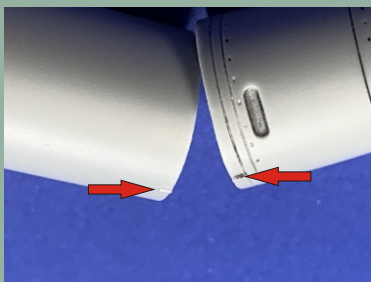

1673 W Blaylock Dr
Phoenix, AZ 85085
623.866.3590
Phasehangar@gmail.com
www.Phasehangarresin.com

Patterns by:
Richard Van Zandt

48073 F/A-18E/F/G Super Hornet Fuel Tank Set of Two

Once the tank pieces have been separated from their casting blocks sand them as flush as possible to ensure a clean fit. Once accomplished align the little tabs on the mounting ends of the tank and nose piece and glue. After glue sets simply sand the alignment tabs flush.

Once the tank pieces have been separated from their casting blocks sand them as flush as possible to ensure a clean fit. Once accomplished align the little tabs on the mounting ends of the tank and nose piece and glue. After glue sets simply sand the alignment tabs flush.