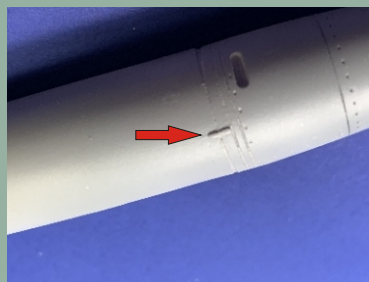

1673 W Blaylock Dr
Phoenix, AZ 85085
623.866.3590
Phasehangar@gmail.com
www.Phasehangarresin.com

Patterns by:
Richard Van Zandt

48073 F/A-18E/F/G Super Hornet Fuel Tank Set of Two

Once the tank pieces have been separated from their casting blocks sand them as flush as possible to ensure a clean fit. Once accomplished align the little tabs on the mounting ends of the tank and nose piece and glue. After glue sets simply sand the alignment tabs flush.

Copyright 2020, Phase Hangar Resin

1673 W Blaylock Dr
Phoenix, AZ 85085
623.866.3590
Phasehangar@gmail.com
www.Phasehangarresin.com

Patterns by:
Richard Van Zandt

48073 F/A-18E/F/G Super Hornet Fuel Tank Set of Two

Once the tank pieces have been separated from their casting blocks sand them as flush as possible to ensure a clean fit. Once accomplished align the little tabs on the mounting ends of the tank and nose piece and glue. After glue sets simply sand the alignment tabs flush.