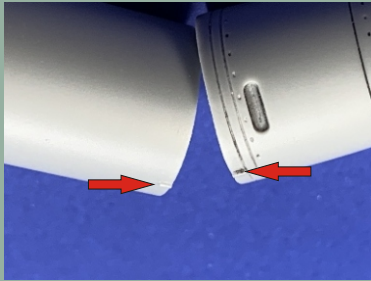

1673 W Blaylock Dr
Phoenix, AZ 85085
623.866.3590
Phasehangar@gmail.com
www.Phasehangarresin.com

Patterns by:
Richard Van Zandt

48073 F/A-18E/F/G Super Hornet Fuel Tank Set of Two

Once the tank pieces have been separated from their casting blocks sand them as flush as possible to ensure a clean fit. Once accomplished align the little tabs on the mounting ends of the tank and nose piece and glue. After glue sets simply sand the alignment tabs flush.

Once the tank pieces have been separated from their casting blocks sand them as flush as possible to ensure a clean fit. Once accomplished align the little tabs on the mounting ends of the tank and nose piece and glue. After glue sets simply sand the alignment tabs flush.