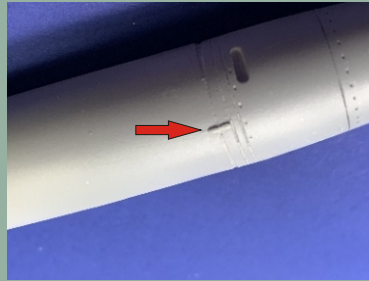

1673 W Blaylock Dr
Phoenix, AZ 85085
623.866.3590
Phasehangar@gmail.com
www.Phasehangarresin.com

Patterns by:
Richard Van Zandt

48073 F/A-18E/F/G Super Hornet Fuel Tank Set of Two

Once the tank pieces have been separated from their casting blocks sand them as flush as possible to ensure a clean fit. Once accomplished align the little tabs on the mounting ends of the tank and nose piece and glue. After glue sets simply sand the alignment tabs flush.

Once the tank pieces have been separated from their casting blocks sand them as flush as possible to ensure a clean fit. Once accomplished align the little tabs on the mounting ends of the tank and nose piece and glue. After glue sets simply sand the alignment tabs flush.