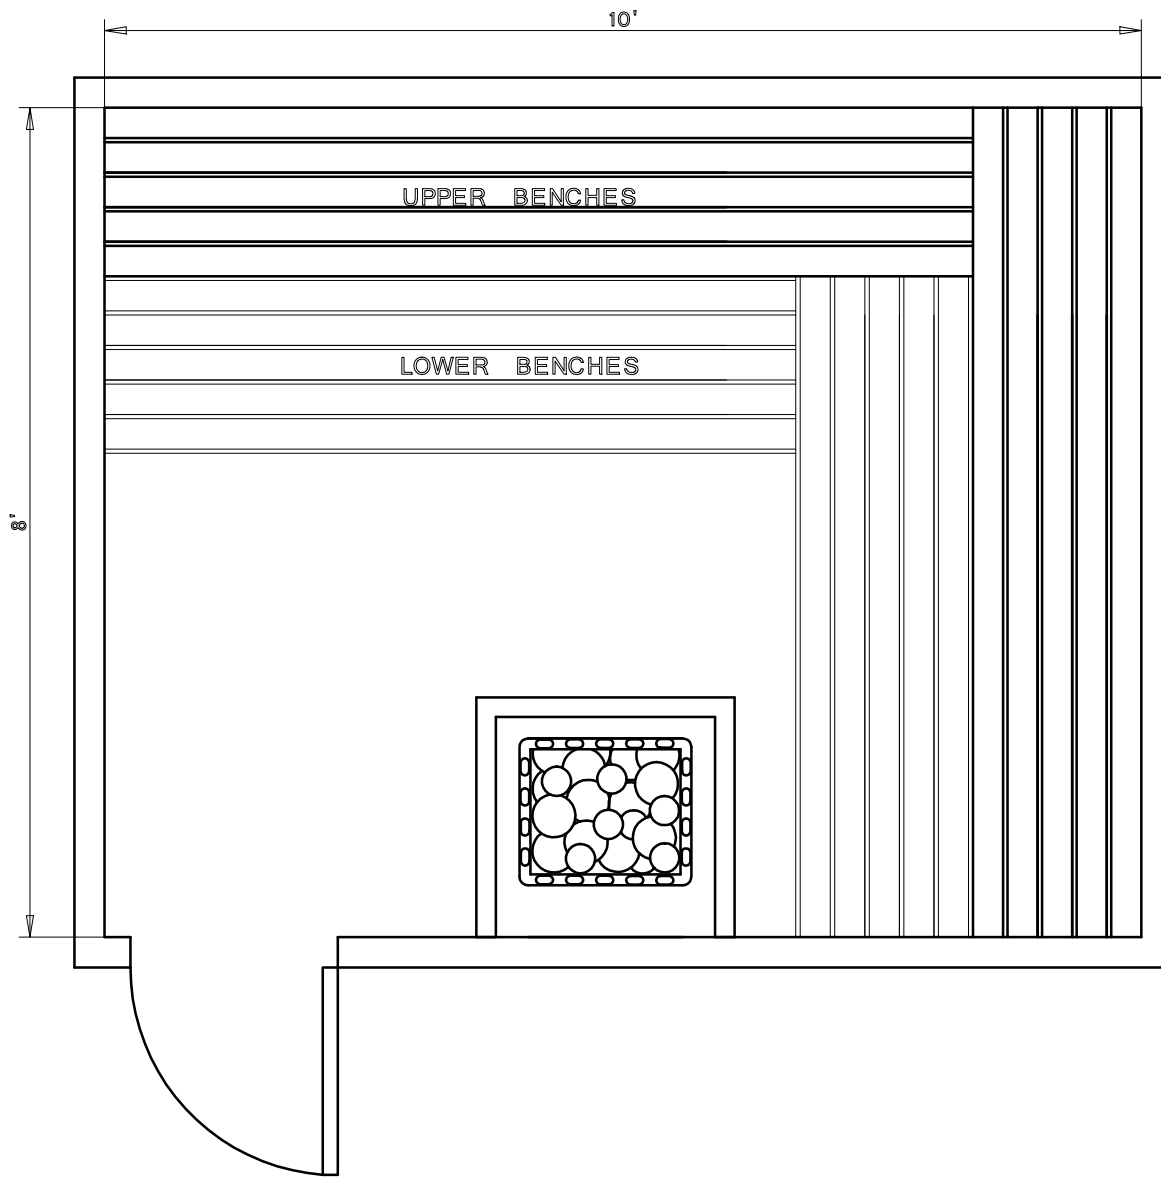

BALTIC
LEISURE

8' x 10' PRECUT KIT 810PC12

Date	Series	By
2/16	Bronze	TSS
	Silver	
	Gold	
	Platinum