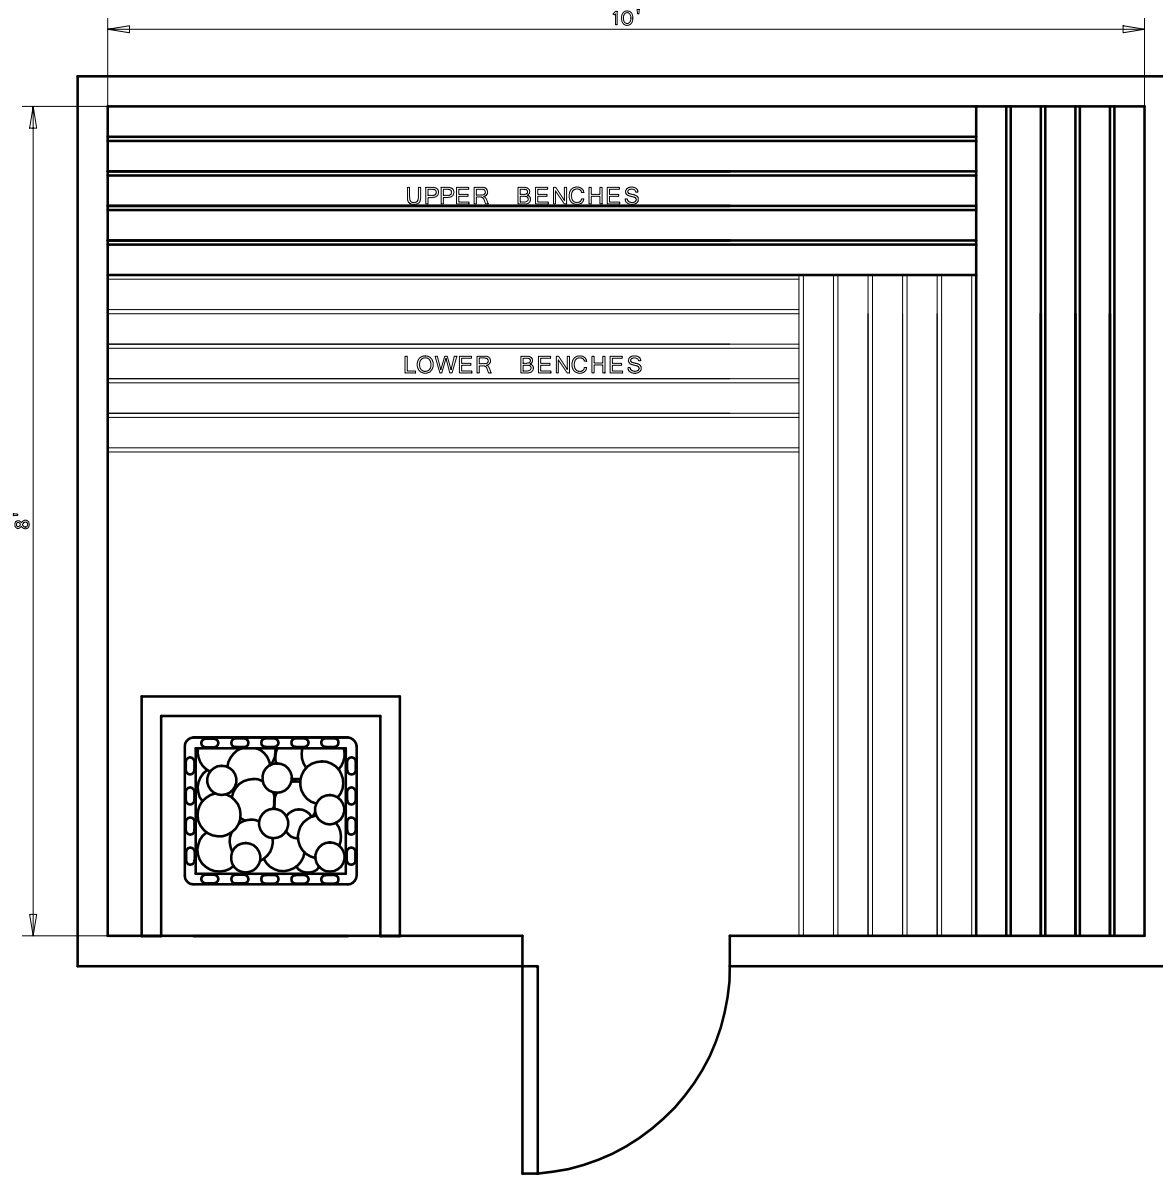

BALTIC
LEISURE

8' x 10' PRECUT KIT 810PC21

Date	Series	By
2/16	Bronze	TSS
	Silver	
	Gold	
	Platinum