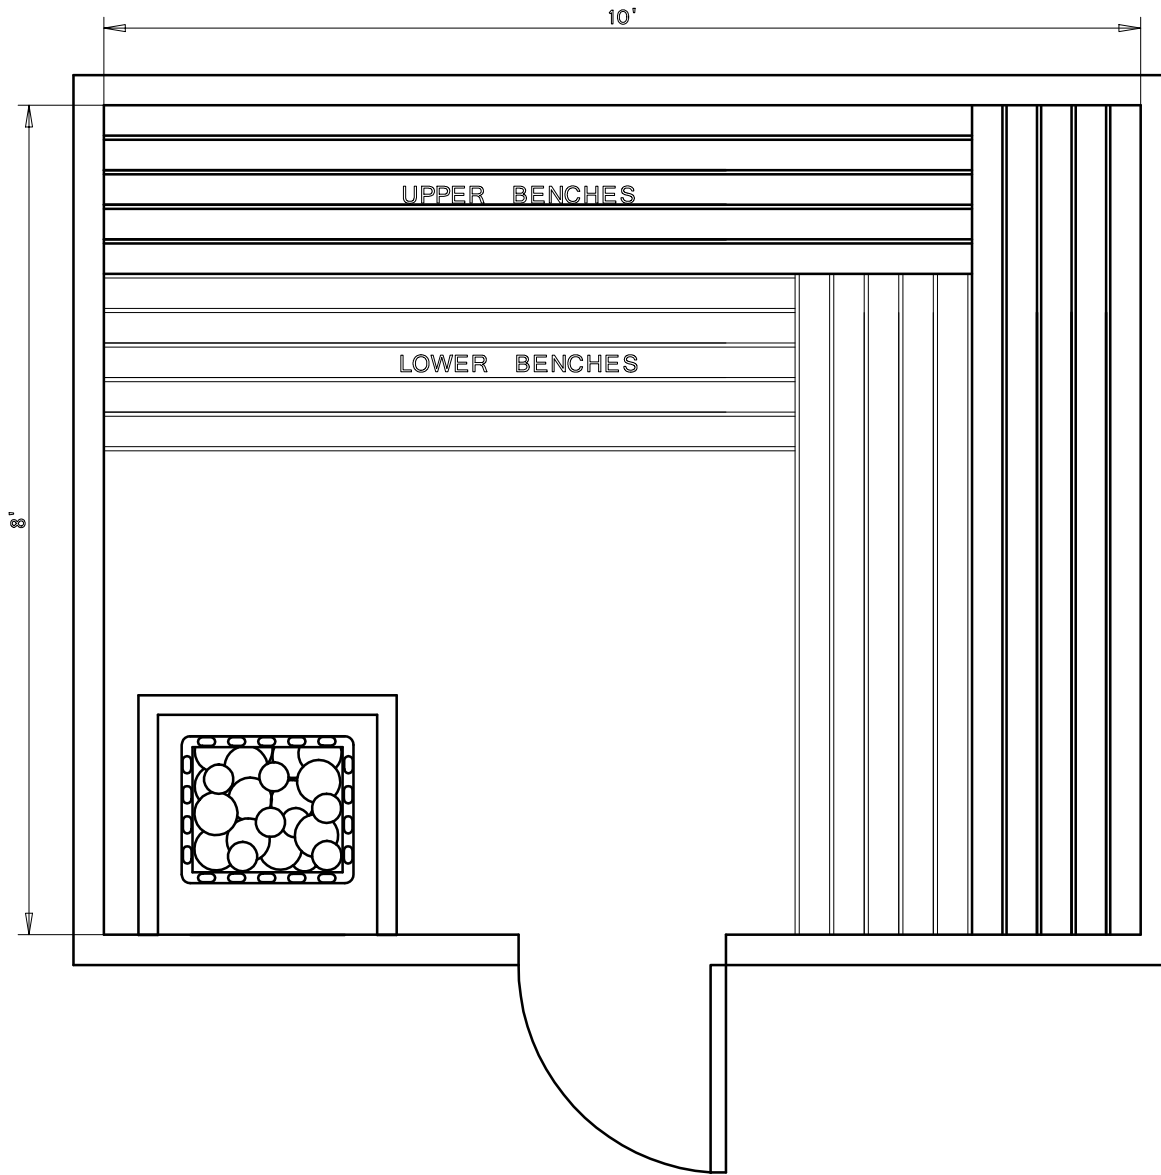

BALTIC
LEISURE

8' x 10' PRECUT KIT 810PC22

Date	Series	By
2/16	Bronze	TSS
	Silver	
	Gold	
	Platinum