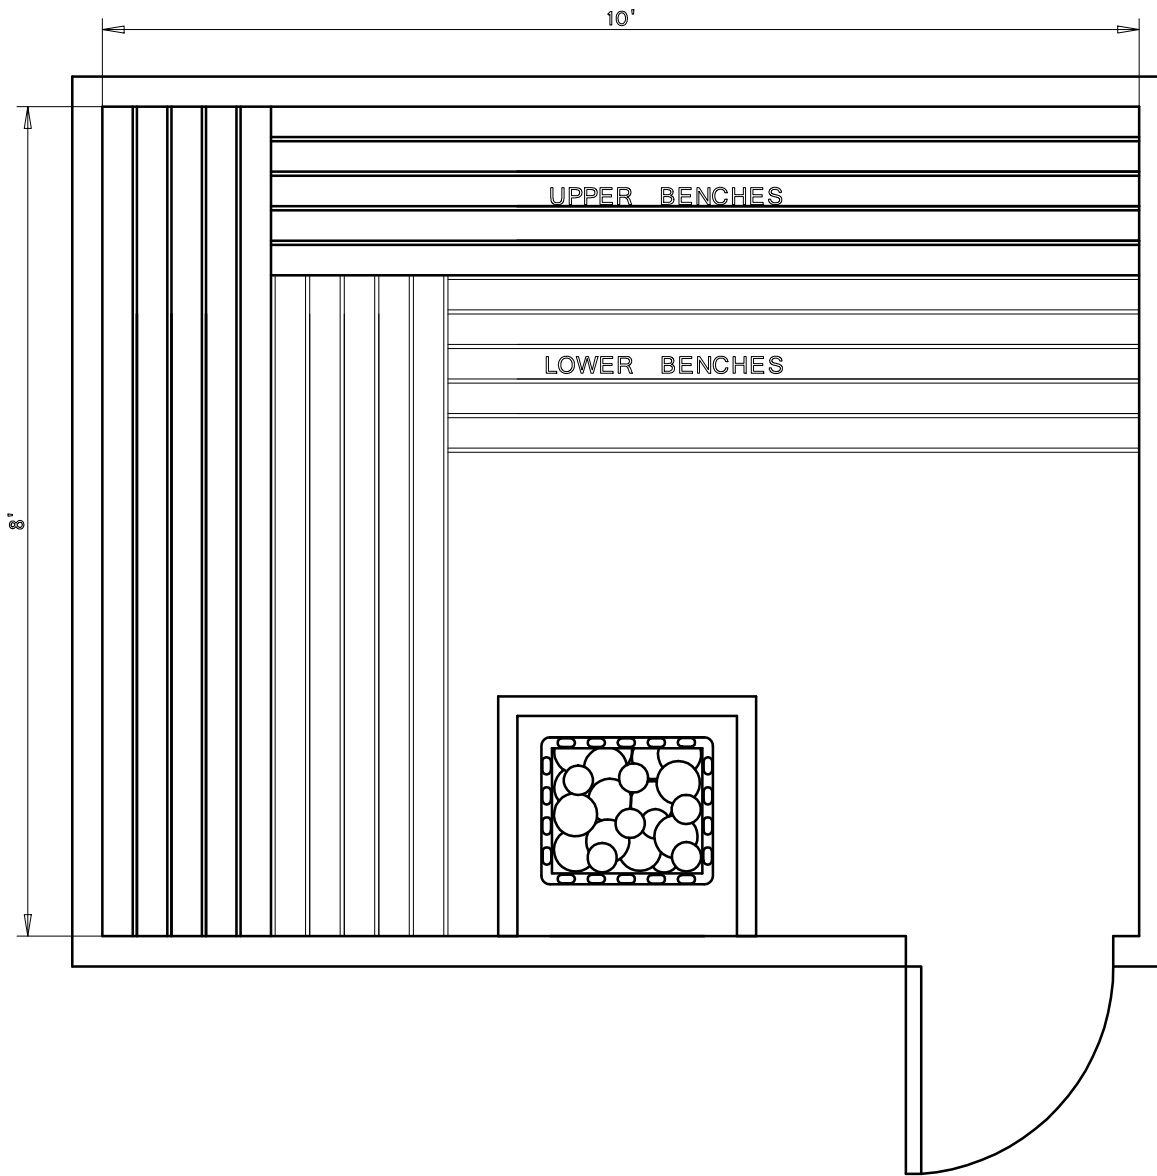

BALTIC
LEISURE

8' x 10' PRECUT KIT 810PC21

| Date | Series | By |
|------|----------|-----|
| 2/16 | Bronze | TSS |
| | Silver | |
| | Gold | |
| | Platinum | |

BALTIC
LEISURE

8' x 10' PRECUT KIT 810PC22

| Date | Series | By |
|------|----------|-----|
| 2/16 | Bronze | TSS |
| | Silver | |
| | Gold | |
| | Platinum | |

BALTIC
LEISURE

8' x 10' PRECUT KIT 810PC31

| Date | Series | By |
|------|----------|-----|
| 2/16 | Bronze | TSS |
| | Silver | |
| | Gold | |
| | Platinum | |

BALTIC
LEISURE

8' x 10' PRECUT KIT 810PC32

| Date | Series | By |
|------|----------|-----|
| 2/16 | Bronze | TSS |
| | Silver | |
| | Gold | |
| | Platinum | |