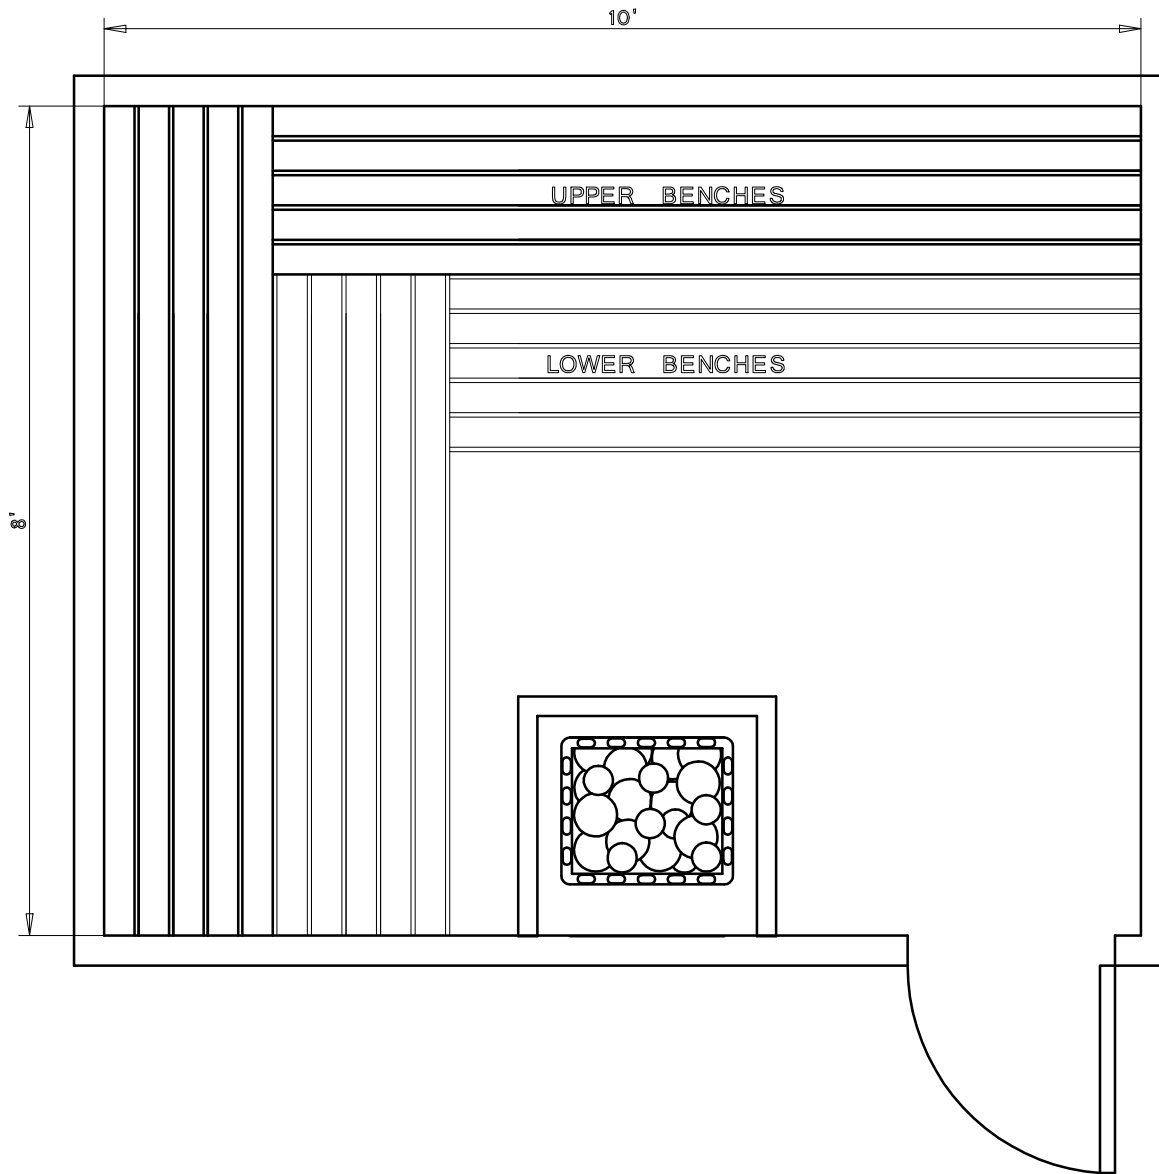

BALTIC
LEISURE

8' x 10' PRECUT KIT 810PC21

| Date | Series | By |
|------|----------|-----|
| 2/16 | Bronze | TSS |
| | Silver | |
| | Gold | |
| | Platinum | |

BALTIC
LEISURE

8' x 10' PRECUT KIT 810PC22

| Date | Series | By |
|------|----------|-----|
| 2/16 | Bronze | TSS |
| | Silver | |
| | Gold | |
| | Platinum | |

BALTIC
LEISURE

8' x 10' PRECUT KIT 810PC31

| Date | Series | By |
|------|----------|-----|
| 2/16 | Bronze | TSS |
| | Silver | |
| | Gold | |
| | Platinum | |

BALTIC
LEISURE

8' x 10' PRECUT KIT 810PC32

| Date | Series | By |
|------|----------|-----|
| 2/16 | Bronze | TSS |
| | Silver | |
| | Gold | |
| | Platinum | |