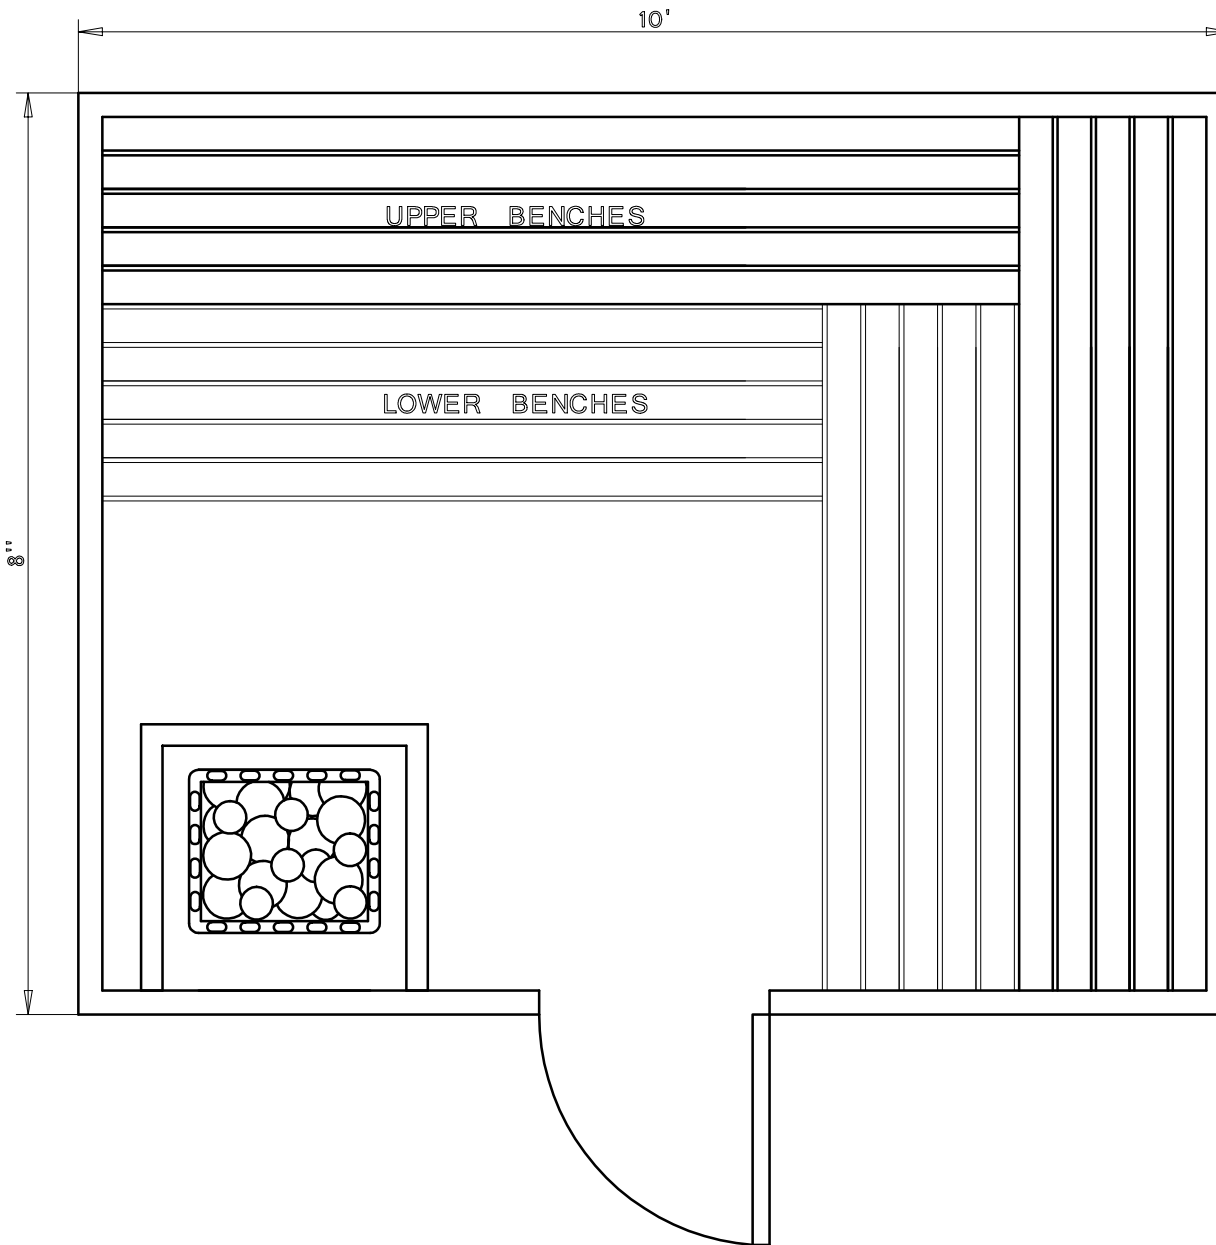

BALTIC
LEISURE

8' x 10' MODULAR PREBUILT 810PB22

Date	Series	By
2/16	Bronze	TSS
	Silver	
	Gold	
	Platinum