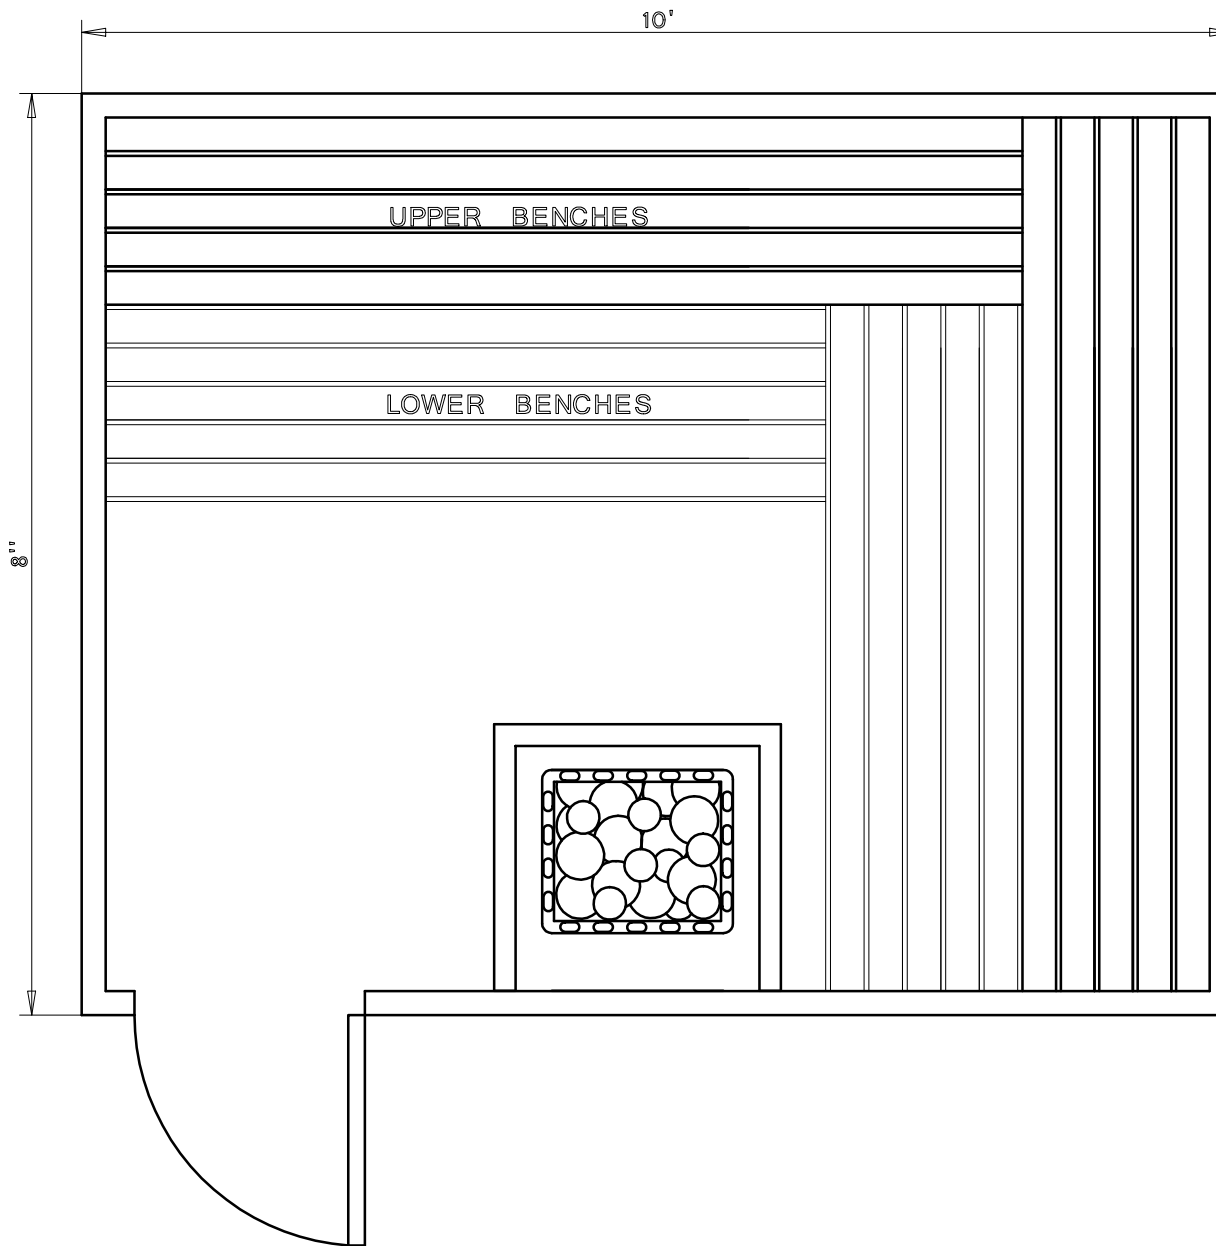

BALTIC
LEISURE

8' x 10' MODULAR PREBUILT 810PB12

Date	Series	By
2/16	Bronze	TSS
	Silver	
	Gold	
	Platinum