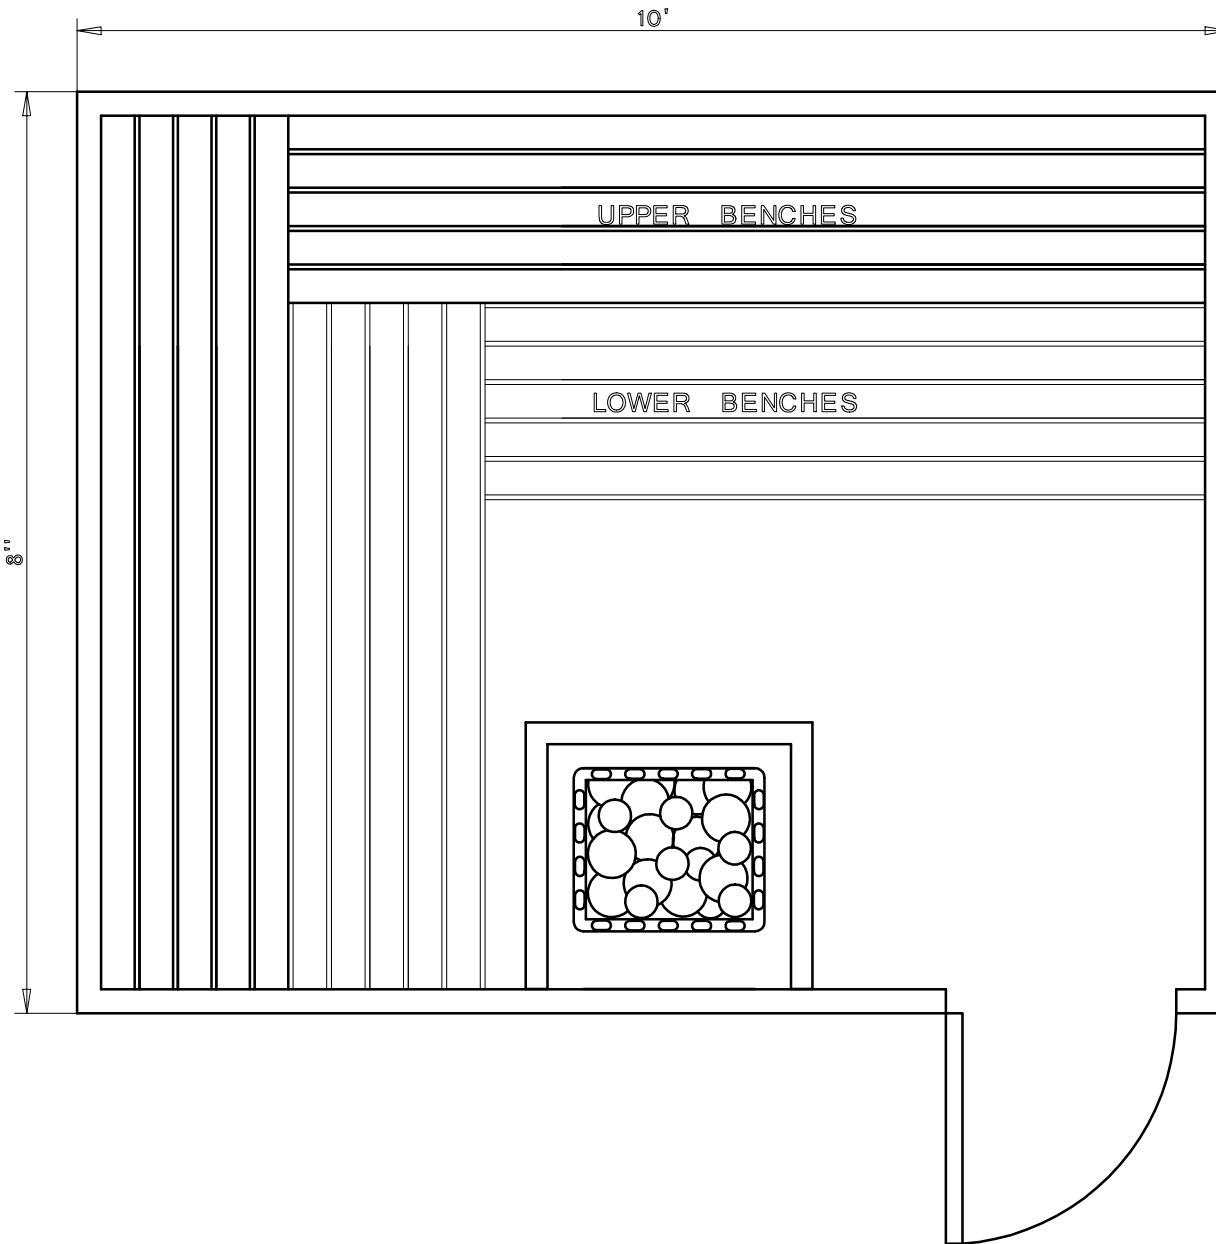

BALTIC
LEISURE

8' x 10' MODULAR PREBUILT 810PB31

Date	Series	By
2/16	Bronze	TSS
	Silver	
	Gold	
	Platinum