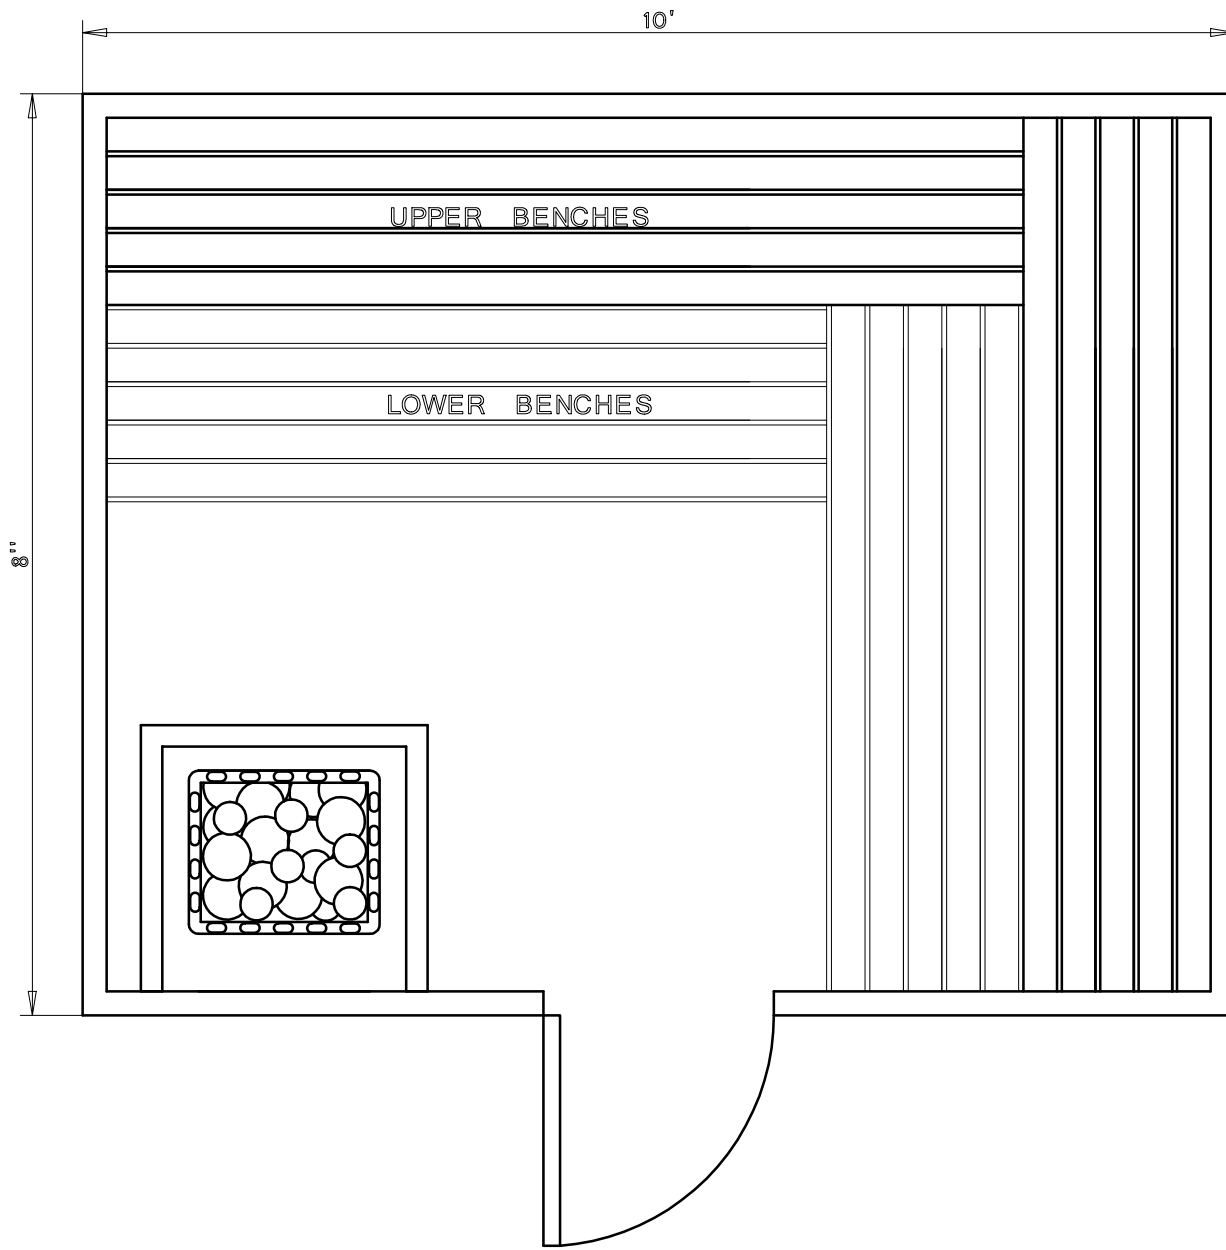

BALTIC
LEISURE

8' x 10' MODULAR PREBUILT 810PB21

Date	Series	By
2/16	Bronze	TSS
	Silver	
	Gold	
	Platinum