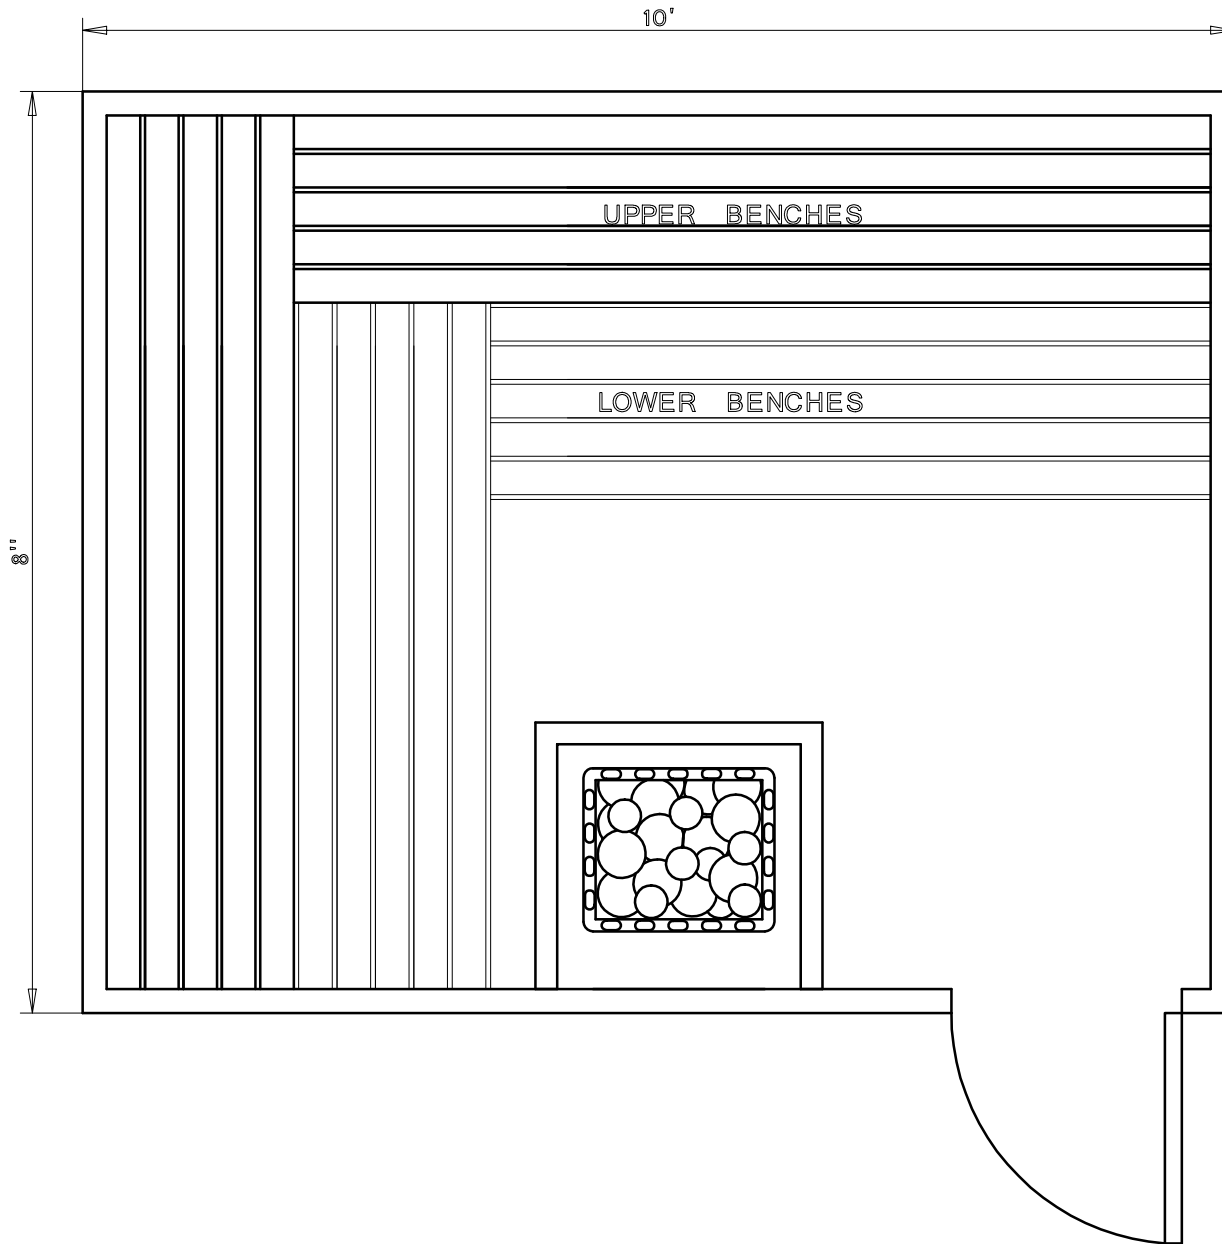

BALTIC
LEISURE

8' x 10' MODULAR PREBUILT 810PB32

Date	Series	By
2/16	Bronze	TSS
	Silver	
	Gold	
	Platinum