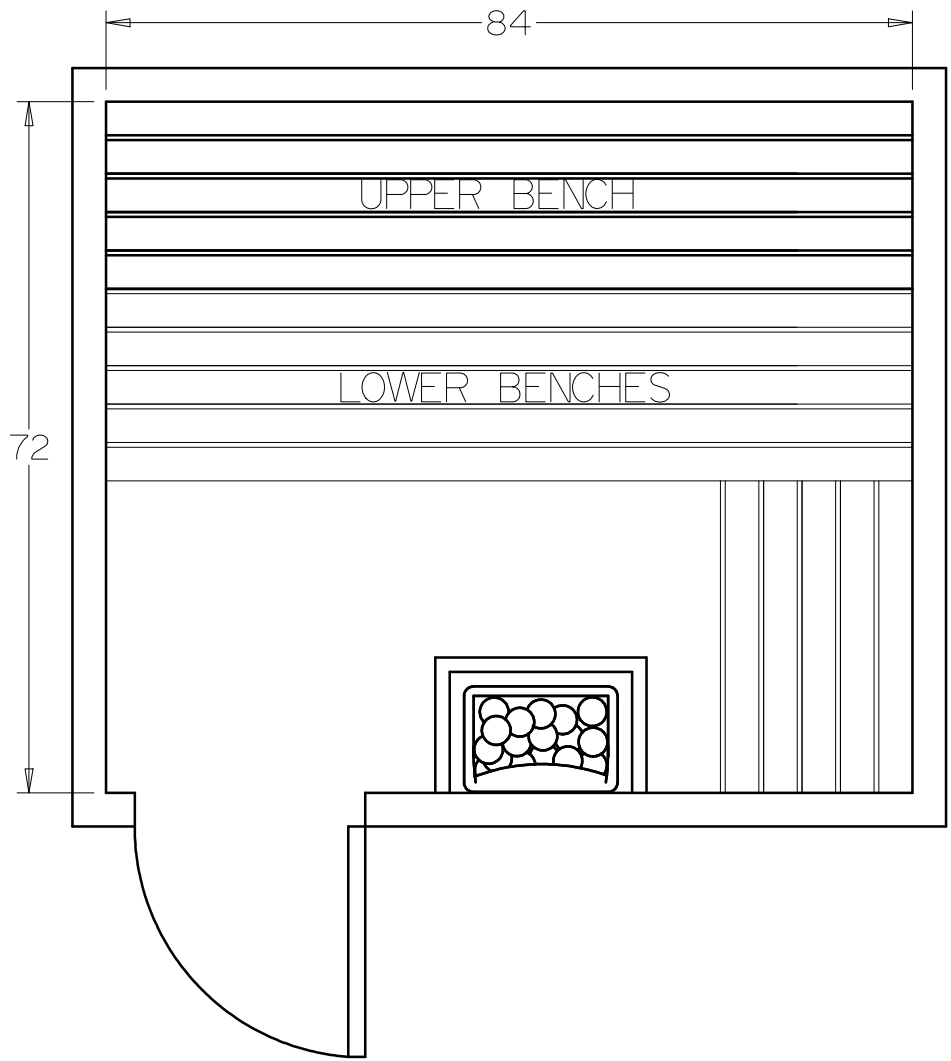

BALTIC
LEISURE

6' x 7' PRECUT KIT 67PC11

Date	Series	By
	Bronze	
	Silver	
	Gold	
	Platinum	

BALTIC
LEISURE

6' x 7' PRECUT KIT 67PC12

Date	Series	By
	Bronze	
	Silver	
	Gold	
	Platinum	

BALTIC
LEISURE

6' x 7' PRECUT KIT 67PC21

Date	Series	By
	Bronze	
	Silver	
	Gold	
	Platinum	

BALTIC
LEISURE

6' x 7' PRECUT KIT 67PC22

Date	Series	By
	Bronze	
	Silver	
	Gold	
	Platinum	

BALTICLEISURE.COM

610-932-5700

BALTIC
LEISURE

6' x 7' PRECUT KIT 67PC31

Date	Series	By
	Bronze	
	Silver	
	Gold	
	Platinum	

BALTIC
LEISURE

6' x 7' PRECUT KIT 67PC32

Date	Series	By
	Bronze	
	Silver	
	Gold	
	Platinum	