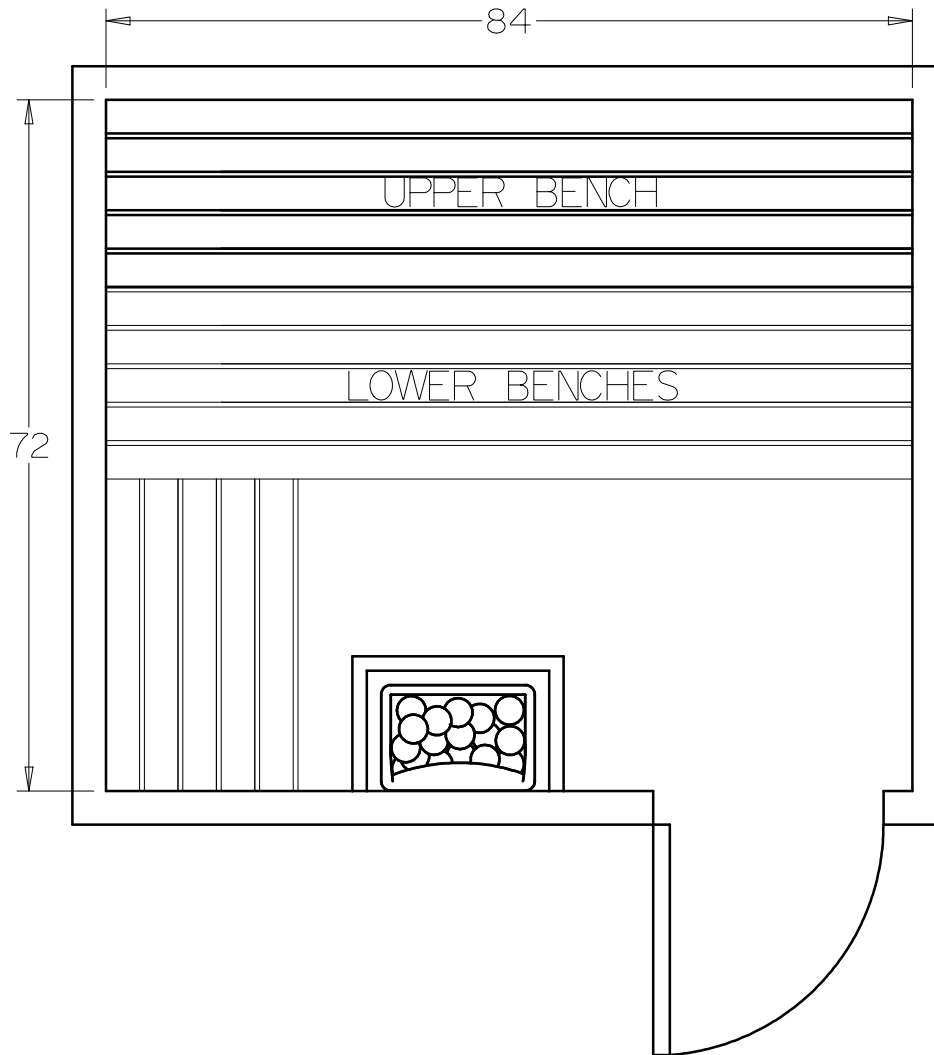

BALTIC
LEISURE

6' x 7' PRECUT KIT 67PC31

Date	Series	By
	Bronze	
	Silver	
	Gold	
	Platinum