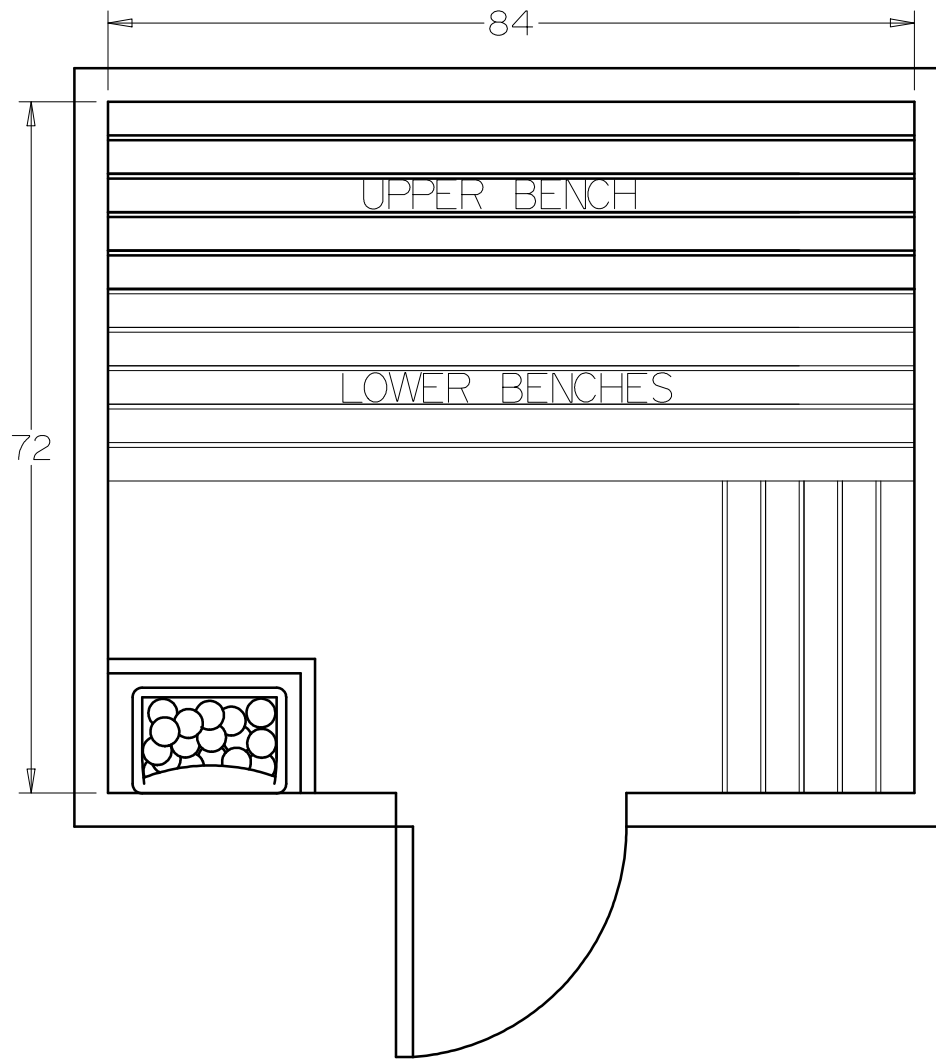

BALTIC
LEISURE

6' x 7' PRECUT KIT 67PC11

Date	Series	By
	Bronze	
	Silver	
	Gold	
	Platinum	

BALTIC
LEISURE

6' x 7' PRECUT KIT 67PC12

Date	Series	By
	Bronze	
	Silver	
	Gold	
	Platinum	

BALTIC
LEISURE

6' x 7' PRECUT KIT 67PC21

Date	Series	By
	Bronze	
	Silver	
	Gold	
	Platinum	

BALTIC
LEISURE

6' x 7' PRECUT KIT 67PC22

Date	Series	By
	Bronze	
	Silver	
	Gold	
	Platinum	

BALTICLEISURE.COM

610-932-5700

BALTIC
LEISURE

6' x 7' PRECUT KIT 67PC31

Date	Series	By
	Bronze	
	Silver	
	Gold	
	Platinum	

BALTIC
LEISURE

6' x 7' PRECUT KIT 67PC32

Date	Series	By
	Bronze	
	Silver	
	Gold	
	Platinum	