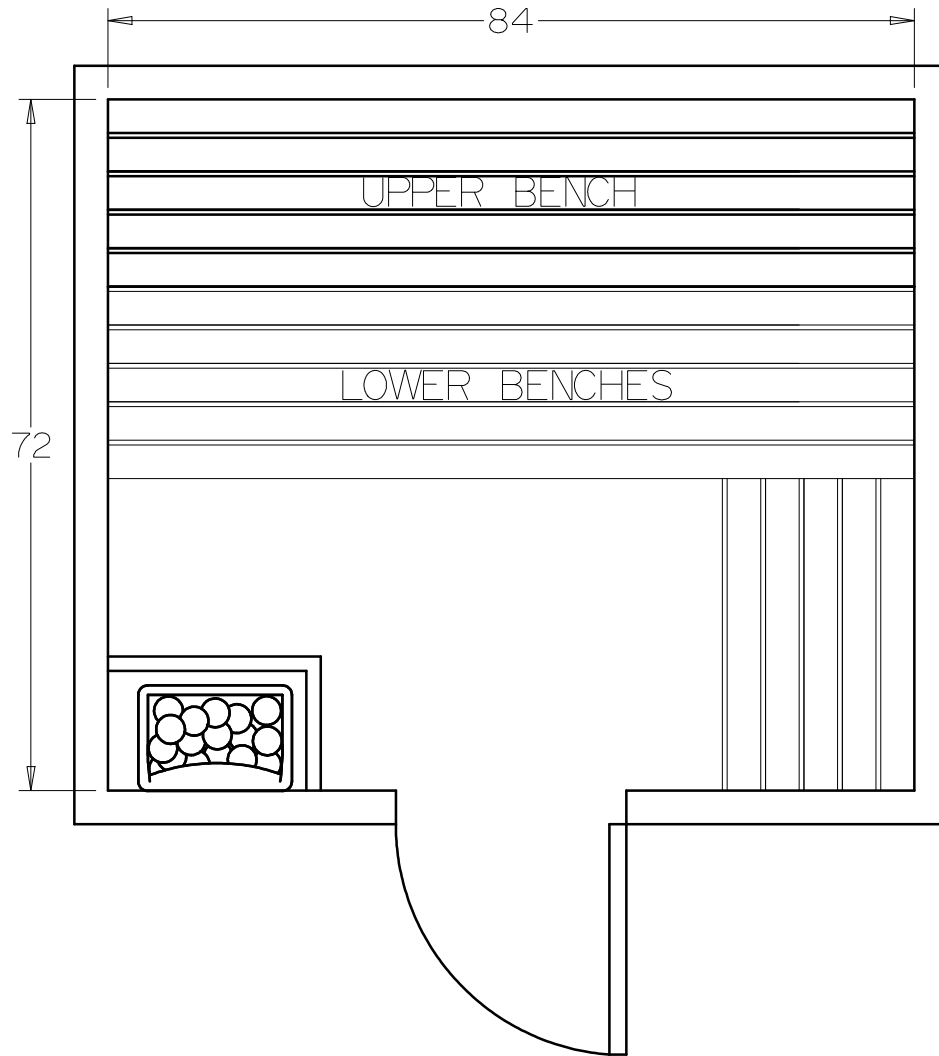

BALTIC
LEISURE

6' x 7' PRECUT KIT 67PC11

Date	Series	By
	Bronze	
	Silver	
	Gold	
	Platinum	

BALTIC
LEISURE

6' x 7' PRECUT KIT 67PC12

Date	Series	By
	Bronze	
	Silver	
	Gold	
	Platinum	

BALTIC
LEISURE

6' x 7' PRECUT KIT 67PC21

Date	Series	By
	Bronze	
	Silver	
	Gold	
	Platinum	

BALTIC
LEISURE

6' x 7' PRECUT KIT 67PC22

Date	Series	By
	Bronze	
	Silver	
	Gold	
	Platinum	

BALTICLEISURE.COM

610-932-5700

BALTIC
LEISURE

6' x 7' PRECUT KIT 67PC31

Date	Series	By
	Bronze	
	Silver	
	Gold	
	Platinum	

BALTIC
LEISURE

6' x 7' PRECUT KIT 67PC32

Date	Series	By
	Bronze	
	Silver	
	Gold	
	Platinum	