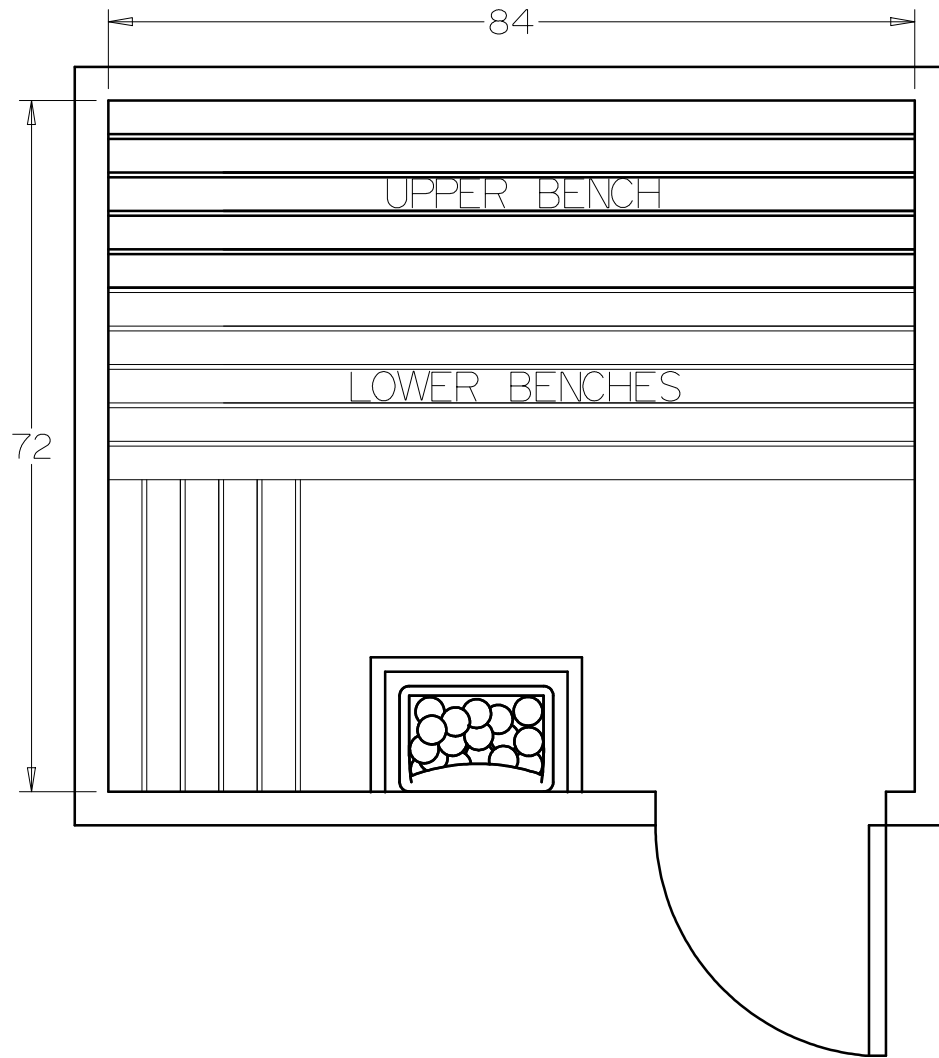

Date	Series	By
	Bronze	
	Silver	
	Gold	
	Platinum	

BALTIC
LEISURE

6' x 7' PRECUT KIT 67PC32

Date	Series	By
	Bronze	
	Silver	
	Gold	
	Platinum	