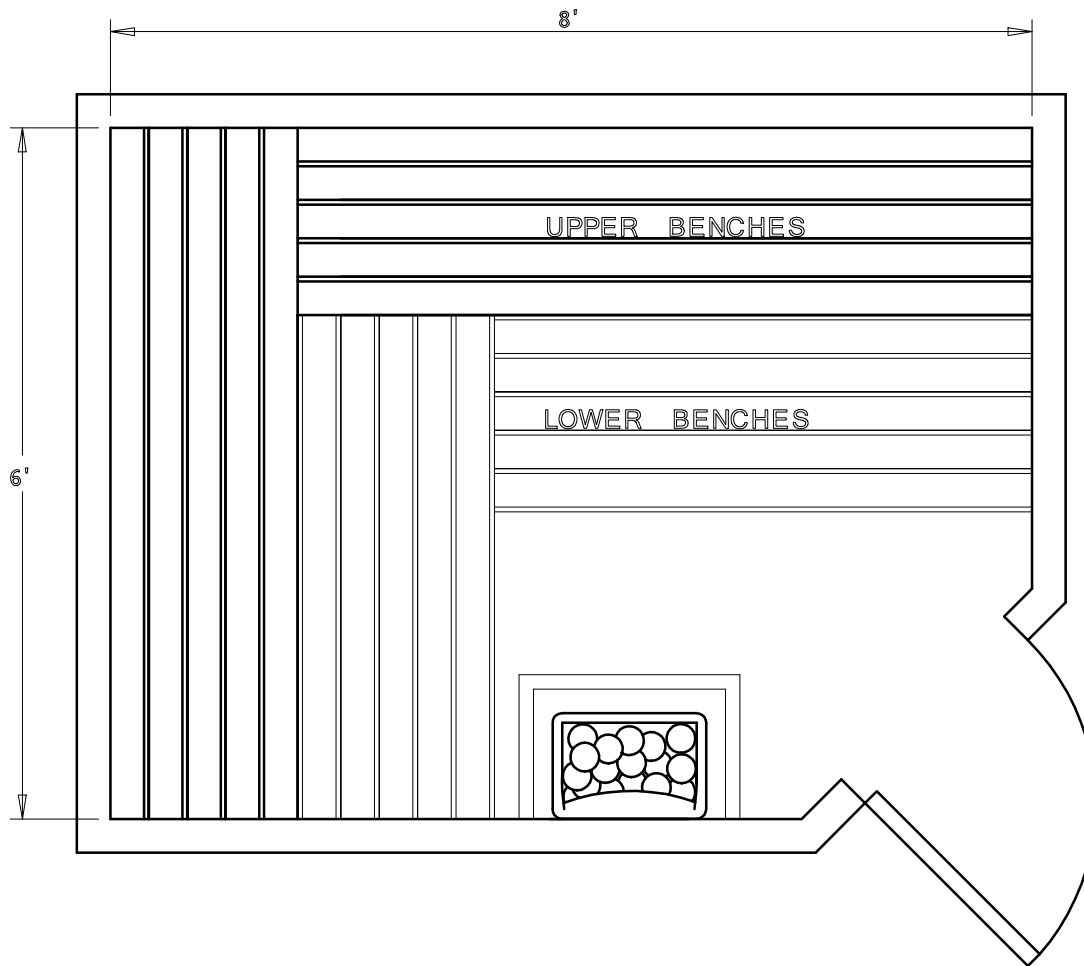

BALTIC
LEISURE

BALTIC
LEISURE

6' x 8' PRECUT KIT 68PC31

Date	Series	By
2/16	Bronze	TSS
	Silver	
	Gold	
	Platinum	

BALTIC
LEISURE

6' x 8' PRECUT KIT 68PC32

Date	Series	By
2/16	Bronze	TSS
	Silver	
	Gold	
	Platinum	

BALTIC
LEISURE

6' x 8' PRECUT KIT 68PC41

Date	Series	By
2/16	Bronze	TSS
	Silver	
	Gold	
	Platinum	

BALTIC
LEISURE

6' x 8' PRECUT KIT 68PC42

Date	Series	By
2/16	Bronze	TSS
	Silver	
	Gold	
	Platinum	