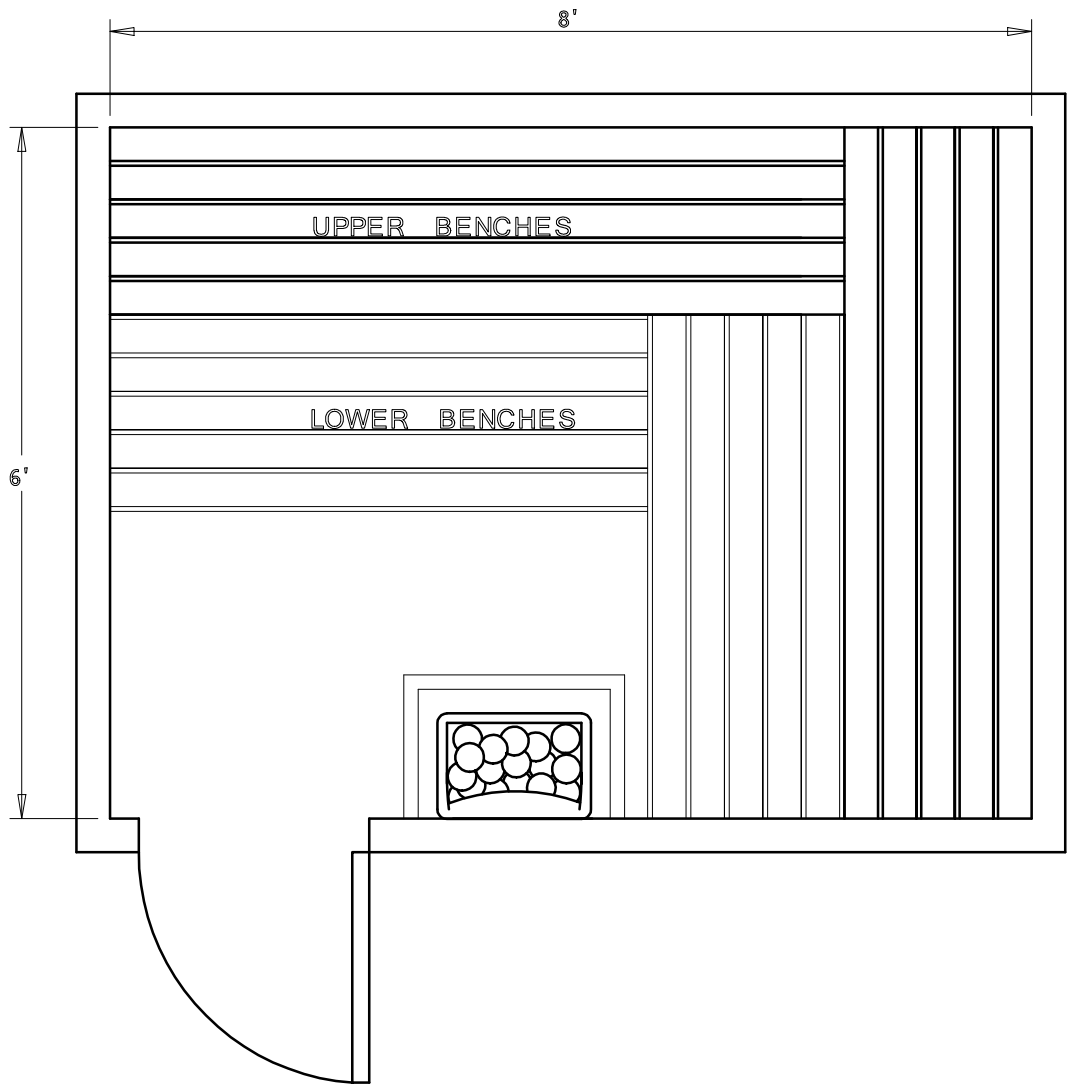

6' x 8' PRECUT KIT 68PC11

Date	Series	By
2/16	Bronze	TSS
	Silver	
	Gold	
	Platinum	

BALTIC
LEISURE

BALTIC
LEISURE

6' x 8' PRECUT KIT 68PC12

Date	Series	By
2/16	Bronze	TSS
	Silver	
	Gold	
	Platinum	

BALTIC
LEISURE