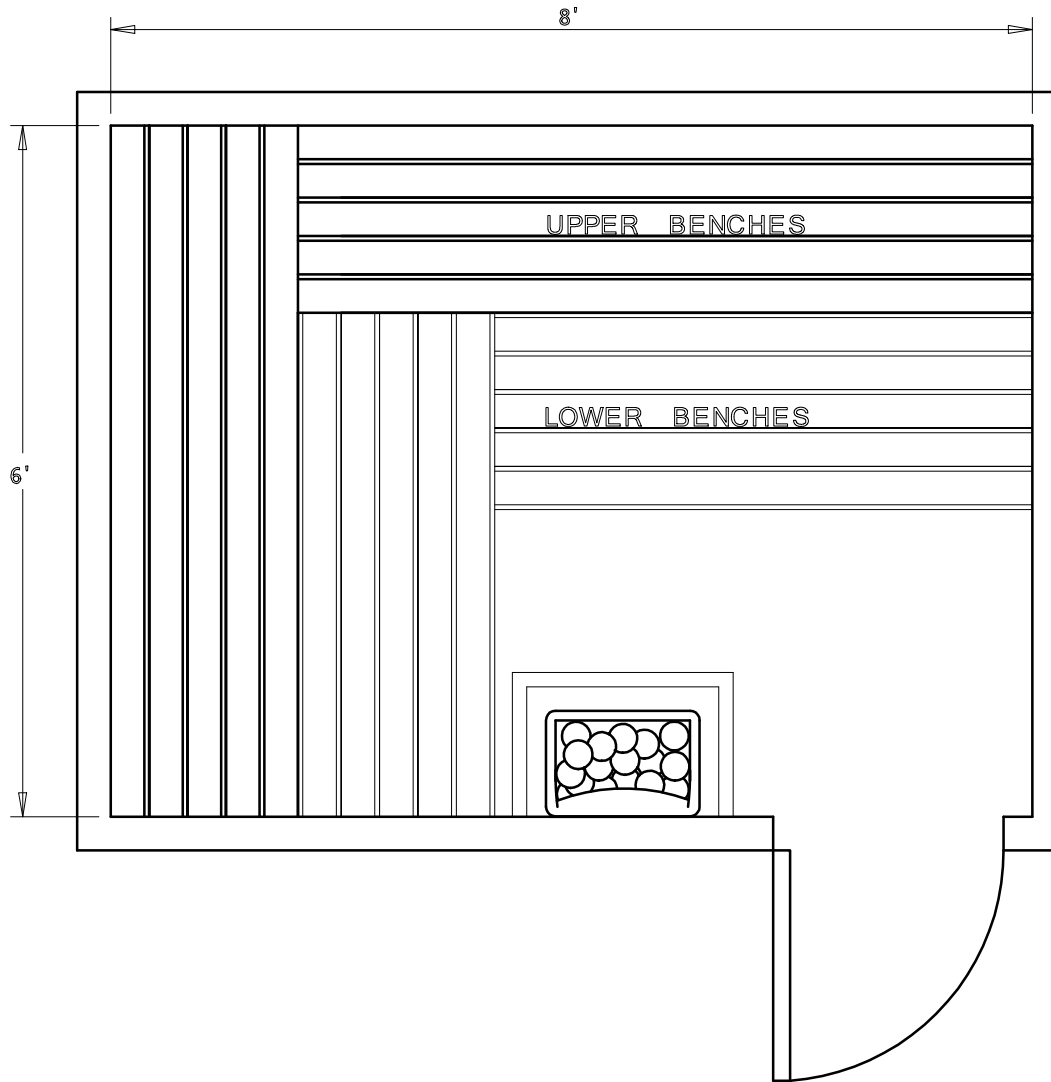

BALTIC
LEISURE

BALTIC
LEISURE

6' x 8' PRECUT KIT 68PC31

Date	Series	By
2/16	Bronze	TSS
	Silver	
	Gold	
	Platinum	

BALTIC
LEISURE

6' x 8' PRECUT KIT 68PC32

Date	Series	By
2/16	Bronze	TSS
	Silver	
	Gold	
	Platinum	