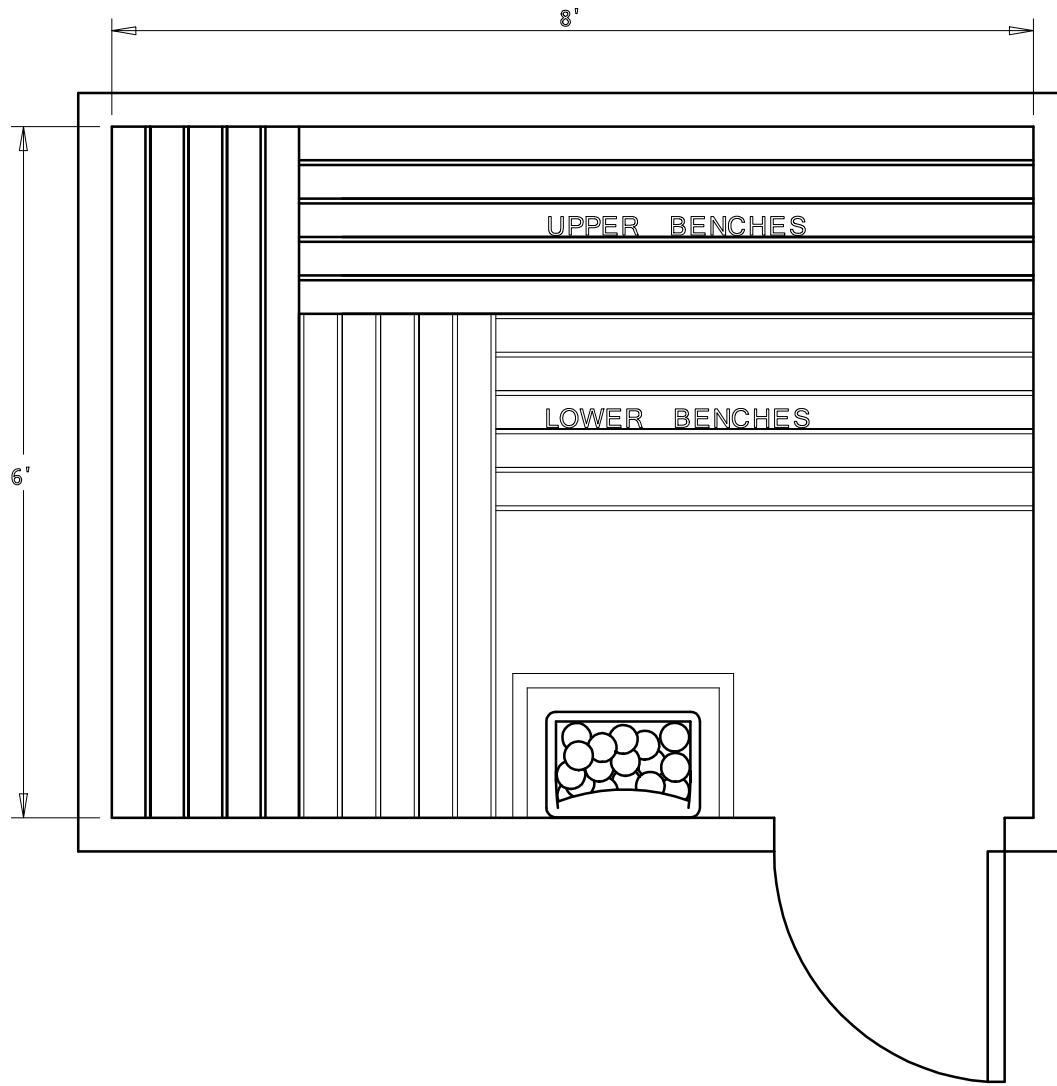

BALTIC
LEISURE

BALTIC
LEISURE

6' x 8' PRECUT KIT 68PC31

Date	Series	By
2/16	Bronze	TSS
	Silver	
	Gold	
	Platinum	

BALTIC
LEISURE

6' x 8' PRECUT KIT 68PC32

Date	Series	By
2/16	Bronze	TSS
	Silver	
	Gold	
	Platinum	