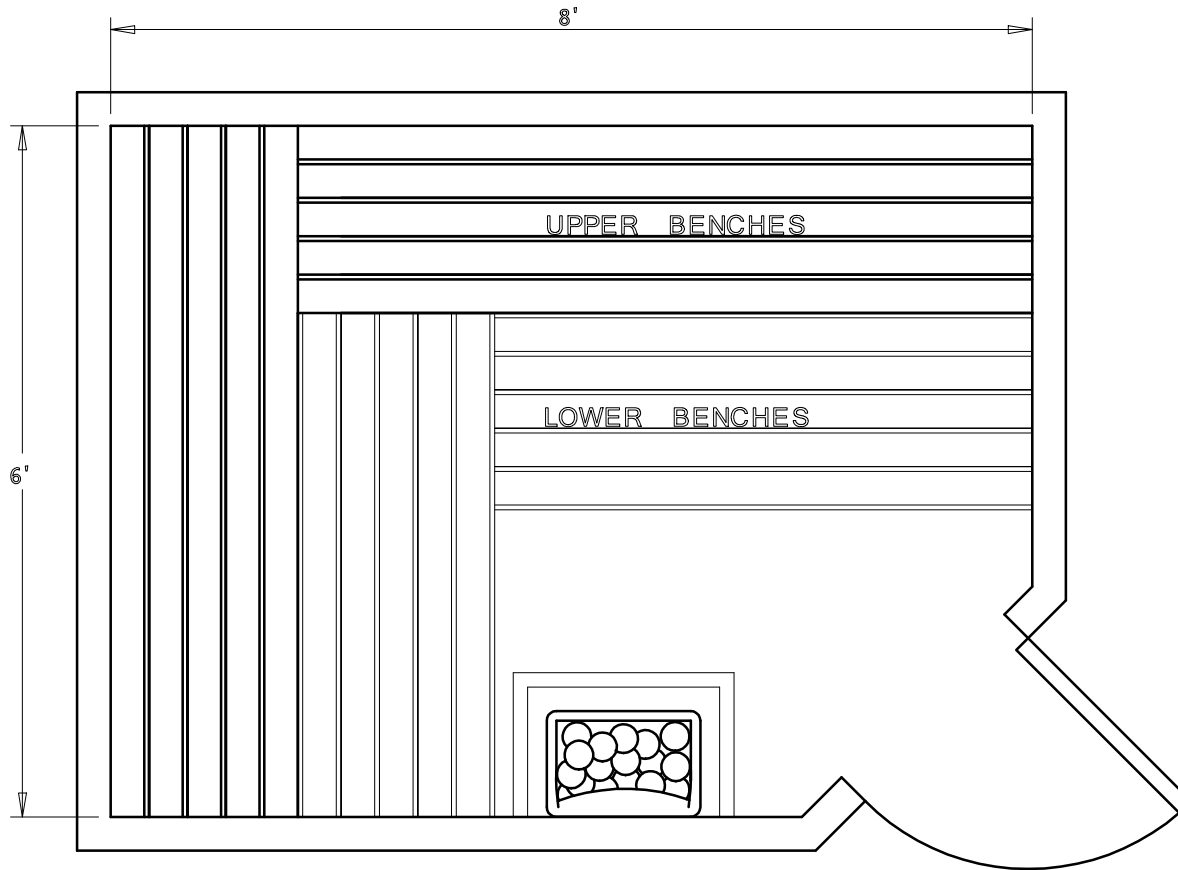

BALTIC
LEISURE

BALTIC
LEISURE

6' x 8' PRECUT KIT 68PC31

Date	Series	By
2/16	Bronze	TSS
	Silver	
	Gold	
	Platinum	

BALTIC
LEISURE

6' x 8' PRECUT KIT 68PC32

Date	Series	By
2/16	Bronze	TSS
	Silver	
	Gold	
	Platinum	

BALTIC
LEISURE

6' x 8' PRECUT KIT 68PC41

Date	Series	By
2/16	Bronze	TSS
	Silver	
	Gold	
	Platinum	

BALTIC
LEISURE

6' x 8' PRECUT KIT 68PC42

Date	Series	By
2/16	Bronze	TSS
	Silver	
	Gold	
	Platinum	