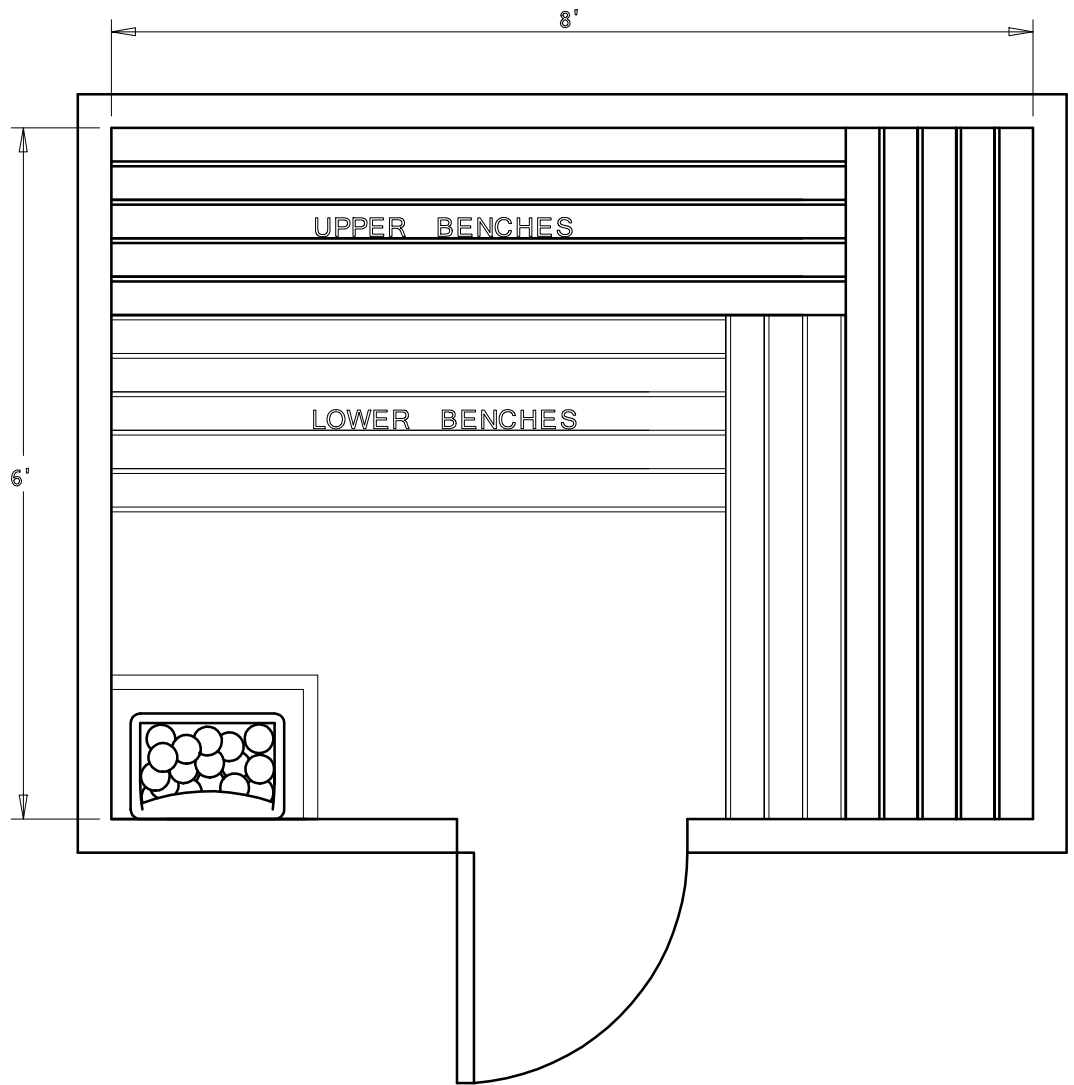

6' x 8' PRECUT KIT 68PC11

Date	Series	By
2/16	Bronze	TSS
	Silver	
	Gold	
	Platinum	

BALTIC
LEISURE

BALTIC
LEISURE

6' x 8' PRECUT KIT 68PC12

Date	Series	By
2/16	Bronze	TSS
	Silver	
	Gold	
	Platinum	

BALTIC
LEISURE