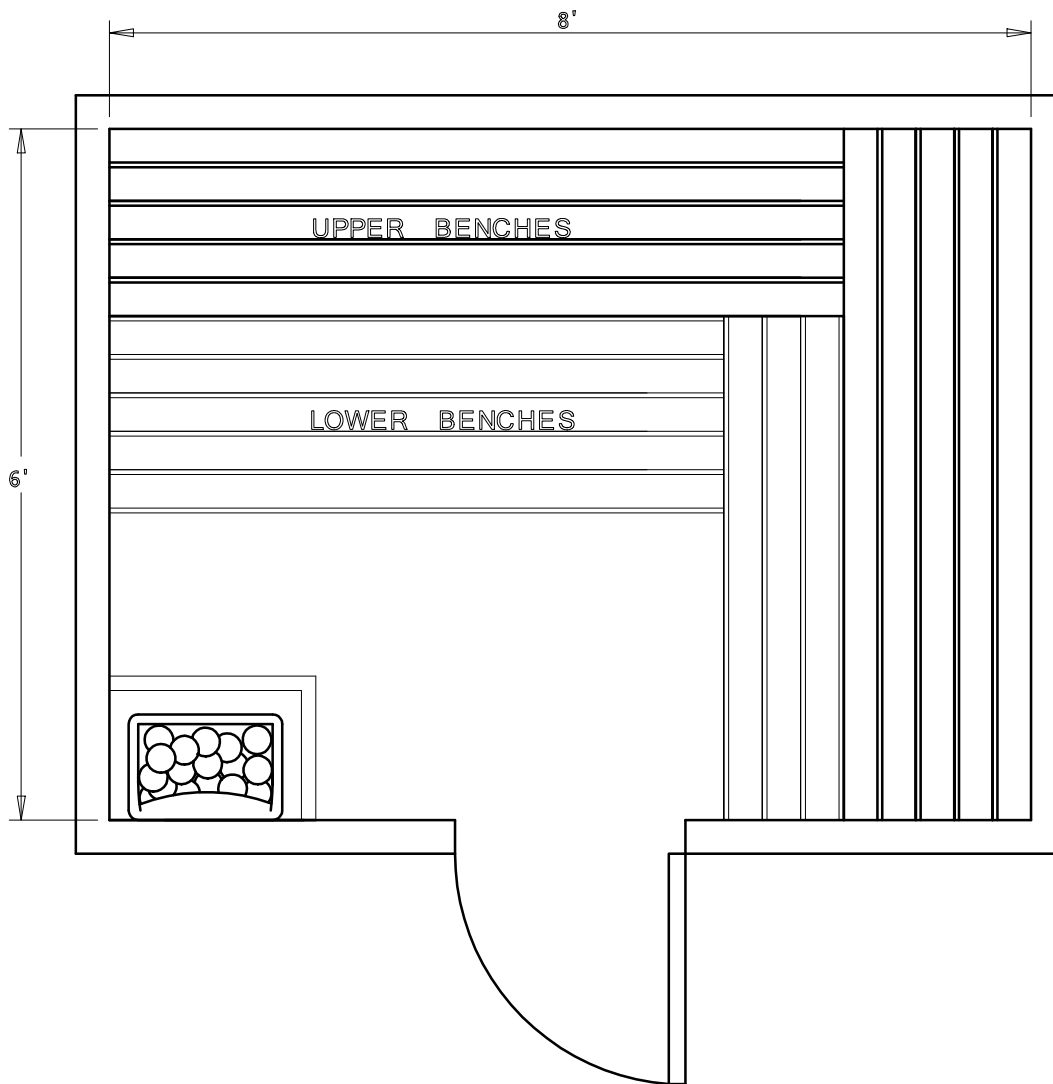

6' x 8' PRECUT KIT 68PC22

BALTICLEISURE.COM

610-932-5700 Fax 610-932-5713

Date	Series	By
2/16	Bronze	TSS
	Silver	
	Gold	
	Platinum	

BALTIC
LEISURE