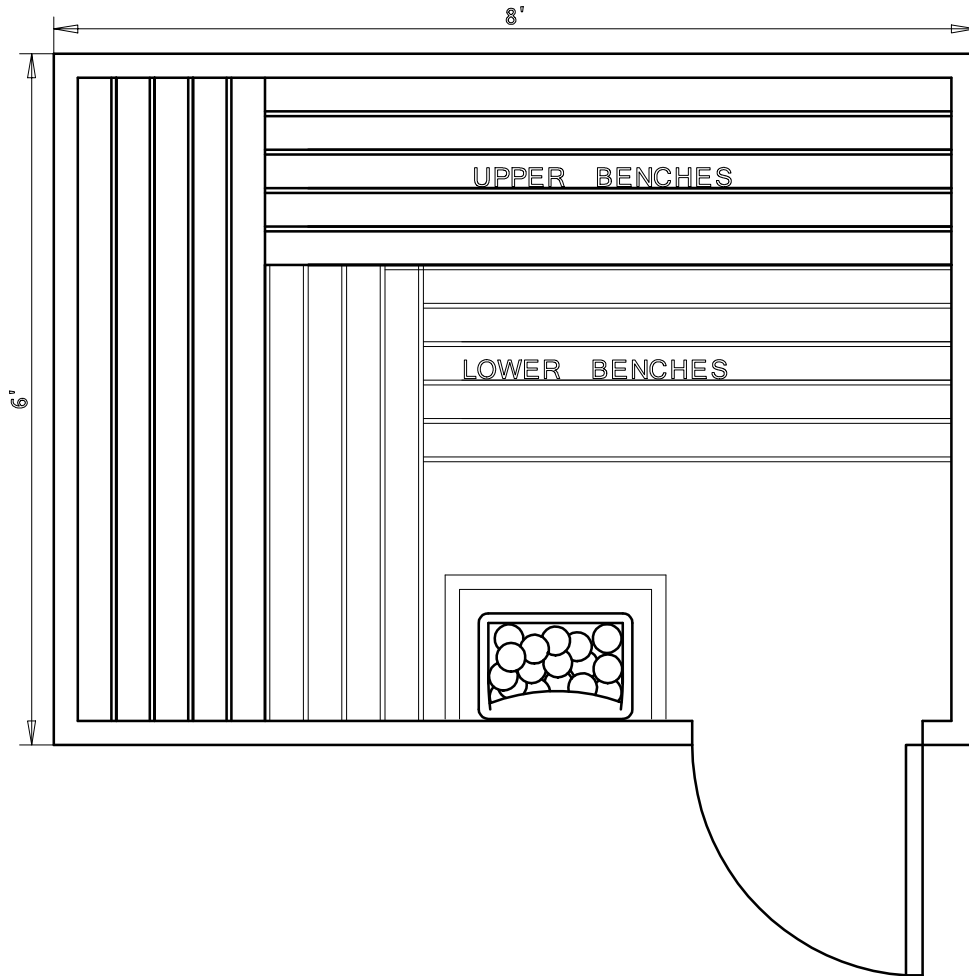

BALTIC
LEISURE

6' x 8' MODULAR PREBUILT 68PB32

Date	Series	By
2/16	Bronze	TSS
	Silver	
	Gold	
	Platinum