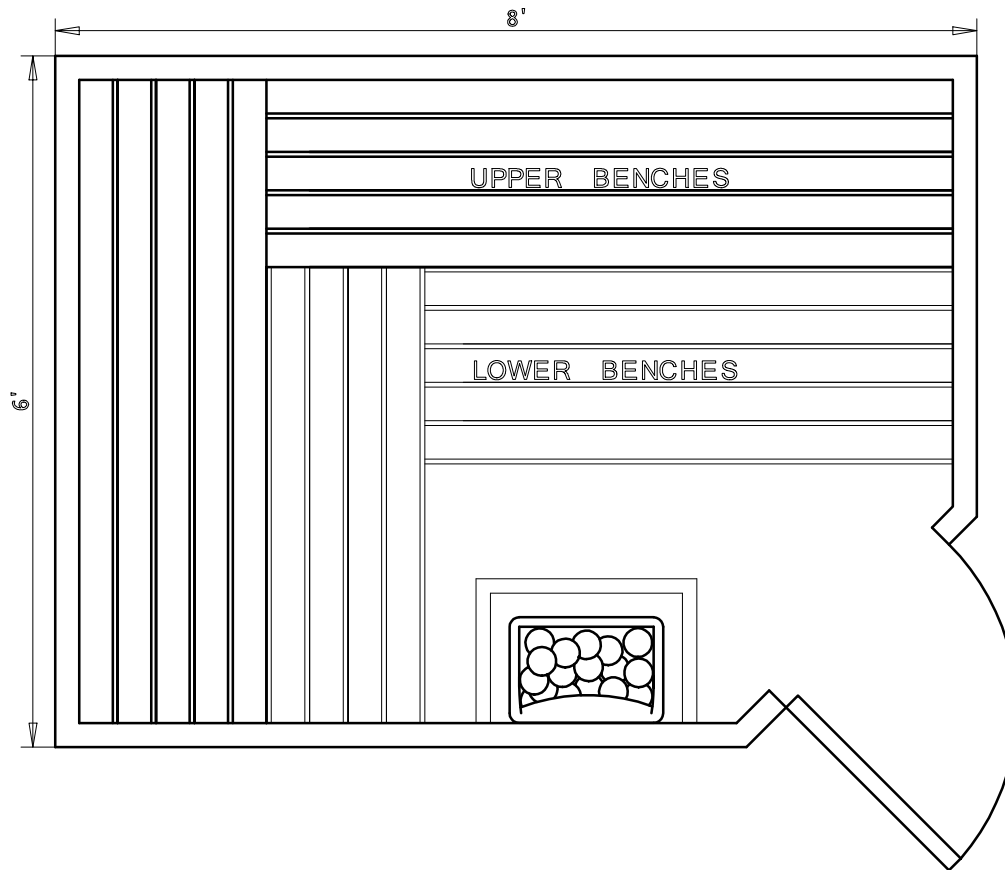

BALTIC
LEISURE

6' x 8' MODULAR PREBUILT 68PB31

Date	Series	By
2/16	Bronze	TSS
	Silver	
	Gold	
	Platinum	

BALTIC
LEISURE

6' x 8' MODULAR PREBUILT 68PB32

Date	Series	By
2/16	Bronze	TSS
	Silver	
	Gold	
	Platinum	