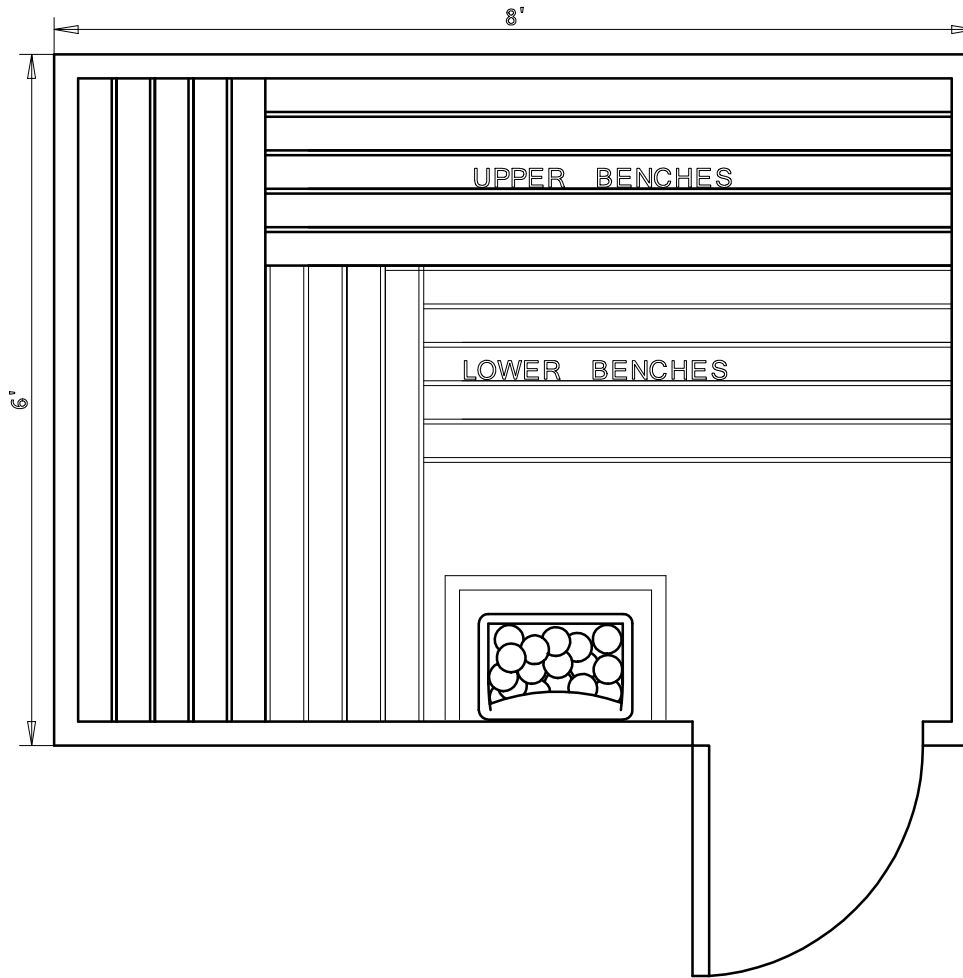

BALTIC
LEISURE

6' x 8' MODULAR PREBUILT 68PB21

Date	Series	By
2/16	Bronze	TSS
	Silver	
	Gold	
	Platinum	

BALTIC
LEISURE

6' x 8' MODULAR PREBUILT 68PB22

e	Series	By
2/16	Bronze	TSS
	Silver	
	Gold	
	Platinum	

BALTIC
LEISURE

6' x 8' MODULAR PREBUILT 68PB31

Date	Series	By
2/16	Bronze	TSS
	Silver	
	Gold	
	Platinum	

BALTIC
LEISURE

6' x 8' MODULAR PREBUILT 68PB32

Date	Series	By
2/16	Bronze	TSS
	Silver	
	Gold	
	Platinum	