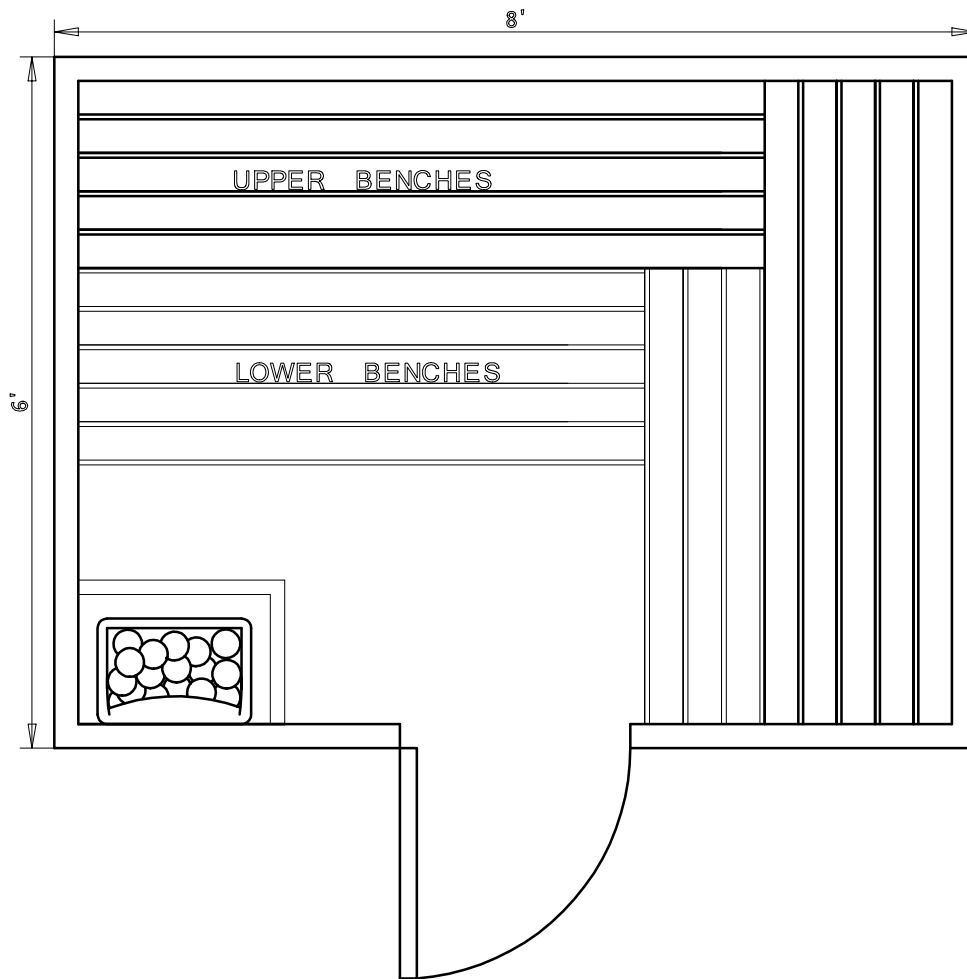

BALTIC
LEISURE

6' x 8' MODULAR PREBUILT 68PB11

Date	Series	By
2/16	Bronze	TSS
	Silver	
	Gold	
	Platinum	

BALTIC
LEISURE

6' x 8' MODULAR PREBUILT 68PB12

Date	Series	By
2/16	Bronze	TSS
	Silver	
	Gold	
	Platinum	

BALTIC
LEISURE

6' x 8' MODULAR PREBUILT 68PB21

Date	Series	By
2/16	Bronze	TSS
	Silver	
	Gold	
	Platinum	

BALTIC
LEISURE

6' x 8' MODULAR PREBUILT 68PB22

e	Series	By
2/16	Bronze	TSS
	Silver	
	Gold	
	Platinum	