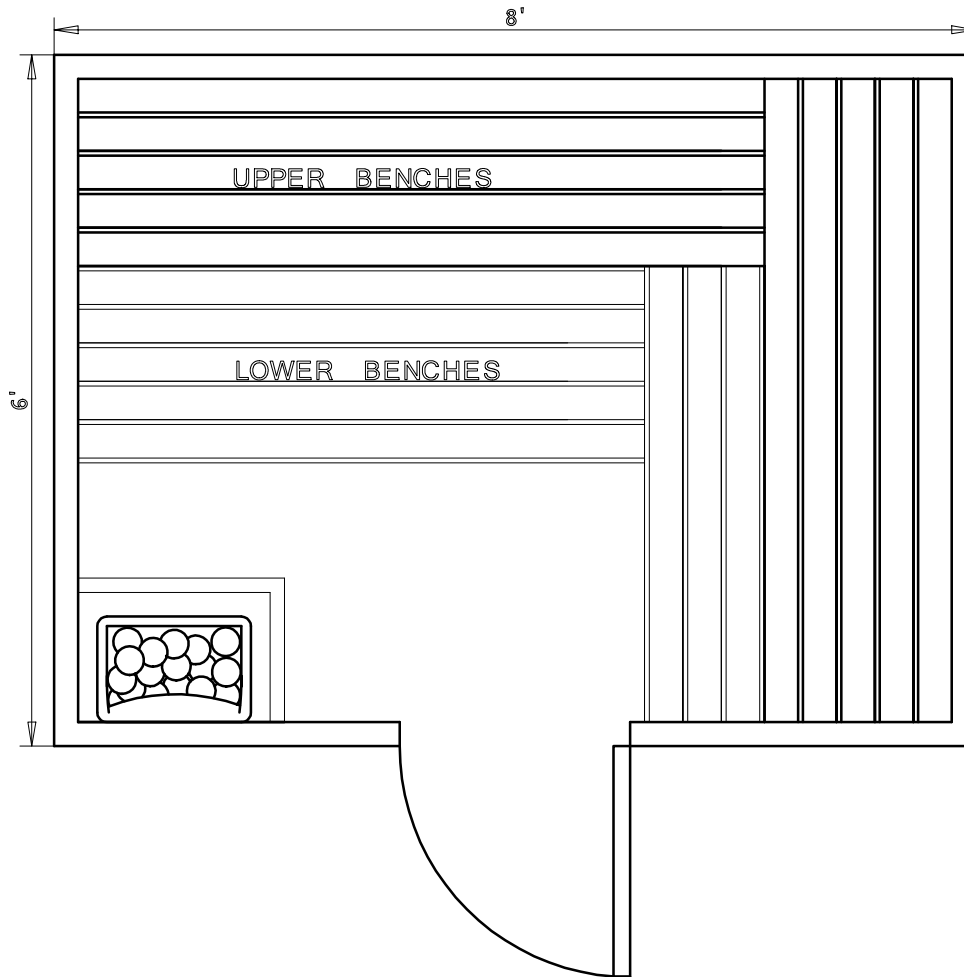

BALTIC
LEISURE

6' x 8' MODULAR PREBUILT 68PB11

Date	Series	By
2/16	Bronze	TSS
	Silver	
	Gold	
	Platinum	

BALTIC
LEISURE

6' x 8' MODULAR PREBUILT 68PB12

Date	Series	By
2/16	Bronze	TSS
	Silver	
	Gold	
	Platinum	

BALTIC
LEISURE

6' x 8' MODULAR PREBUILT 68PB21

Date	Series	By
2/16	Bronze	TSS
	Silver	
	Gold	
	Platinum	

BALTIC
LEISURE

6' x 8' MODULAR PREBUILT 68PB22

e	Series	By
2/16	Bronze	TSS
	Silver	
	Gold	
	Platinum	