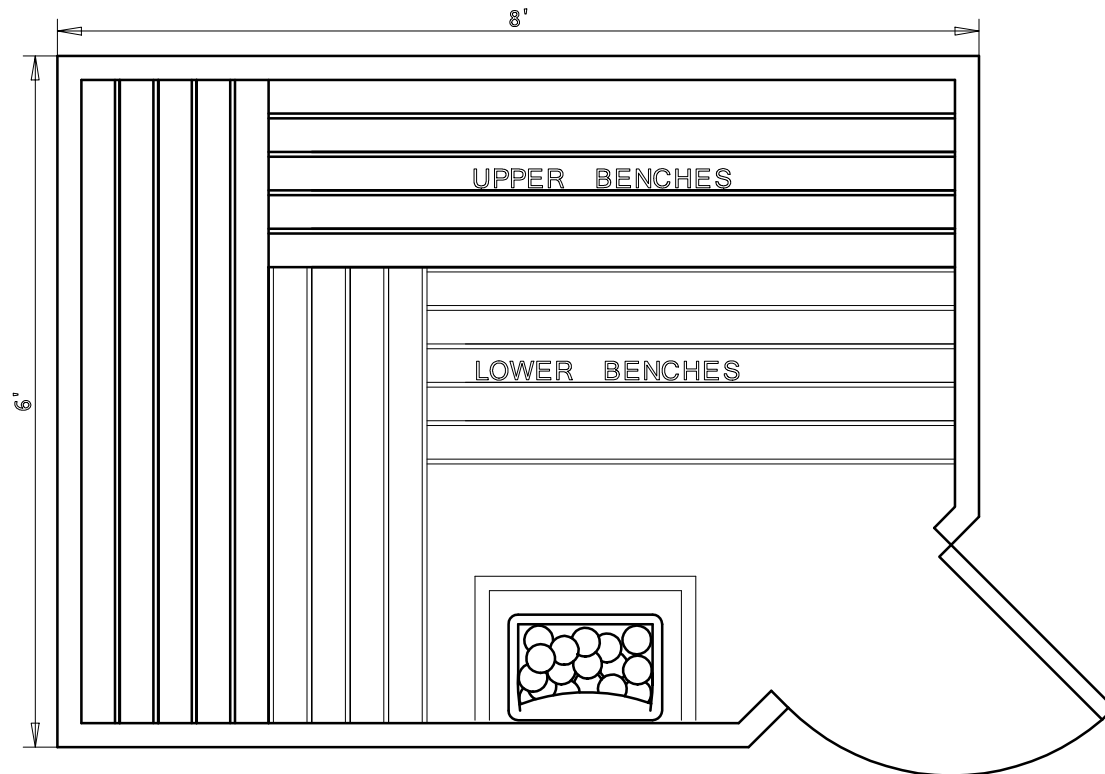

BALTIC
LEISURE

6' x 8' MODULAR PREBUILT 68PB42

Date	Series	By
2/16	Bronze	TSS
	Silver	
	Gold	
	Platinum