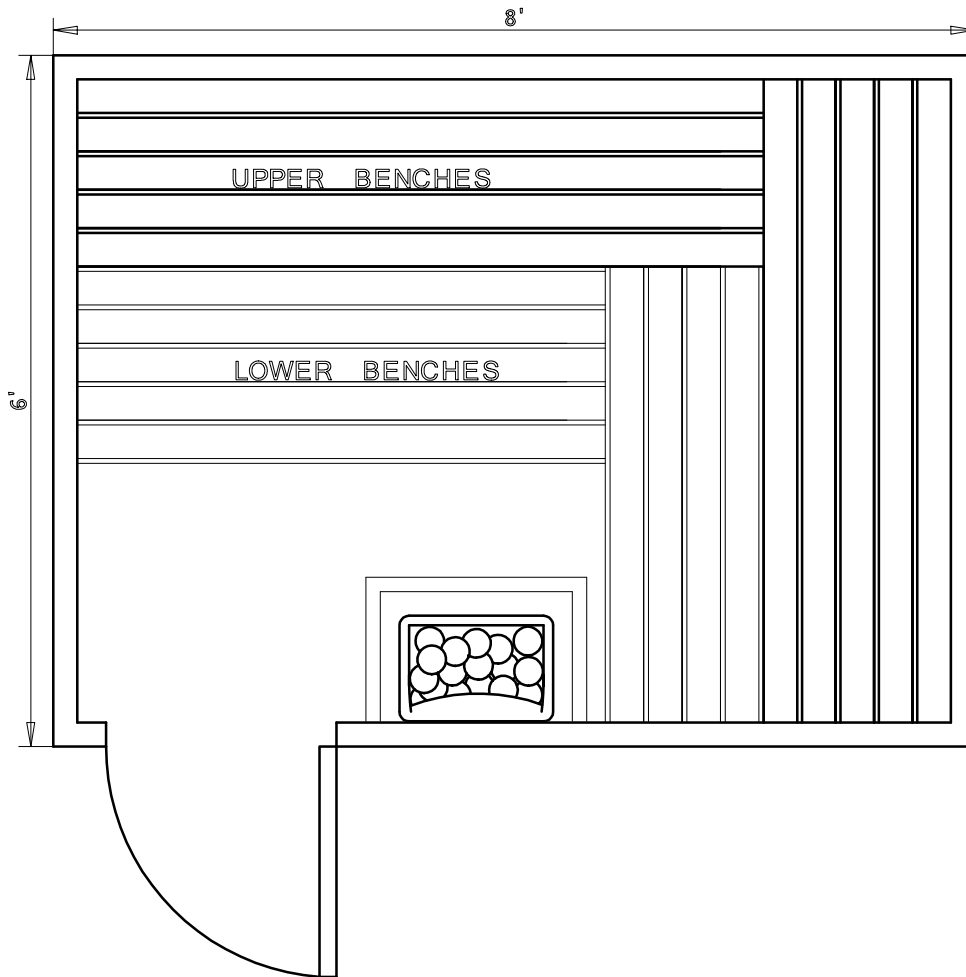

BALTIC
LEISURE

6' x 8' MODULAR PREBUILT 68PB11

Date	Series	By
2/16	Bronze	TSS
	Silver	
	Gold	
	Platinum	

BALTIC
LEISURE

6' x 8' MODULAR PREBUILT 68PB12

Date	Series	By
2/16	Bronze	TSS
	Silver	
	Gold	
	Platinum	

BALTIC
LEISURE

6' x 8' MODULAR PREBUILT 68PB21

Date	Series	By
2/16	Bronze	TSS
	Silver	
	Gold	
	Platinum	

BALTIC
LEISURE

6' x 8' MODULAR PREBUILT 68PB22

e	Series	By
2/16	Bronze	TSS
	Silver	
	Gold	
	Platinum	