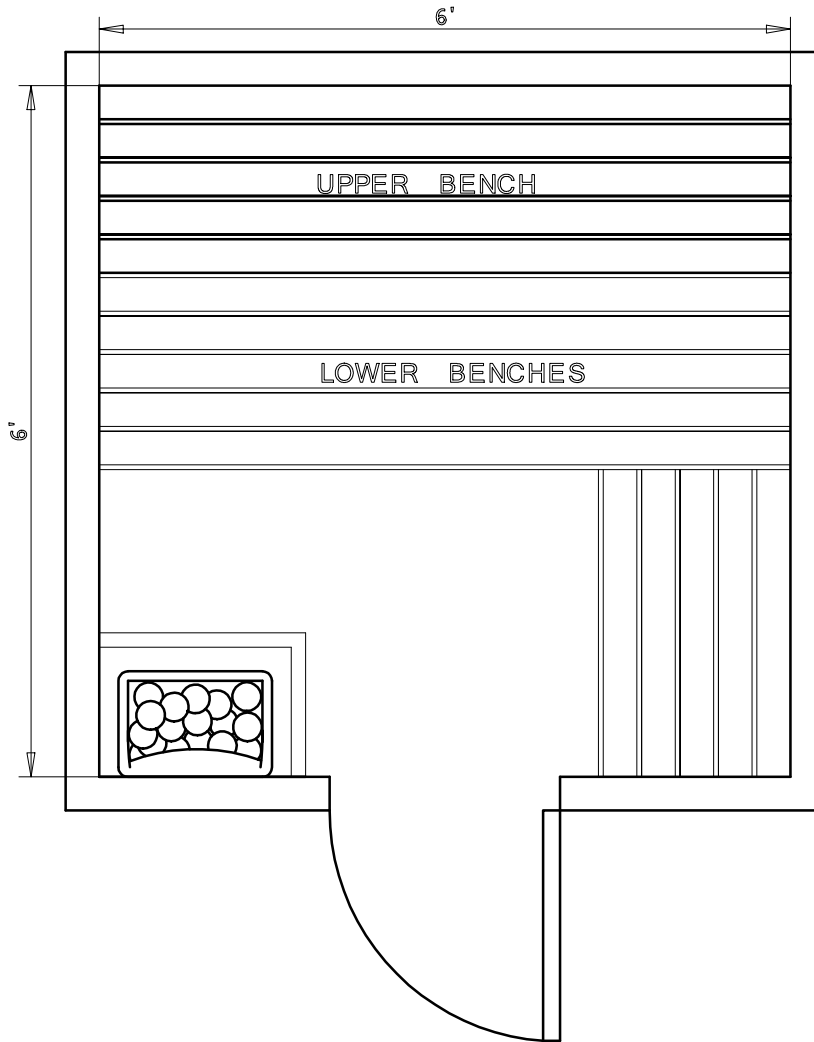

BALTIC  
LEISURE

6' x 6' PRECUT KIT 66PC11

Date	Series	By
2/16	Bronze	TSS
	Silver	
	Gold	
	Platinum	

BALTIC  
LEISURE

6' x 6' PRECUT KIT 66PC12

Date	Series	By
2/16	Bronze	TSS
	Silver	
	Gold	
	Platinum	

BALTIC  
LEISURE

6' x 6' PRECUT KIT 66PC21

BALTICLEISURE.COM

610-932-5700 Fax 610-932-5713

Date	Series	By
2/16	Bronze	TSS
	Silver	
	Gold	
	Platinum	

BALTIC  
LEISURE

6' x 6' PRECUT KIT 66PC22

Date	Series	By
2/16	Bronze	TSS
	Silver	
	Gold	
	Platinum	

BALTIC  
LEISURE

6' x 6' PRECUT KIT 66PC31

Date	Series	By
2/16	Bronze	TSS
	Silver	
	Gold	
	Platinum	

~~BALTIC~~  
LEISURE

6' x 6' PRECUT KIT 66PC32

Date	Series	By
2/16	Bronze	TSS
	Silver	
	Gold	
	Platinum	