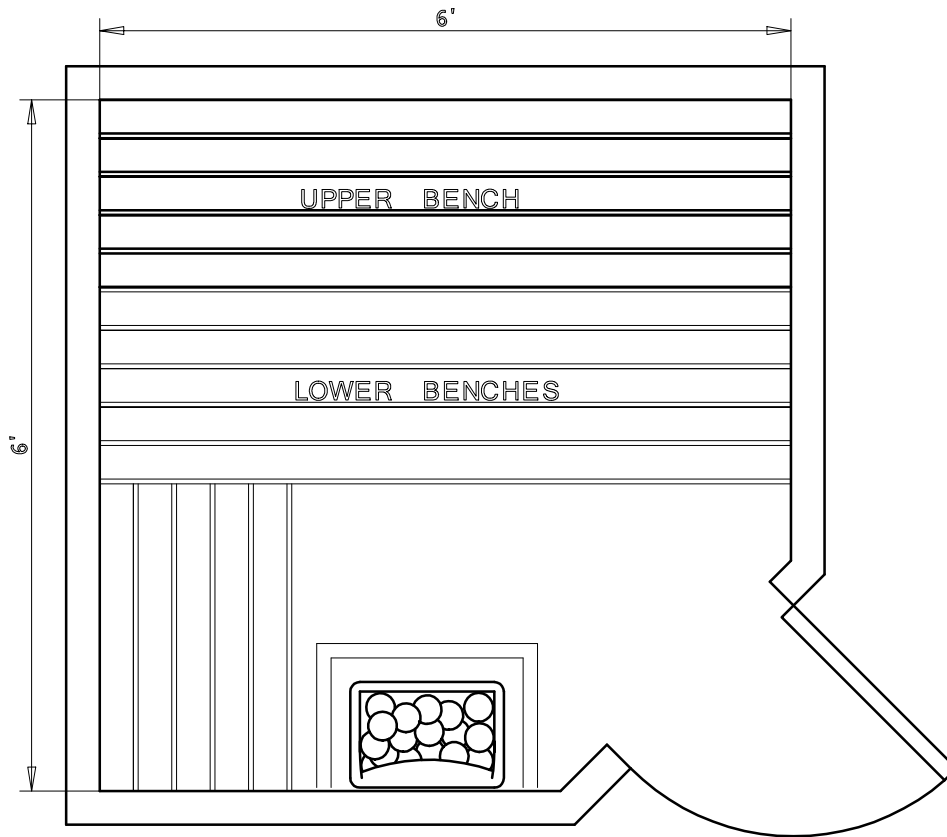

BALTIC
LEISURE

6' x 6' PRECUT KIT 66PC42

BALTICLEISURE.COM

610-932-5700 Fax 610-932-5713

Date	Series	By
2/16	Bronze	TSS
	Silver	
	Gold	
	Platinum