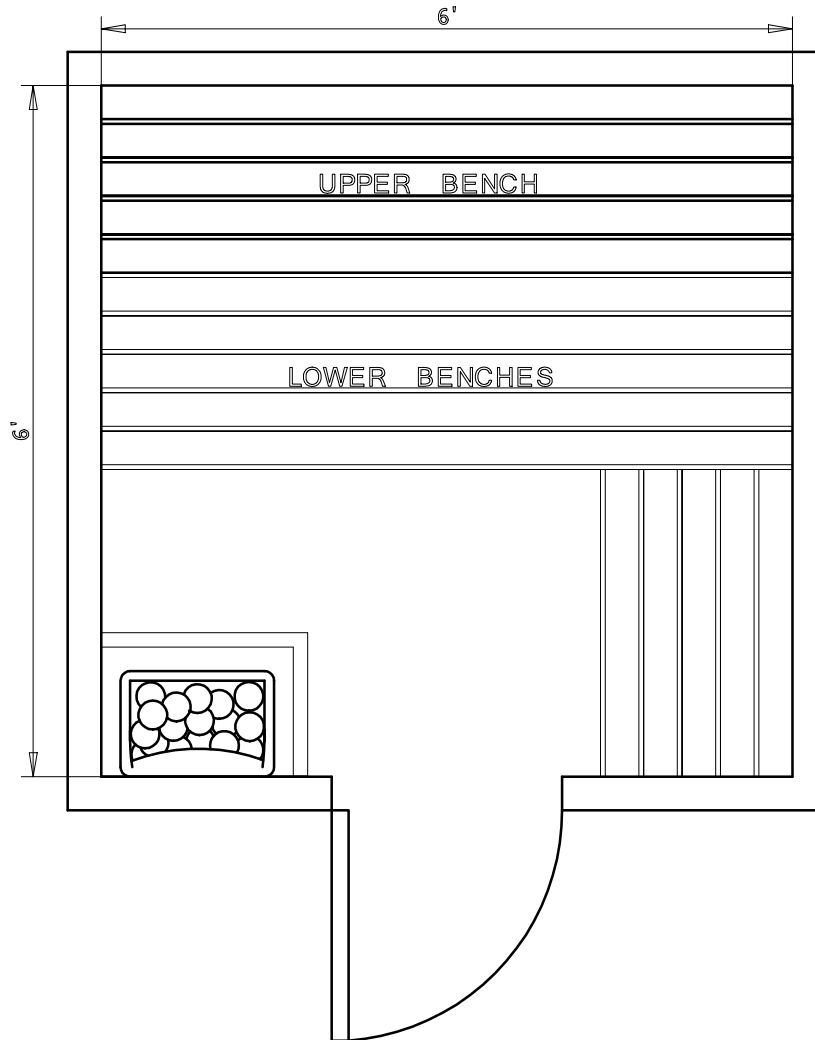

BALTIC  
LEISURE

6' x 6' PRECUT KIT 66PC11

Date	Series	By
2/16	Bronze	TSS
	Silver	
	Gold	
	Platinum	

BALTIC  
LEISURE

6' x 6' PRECUT KIT 66PC12

Date	Series	By
2/16	Bronze	TSS
	Silver	
	Gold	
	Platinum	

BALTIC  
LEISURE

6' x 6' PRECUT KIT 66PC21

BALTICLEISURE.COM

610-932-5700 Fax 610-932-5713

Date	Series	By
2/16	Bronze	TSS
	Silver	
	Gold	
	Platinum	

BALTIC  
LEISURE

6' x 6' PRECUT KIT 66PC22

Date	Series	By
2/16	Bronze	TSS
	Silver	
	Gold	
	Platinum	

BALTIC  
LEISURE

6' x 6' PRECUT KIT 66PC31

Date	Series	By
2/16	Bronze	TSS
	Silver	
	Gold	
	Platinum	

~~BALTIC~~  
LEISURE

6' x 6' PRECUT KIT 66PC32

Date	Series	By
2/16	Bronze	TSS
	Silver	
	Gold	
	Platinum	