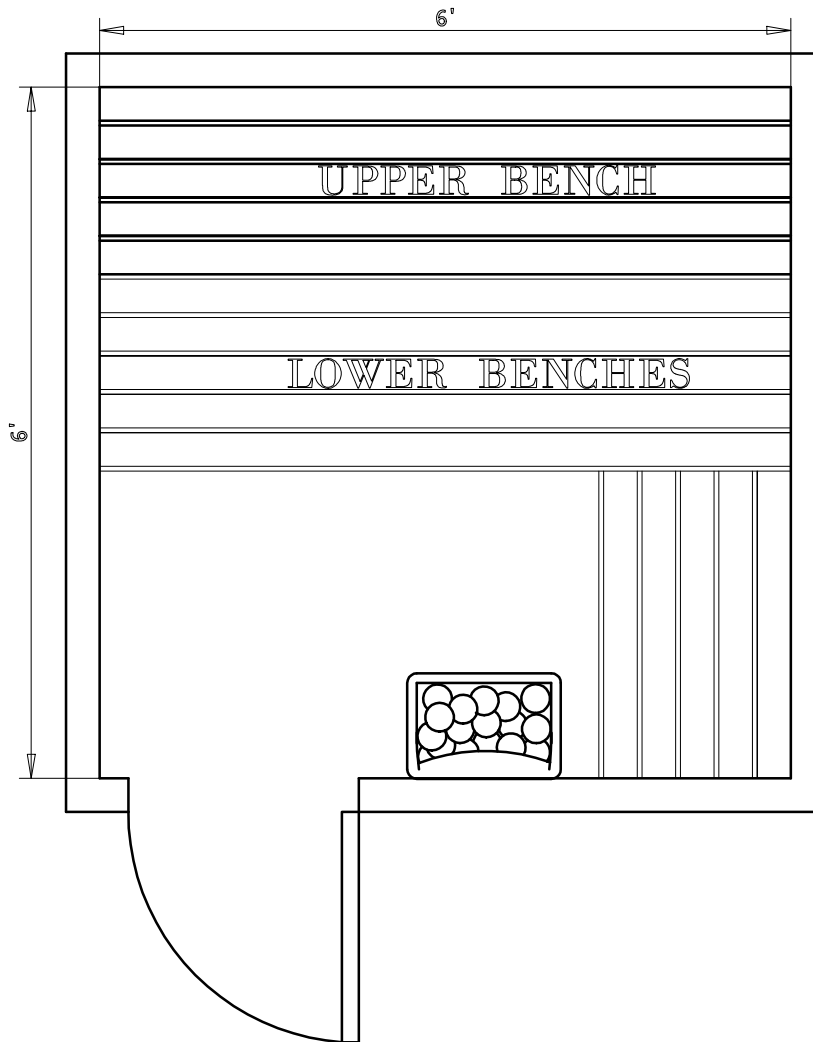

BALTIC  
LEISURE

6' x 6' PRECUT KIT 66PC11

Date	Series	By
2/16	Bronze	TSS
	Silver	
	Gold	
	Platinum	

BALTIC  
LEISURE

6' x 6' PRECUT KIT 66PC12

Date	Series	By
2/16	Bronze	TSS
	Silver	
	Gold	
	Platinum	

BALTIC  
LEISURE

6' x 6' PRECUT KIT 66PC21

BALTICLEISURE.COM

610-932-5700 Fax 610-932-5713

Date	Series	By
2/16	Bronze	TSS
	Silver	
	Gold	
	Platinum	

BALTIC  
LEISURE

6' x 6' PRECUT KIT 66PC22

Date	Series	By
2/16	Bronze	TSS
	Silver	
	Gold	
	Platinum	

BALTIC  
LEISURE

6' x 6' PRECUT KIT 66PC31

Date	Series	By
2/16	Bronze	TSS
	Silver	
	Gold	
	Platinum	

~~BALTIC~~  
LEISURE

6' x 6' PRECUT KIT 66PC32

Date	Series	By
2/16	Bronze	TSS
	Silver	
	Gold	
	Platinum	