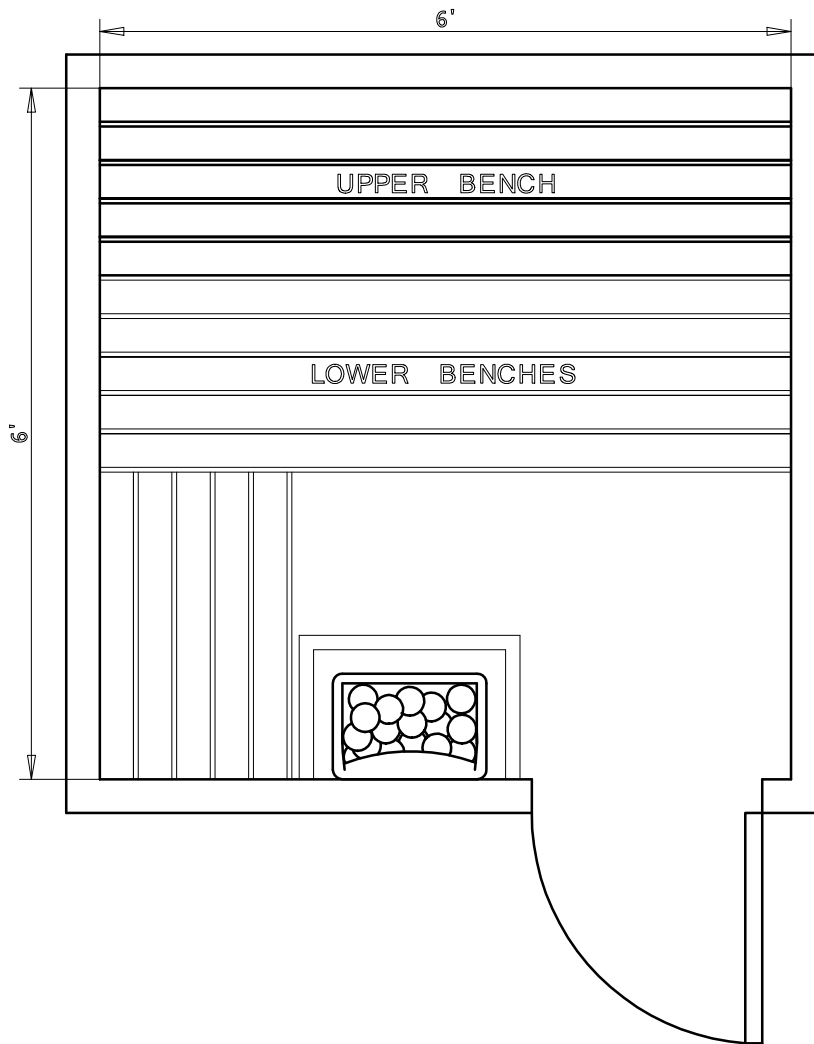

BALTIC  
LEISURE

6' x 6' PRECUT KIT 66PC31

Date	Series	By
2/16	Bronze	TSS
	Silver	
	Gold	
	Platinum	

~~BALTIC~~  
LEISURE

6' x 6' PRECUT KIT 66PC32

Date	Series	By
2/16	Bronze	TSS
	Silver	
	Gold	
	Platinum	