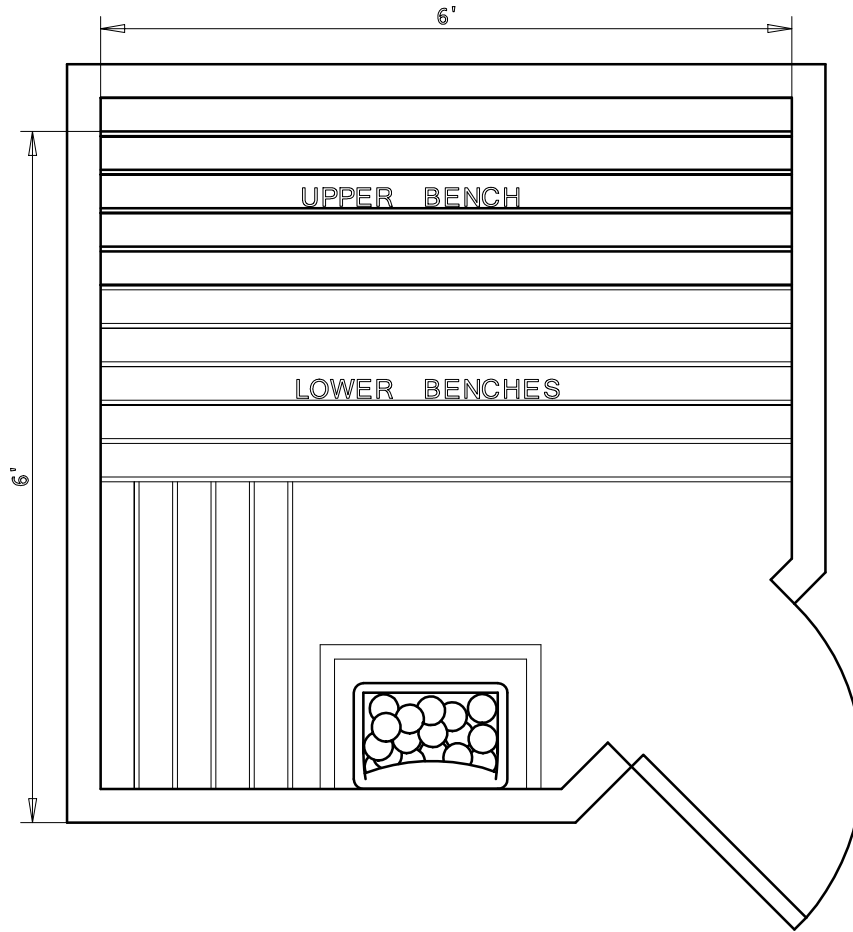

BALTIC  
LEISURE

6' x 6' PRECUT KIT 66PC31

Date	Series	By
2/16	Bronze	TSS
	Silver	
	Gold	
	Platinum	

~~BALTIC~~  
LEISURE

6' x 6' PRECUT KIT 66PC32

Date	Series	By
2/16	Bronze	TSS
	Silver	
	Gold	
	Platinum	