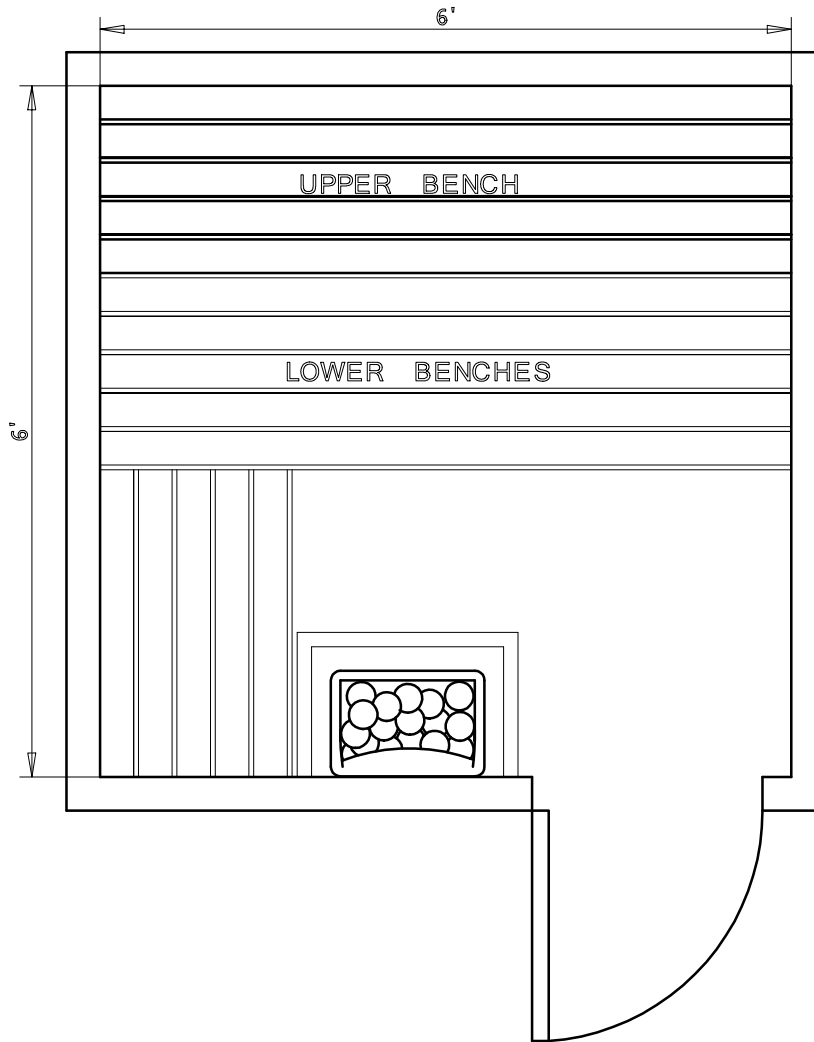

6' x 6' PRECUT KIT 66PC21

BALTICLEISURE.COM

610-932-5700 Fax 610-932-5713

Date	Series	By
2/16	Bronze	TSS
	Silver	
	Gold	
	Platinum	

BALTIC  
LEISURE

6' x 6' PRECUT KIT 66PC22

Date	Series	By
2/16	Bronze	TSS
	Silver	
	Gold	
	Platinum	

BALTIC  
LEISURE

6' x 6' PRECUT KIT 66PC31

Date	Series	By
2/16	Bronze	TSS
	Silver	
	Gold	
	Platinum	

~~BALTIC~~  
LEISURE

6' x 6' PRECUT KIT 66PC32

Date	Series	By
2/16	Bronze	TSS
	Silver	
	Gold	
	Platinum	