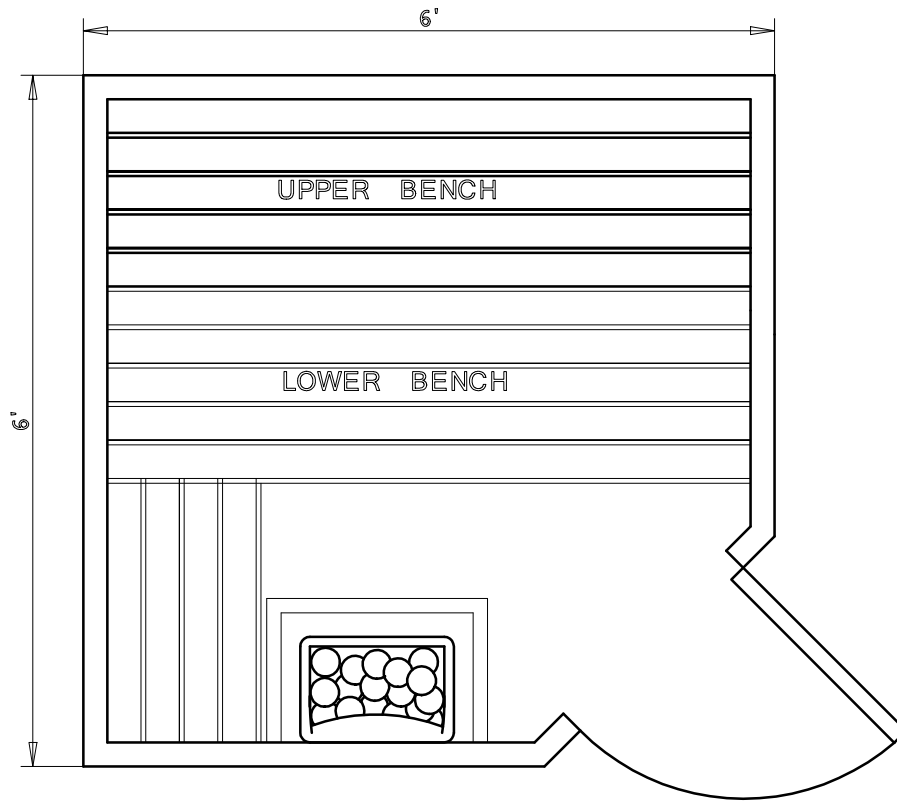

BALTIC
LEISURE

6' x 6' MODULAR PREBUILT 66PB42

Date	Series	By
2/16	Bronze	TSS
	Silver	
	Gold	
	Platinum