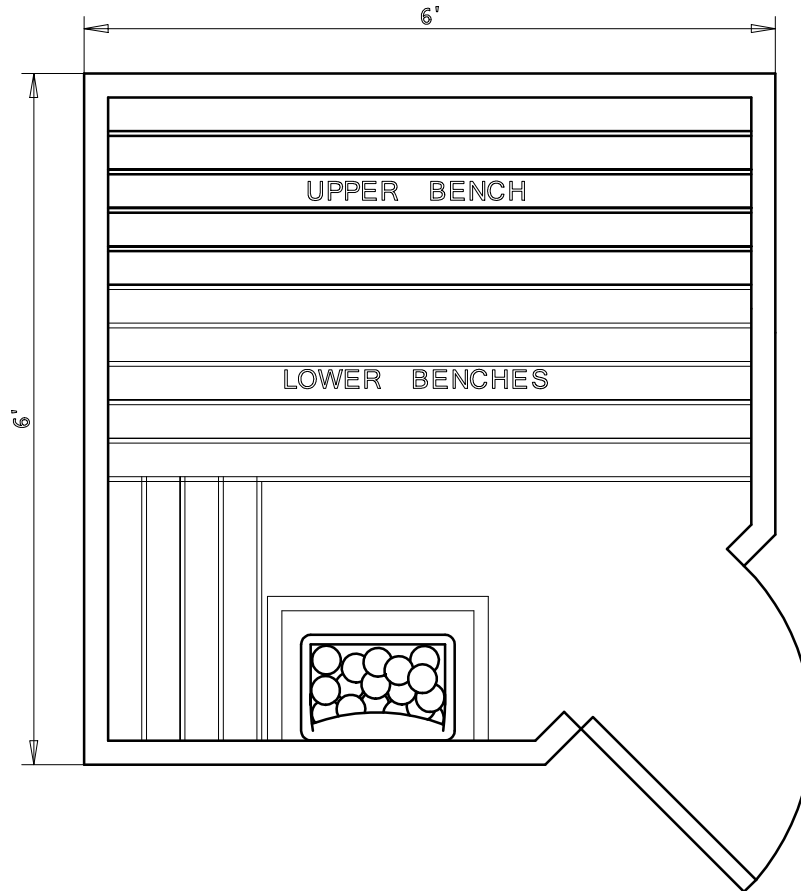

BALTIC
LEISURE

6' x 6' MODULAR PREBUILT 66PB31

Date	Series	By
2/16	Bronze	TSS
	Silver	
	Gold	
	Platinum	

~~BALTIC~~
LEISURE

6' x 6' MODULAR PREBUILT 66PB32

Date	Series	By
2/16	Bronze	TSS
	Silver	
	Gold	
	Platinum	