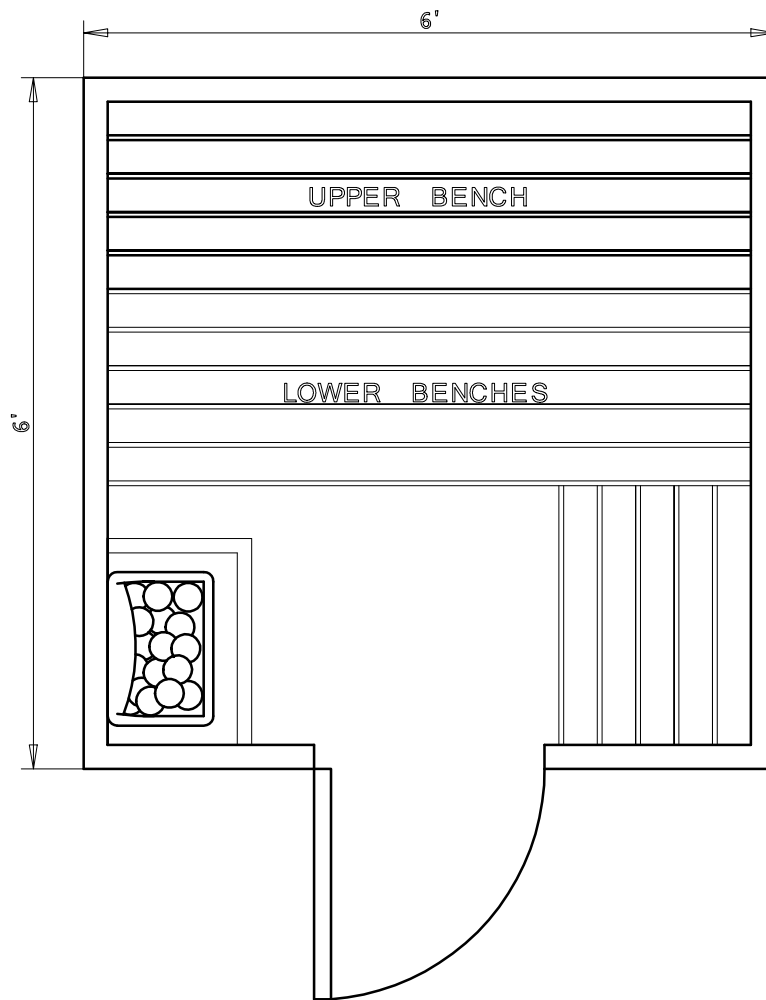

BALTIC
LEISURE

6' x 6' MODULAR PREBUILT 66PB11

Date	Series	By
2/16	Bronze	TSS
	Silver	
	Gold	
	Platinum	

BALTIC
LEISURE

6' x 6' MODULAR PREBUILT 66PB12

Date	Series	By
2/16	Bronze	TSS
	Silver	
	Gold	
	Platinum	

BALTIC
LEISURE

6' x 6' MODULAR PREBUILT 66PB21

Date	Series	By
2/16	Bronze	TSS
	Silver	
	Gold	
	Platinum	

BALTIC
LEISURE

6' x 6' MODULAR PREBUILT 66PB22

Date	Series	By
2/16	Bronze	TSS
	Silver	
	Gold	
	Platinum	