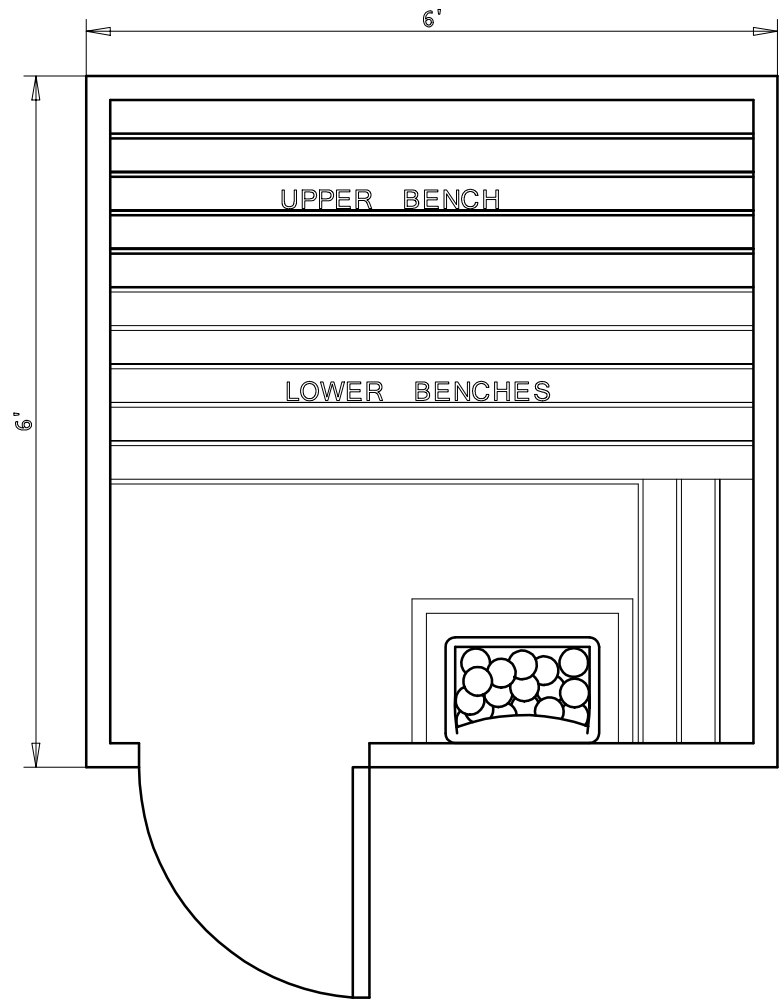

BALTIC
LEISURE

6' x 6' MODULAR PREBUILT 66PB11

Date	Series	By
2/16	Bronze	TSS
	Silver	
	Gold	
	Platinum	

BALTIC
LEISURE

6' x 6' MODULAR PREBUILT 66PB12

Date	Series	By
2/16	Bronze	TSS
	Silver	
	Gold	
	Platinum	

BALTIC
LEISURE

6' x 6' MODULAR PREBUILT 66PB21

Date	Series	By
2/16	Bronze	TSS
	Silver	
	Gold	
	Platinum	

BALTIC
LEISURE

6' x 6' MODULAR PREBUILT 66PB22

Date	Series	By
2/16	Bronze	TSS
	Silver	
	Gold	
	Platinum	