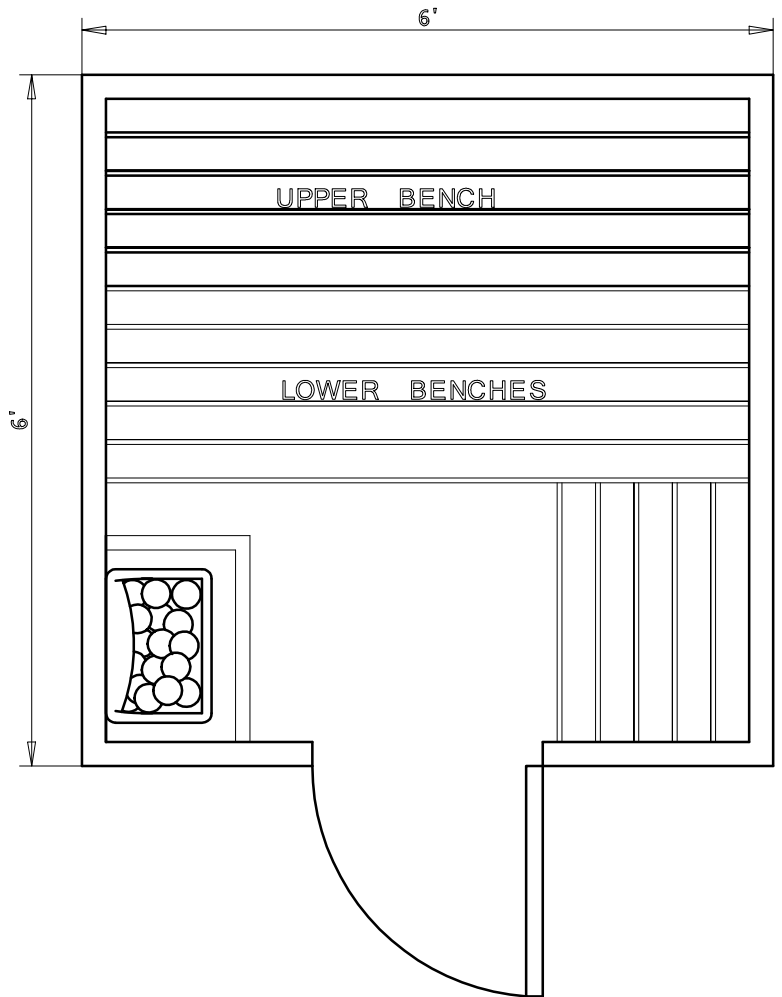

BALTIC
LEISURE

6' x 6' MODULAR PREBUILT 66PB11

Date	Series	By
2/16	Bronze	TSS
	Silver	
	Gold	
	Platinum	

BALTIC
LEISURE

6' x 6' MODULAR PREBUILT 66PB12

Date	Series	By
2/16	Bronze	TSS
	Silver	
	Gold	
	Platinum	

BALTIC
LEISURE

6' x 6' MODULAR PREBUILT 66PB21

Date	Series	By
2/16	Bronze	TSS
	Silver	
	Gold	
	Platinum	

BALTIC
LEISURE

6' x 6' MODULAR PREBUILT 66PB22

Date	Series	By
2/16	Bronze	TSS
	Silver	
	Gold	
	Platinum	