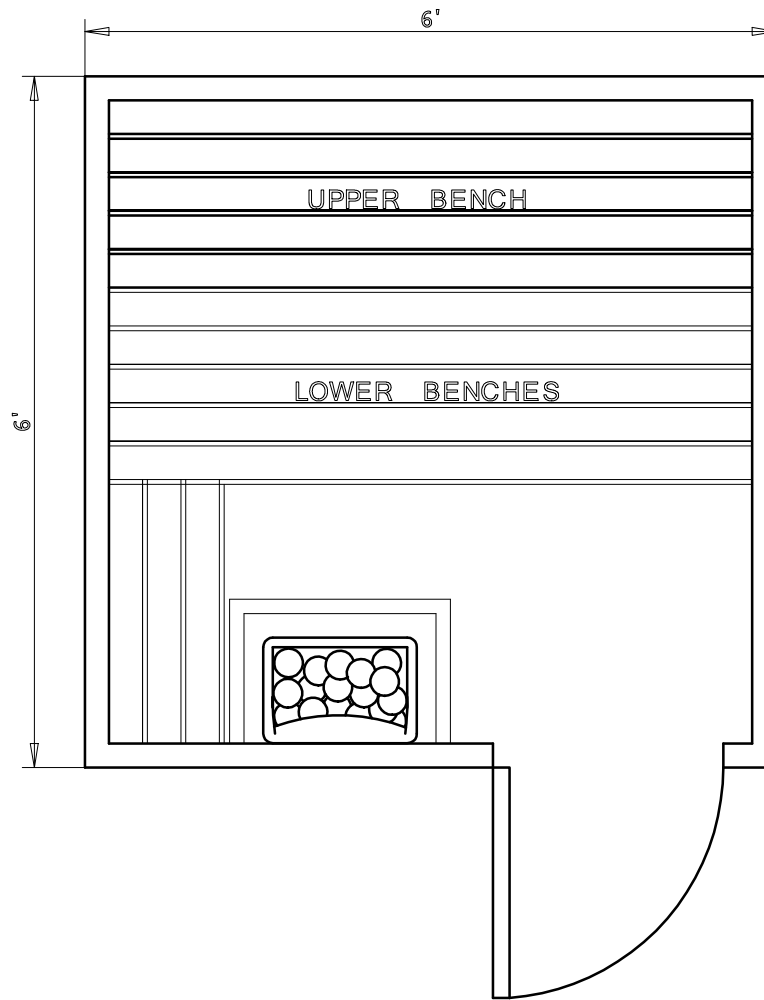

BALTIC
LEISURE

6' x 6' MODULAR PREBUILT 66PB21

Date	Series	By
2/16	Bronze	TSS
	Silver	
	Gold	
	Platinum	

BALTIC
LEISURE

6' x 6' MODULAR PREBUILT 66PB22

Date	Series	By
2/16	Bronze	TSS
	Silver	
	Gold	
	Platinum	