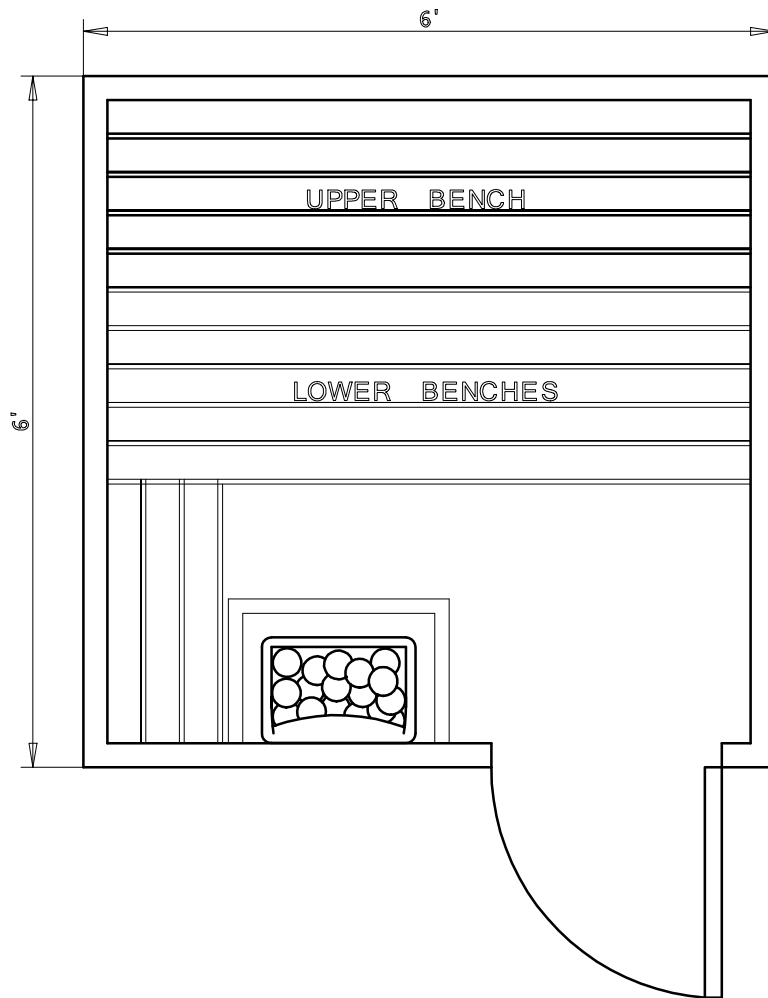

~~BALTIC~~
LEISURE

6' x 6' MODULAR PREBUILT 66PB32

Date	Series	By
2/16	Bronze	TSS
	Silver	
	Gold	
	Platinum