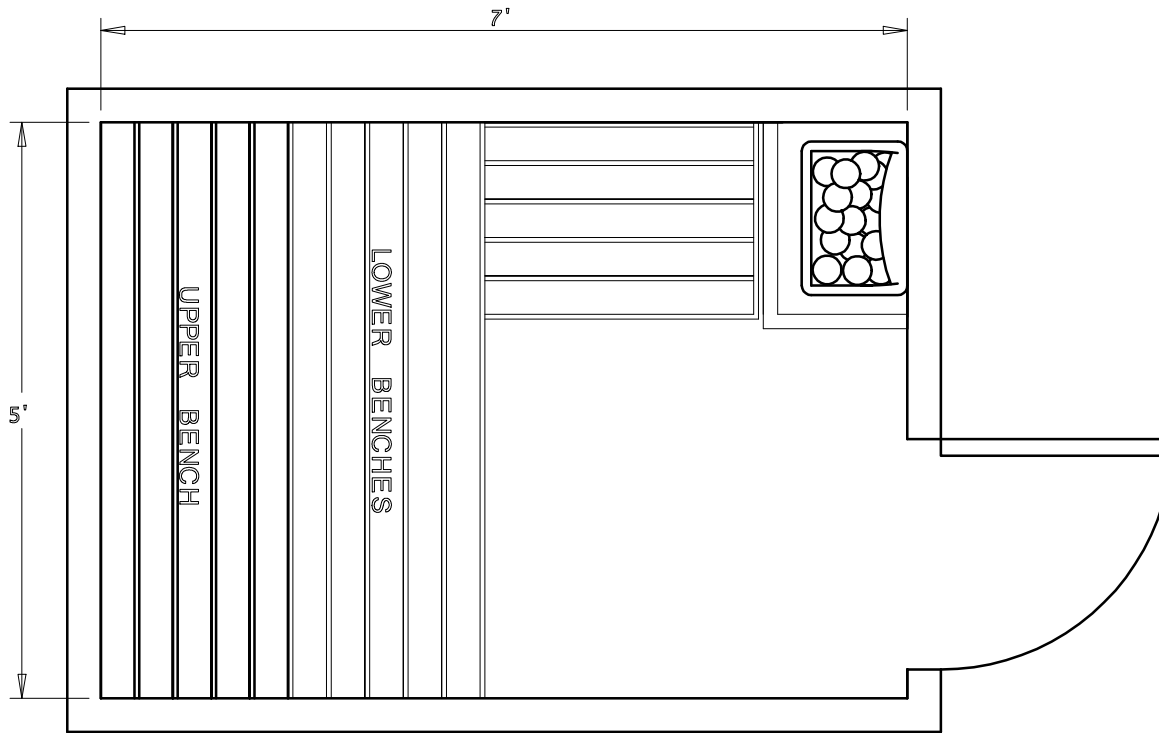

BALTIC  
LEISURE

5' x 7' PRECUT KIT 57PC41

Date	Series	By
2/16	Bronze	TSS
	Silver	
	Gold	
	Platinum	

**BALTIC**  
**LEISURE**

5' x 7' PRECUT KIT 57PC42

Date	Series	By
2/16	Bronze	TSS
	Silver	
	Gold	
	Platinum	

~~BALTIC~~  
LEISURE

5' x 7' PRECUT KIT 75PC11

Date	Series	By
2/16	Bronze	TSS
	Silver	
	Gold	
	Platinum	

~~BALTIC~~  
LEISURE

5' x 7' PRECUT KIT 75PC12

Date	Series	By
2/16	Bronze	TSS
	Silver	
	Gold	
	Platinum	