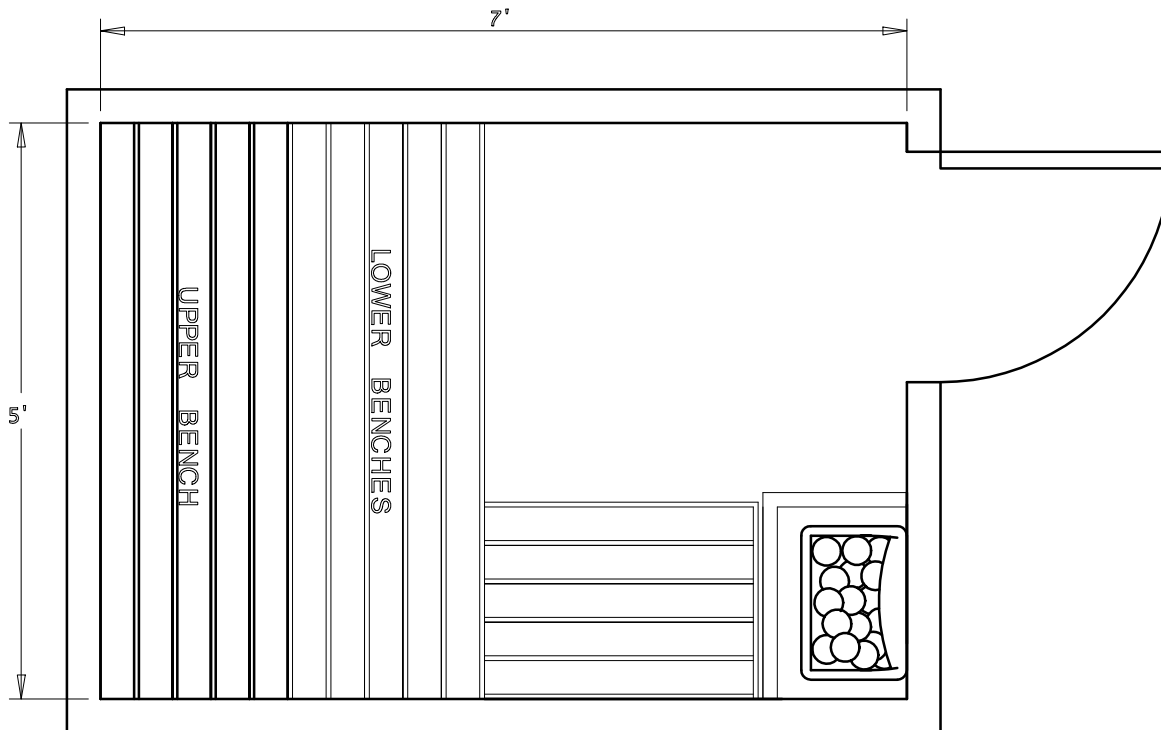

BALTIC
LEISURE

5' x 7' PRECUT KIT 75PC22

Date	Series	By
2/16	Bronze	TSS
	Silver	
	Gold	
	Platinum