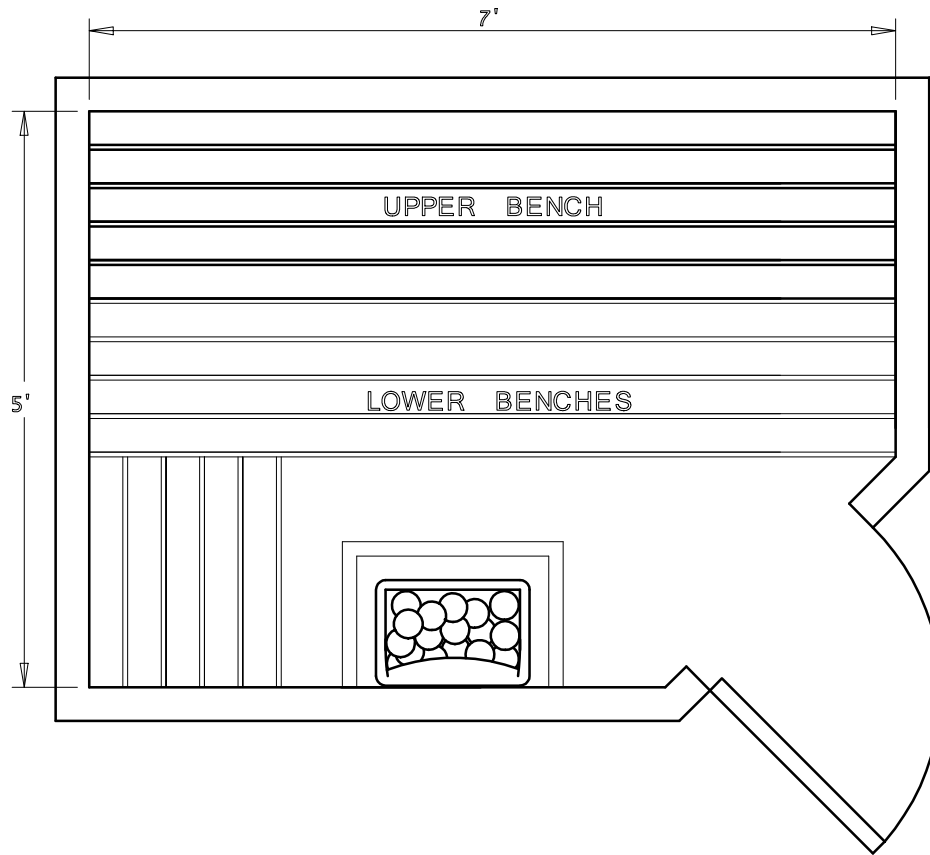

BALTIC  
LEISURE

5' x 7' PRECUT KIT 57PC31

Date	Series	By
2/16	Bronze	TSS
	Silver	
	Gold	
	Platinum	

~~BALTIC~~  
LEISURE

5' x 7' PRECUT KIT 57PC32

Date	Series	By
2/16	Bronze	TSS
	Silver	
	Gold	
	Platinum	