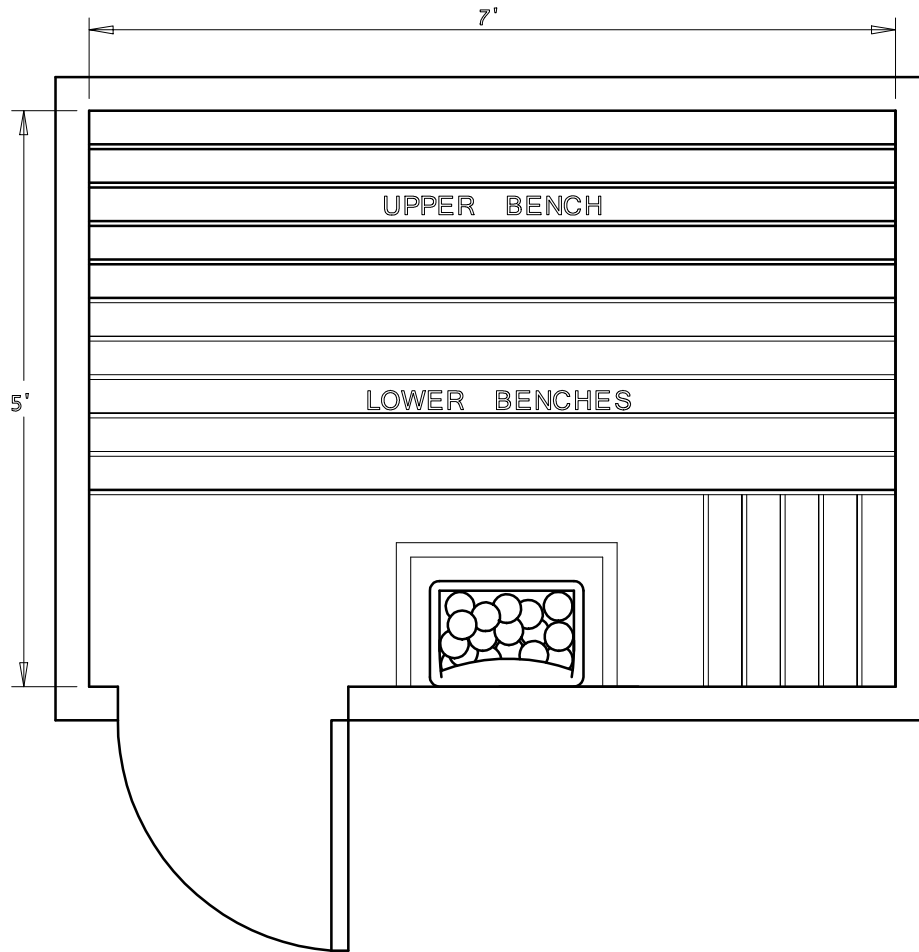

BALTIC  
LEISURE

5' x 7' PRECUT KIT 57PC11

Date	Series	By
2/16	Bronze	TSS
	Silver	
	Gold	
	Platinum	

BALTIC  
LEISURE

5' x 7' PRECUT KIT 57PC12

BALTICLEISURE.COM

610-932-5700 Fax 610-932-5713

Date	Series	By
2/16	Bronze	TSS
	Silver	
	Gold	
	Platinum	

BALTIC  
LEISURE

5' x 7' PRECUT KIT 57PC21

Date	Series	By
2/16	Bronze	TSS
	Silver	
	Gold	
	Platinum	

~~BALTIC~~  
LEISURE

5' x 7' PRECUT KIT 57PC22

Date	Series	By
2/16	Bronze	TSS
	Silver	
	Gold	
	Platinum	