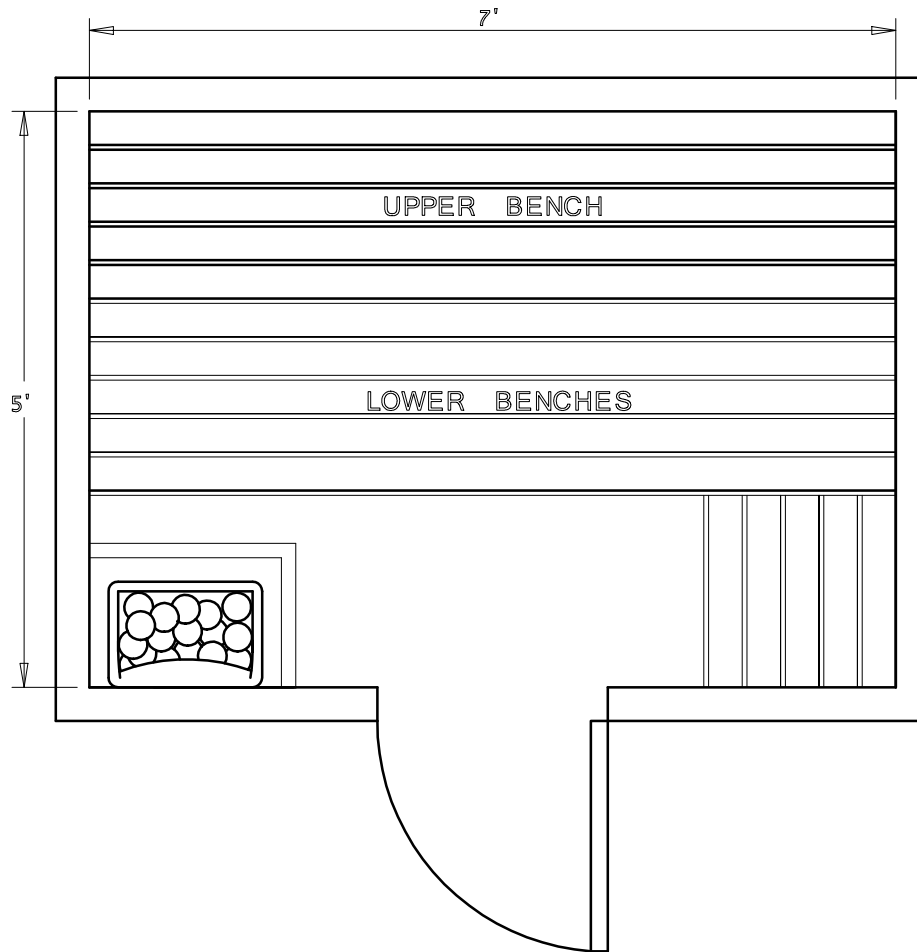

BALTIC  
LEISURE

5' x 7' PRECUT KIT 57PC11

Date	Series	By
2/16	Bronze	TSS
	Silver	
	Gold	
	Platinum	

BALTIC  
LEISURE

5' x 7' PRECUT KIT 57PC12

BALTICLEISURE.COM

610-932-5700 Fax 610-932-5713

Date	Series	By
2/16	Bronze	TSS
	Silver	
	Gold	
	Platinum	

BALTIC  
LEISURE

5' x 7' PRECUT KIT 57PC21

Date	Series	By
2/16	Bronze	TSS
	Silver	
	Gold	
	Platinum	

~~BALTIC~~  
LEISURE

5' x 7' PRECUT KIT 57PC22

Date	Series	By
2/16	Bronze	TSS
	Silver	
	Gold	
	Platinum	