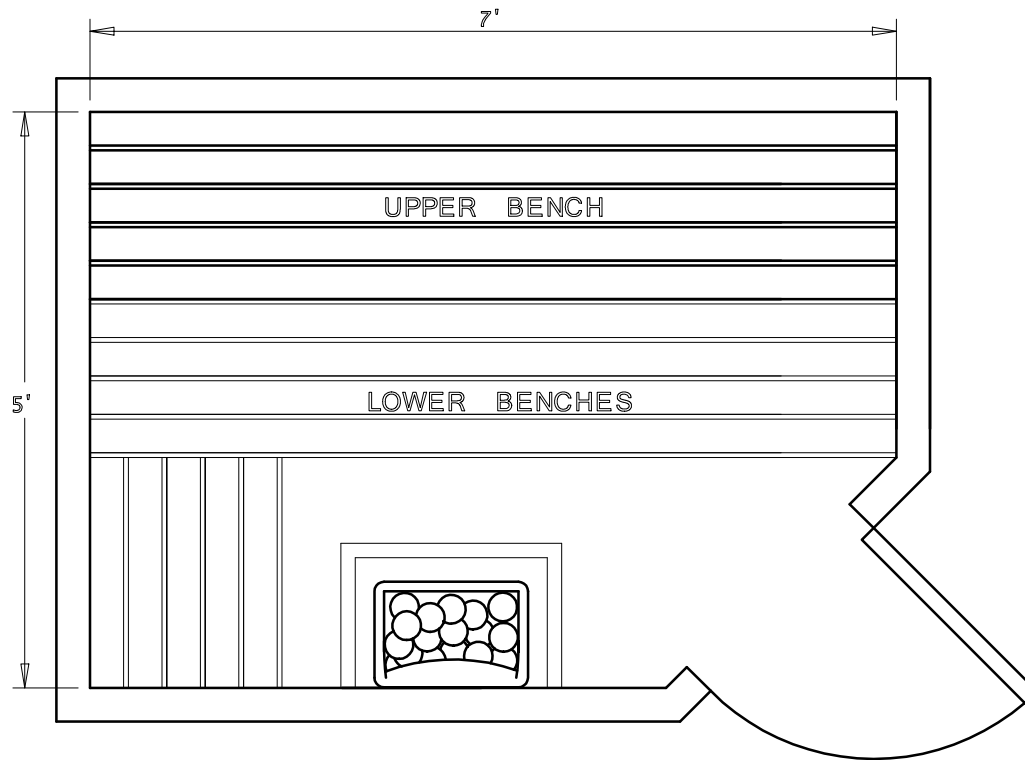

BALTIC
LEISURE

5' x 7' PRECUT KIT 57PC42

Date	Series	By
2/16	Bronze	TSS
	Silver	
	Gold	
	Platinum