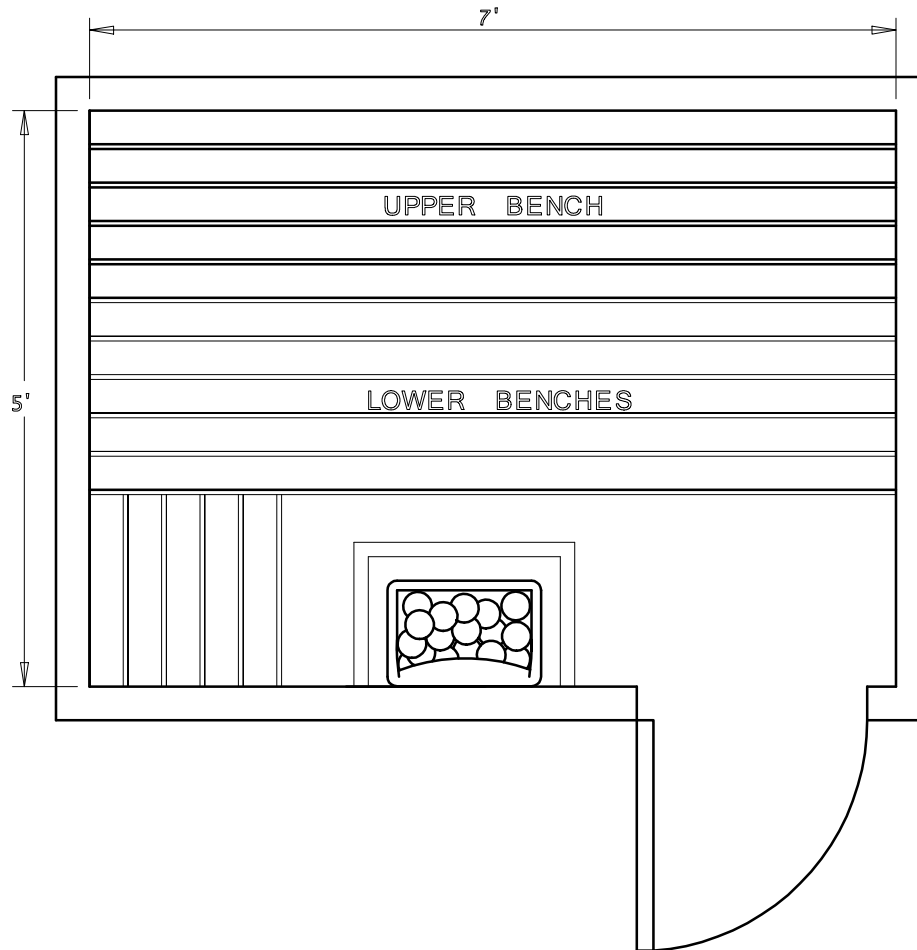

BALTIC  
LEISURE

5' x 7' PRECUT KIT 57PC21

Date	Series	By
2/16	Bronze	TSS
	Silver	
	Gold	
	Platinum	

~~BALTIC~~  
LEISURE

5' x 7' PRECUT KIT 57PC22

Date	Series	By
2/16	Bronze	TSS
	Silver	
	Gold	
	Platinum	

BALTIC  
LEISURE

5' x 7' PRECUT KIT 57PC31

Date	Series	By
2/16	Bronze	TSS
	Silver	
	Gold	
	Platinum	

~~BALTIC~~  
LEISURE

5' x 7' PRECUT KIT 57PC32

Date	Series	By
2/16	Bronze	TSS
	Silver	
	Gold	
	Platinum	