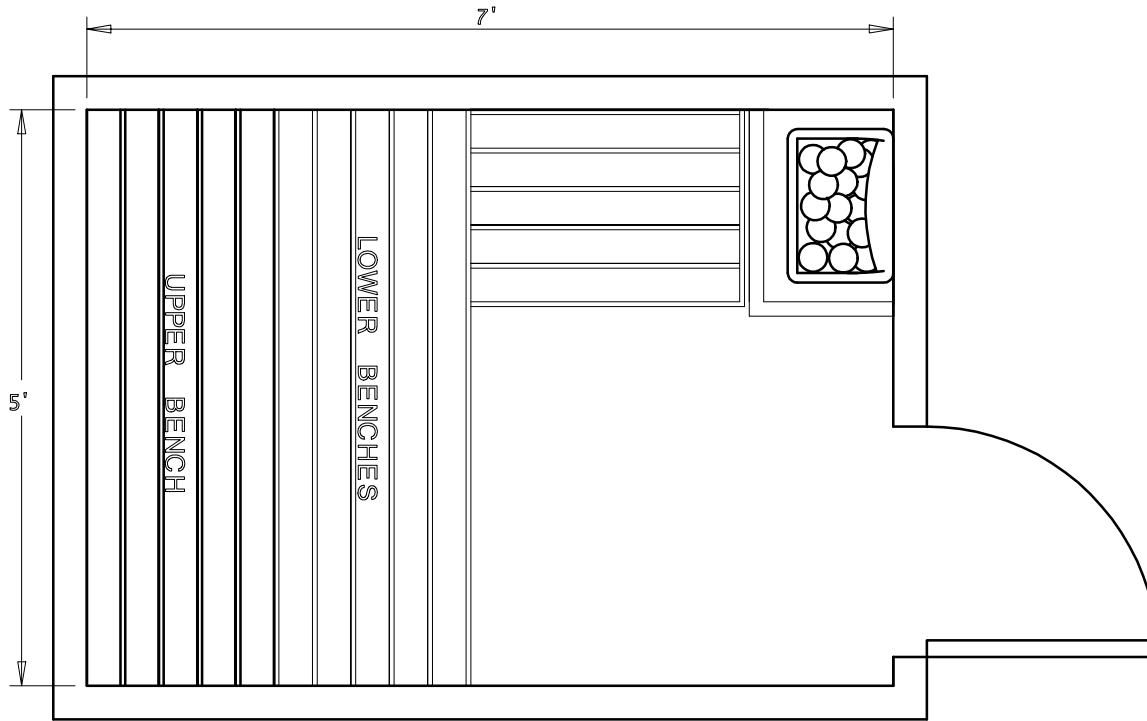

BALTIC  
LEISURE

5' x 7' PRECUT KIT 57PC41

Date	Series	By
2/16	Bronze	TSS
	Silver	
	Gold	
	Platinum	

**BALTIC**  
**LEISURE**

5' x 7' PRECUT KIT 57PC42

Date	Series	By
2/16	Bronze	TSS
	Silver	
	Gold	
	Platinum	