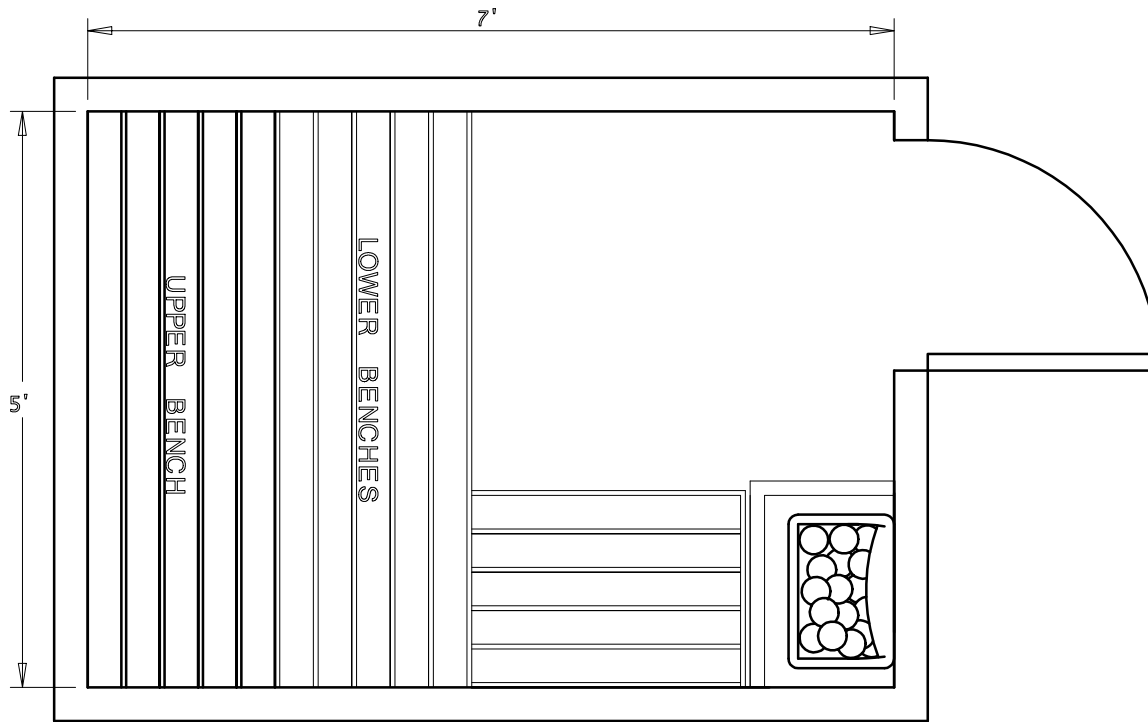

5' x 7' PRECUT KIT 75PC21

Date	Series	By
2/16	Bronze	TSS
	Silver	
	Gold	
	Platinum