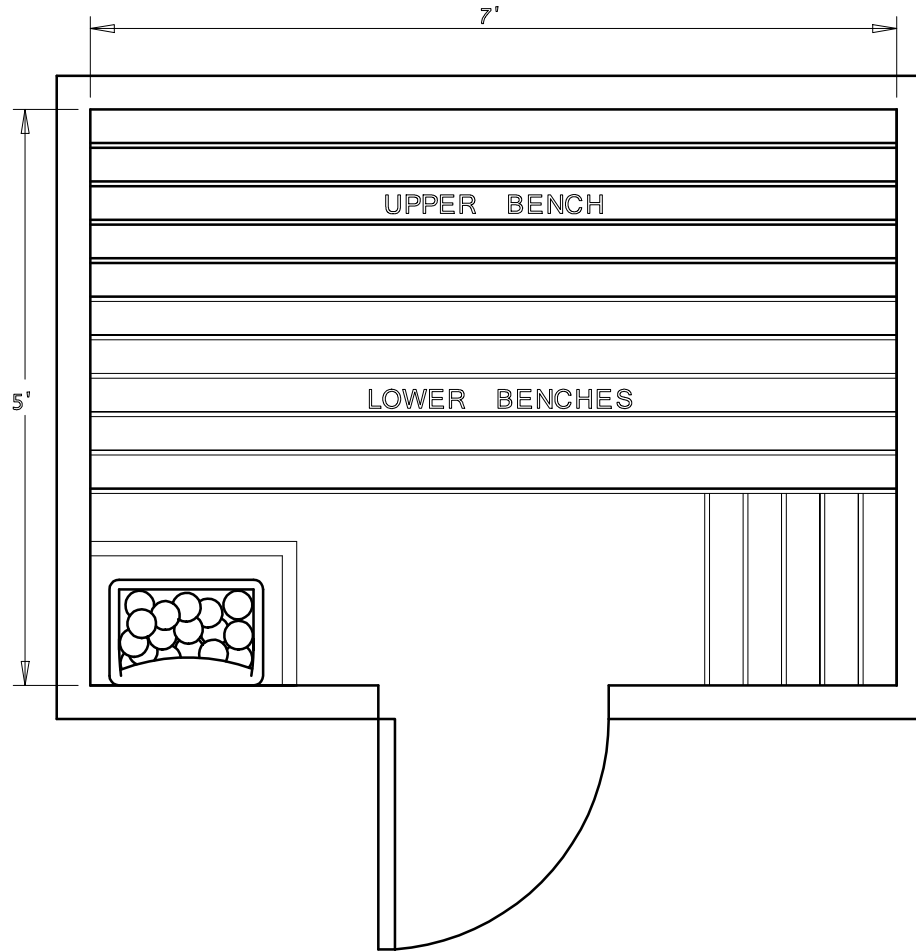

BALTIC  
LEISURE

5' x 7' PRECUT KIT 57PC11

Date	Series	By
2/16	Bronze	TSS
	Silver	
	Gold	
	Platinum	

BALTIC  
LEISURE

5' x 7' PRECUT KIT 57PC12

BALTICLEISURE.COM

610-932-5700 Fax 610-932-5713

Date	Series	By
2/16	Bronze	TSS
	Silver	
	Gold	
	Platinum	

BALTIC  
LEISURE

5' x 7' PRECUT KIT 57PC21

Date	Series	By
2/16	Bronze	TSS
	Silver	
	Gold	
	Platinum	

~~BALTIC~~  
LEISURE

5' x 7' PRECUT KIT 57PC22

Date	Series	By
2/16	Bronze	TSS
	Silver	
	Gold	
	Platinum	