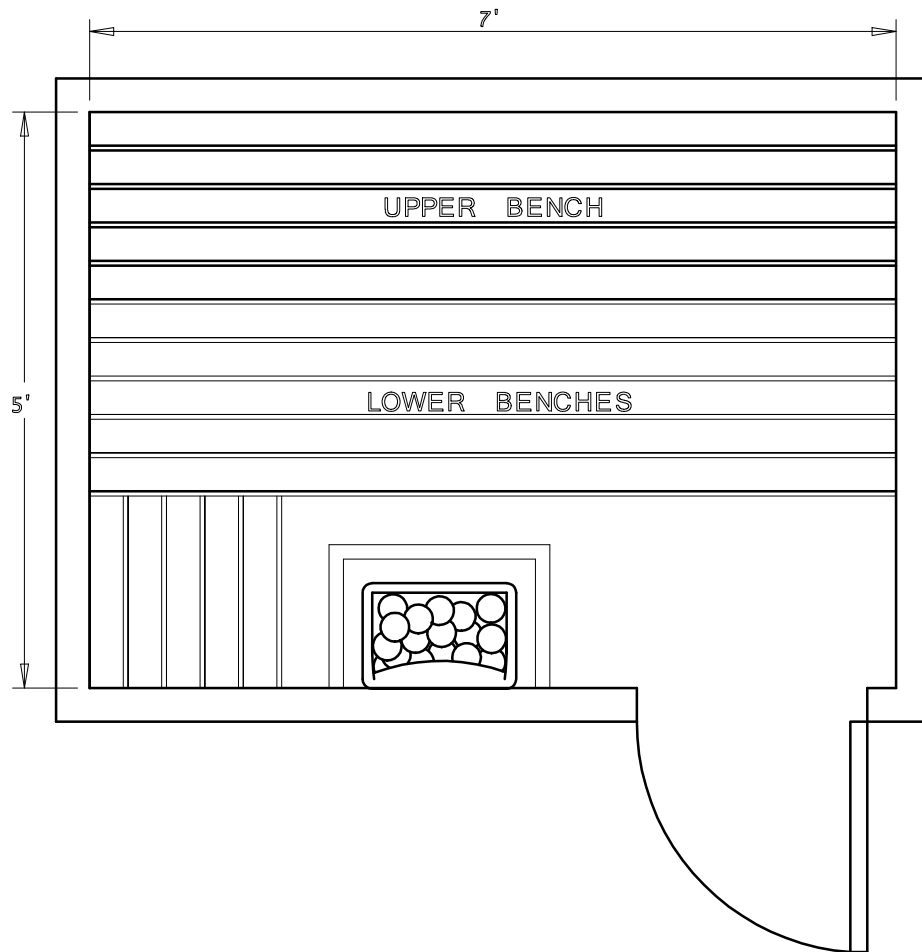

BALTIC  
LEISURE

5' x 7' PRECUT KIT 57PC21

Date	Series	By
2/16	Bronze	TSS
	Silver	
	Gold	
	Platinum	

~~BALTIC~~  
LEISURE

5' x 7' PRECUT KIT 57PC22

Date	Series	By
2/16	Bronze	TSS
	Silver	
	Gold	
	Platinum	

BALTIC  
LEISURE

5' x 7' PRECUT KIT 57PC31

Date	Series	By
2/16	Bronze	TSS
	Silver	
	Gold	
	Platinum	

~~BALTIC~~  
LEISURE

5' x 7' PRECUT KIT 57PC32

Date	Series	By
2/16	Bronze	TSS
	Silver	
	Gold	
	Platinum	