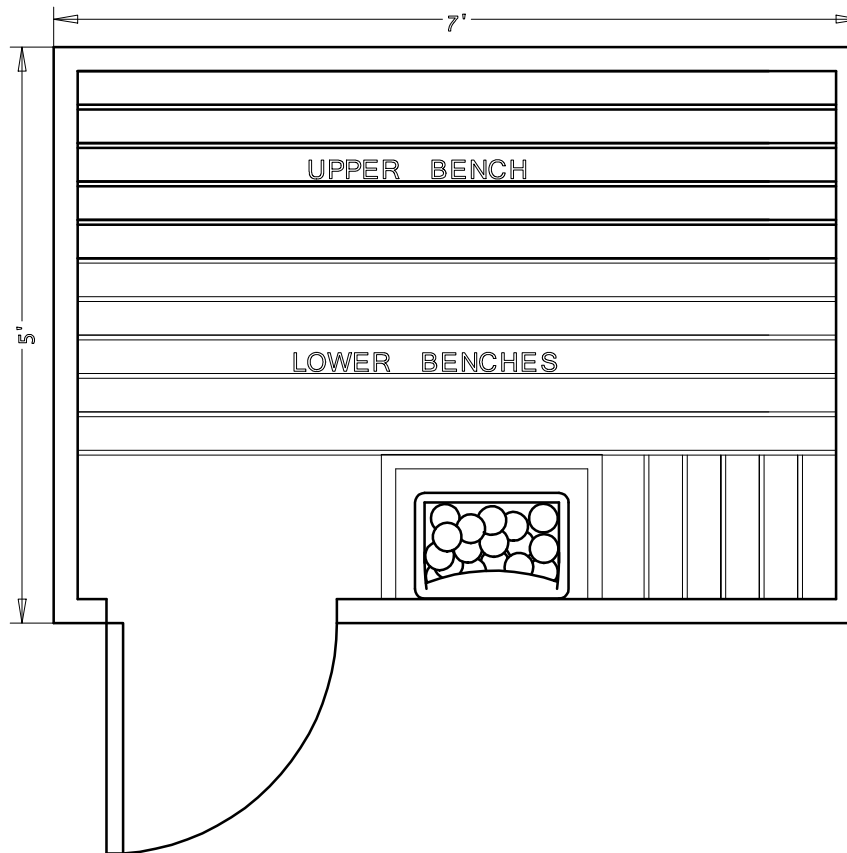

5' x 7' MODULAR PREBUILT 75PB21

Date	Series	By
2/16	Bronze	TSS
	Silver	
	Gold	
	Platinum	

~~BALTIC~~
LEISURE

5' x 7' MODULAR PREBUILT 75PB22

Date	Series	By
2/16	Bronze	TSS
	Silver	
	Gold	
	Platinum	

BALTIC
LEISURE