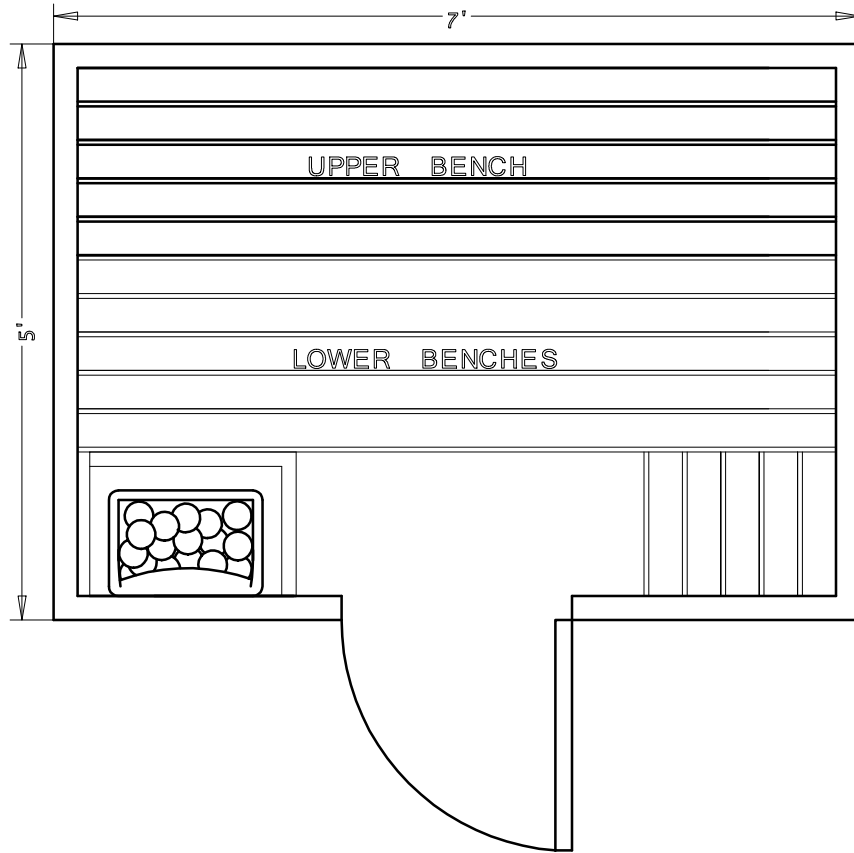

BALTIC
LEISURE

5' x 7' MODULAR PREBUILT 57PB22

Date	Series	By
2/16	Bronze	TSS
	Silver	
	Gold	
	Platinum