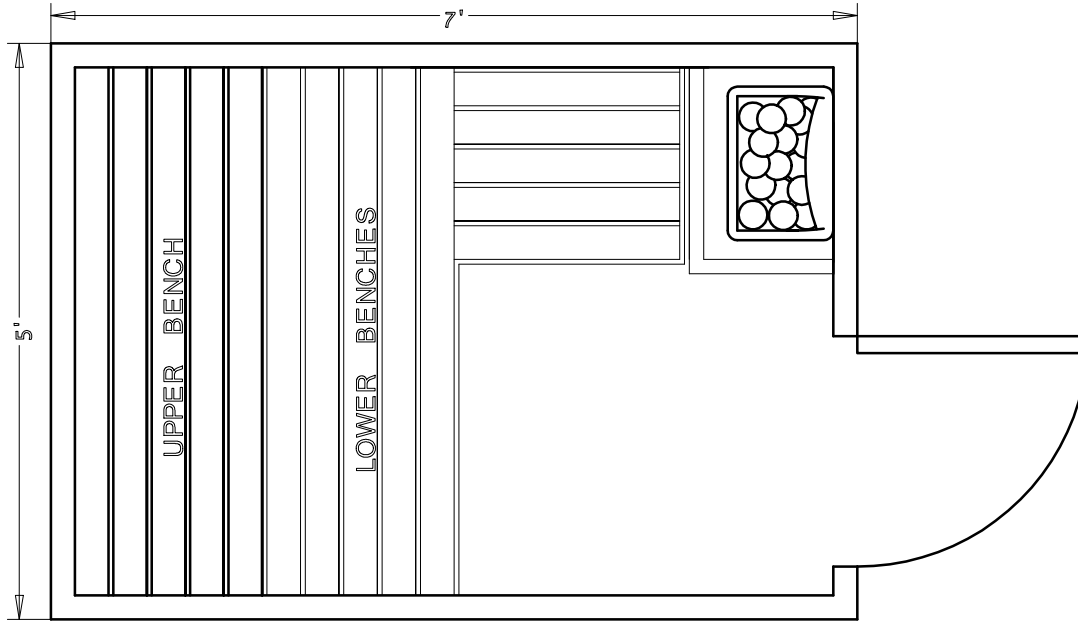

5' x 7' MODULAR PREBUILT 75PB12

Date	Series	By
2/16	Bronze	TSS
	Silver	
	Gold	
	Platinum