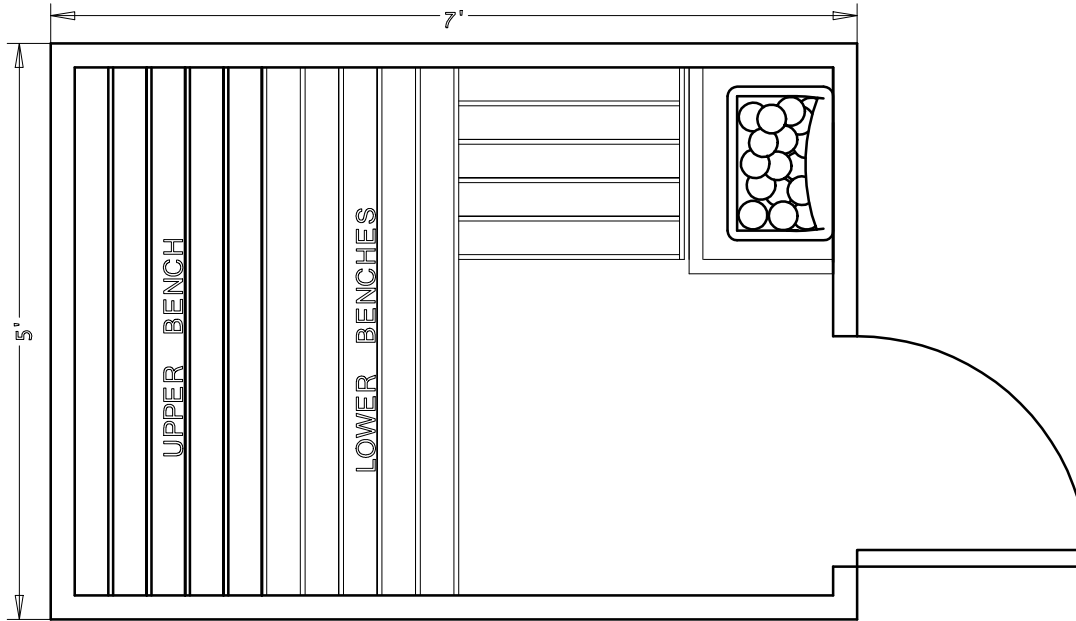

BALTIC
LEISURE

5' x 7' MODULAR PREBUILT 57PB41

Date	Series	By
2/16	Bronze	TSS
	Silver	
	Gold	
	Platinum	

BALTIC
LEISURE

5' x 7' MODULAR PREBUILT 57PB42

Date	Series	By
2/16	Bronze	TSS
	Silver	
	Gold	
	Platinum	