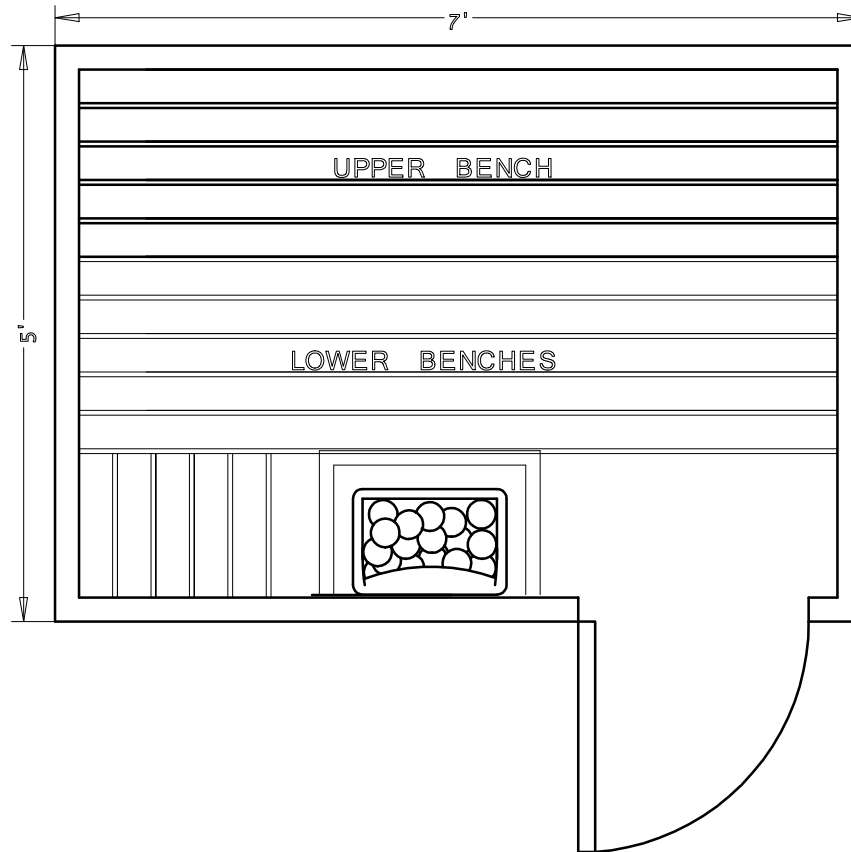

BALTIC
LEISURE

5' x 7' MODULAR PREBUILT 57PB21

Date	Series	By
2/16	Bronze	TSS
	Silver	
	Gold	
	Platinum	

BALTIC
LEISURE

5' x 7' MODULAR PREBUILT 57PB22

Date	Series	By
2/16	Bronze	TSS
	Silver	
	Gold	
	Platinum	