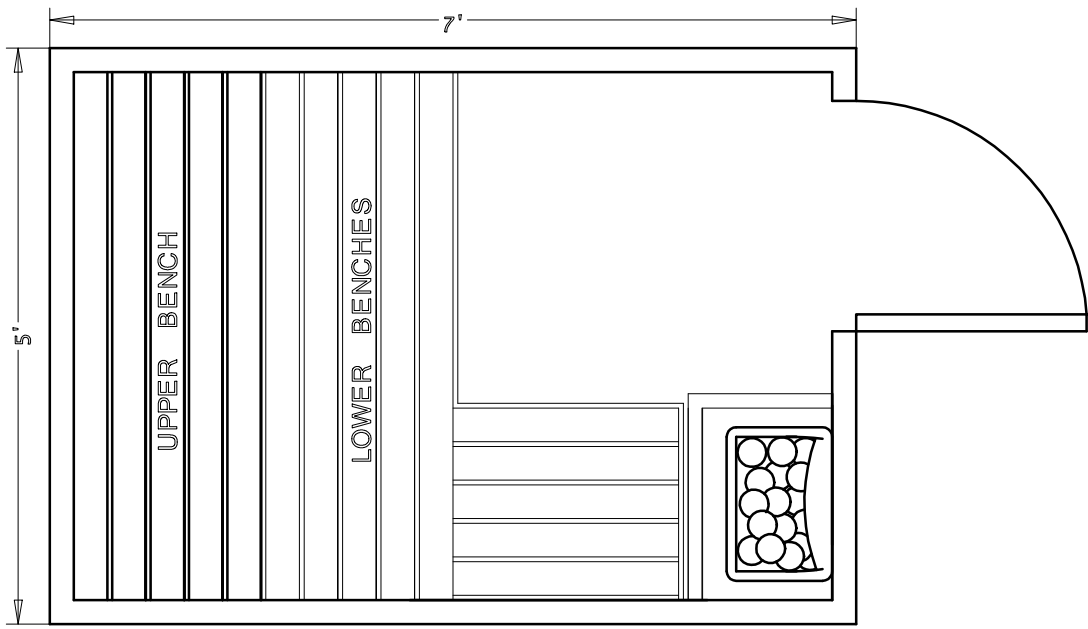

~~BALTIC~~
LEISURE

5' x 7' MODULAR PREBUILT 75PB11

Date	Series	By
2/16	Bronze	TSS
	Silver	
	Gold	
	Platinum	

5' x 7' MODULAR PREBUILT 75PB12

Date	Series	By
2/16	Bronze	TSS
	Silver	
	Gold	
	Platinum	

~~BALTIC~~
LEISURE