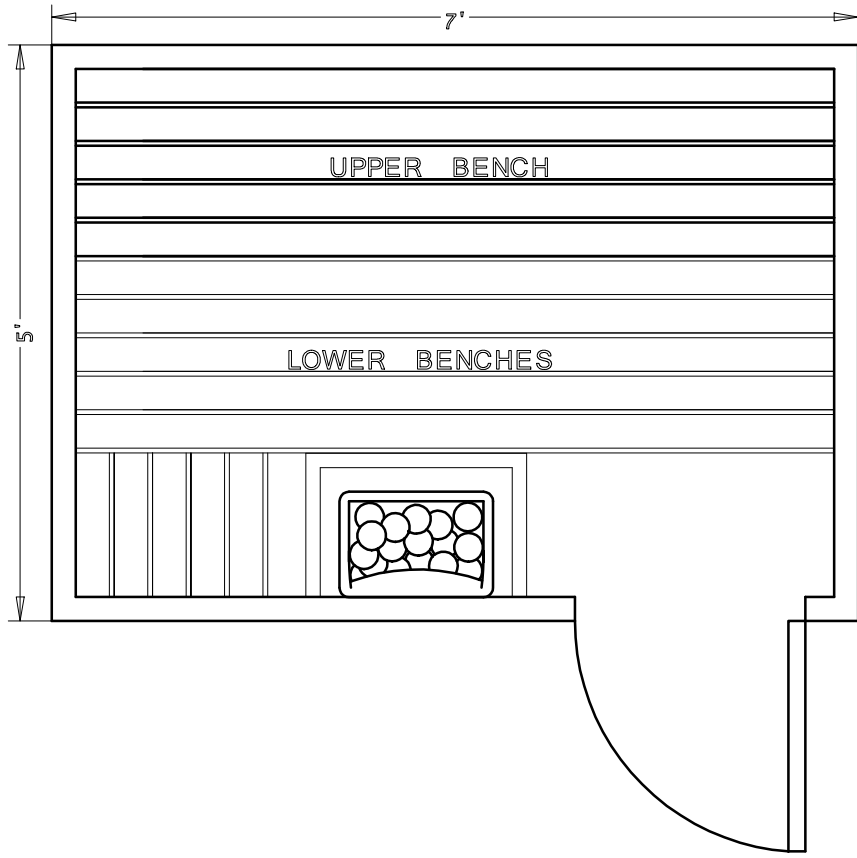

BALTIC
LEISURE

5' x 7' MODULAR PREBUILT 57PB32

Date	Series	By
2/16	Bronze	TSS
	Silver	
	Gold	
	Platinum