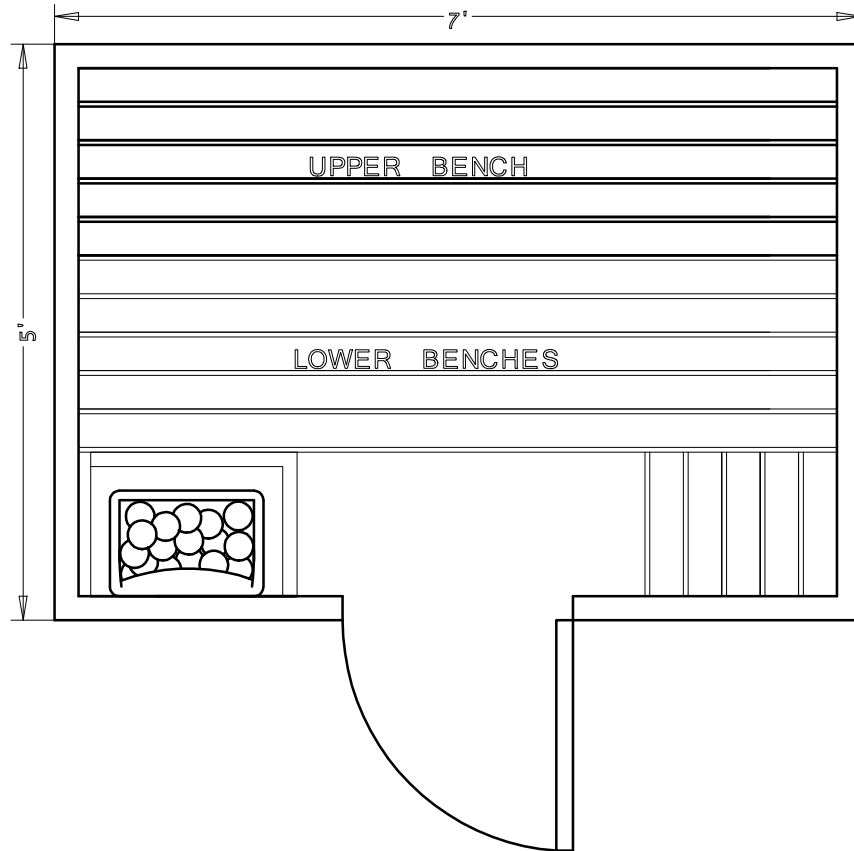

BALTIC
LEISURE

5' x 7' MODULAR PREBUILT 57PB11

Date	Series	By
2/16	Bronze	TSS
	Silver	
	Gold	
	Platinum	

BALTIC
LEISURE

5' x 7' MODULAR PREBUILT 57PB22

Date	Series	By
2/16	Bronze	TSS
	Silver	
	Gold	
	Platinum	