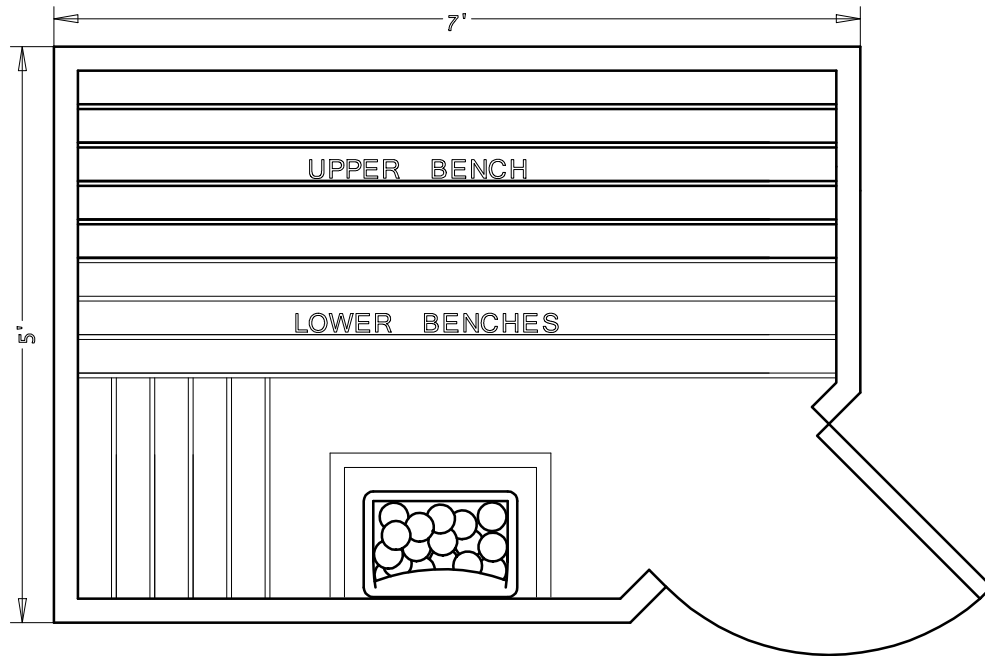

BALTIC
LEISURE

5' x 7' MODULAR PREBUILT 57PB42

Date	Series	By
2/16	Bronze	TSS
	Silver	
	Gold	
	Platinum