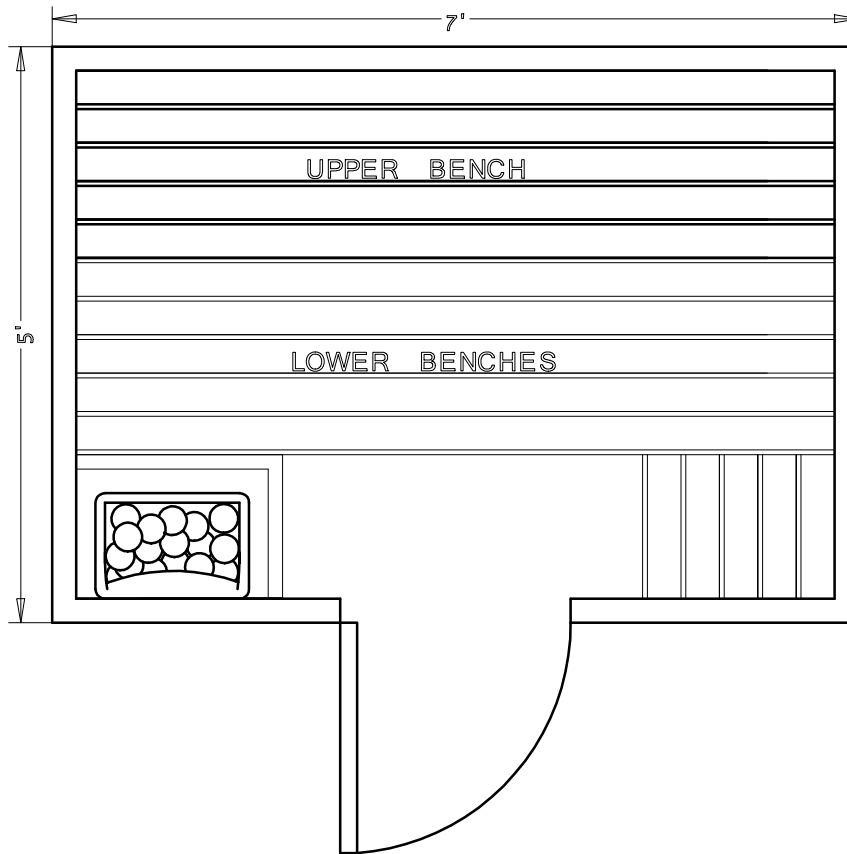

BALTIC
LEISURE

5' x 7' MODULAR PREBUILT 57PB11

Date	Series	By
2/16	Bronze	TSS
	Silver	
	Gold	
	Platinum	

BALTIC
LEISURE

5' x 7' MODULAR PREBUILT 57PB22

Date	Series	By
2/16	Bronze	TSS
	Silver	
	Gold	
	Platinum	