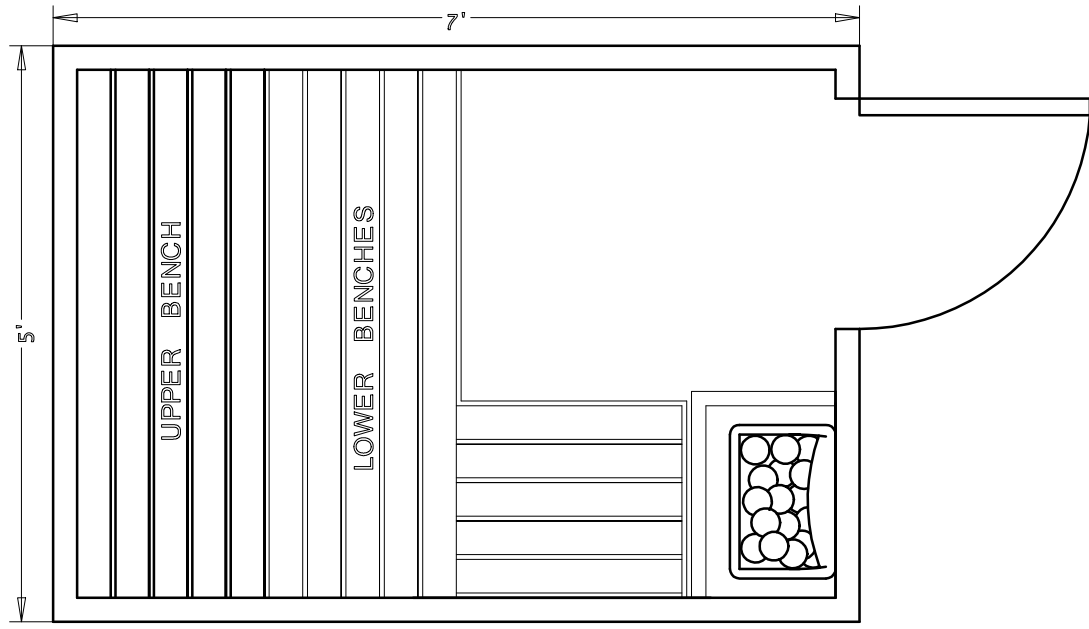

~~BALTIC~~
LEISURE

5' x 7' MODULAR PREBUILT 75PB22

Date	Series	By
2/16	Bronze	TSS
	Silver	
	Gold	
	Platinum