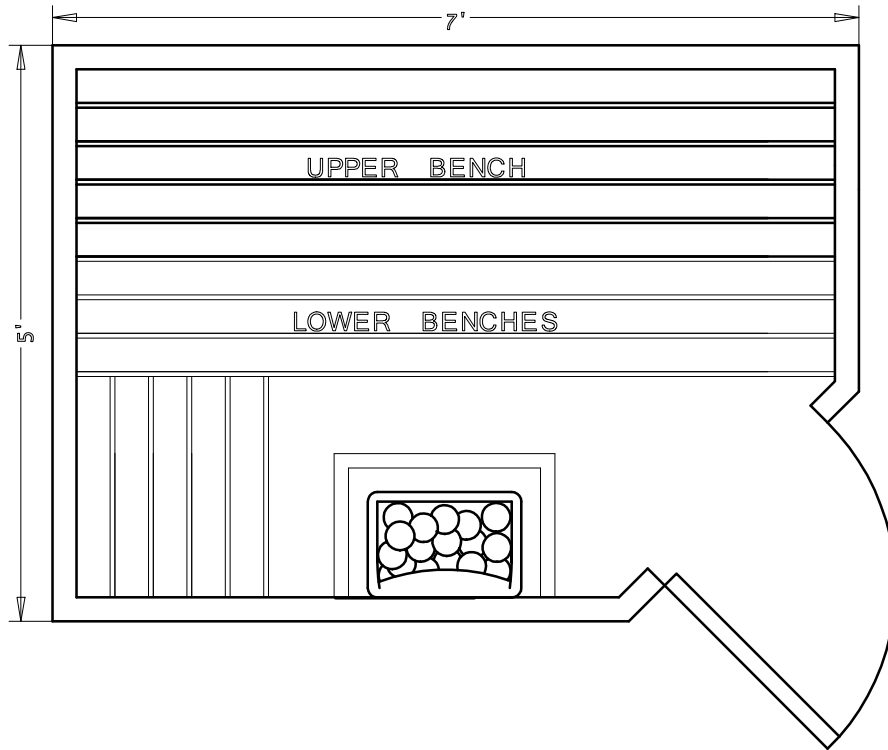

BALTIC
LEISURE

5' x 7' MODULAR PREBUILT 57PB31

Date	Series	By
2/16	Bronze	TSS
	Silver	
	Gold	
	Platinum	

BALTIC
LEISURE

5' x 7' MODULAR PREBUILT 57PB32

Date	Series	By
2/16	Bronze	TSS
	Silver	
	Gold	
	Platinum	