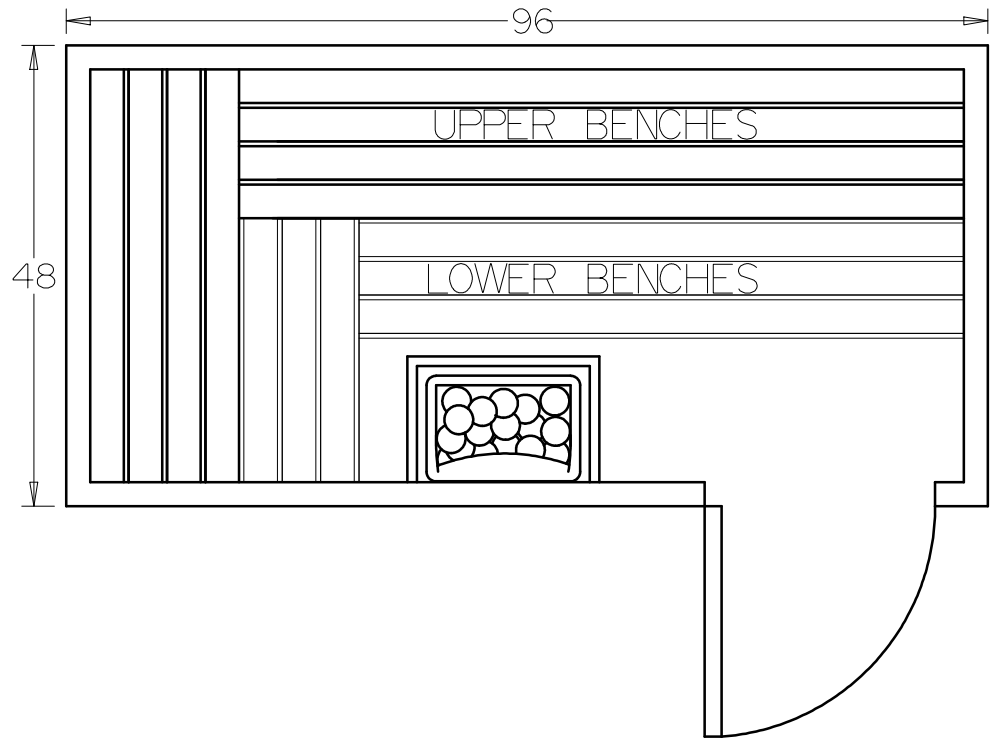

4' x 8' PREBUILT KIT 48PB21

Date	Series	By
	<b>Bronze</b>	
	<b>Silver</b>	
	<b>Gold</b>	
	<b>Platinum</b>	

BALTIC  
LEISURE

4' x 8' PREBUILT KIT 48PB22

Date	Series	By
	Bronze	
	Silver	
	Gold	
	Platinum	

**BALTIC**  
**LEISURE**

4' x 8' PREBUILT KIT 48PB31

Date	Series	By
	Bronze	
	Silver	
	Gold	
	Platinum	

**BALTIC**  
**LEISURE**

4' x 8' PREBUILT KIT 48PB32

Date	Series	By
	Bronze	
	Silver	
	Gold	
	Platinum	