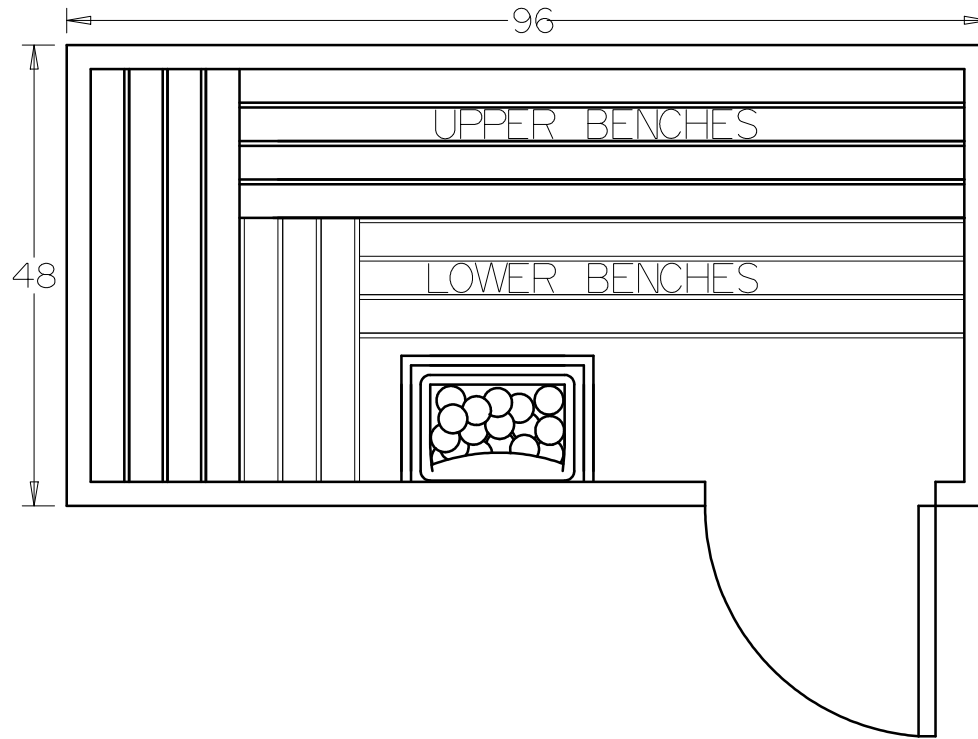

4' x 8' PREBUILT KIT 48PB21

Date	Series	By
	<b>Bronze</b>	
	<b>Silver</b>	
	<b>Gold</b>	
	<b>Platinum</b>	

BALTIC  
LEISURE

4' x 8' PREBUILT KIT 48PB22

Date	Series	By
	Bronze	
	Silver	
	Gold	
	Platinum	

**BALTIC**  
**LEISURE**

4' x 8' PREBUILT KIT 48PB31

Date	Series	By
	Bronze	
	Silver	
	Gold	
	Platinum	

**BALTIC**  
**LEISURE**

4' x 8' PREBUILT KIT 48PB32

Date	Series	By
	Bronze	
	Silver	
	Gold	
	Platinum	