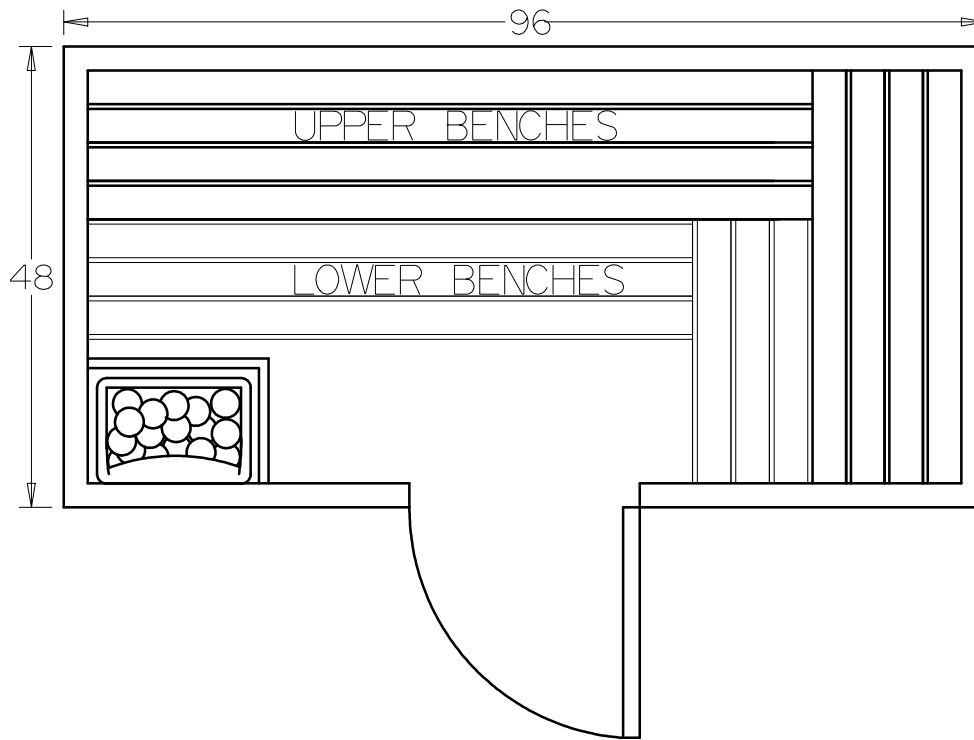

**BALTIC**  
LEISURE

4' x 8' PREBUILT KIT 48PB11

Date	Series	By
	Bronze	
	Silver	
	Gold	
	Platinum	

**BALTIC**  
LEISURE

4' x 8' PREBUILT KIT 48PB12

Date	Series	By
	Bronze	
	Silver	
	Gold	
	Platinum	

**BALTIC**  
LEISURE

4' x 8' PREBUILT KIT 48PB21

Date	Series	By
	<b>Bronze</b>	
	<b>Silver</b>	
	<b>Gold</b>	
	<b>Platinum</b>	

BALTIC  
LEISURE

4' x 8' PREBUILT KIT 48PB22

Date	Series	By
	Bronze	
	Silver	
	Gold	
	Platinum	

**BALTIC**  
**LEISURE**

4' x 8' PREBUILT KIT 48PB31

Date	Series	By
	Bronze	
	Silver	
	Gold	
	Platinum	

**BALTIC**  
**LEISURE**

4' x 8' PREBUILT KIT 48PB32

Date	Series	By
	Bronze	
	Silver	
	Gold	
	Platinum	