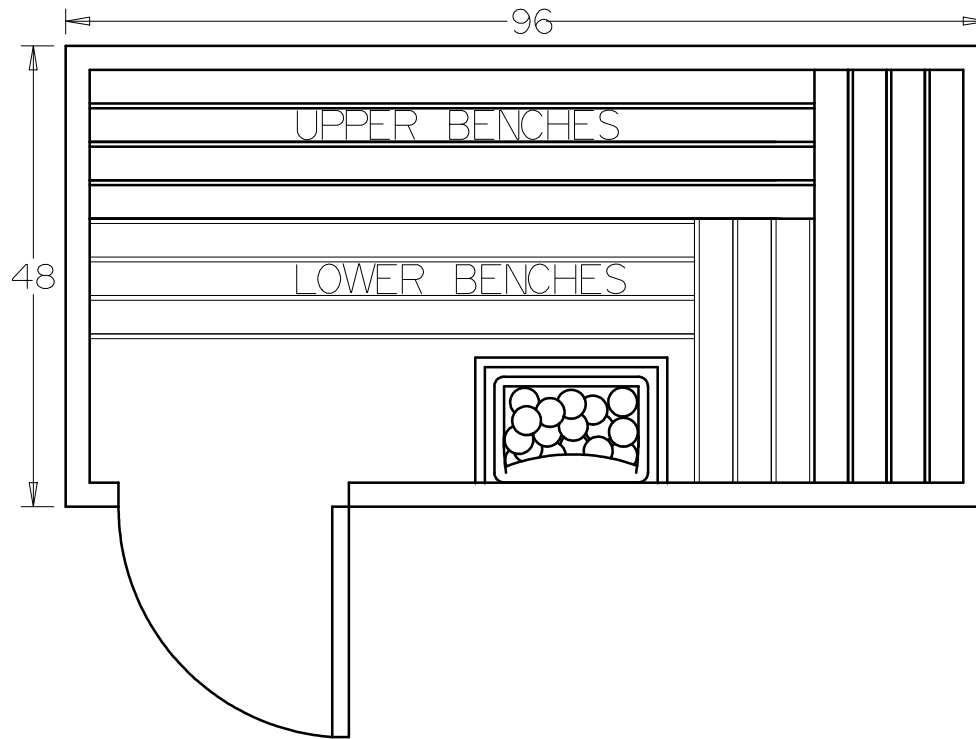

**BALTIC**  
LEISURE

4' x 8' PREBUILT KIT 48PB11

Date	Series	By
	Bronze	
	Silver	
	Gold	
	Platinum	

**BALTIC**  
LEISURE

4' x 8' PREBUILT KIT 48PB12

Date	Series	By
	Bronze	
	Silver	
	Gold	
	Platinum	

**BALTIC**  
LEISURE

4' x 8' PREBUILT KIT 48PB21

Date	Series	By
	<b>Bronze</b>	
	<b>Silver</b>	
	<b>Gold</b>	
	<b>Platinum</b>	

BALTIC  
LEISURE

4' x 8' PREBUILT KIT 48PB22

Date	Series	By
	Bronze	
	Silver	
	Gold	
	Platinum	

**BALTIC**  
**LEISURE**

4' x 8' PREBUILT KIT 48PB31

Date	Series	By
	Bronze	
	Silver	
	Gold	
	Platinum	

**BALTIC**  
**LEISURE**

4' x 8' PREBUILT KIT 48PB32

Date	Series	By
	Bronze	
	Silver	
	Gold	
	Platinum	