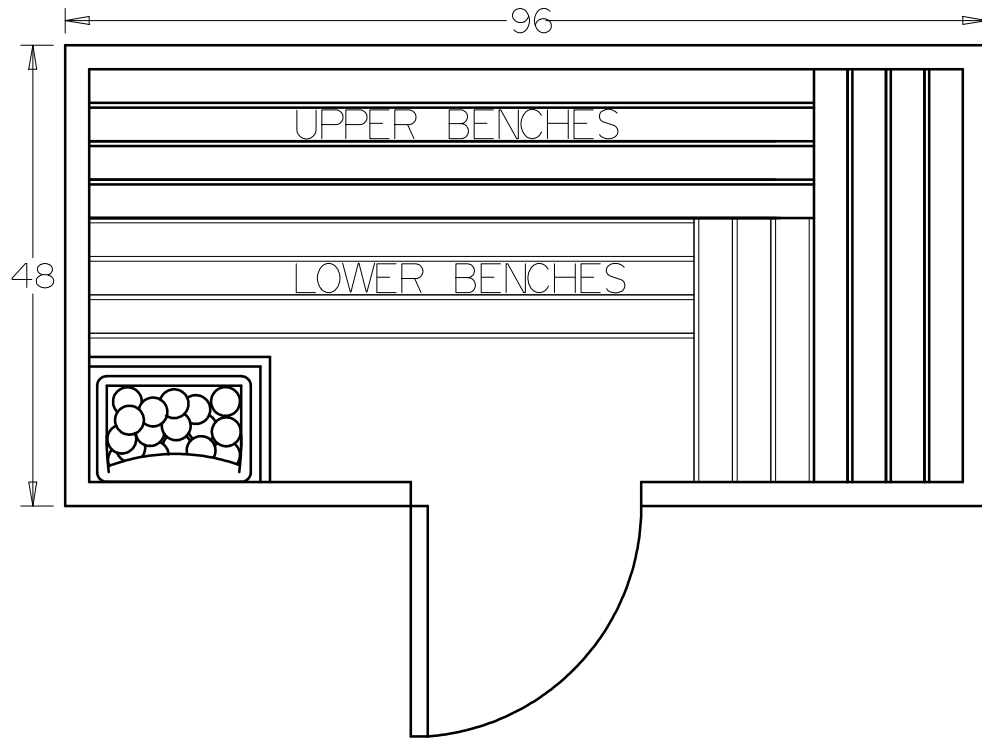

**BALTIC**  
LEISURE

4' x 8' PREBUILT KIT 48PB11

Date	Series	By
	Bronze	
	Silver	
	Gold	
	Platinum	

**BALTIC**  
LEISURE

4' x 8' PREBUILT KIT 48PB12

Date	Series	By
	Bronze	
	Silver	
	Gold	
	Platinum	

**BALTIC**  
LEISURE

4' x 8' PREBUILT KIT 48PB21

Date	Series	By
	<b>Bronze</b>	
	<b>Silver</b>	
	<b>Gold</b>	
	<b>Platinum</b>	

BALTIC  
LEISURE

4' x 8' PREBUILT KIT 48PB22

Date	Series	By
	Bronze	
	Silver	
	Gold	
	Platinum	

**BALTIC**  
**LEISURE**

4' x 8' PREBUILT KIT 48PB31

Date	Series	By
	Bronze	
	Silver	
	Gold	
	Platinum	

**BALTIC**  
**LEISURE**

4' x 8' PREBUILT KIT 48PB32

Date	Series	By
	Bronze	
	Silver	
	Gold	
	Platinum	