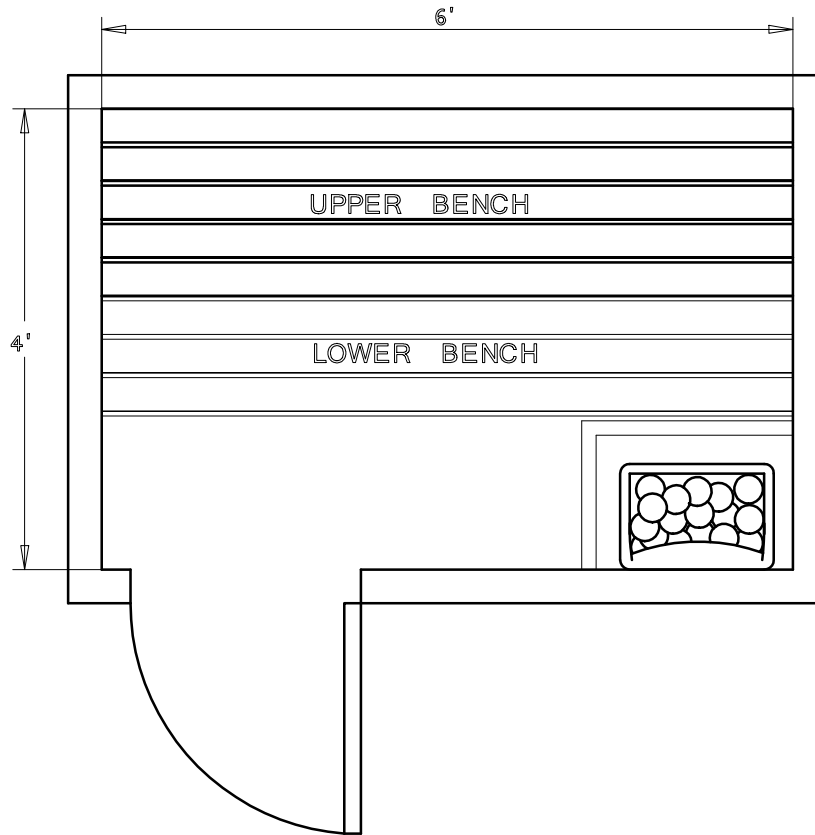

BALTIC
LEISURE

4' x 6' PRECUT KIT 46PC11

Date	Series	By
2/16	Bronze	TSS
	Silver	
	Gold	
	Platinum	

BALTIC
LEISURE

4' x 6' PRECUT KIT 46PC12

Date	Series	By
2/16	Bronze	TSS
	Silver	
	Gold	
	Platinum	

BALTIC
LEISURE