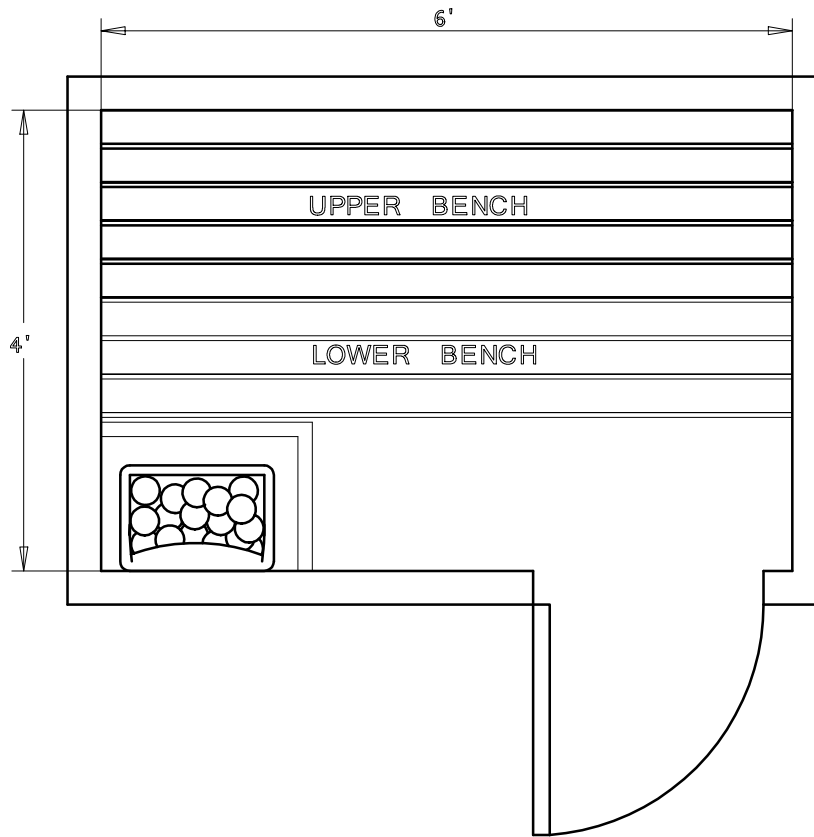

BALTIC
LEISURE

4' x 6' PRECUT KIT 46PC11

Date	Series	By
2/16	Bronze	TSS
	Silver	
	Gold	
	Platinum	

BALTIC
LEISURE

4' x 6' PRECUT KIT 46PC12

Date	Series	By
2/16	Bronze	TSS
	Silver	
	Gold	
	Platinum	

BALTIC
LEISURE

4' x 6' PRECUT KIT 46PC21

Date	Series	By
2/16	Bronze	TSS
	Silver	
	Gold	
	Platinum	

BALTIC
LEISURE

4' x 6' PRECUT KIT 46PC22

Date	Series	By
2/16	Bronze	TSS
	Silver	
	Gold	
	Platinum	

BALTIC
LEISURE

4' x 6' PRECUT KIT 64PC11