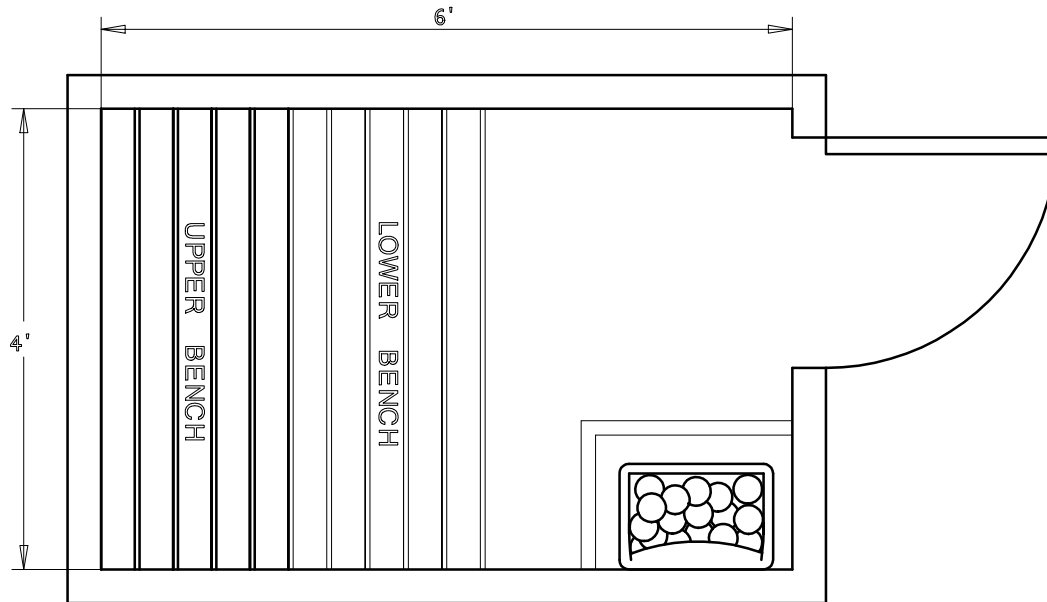

Date	Series	By
2/16	Bronze	TSS
	Silver	
	Gold	
	Platinum	

BALTIC
LEISURE

4' x 6' PRECUT KIT 64PC12

Date	Series	By
2/16	Bronze	TSS
	Silver	
	Gold	
	Platinum	

~~BALTIC~~
LEISURE

4' x 6' PRECUT KIT 64PC21

Date	Series	By
2/16	Bronze	TSS
	Silver	
	Gold	
	Platinum	