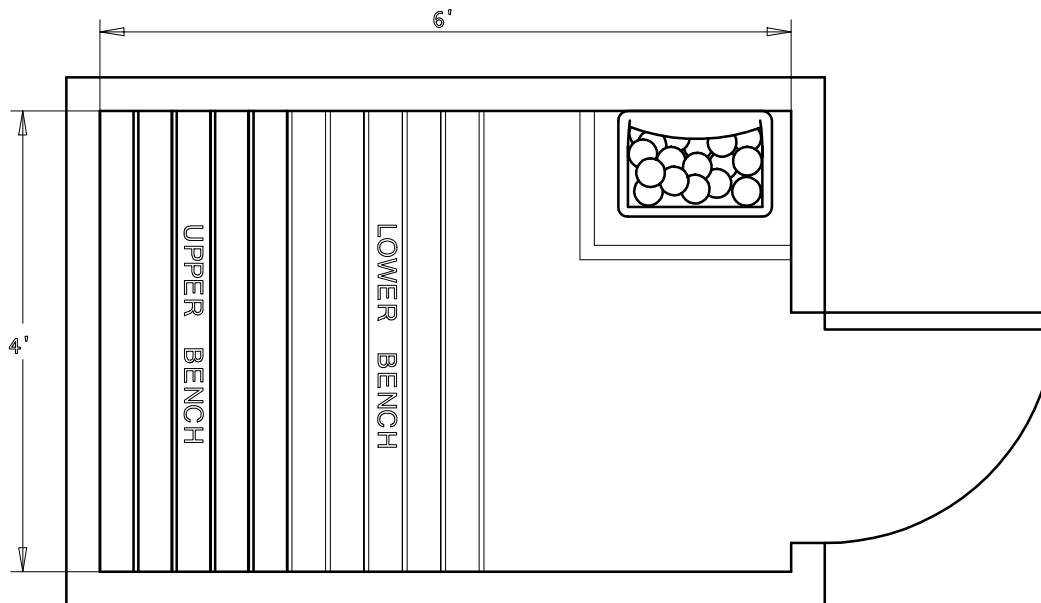

4' x 6' PRECUT KIT 46PC21

Date	Series	By
2/16	Bronze	TSS
	Silver	
	Gold	
	Platinum	

BALTIC
LEISURE

4' x 6' PRECUT KIT 46PC22

Date	Series	By
2/16	Bronze	TSS
	Silver	
	Gold	
	Platinum	

BALTIC
LEISURE

4' x 6' PRECUT KIT 64PC11

Date	Series	By
2/16	Bronze	TSS
	Silver	
	Gold	
	Platinum	

BALTIC
LEISURE

4' x 6' PRECUT KIT 64PC12

Date	Series	By
2/16	Bronze	TSS
	Silver	
	Gold	
	Platinum	

~~BALTIC~~
LEISURE

4' x 6' PRECUT KIT 64PC21

Date	Series	By
2/16	Bronze	TSS
	Silver	
	Gold	
	Platinum	