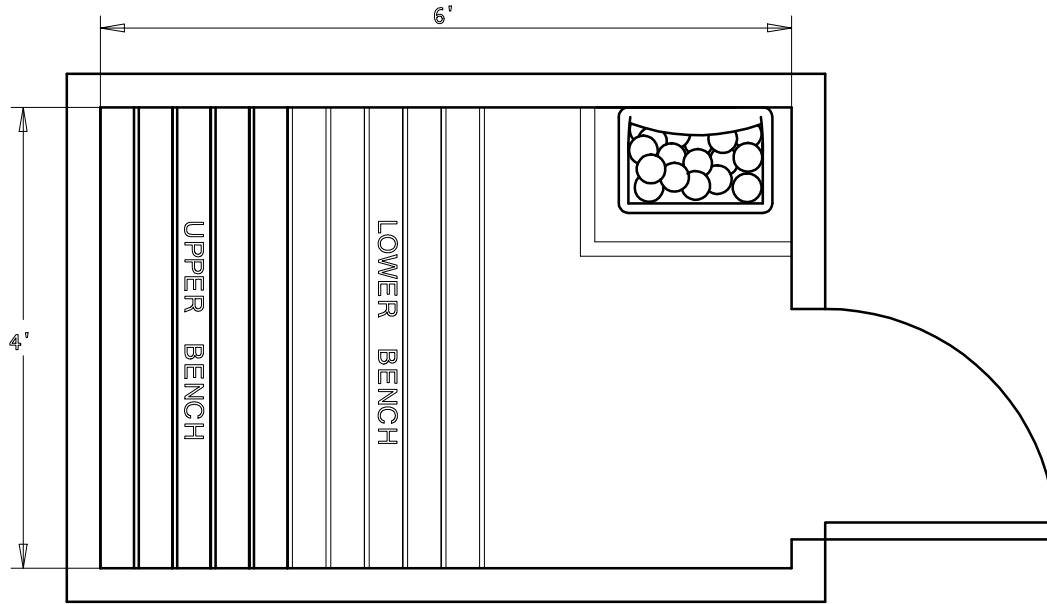

4' x 6' PRECUT KIT 46PC21

Date	Series	By
2/16	Bronze	TSS
	Silver	
	Gold	
	Platinum	

BALTIC
LEISURE

4' x 6' PRECUT KIT 46PC22

Date	Series	By
2/16	Bronze	TSS
	Silver	
	Gold	
	Platinum	

BALTIC
LEISURE

4' x 6' PRECUT KIT 64PC11

Date	Series	By
2/16	Bronze	TSS
	Silver	
	Gold	
	Platinum	

BALTIC
LEISURE

4' x 6' PRECUT KIT 64PC12

Date	Series	By
2/16	Bronze	TSS
	Silver	
	Gold	
	Platinum	

~~BALTIC~~
LEISURE

4' x 6' PRECUT KIT 64PC21

Date	Series	By
2/16	Bronze	TSS
	Silver	
	Gold	
	Platinum	