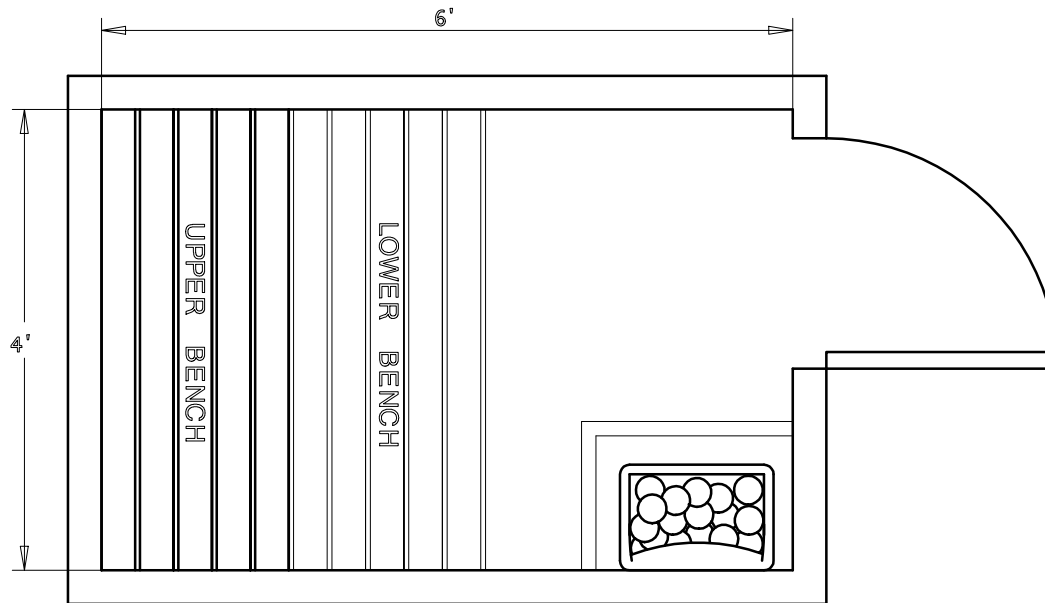

4' x 6' PRECUT KIT 46PC21

Date	Series	By
2/16	Bronze	TSS
	Silver	
	Gold	
	Platinum	

BALTIC
LEISURE

4' x 6' PRECUT KIT 46PC22

Date	Series	By
2/16	Bronze	TSS
	Silver	
	Gold	
	Platinum	

BALTIC
LEISURE

4' x 6' PRECUT KIT 64PC11

Date	Series	By
2/16	Bronze	TSS
	Silver	
	Gold	
	Platinum	

BALTIC
LEISURE

4' x 6' PRECUT KIT 64PC12

Date	Series	By
2/16	Bronze	TSS
	Silver	
	Gold	
	Platinum	

~~BALTIC~~
LEISURE

4' x 6' PRECUT KIT 64PC21

Date	Series	By
2/16	Bronze	TSS
	Silver	
	Gold	
	Platinum	