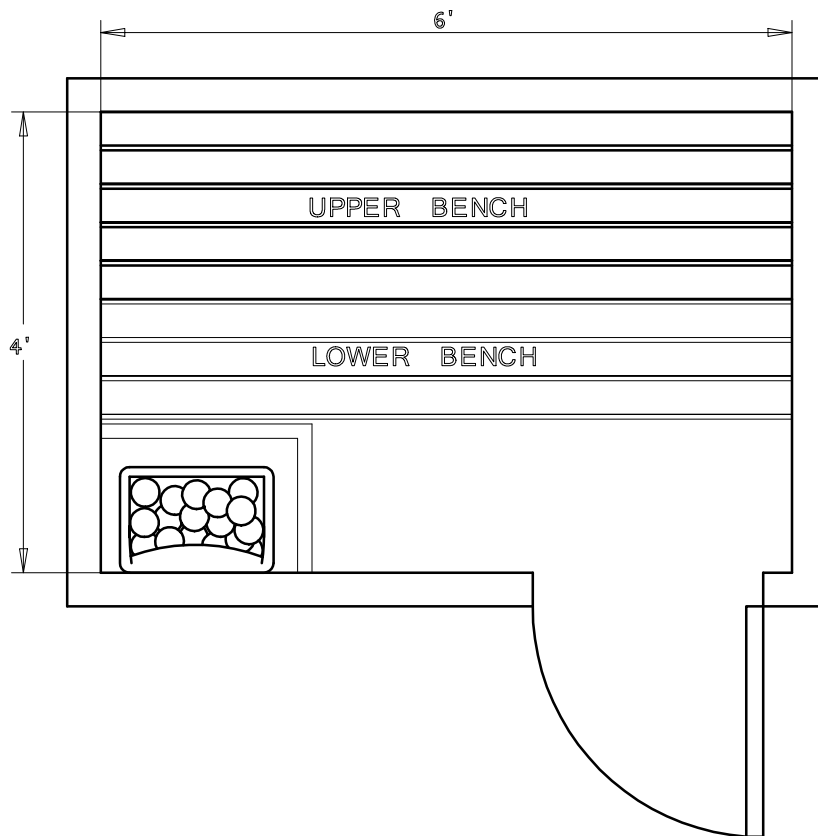

BALTIC
LEISURE

4' x 6' PRECUT KIT 46PC11

Date	Series	By
2/16	Bronze	TSS
	Silver	
	Gold	
	Platinum	

BALTIC
LEISURE

4' x 6' PRECUT KIT 46PC12

Date	Series	By
2/16	Bronze	TSS
	Silver	
	Gold	
	Platinum	

BALTIC
LEISURE

4' x 6' PRECUT KIT 46PC21

Date	Series	By
2/16	Bronze	TSS
	Silver	
	Gold	
	Platinum	

BALTIC
LEISURE

4' x 6' PRECUT KIT 46PC22

Date	Series	By
2/16	Bronze	TSS
	Silver	
	Gold	
	Platinum	

BALTIC
LEISURE

4' x 6' PRECUT KIT 64PC11