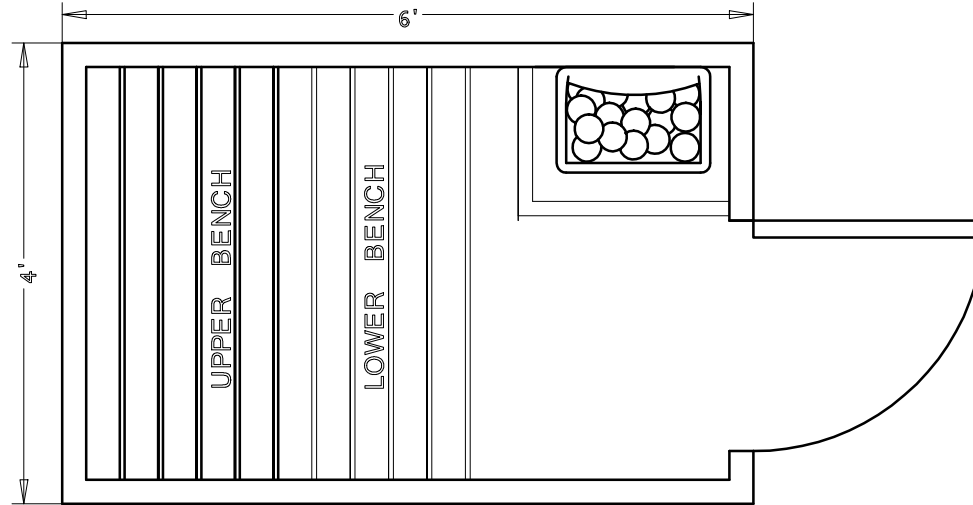

BALTIC
LEISURE

4' x 6' MODULAR PREBUILT 64PB12

Date	Series	By
2/16	Bronze	TSS
	Silver	
	Gold	
	Platinum