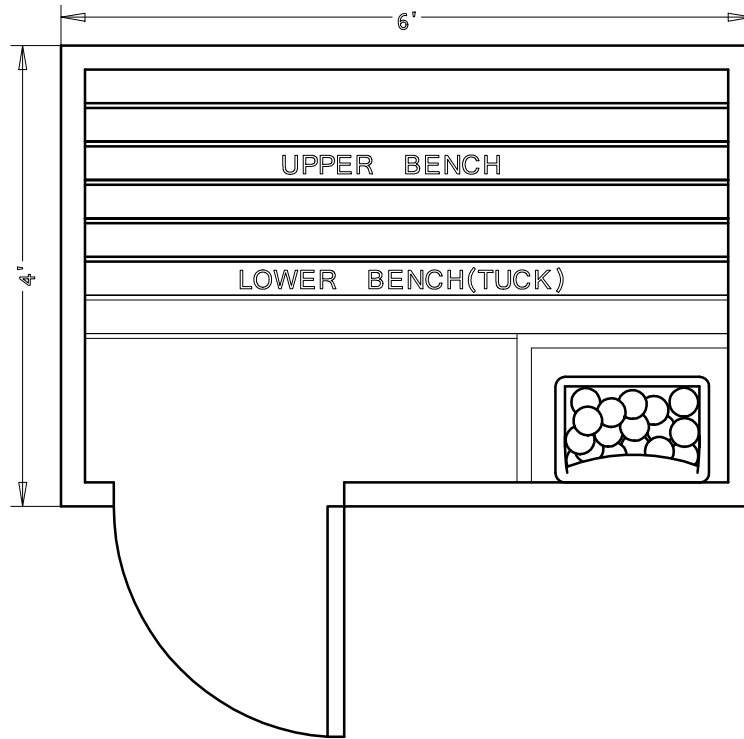

~~BALTIC~~  
LEISURE

4' x 6' MODULAR PREBUILT 46PB11

Date	Series	By
2/16	Bronze	TSS
	Silver	
	Gold	
	Platinum	

~~BALTIC~~  
LEISURE

4' x 6' MODULAR PREBUILT 46PB12

Date	Series	By
2/16	Bronze	TSS
	Silver	
	Gold	
	Platinum	