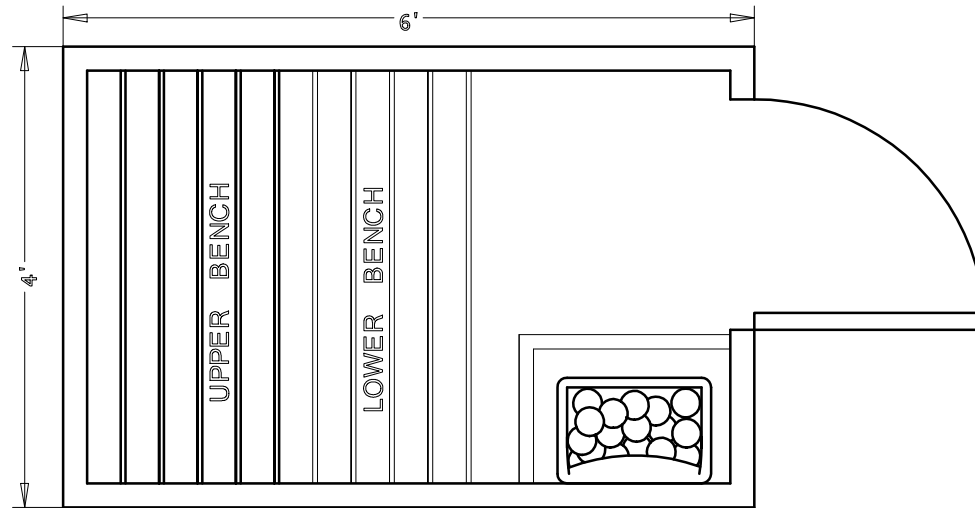

BALTIC
LEISURE

4' x 6' MODULAR PREBUILT 64PB21

Date	Series	By
2/16	Bronze	TSS
	Silver	
	Gold	
	Platinum