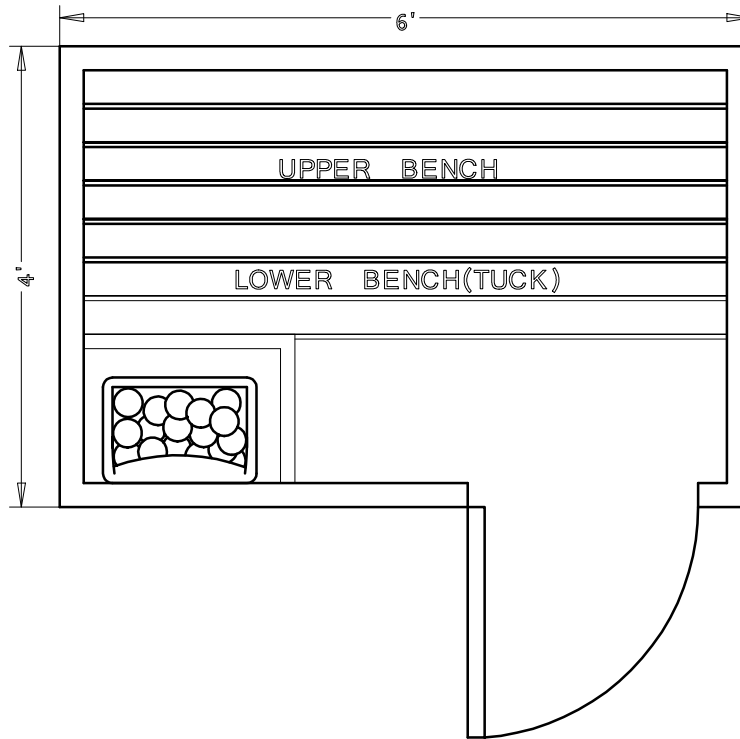

~~BALTIC~~  
LEISURE

4' x 6' MODULAR PREBUILT 46PB11

Date	Series	By
2/16	Bronze	TSS
	Silver	
	Gold	
	Platinum	

~~BALTIC~~  
LEISURE

4' x 6' MODULAR PREBUILT 46PB12

Date	Series	By
2/16	Bronze	TSS
	Silver	
	Gold	
	Platinum	

**BALTIC  
LEISURE**

4' x 6' MODULAR PREBUILT 46PB21

Date	Series	By
2/16	Bronze	TSS
	Silver	
	Gold	
	Platinum	

BALTIC  
LEISURE

4' x 6' MODULAR PREBUILT 46PB22

Date	Series	By
2/16	Bronze	TSS
	Silver	
	Gold	
	Platinum	