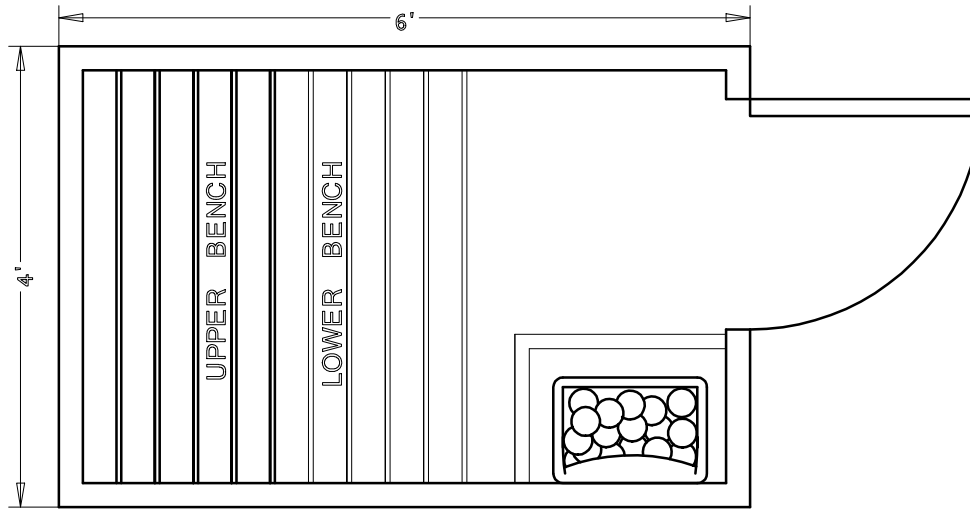

Date	Series	By
2/16	Bronze	TSS
	Silver	
	Gold	
	Platinum	

BALTIC  
LEISURE

4' x 6' MODULAR PREBUILT 64PB21

Date	Series	By
2/16	Bronze	TSS
	Silver	
	Gold	
	Platinum	

~~BALTIC~~  
LEISURE

4' x 6' MODULAR PREBUILT 64PB22