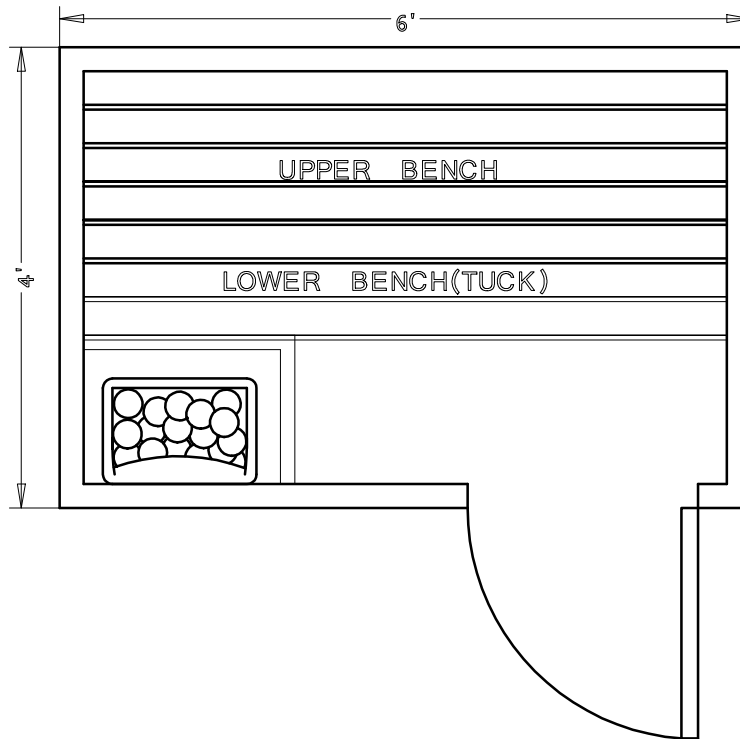

~~BALTIC~~  
LEISURE

4' x 6' MODULAR PREBUILT 46PB11

Date	Series	By
2/16	Bronze	TSS
	Silver	
	Gold	
	Platinum	

~~BALTIC~~  
LEISURE

4' x 6' MODULAR PREBUILT 46PB12

Date	Series	By
2/16	Bronze	TSS
	Silver	
	Gold	
	Platinum	

**BALTIC  
LEISURE**

4' x 6' MODULAR PREBUILT 46PB21

Date	Series	By
2/16	Bronze	TSS
	Silver	
	Gold	
	Platinum	

BALTIC  
LEISURE

4' x 6' MODULAR PREBUILT 46PB22

Date	Series	By
2/16	Bronze	TSS
	Silver	
	Gold	
	Platinum	