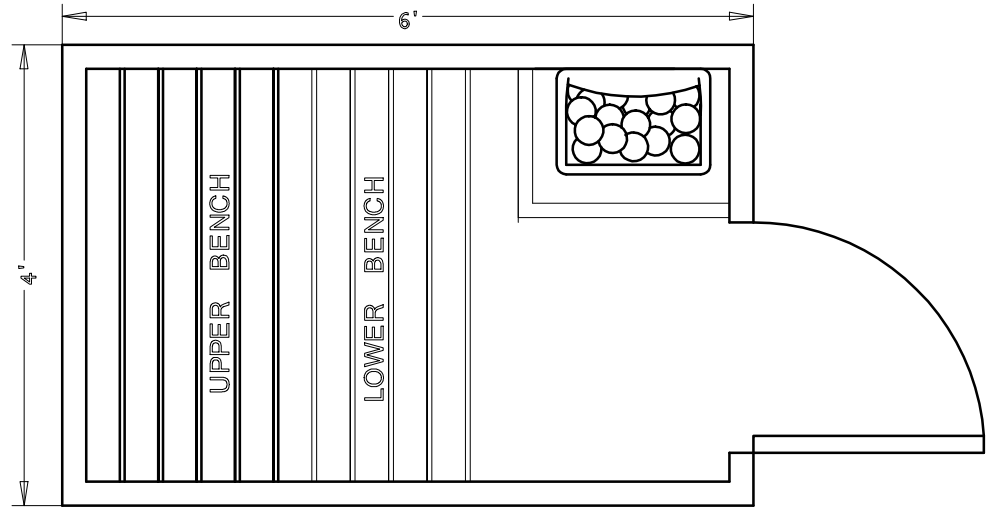

**BALTIC  
LEISURE**

4' x 6' MODULAR PREBUILT 46PB21

Date	Series	By
2/16	Bronze	TSS
	Silver	
	Gold	
	Platinum	

BALTIC  
LEISURE

4' x 6' MODULAR PREBUILT 46PB22

Date	Series	By
2/16	Bronze	TSS
	Silver	
	Gold	
	Platinum	