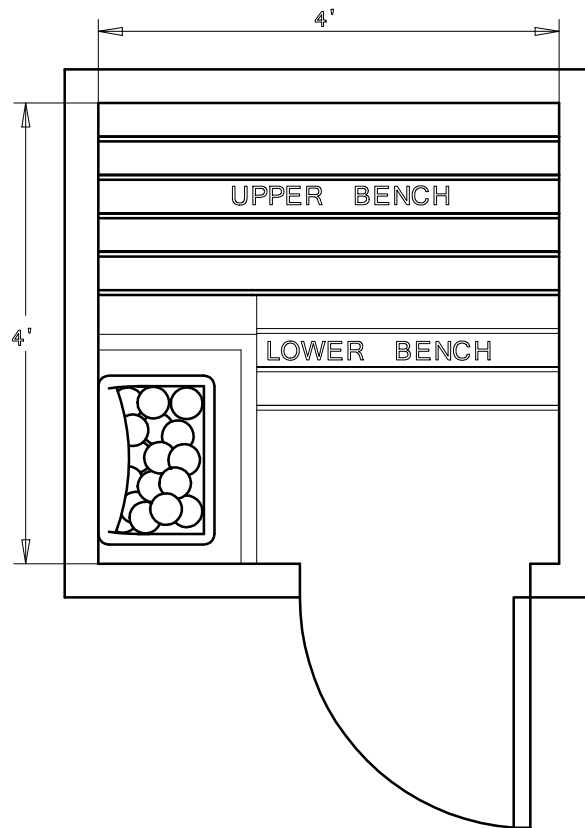

**BALTIC
LEISURE**

4' x 4' PRECUT KIT 44PC11

Date	Series	By
2/16	Bronze	TSS
	Silver	
	Gold	
	Platinum	

~~BALTIC~~
LEISURE

4' x 4' PRECUT KIT 44PC12

Date	Series	By
2/16	Bronze	TSS
	Silver	
	Gold	
	Platinum	

BALTIC
LEISURE

4' x 4' PRECUT KIT 44PC21

Date	Series	By
2/16	Bronze	TSS
	Silver	
	Gold	
	Platinum	

BALTIC
~~LEISURE~~

4' x 4' PRECUT KIT 44PC22

Date	Series	By
2/16	Bronze	TSS
	Silver	
	Gold	
	Platinum	