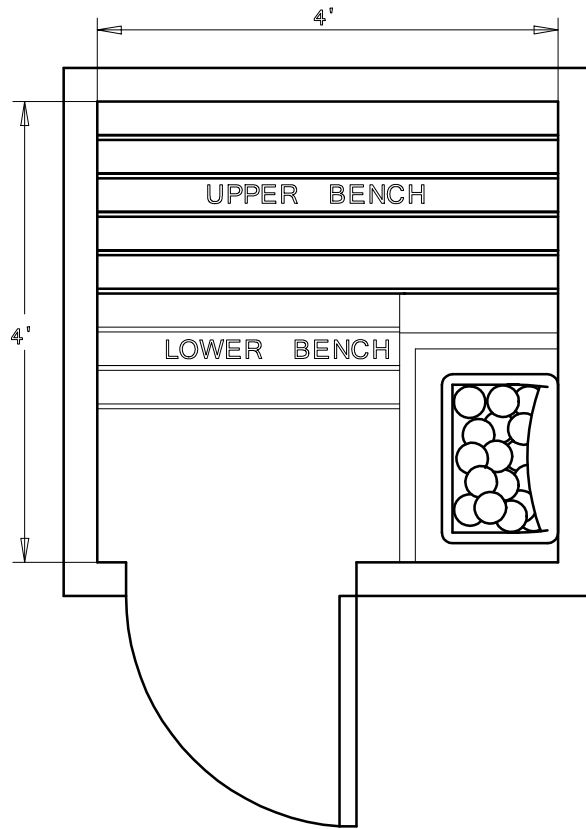

**BALTIC
LEISURE**

4' x 4' PRECUT KIT 44PC11

Date	Series	By
2/16	Bronze	TSS
	Silver	
	Gold	
	Platinum	

~~BALTIC~~
LEISURE

4' x 4' PRECUT KIT 44PC12

Date	Series	By
2/16	Bronze	TSS
	Silver	
	Gold	
	Platinum	

BALTIC
LEISURE

4' x 4' PRECUT KIT 44PC21

Date	Series	By
2/16	Bronze	TSS
	Silver	
	Gold	
	Platinum	

BALTIC
~~LEISURE~~

4' x 4' PRECUT KIT 44PC22

Date	Series	By
2/16	Bronze	TSS
	Silver	
	Gold	
	Platinum	