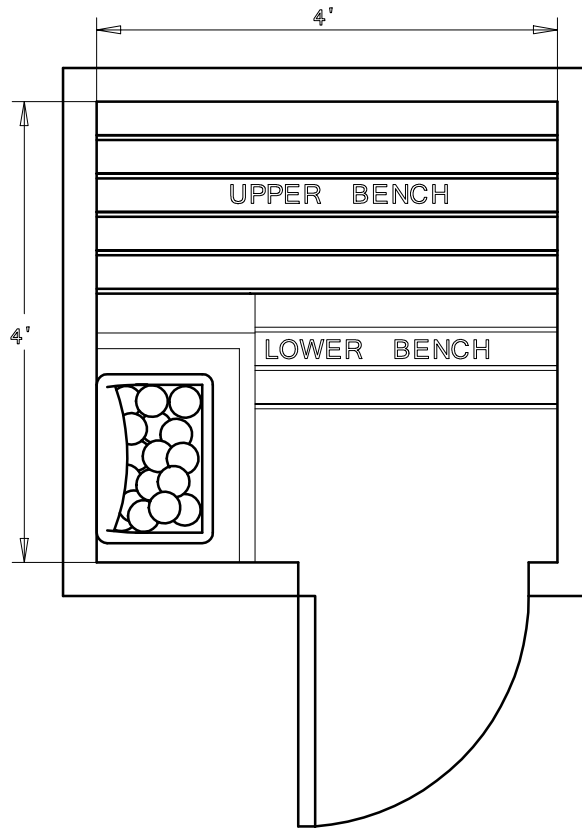

**BALTIC
LEISURE**

4' x 4' PRECUT KIT 44PC11

Date	Series	By
2/16	Bronze	TSS
	Silver	
	Gold	
	Platinum	

~~BALTIC~~
LEISURE

4' x 4' PRECUT KIT 44PC12

Date	Series	By
2/16	Bronze	TSS
	Silver	
	Gold	
	Platinum	

BALTIC
LEISURE

4' x 4' PRECUT KIT 44PC21

Date	Series	By
2/16	Bronze	TSS
	Silver	
	Gold	
	Platinum	

BALTIC
~~LEISURE~~

4' x 4' PRECUT KIT 44PC22

Date	Series	By
2/16	Bronze	TSS
	Silver	
	Gold	
	Platinum	