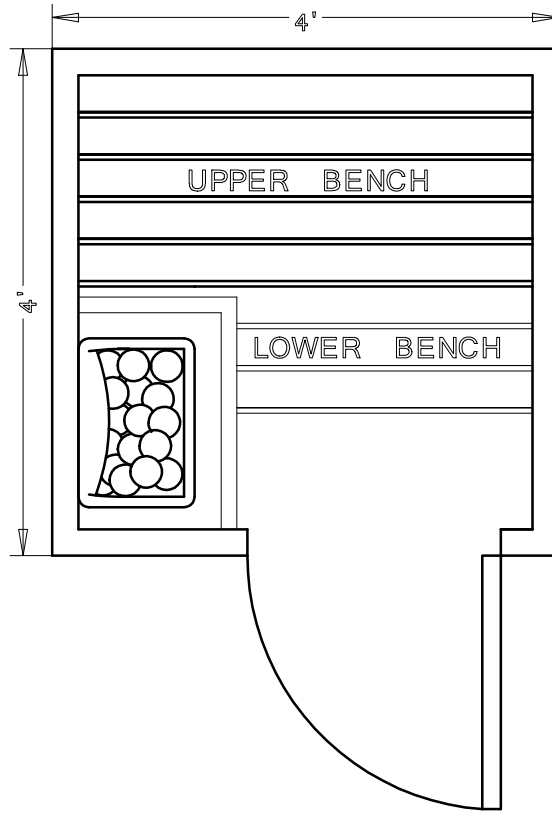

BALTIC
LEISURE

4' x 4' MODULAR PREBUILT 44PB11

Date	Series	By
2/16	Bronze	TSS
	Silver	
	Gold	
	Platinum	

~~BALTIC~~
LEISURE

4' x 4' MODULAR PREBUILT 44PB12

Date	Series	By
2/16	Bronze	TSS
	Silver	
	Gold	
	Platinum	

BALTIC
LEISURE

4' x 4' MODULAR PREBUILT 44PB21

Date	Series	By
2/16	Bronze	TSS
	Silver	
	Gold	
	Platinum	

BALTIC
LEISURE

4' x 4' MODULAR PREBUILT 44PB22

Date	Series	By
2/16	Bronze	TSS
	Silver	
	Gold	
	Platinum	