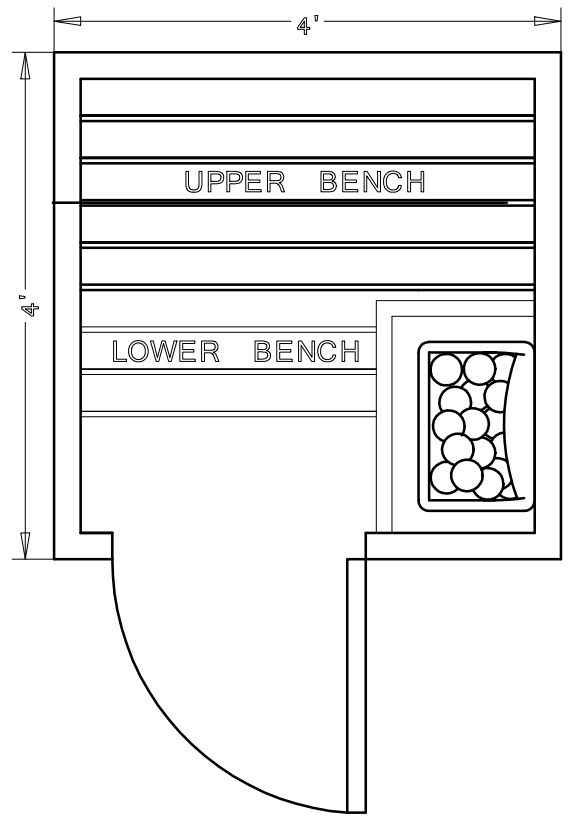

BALTIC
LEISURE

4' x 4' MODULAR PREBUILT 44PB11

Date	Series	By
2/16	Bronze	TSS
	Silver	
	Gold	
	Platinum	

~~BALTIC~~
LEISURE

4' x 4' MODULAR PREBUILT 44PB12

Date	Series	By
2/16	Bronze	TSS
	Silver	
	Gold	
	Platinum	

BALTIC
LEISURE

4' x 4' MODULAR PREBUILT 44PB21

Date	Series	By
2/16	Bronze	TSS
	Silver	
	Gold	
	Platinum	

BALTIC
LEISURE

4' x 4' MODULAR PREBUILT 44PB22

Date	Series	By
2/16	Bronze	TSS
	Silver	
	Gold	
	Platinum	