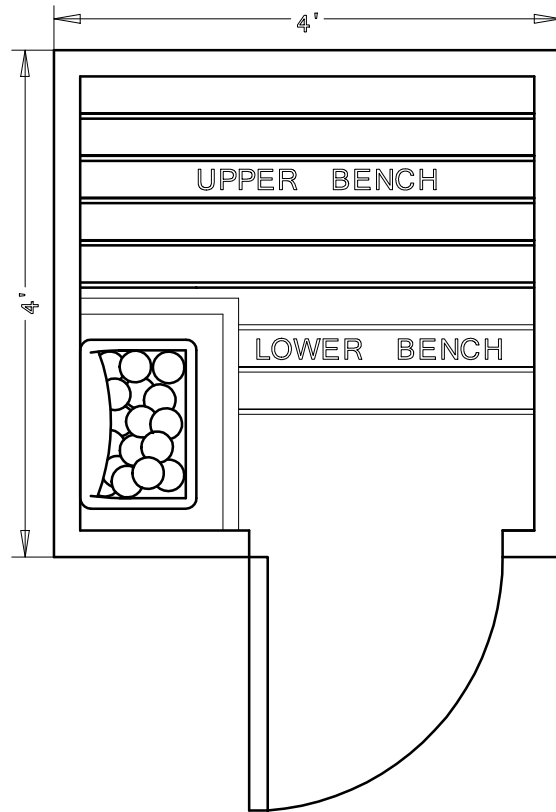

BALTIC
LEISURE

4' x 4' MODULAR PREBUILT 44PB11

Date	Series	By
2/16	Bronze	TSS
	Silver	
	Gold	
	Platinum	

~~BALTIC~~
LEISURE

4' x 4' MODULAR PREBUILT 44PB12

Date	Series	By
2/16	Bronze	TSS
	Silver	
	Gold	
	Platinum	

BALTIC
LEISURE

4' x 4' MODULAR PREBUILT 44PB21

Date	Series	By
2/16	Bronze	TSS
	Silver	
	Gold	
	Platinum	

BALTIC
LEISURE

4' x 4' MODULAR PREBUILT 44PB22

Date	Series	By
2/16	Bronze	TSS
	Silver	
	Gold	
	Platinum	