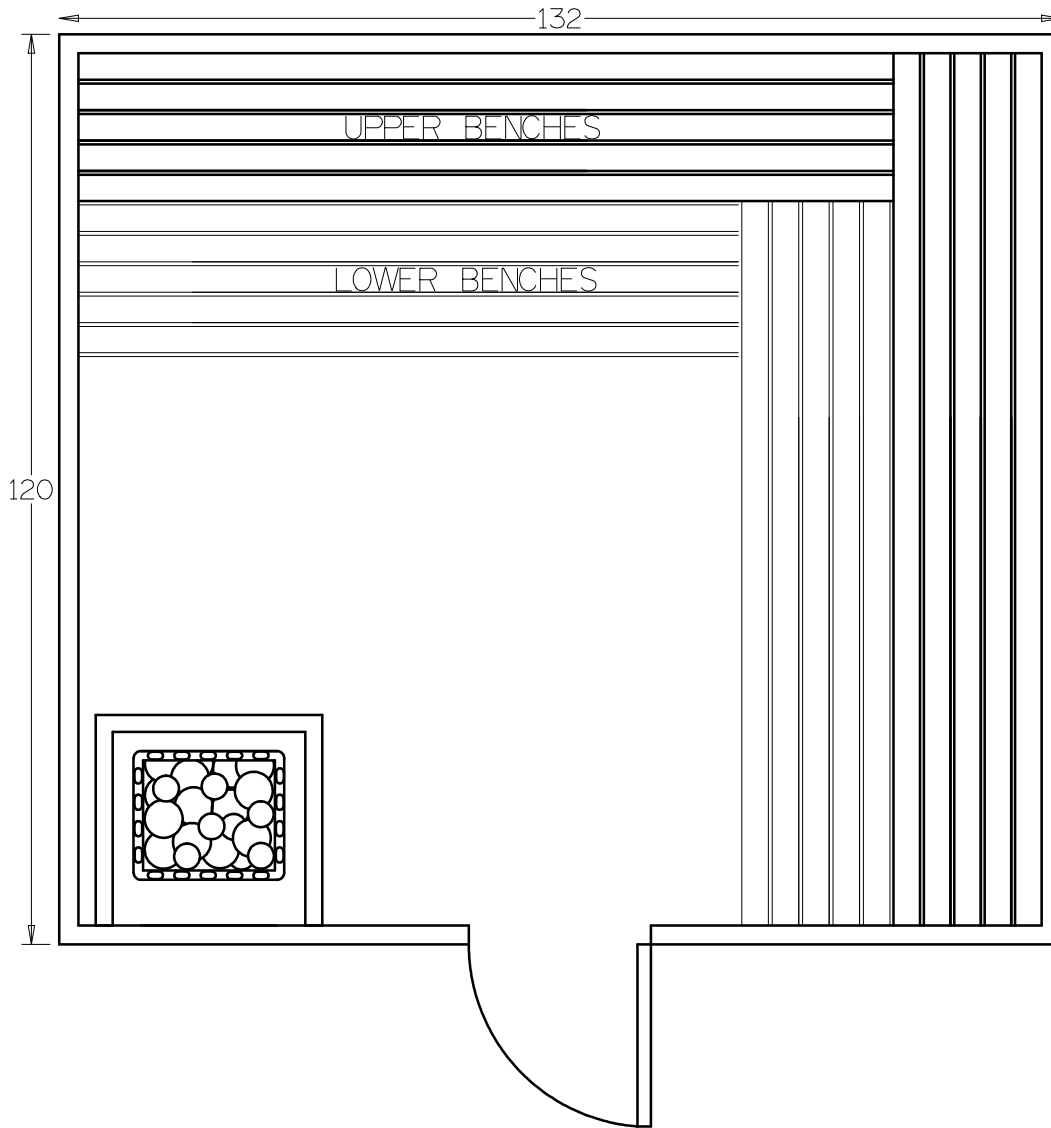

BALTIC
LEISURE

10' x 11' PREBUILT KIT 1011PB11

Date	Series	By
	Bronze	
	Silver	
	Gold	
	Platinum	

BALTIC
LEISURE

10' x 11' PREBUILT KIT 1011PB12

Date	Series	By
	Bronze	
	Silver	
	Gold	
	Platinum	

BALTIC
LEISURE

10' x 11' PREBUILT KIT 1011PB21

Date	Series	By
	Bronze	
	Silver	
	Gold	
	Platinum	

BALTIC
LEISURE

10' x 11' PREBUILT KIT 1011PB22

Date	Series	By
	Bronze	
	Silver	
	Gold	
	Platinum	

BALTICLEISURE.COM

610-932-5700

BALTIC
LEISURE

10' x 11' PREBUILT KIT 1011PB31

Date	Series	By
	Bronze	
	Silver	
	Gold	
	Platinum	

BALTIC
LEISURE

10' x 11' PREBUILT KIT 1011PB32

Date	Series	By
	Bronze	
	Silver	
	Gold	
	Platinum	