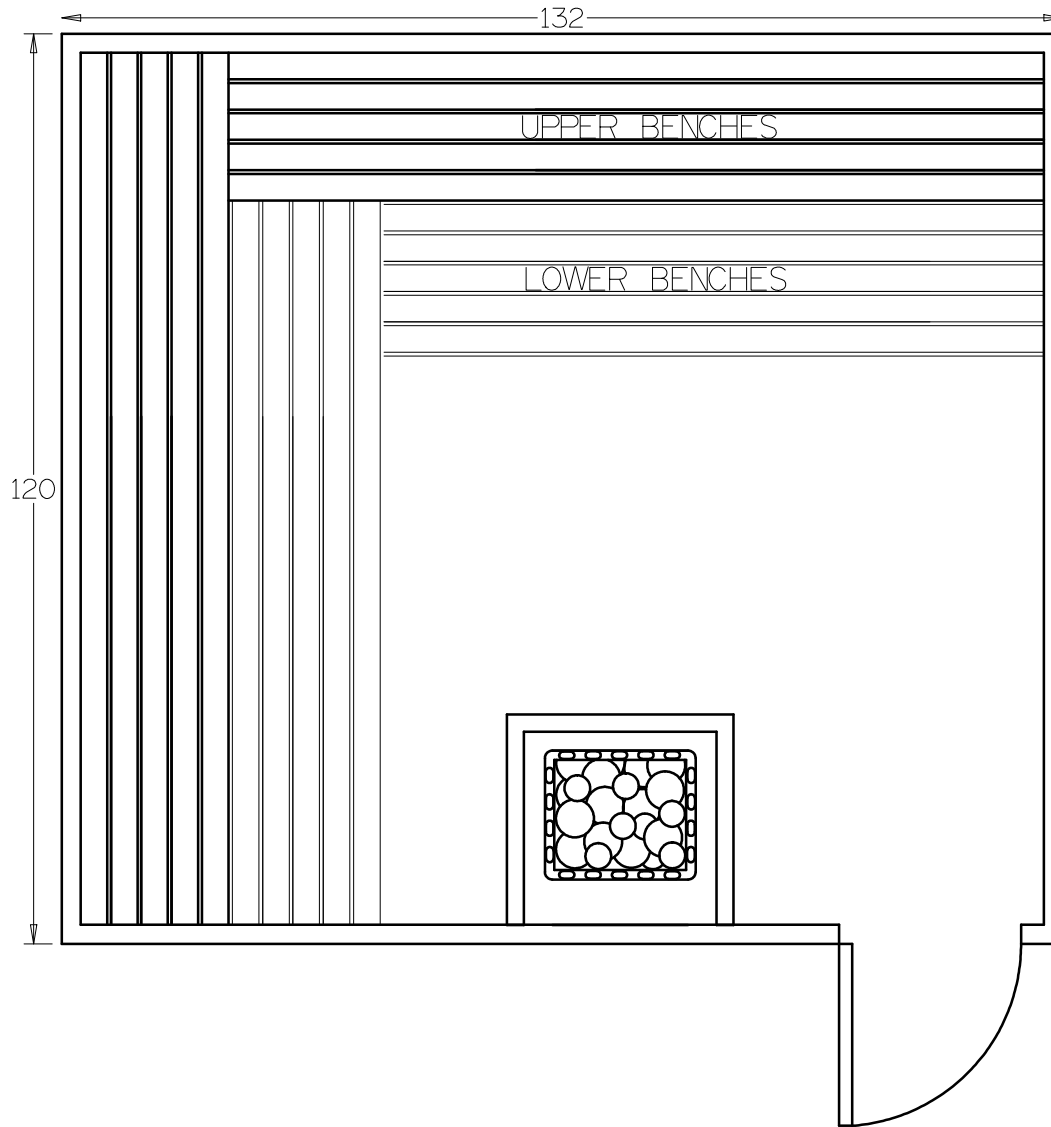

10' x 11' PREBUILT KIT 1011PB21

Date	Series	By
	Bronze	
	Silver	
	Gold	
	Platinum	

BALTIC
LEISURE

10' x 11' PREBUILT KIT 1011PB22

Date	Series	By
	Bronze	
	Silver	
	Gold	
	Platinum	

BALTICLEISURE.COM

610-932-5700

BALTIC
LEISURE

10' x 11' PREBUILT KIT 1011PB31

Date	Series	By
	Bronze	
	Silver	
	Gold	
	Platinum	

BALTIC
LEISURE

10' x 11' PREBUILT KIT 1011PB32

Date	Series	By
	Bronze	
	Silver	
	Gold	
	Platinum	