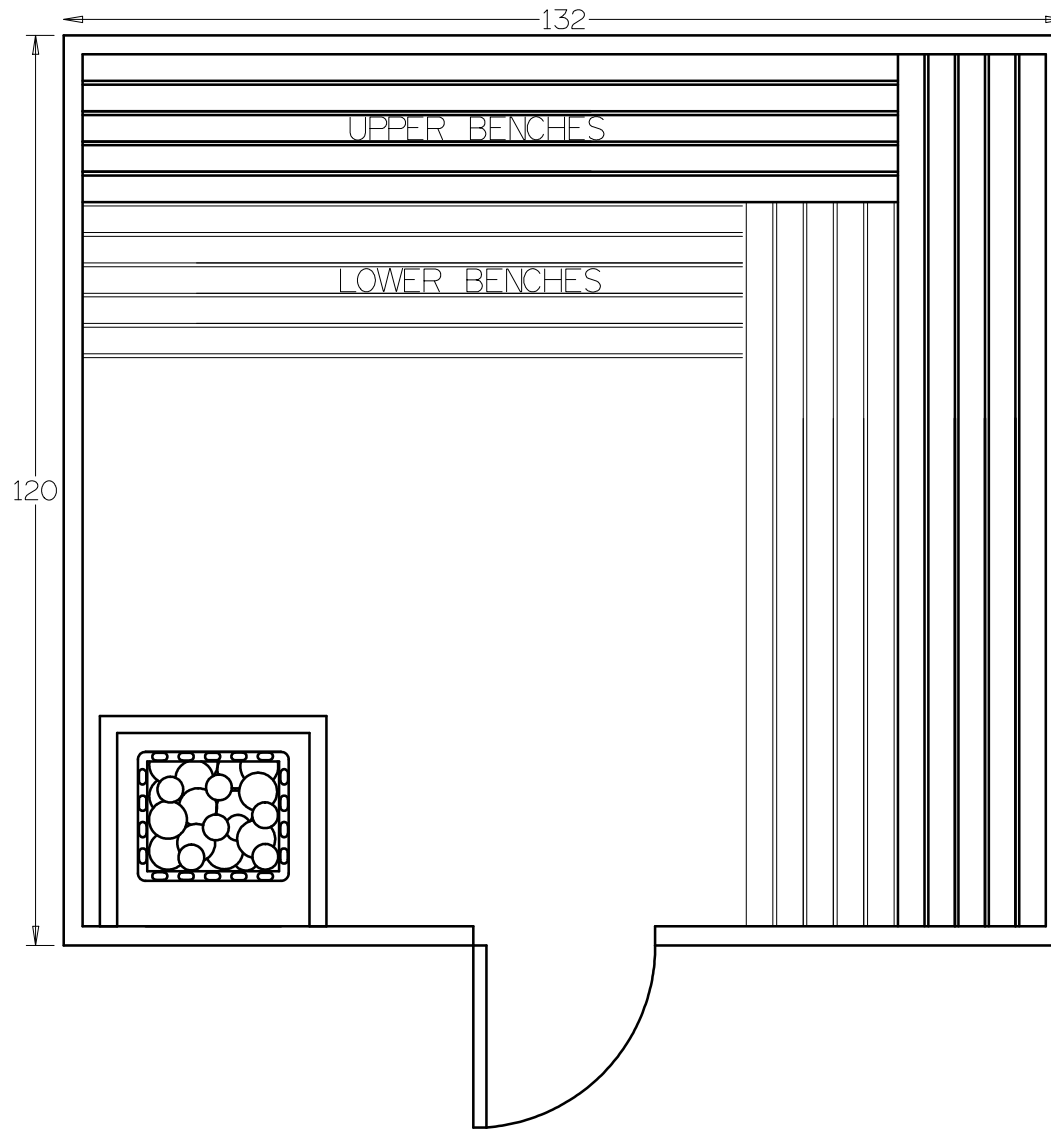

BALTIC
LEISURE

10' x 11' PREBUILT KIT 1011PB11

Date	Series	By
	Bronze	
	Silver	
	Gold	
	Platinum	

BALTIC
LEISURE

10' x 11' PREBUILT KIT 1011PB12

Date	Series	By
	Bronze	
	Silver	
	Gold	
	Platinum	

BALTIC
LEISURE

10' x 11' PREBUILT KIT 1011PB21

Date	Series	By
	Bronze	
	Silver	
	Gold	
	Platinum	

BALTIC
LEISURE

10' x 11' PREBUILT KIT 1011PB22

Date	Series	By
	Bronze	
	Silver	
	Gold	
	Platinum	

BALTICLEISURE.COM

610-932-5700

BALTIC
LEISURE

10' x 11' PREBUILT KIT 1011PB31

Date	Series	By
	Bronze	
	Silver	
	Gold	
	Platinum	

BALTIC
LEISURE

10' x 11' PREBUILT KIT 1011PB32

Date	Series	By
	Bronze	
	Silver	
	Gold	
	Platinum	