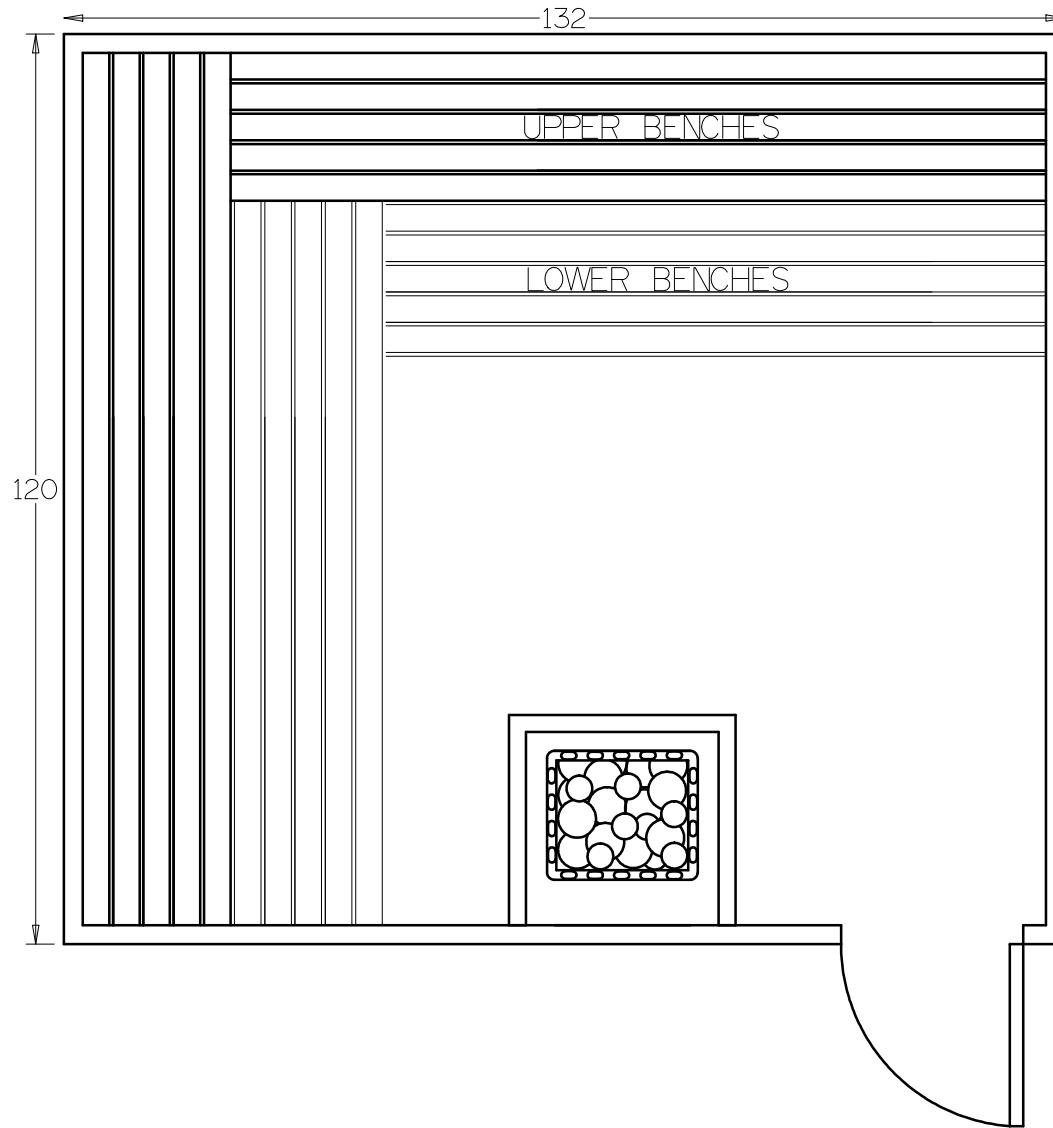

10' x 11' PREBUILT KIT 1011PB21

Date	Series	By
	Bronze	
	Silver	
	Gold	
	Platinum	

BALTIC
LEISURE

10' x 11' PREBUILT KIT 1011PB22

Date	Series	By
	Bronze	
	Silver	
	Gold	
	Platinum	

BALTICLEISURE.COM

610-932-5700

BALTIC
LEISURE

10' x 11' PREBUILT KIT 1011PB31

Date	Series	By
	Bronze	
	Silver	
	Gold	
	Platinum	

BALTIC
LEISURE

10' x 11' PREBUILT KIT 1011PB32

Date	Series	By
	Bronze	
	Silver	
	Gold	
	Platinum	