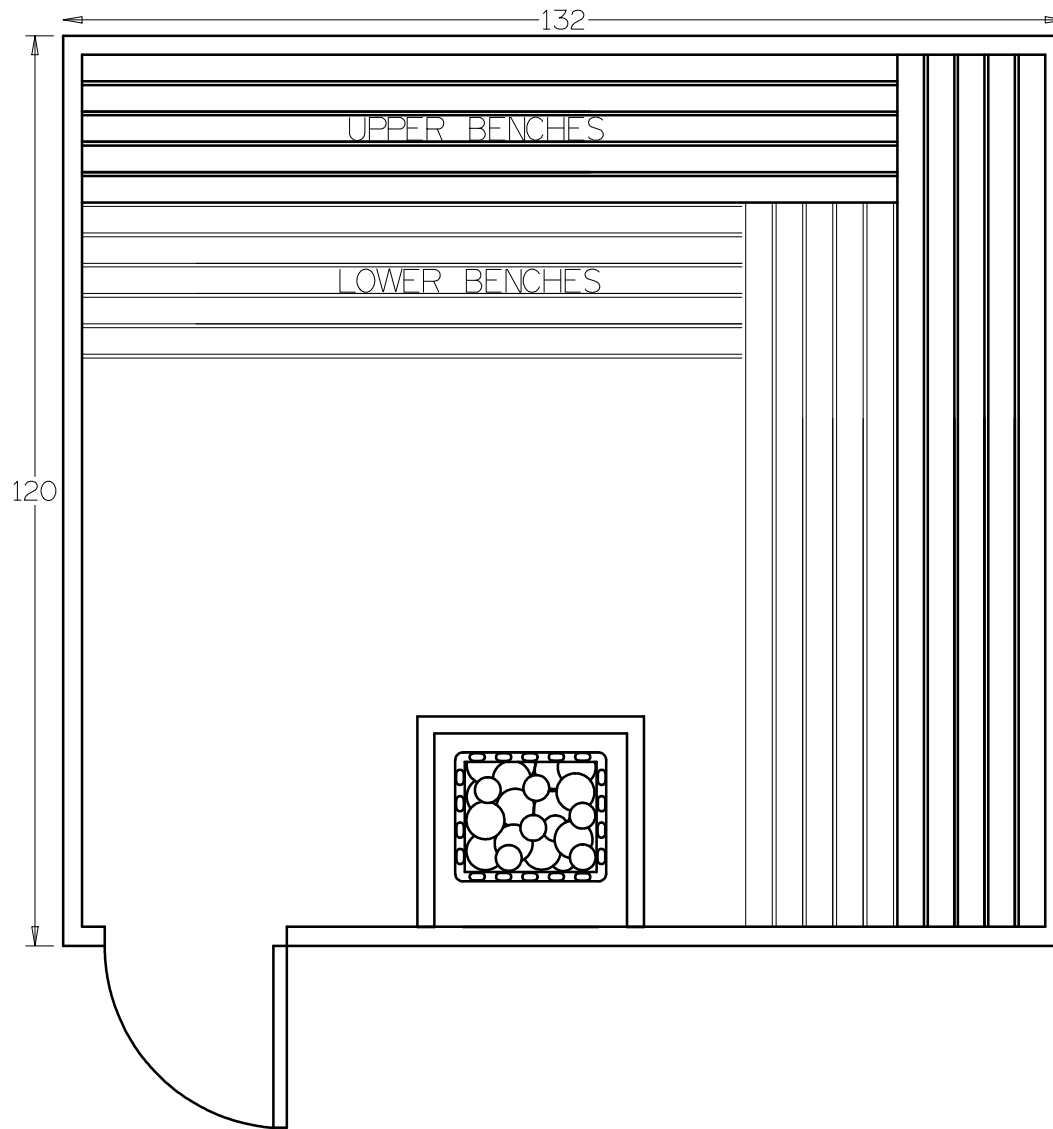

BALTIC
LEISURE

10' x 11' PREBUILT KIT 1011PB11

Date	Series	By
	Bronze	
	Silver	
	Gold	
	Platinum	

BALTIC
LEISURE

10' x 11' PREBUILT KIT 1011PB12

Date	Series	By
	Bronze	
	Silver	
	Gold	
	Platinum	

BALTIC
LEISURE

10' x 11' PREBUILT KIT 1011PB21

Date	Series	By
	Bronze	
	Silver	
	Gold	
	Platinum	

BALTIC
LEISURE

10' x 11' PREBUILT KIT 1011PB22

Date	Series	By
	Bronze	
	Silver	
	Gold	
	Platinum	

BALTICLEISURE.COM

610-932-5700

BALTIC
LEISURE

10' x 11' PREBUILT KIT 1011PB31

Date	Series	By
	Bronze	
	Silver	
	Gold	
	Platinum	

BALTIC
LEISURE

10' x 11' PREBUILT KIT 1011PB32

Date	Series	By
	Bronze	
	Silver	
	Gold	
	Platinum	