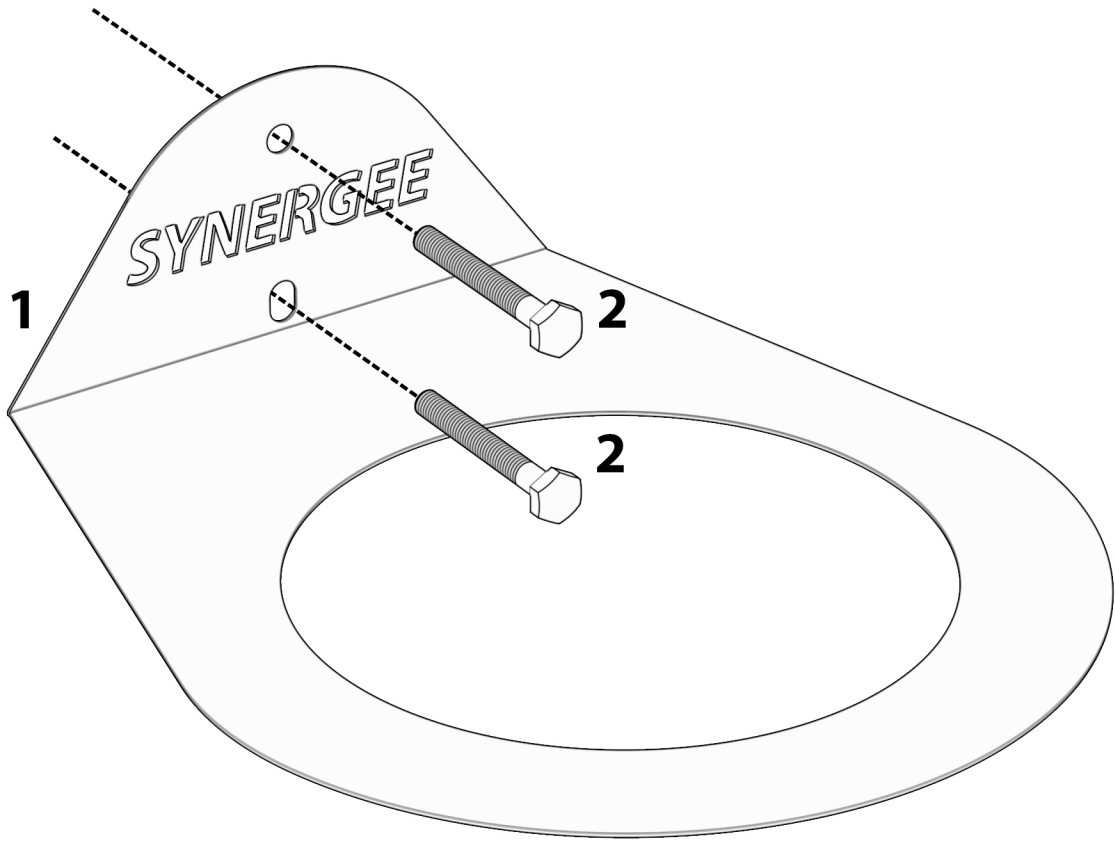

SYNERGEE
WALL BALL RACK

1

2

3

No.	Description	Qty
1	Synergiee Wall Ball Rack	1
2	Wood Screw	2
3	Concrete Screw	2

**IF ANY PIECES ARE MISSING, PLEASE CONTACT US IMMEDIATELY:
CUSTOMERCARE@IHEARTSYNERGEE.COM OR 1.855.217.7136**

WOOD MOUNTING INSTRUCTIONS

CONCRETE MOUNTING INSTRUCTIONS