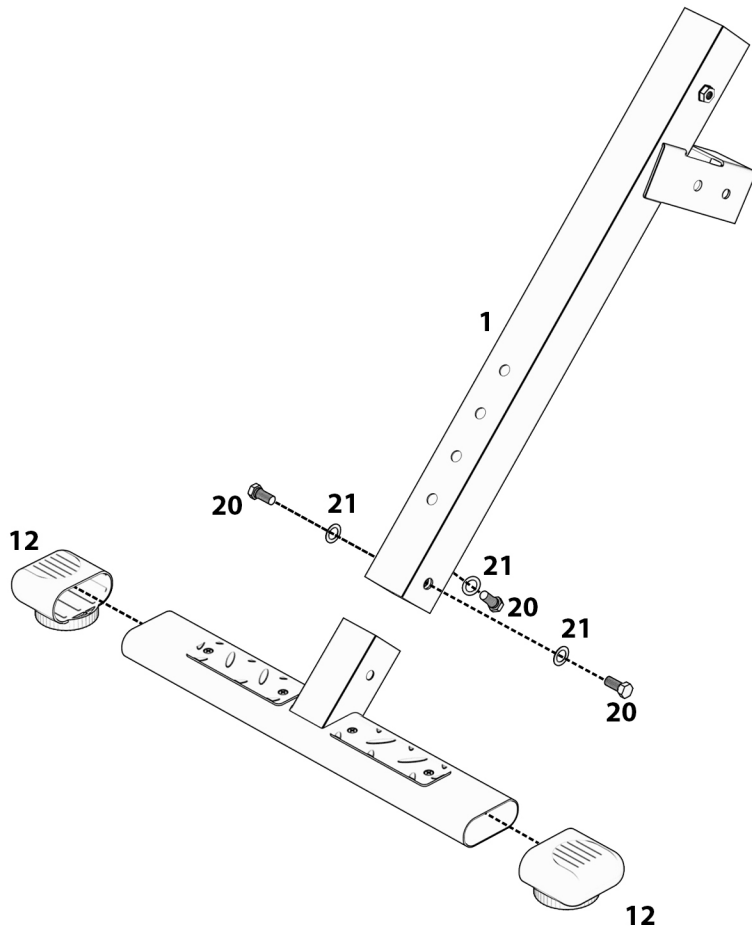

SYNERGEE

Roman Chair

No.	Description	Qty
1	Main Frame	1
2	Upper Frame	1
3	Lower Frame	1
4	Right Handle	1
5	Left Handle	1
6	Front Stabilizer	1
7	Rear Stabilizer	1
8	Foot Support Bracket	1
9	Foot Support Backplate	1
10	Leg Roller Beam	1
11	Middle Plastic Insert	1
12	Rubber Feet	4
13	Rubber Handles	2
14	Foam Feet Cushions	2
15	Foam Pad	1
16	Large Knob	1
17	Small Knob	1
18	M10*70 Screw	3
19	M10*60 Screw	2
20	M10*20 Screw	6
21	M10 Washer	16
22	M10 Nut	5
23	M6*15 Screw	4
24	M6 Washer	4
25	Locking Pin	1

M10*70 (3pcs)

Ø10 (16pcs)

M10 (5pcs)

M10*20 (6pcs)

M10*60 (2pcs)

M6*15 (4pcs)

Ø6 (4pcs)

**IF ANY PIECES ARE MISSING, PLEASE CONTACT US IMMEDIATELY:
CUSTOMERCARE@IHEARTSYNERGEE.COM OR 1.855.217.7136**

1.

2.

3.

4.