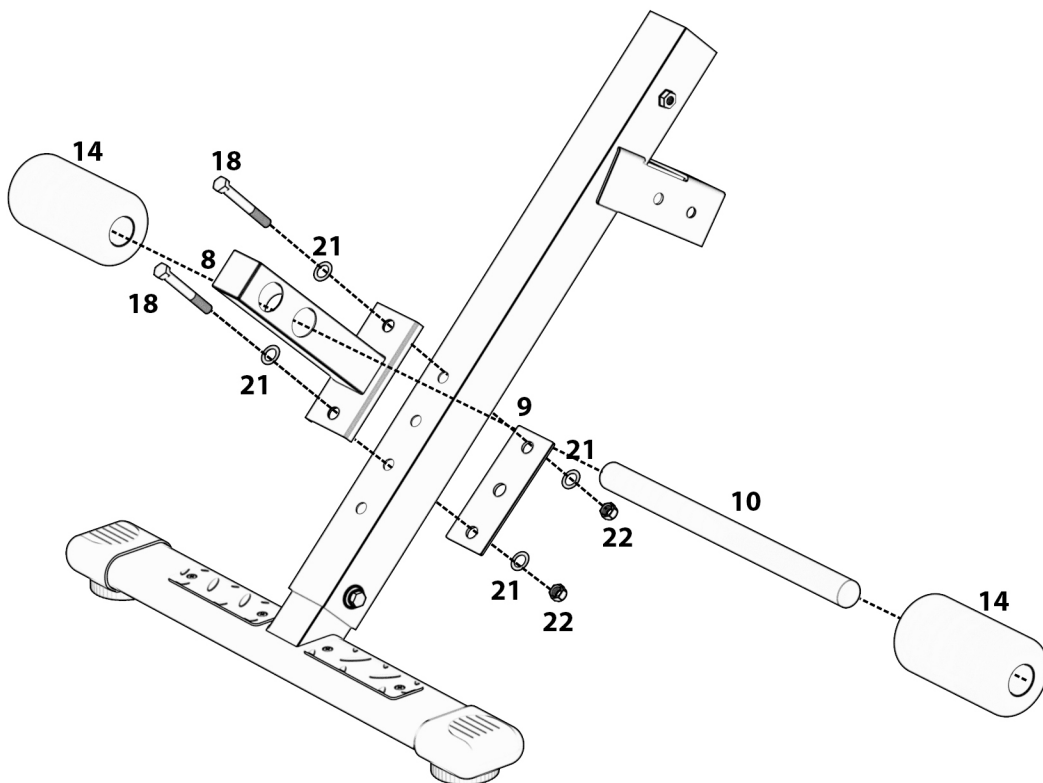

SYNERGEE

Roman Chair

No.	Description	Qty
1	Main Frame	1
2	Upper Frame	1
3	Lower Frame	1
4	Right Handle	1
5	Left Handle	1
6	Front Stabilizer	1
7	Rear Stabilizer	1
8	Foot Support Bracket	1
9	Foot Support Backplate	1
10	Leg Roller Beam	1
11	Middle Plastic Insert	1
12	Rubber Feet	4
13	Rubber Handles	2
14	Foam Feet Cushions	2
15	Foam Pad	1
16	Large Knob	1
17	Small Knob	1
18	M10*70 Screw	3
19	M10*60 Screw	2
20	M10*20 Screw	6
21	M10 Washer	16
22	M10 Nut	5
23	M6*15 Screw	4
24	M6 Washer	4
25	Locking Pin	1

M10*70 (3pcs)

Ø10 (16pcs)

M10 (5pcs)

M10*20 (6pcs)

M10*60 (2pcs)

M6*15 (4pcs)

Ø6 (4pcs)

**IF ANY PIECES ARE MISSING, PLEASE CONTACT US IMMEDIATELY:
CUSTOMERCARE@IHEARTSYNERGEE.COM OR 1.855.217.7136**

1.

2.

3.

4.