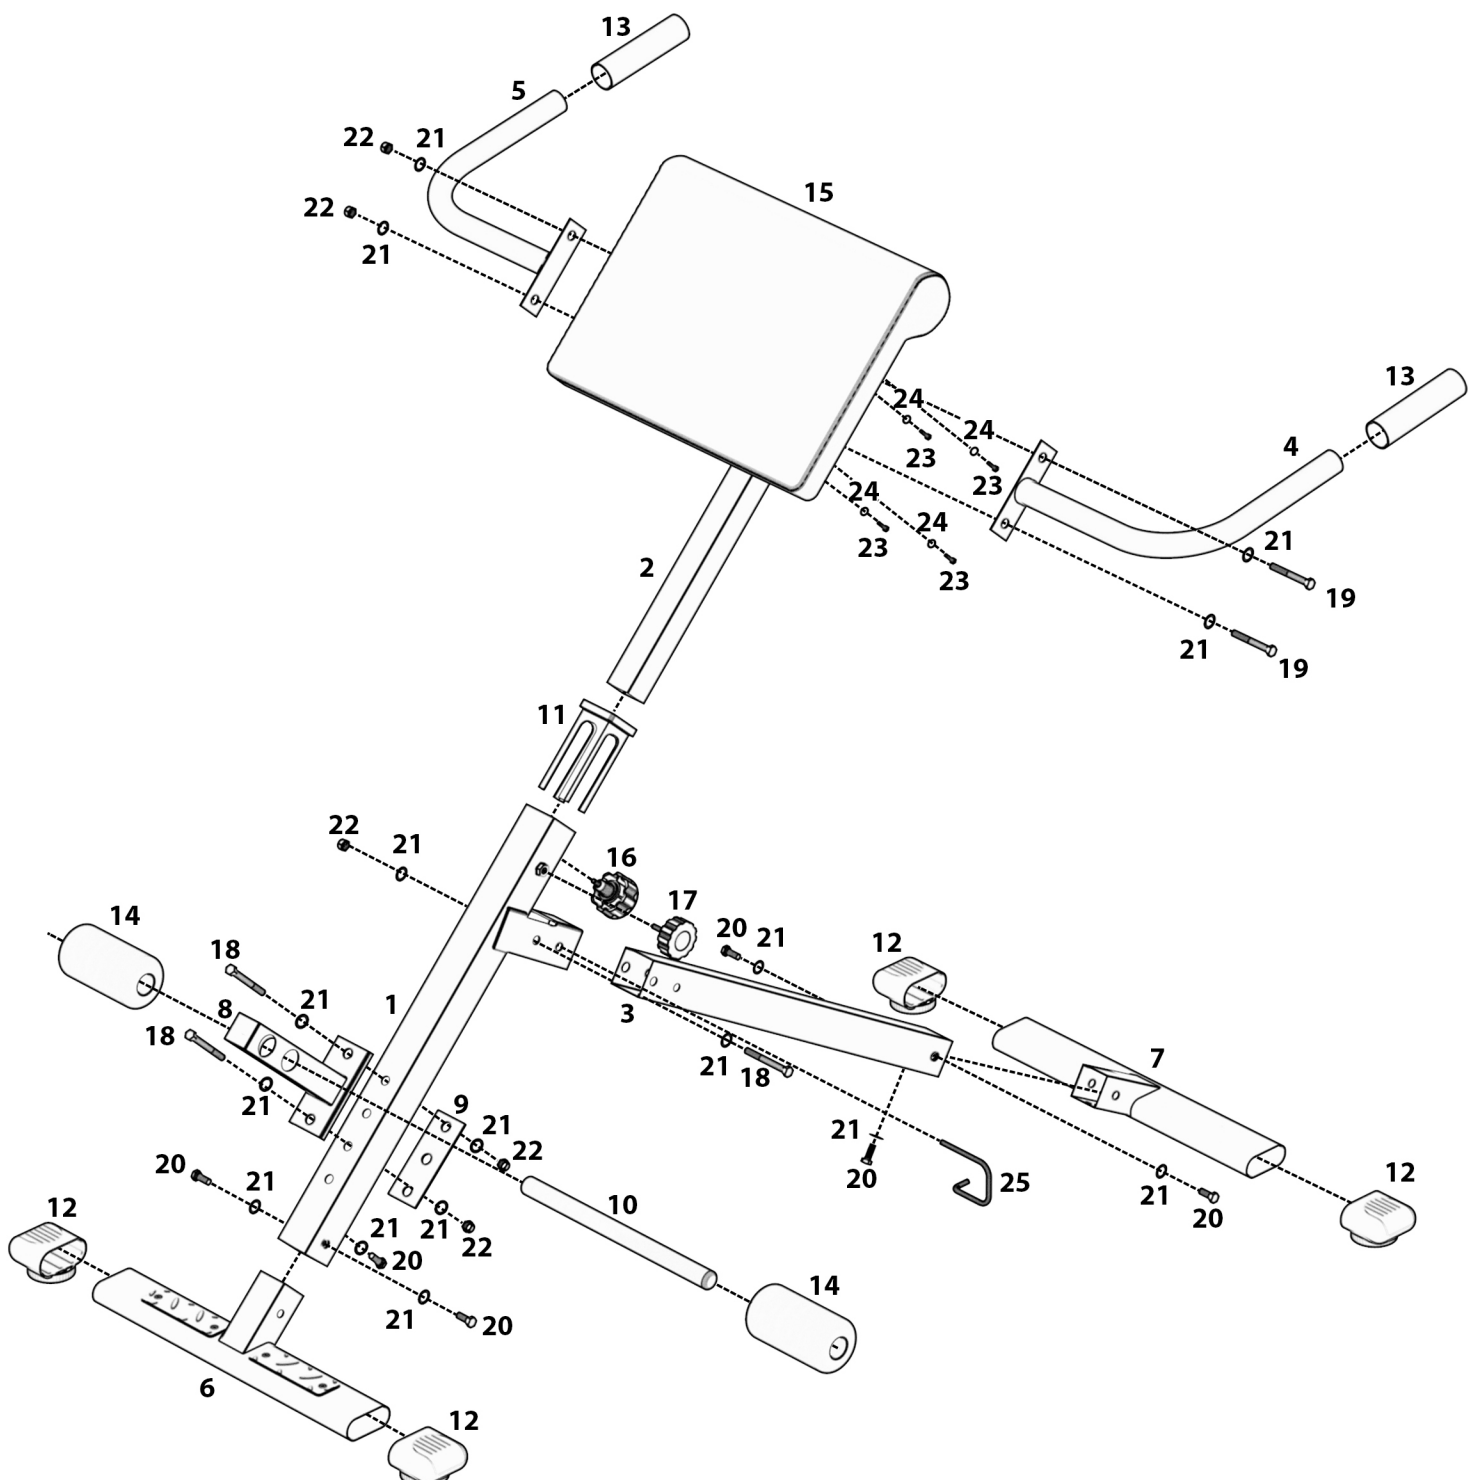

SYNERGEE

Roman Chair

No.	Description	Qty
1	Main Frame	1
2	Upper Frame	1
3	Lower Frame	1
4	Right Handle	1
5	Left Handle	1
6	Front Stabilizer	1
7	Rear Stabilizer	1
8	Foot Support Bracket	1
9	Foot Support Backplate	1
10	Leg Roller Beam	1
11	Middle Plastic Insert	1
12	Rubber Feet	4
13	Rubber Handles	2
14	Foam Feet Cushions	2
15	Foam Pad	1
16	Large Knob	1
17	Small Knob	1
18	M10*70 Screw	3
19	M10*60 Screw	2
20	M10*20 Screw	6
21	M10 Washer	16
22	M10 Nut	5
23	M6*15 Screw	4
24	M6 Washer	4
25	Locking Pin	1

M10*70 (3pcs)

Ø10 (16pcs)

M10 (5pcs)

M10*20 (6pcs)

M10*60 (2pcs)

M6*15 (4pcs)

Ø6 (4pcs)

**IF ANY PIECES ARE MISSING, PLEASE CONTACT US IMMEDIATELY:
CUSTOMERCARE@IHEARTSYNERGEE.COM OR 1.855.217.7136**

1.

2.

3.

4.