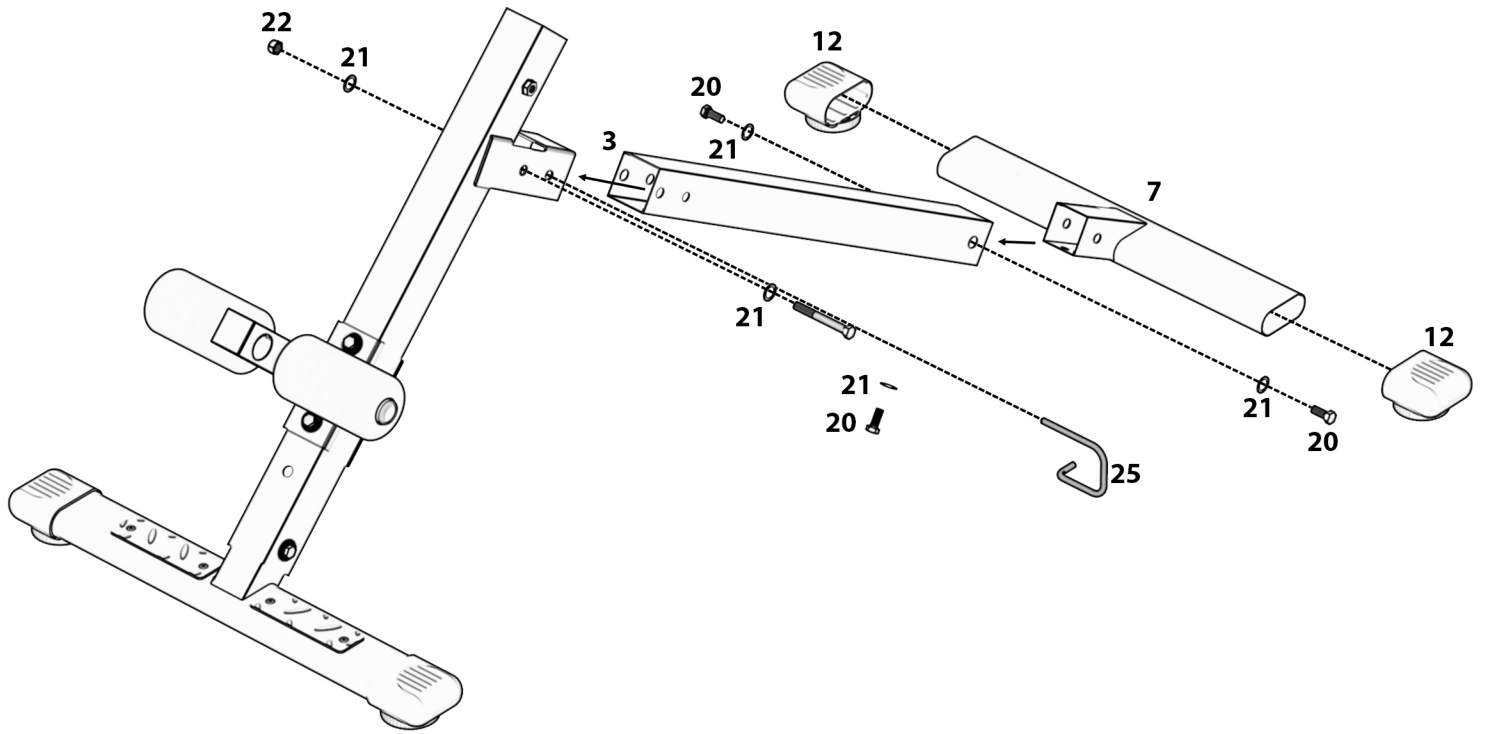

SYNERGEE

Roman Chair

No.	Description	Qty
1	Main Frame	1
2	Upper Frame	1
3	Lower Frame	1
4	Right Handle	1
5	Left Handle	1
6	Front Stabilizer	1
7	Rear Stabilizer	1
8	Foot Support Bracket	1
9	Foot Support Backplate	1
10	Leg Roller Beam	1
11	Middle Plastic Insert	1
12	Rubber Feet	4
13	Rubber Handles	2
14	Foam Feet Cushions	2
15	Foam Pad	1
16	Large Knob	1
17	Small Knob	1
18	M10*70 Screw	3
19	M10*60 Screw	2
20	M10*20 Screw	6
21	M10 Washer	16
22	M10 Nut	5
23	M6*15 Screw	4
24	M6 Washer	4
25	Locking Pin	1

M10*70 (3pcs)

Ø10 (16pcs)

M10 (5pcs)

M10*20 (6pcs)

M10*60 (2pcs)

M6*15 (4pcs)

Ø6 (4pcs)

**IF ANY PIECES ARE MISSING, PLEASE CONTACT US IMMEDIATELY:
CUSTOMERCARE@IHEARTSYNERGEE.COM OR 1.855.217.7136**

1.

2.

3.

4.