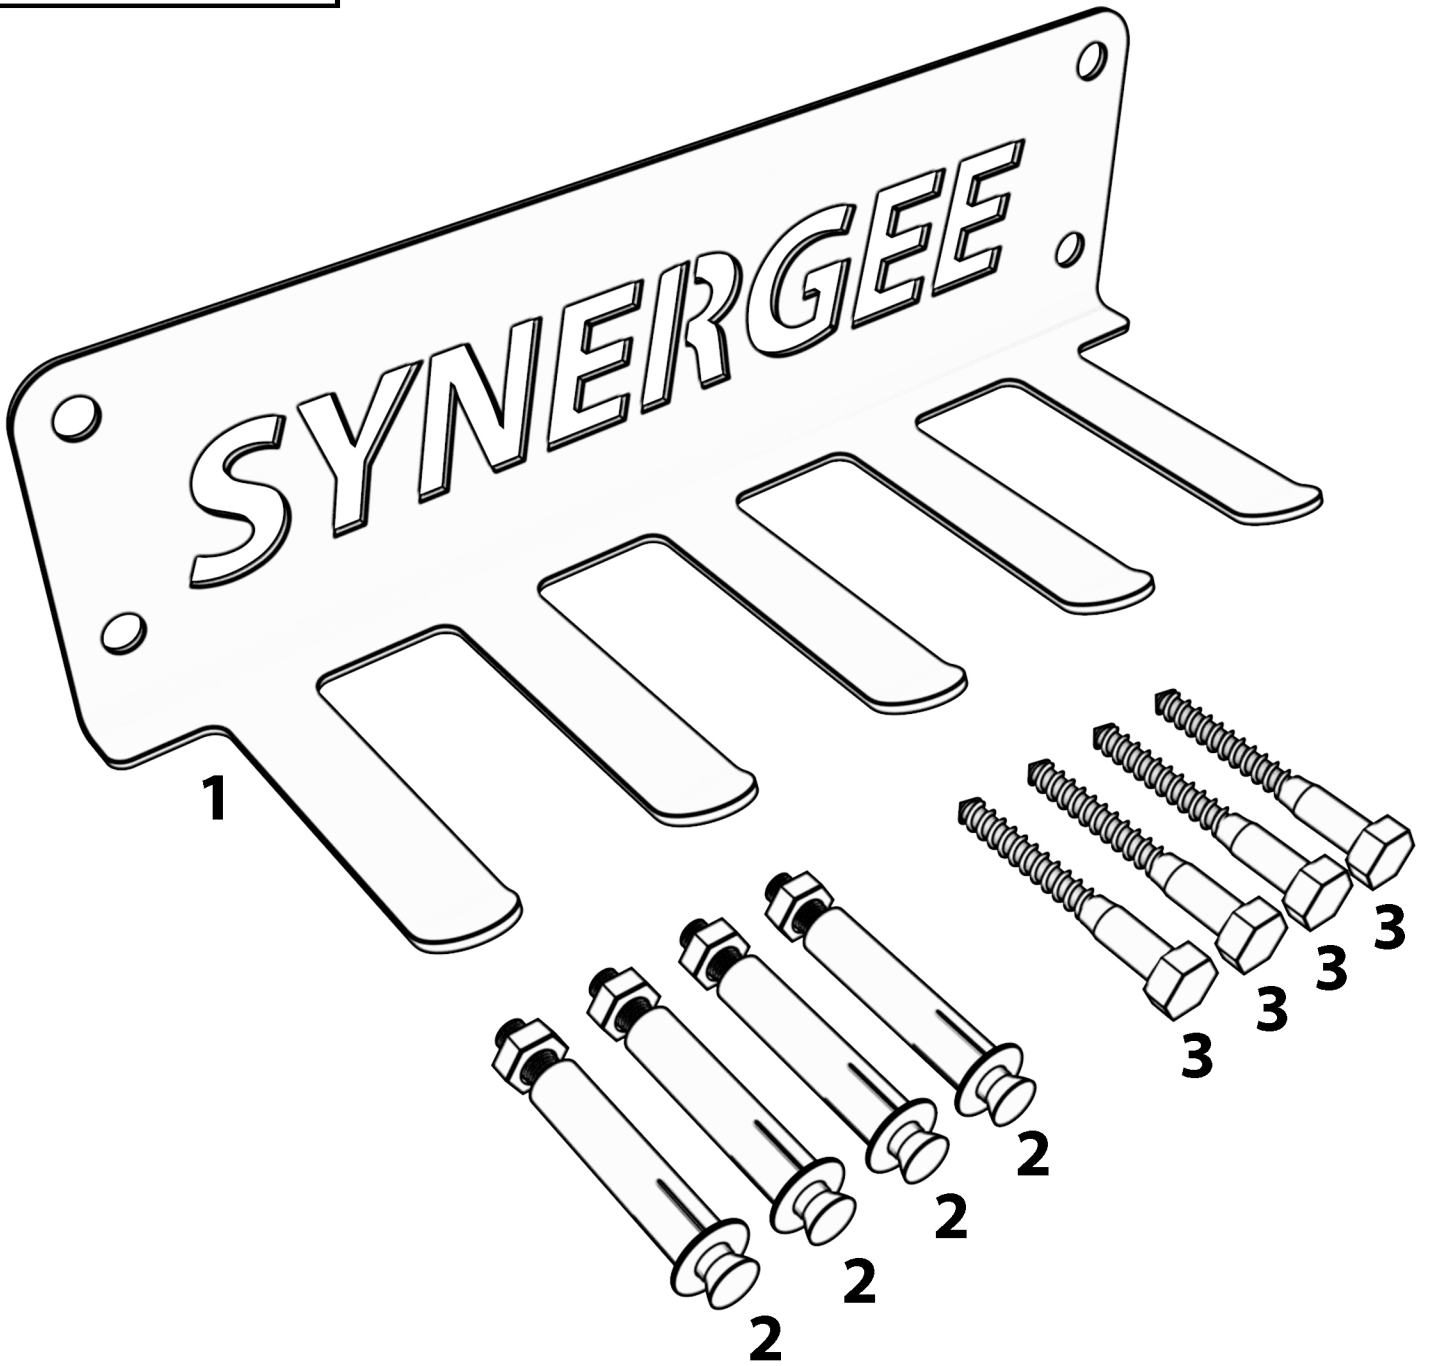

SYNERGEE
ACCESSORY RACK

No.	Description	Qty
1	Accessory Rack	1
2	Concrete Screw Assembly	4
3	Wood Screw	4

**IF ANY PIECES ARE MISSING, PLEASE CONTACT US IMMEDIATELY:
CUSTOMERCARE@IHEARTSYNERGEE.COM OR 1.855.217.7136**

1. Concrete screw installation instructions

2. Wood screw installation instructions