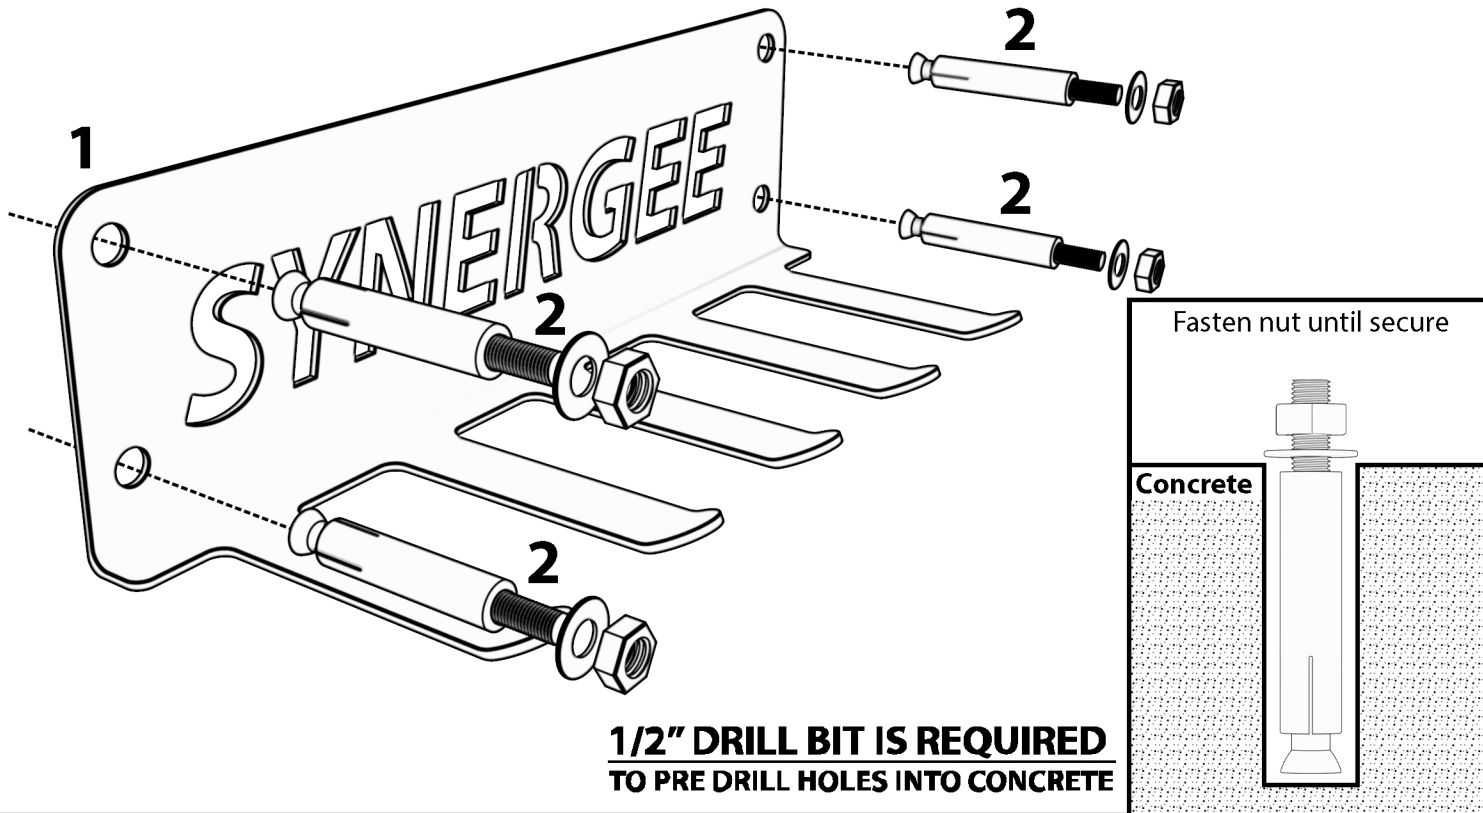

SYNERGEE
ACCESSORY RACK

No.	Description	Qty
1	Accessory Rack	1
2	Concrete Screw Assembly	4
3	Wood Screw	4

**IF ANY PIECES ARE MISSING, PLEASE CONTACT US IMMEDIATELY:
CUSTOMERCARE@IHEARTSYNERGEE.COM OR 1.855.217.7136**

1. Concrete screw installation instructions

2. Wood screw installation instructions