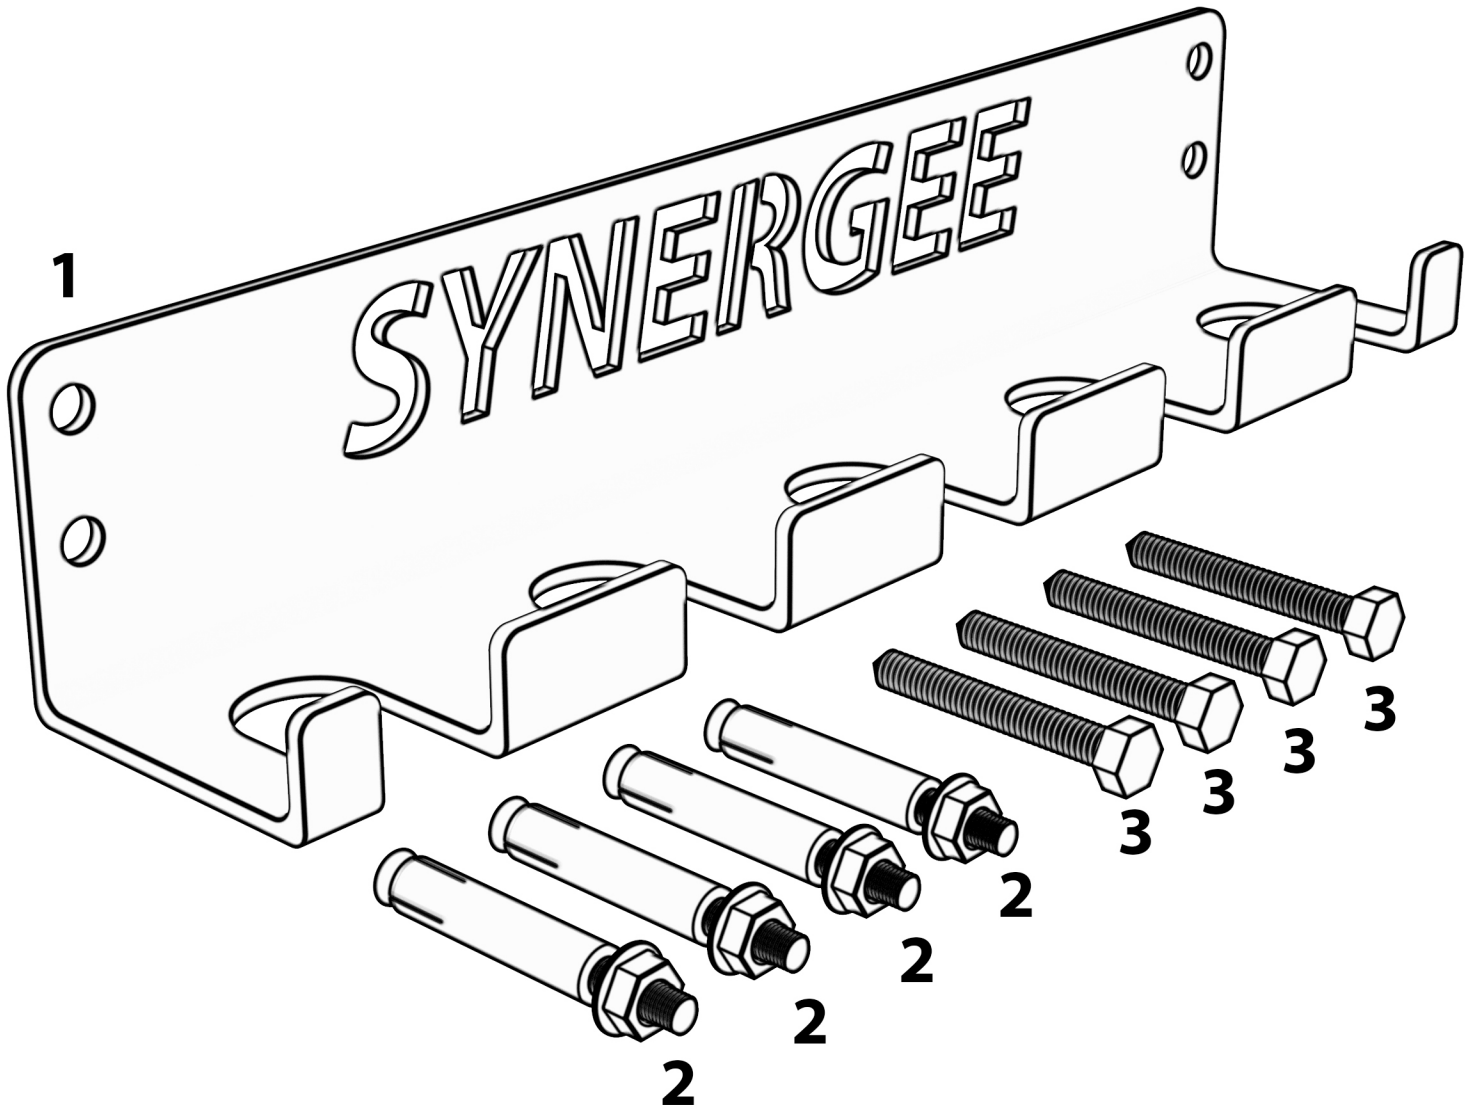

SYNERGEE
5 BAR WALL RACK

No.	Description	Qty
1	5 Bar Wall Holder	1
2	Concrete Screw Assembly	4
3	Wood Screw	4

**IF ANY PIECES ARE MISSING, PLEASE CONTACT US IMMEDIATELY:
CUSTOMERCARE@IHEARTSYNERGEE.COM OR 1.855.217.7136**

1. Concrete screw installation instructions

2. Wood screw installation instructions