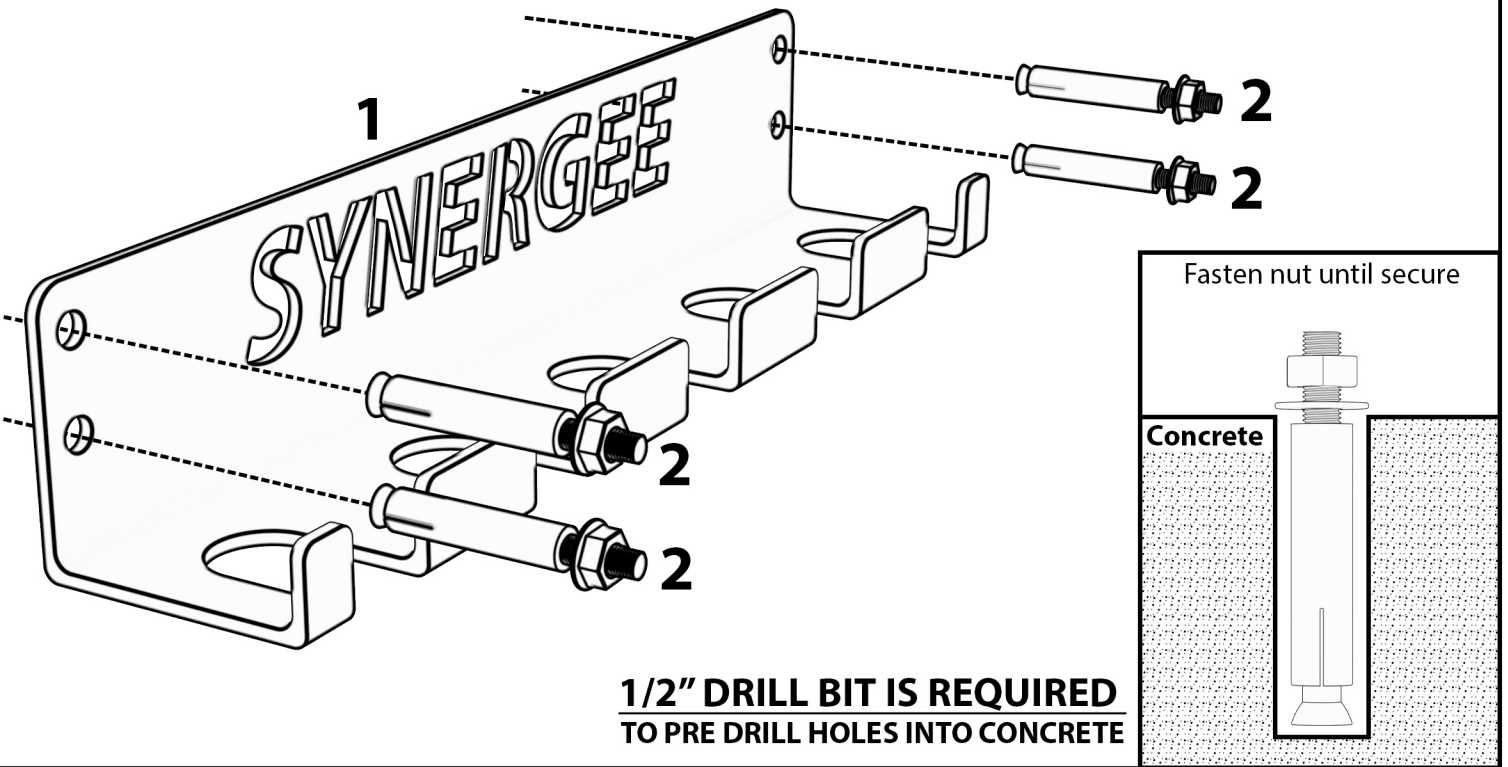

SYNERGEE
5 BAR WALL RACK

No.	Description	Qty
1	5 Bar Wall Holder	1
2	Concrete Screw Assembly	4
3	Wood Screw	4

**IF ANY PIECES ARE MISSING, PLEASE CONTACT US IMMEDIATELY:
CUSTOMERCARE@IHEARTSYNERGEE.COM OR 1.855.217.7136**

1. Concrete screw installation instructions

2. Wood screw installation instructions