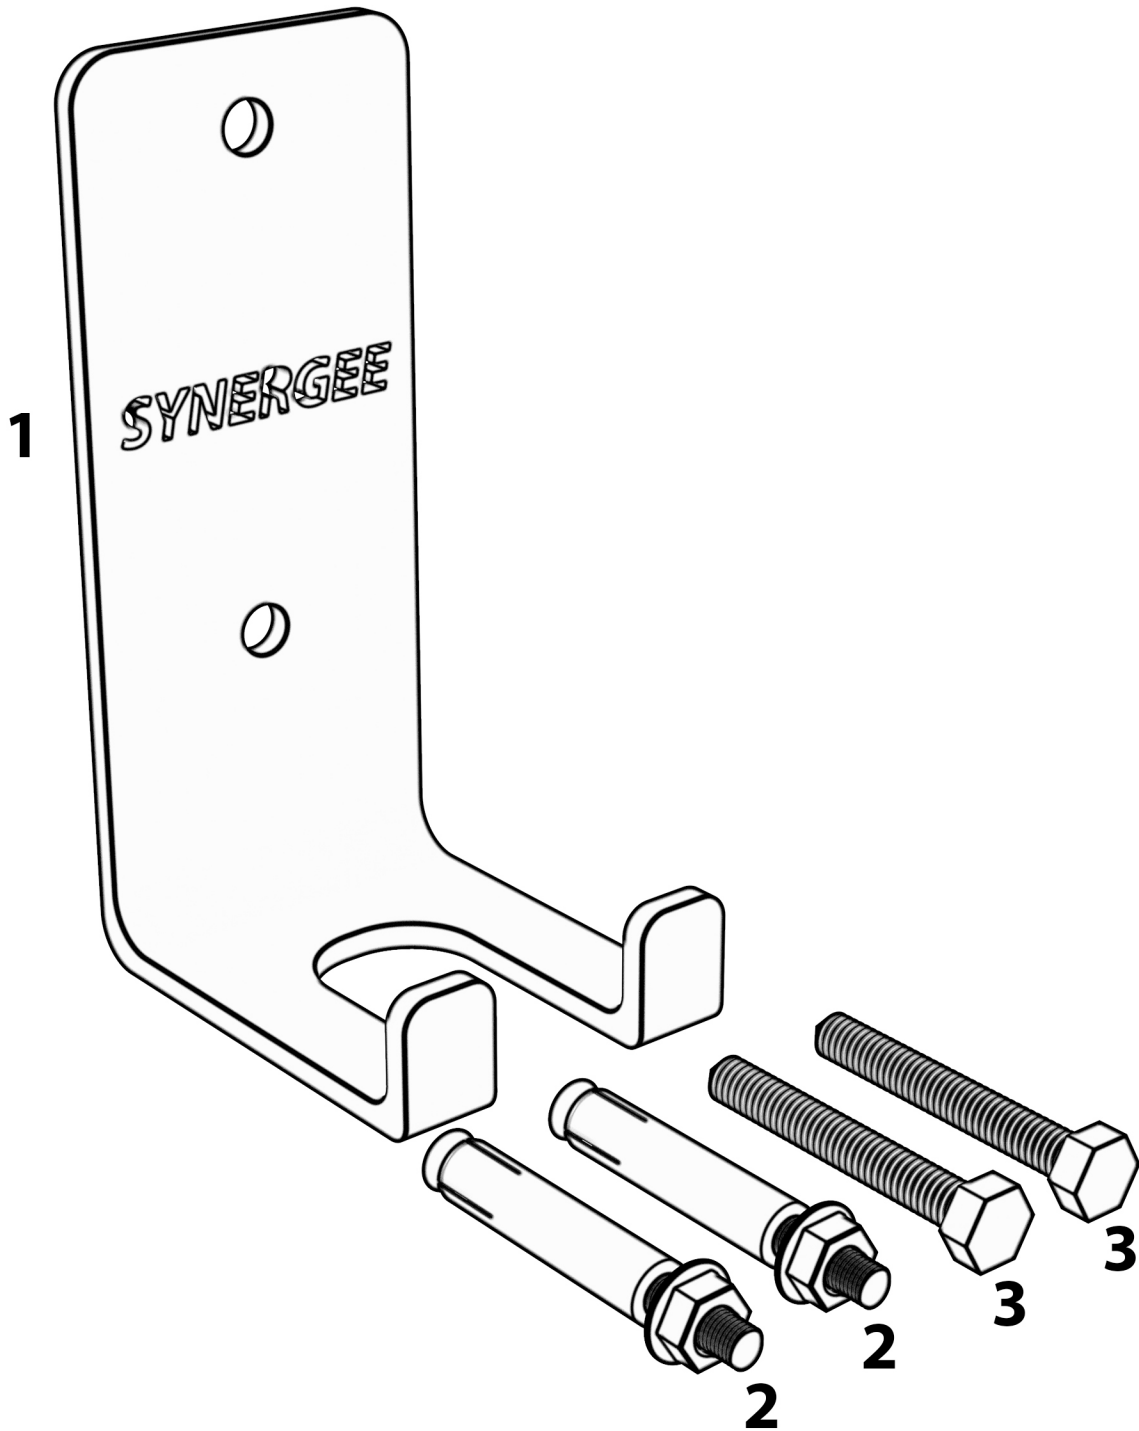

SYNERGEE
1 BAR WALL RACK

No.	Description	Qty
1	1 Bar Wall Holder	1
2	Concrete Screw Assembly	2
3	Wood Screw	2

**IF ANY PIECES ARE MISSING, PLEASE CONTACT US IMMEDIATELY:
CUSTOMERCARE@IHEARTSYNERGEE.COM OR 1.855.217.7136**

1. Concrete screw installation instructions

**1/2" DRILL BIT IS REQUIRED
TO PRE DRILL HOLES INTO CONCRETE**

2. Wood screw installation instructions