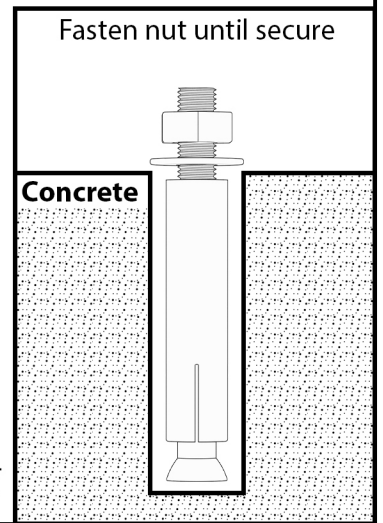

SYNERGEE
1 BAR WALL RACK

No.	Description	Qty
1	1 Bar Wall Holder	1
2	Concrete Screw Assembly	2
3	Wood Screw	2

**IF ANY PIECES ARE MISSING, PLEASE CONTACT US IMMEDIATELY:
CUSTOMERCARE@IHEARTSYNERGEE.COM OR 1.855.217.7136**

1. Concrete screw installation instructions

**1/2" DRILL BIT IS REQUIRED
TO PRE DRILL HOLES INTO CONCRETE**

2. Wood screw installation instructions