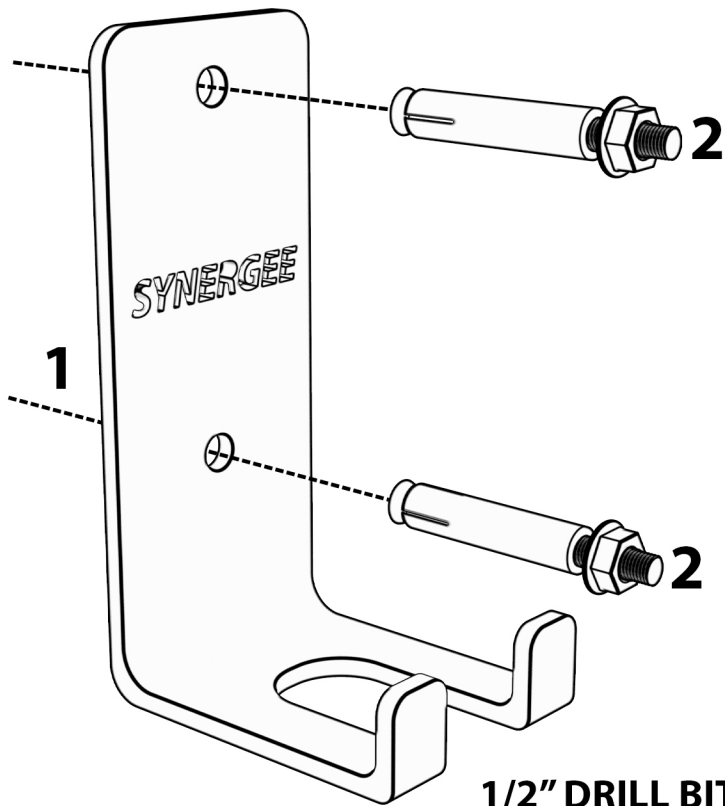

SYNERGEE
1 BAR WALL RACK

No.	Description	Qty
1	1 Bar Wall Holder	1
2	Concrete Screw Assembly	2
3	Wood Screw	2

**IF ANY PIECES ARE MISSING, PLEASE CONTACT US IMMEDIATELY:
CUSTOMERCARE@IHEARTSYNERGEE.COM OR 1.855.217.7136**

1. Concrete screw installation instructions

**1/2" DRILL BIT IS REQUIRED
TO PRE DRILL HOLES INTO CONCRETE**

2. Wood screw installation instructions