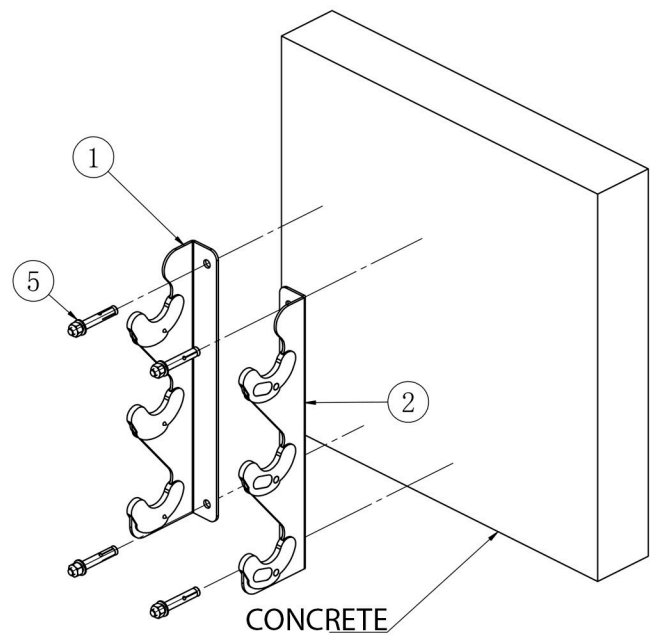

SYNERGEE[®] **Barbell Gun Rack**

Mounting on Wood

Mounting on Concrete

NO.	DESCRIPTION	Q'TY
1	Gun Rack (Left Side)	1
2	Gun Rack (Right Side)	1
3	Wood Screws (M8*60mm)	4
4	Washers (8mm Diameter)	4
5	Concrete Screws (8mm)	4