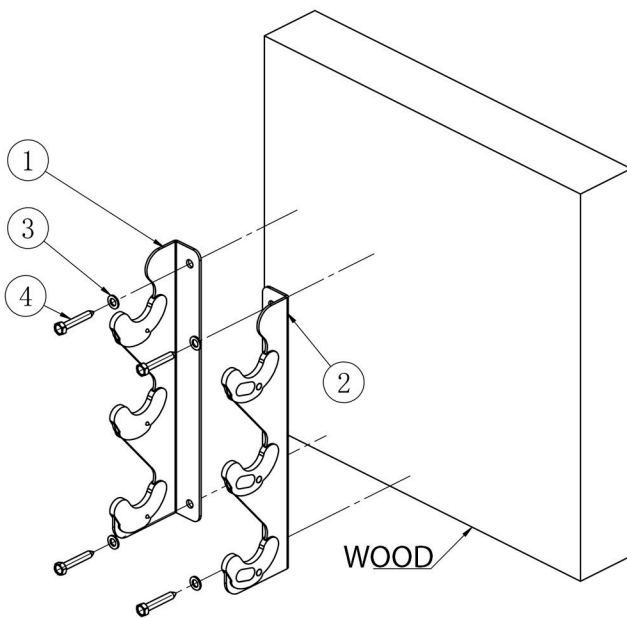

SYNERGEE[®] **Barbell Gun Rack**

Mounting on Wood

Mounting on Concrete

NO.	DESCRIPTION	Q'TY
1	Gun Rack (Left Side)	1
2	Gun Rack (Right Side)	1
3	Wood Screws (M8*60mm)	4
4	Washers (8mm Diameter)	4
5	Concrete Screws (8mm)	4