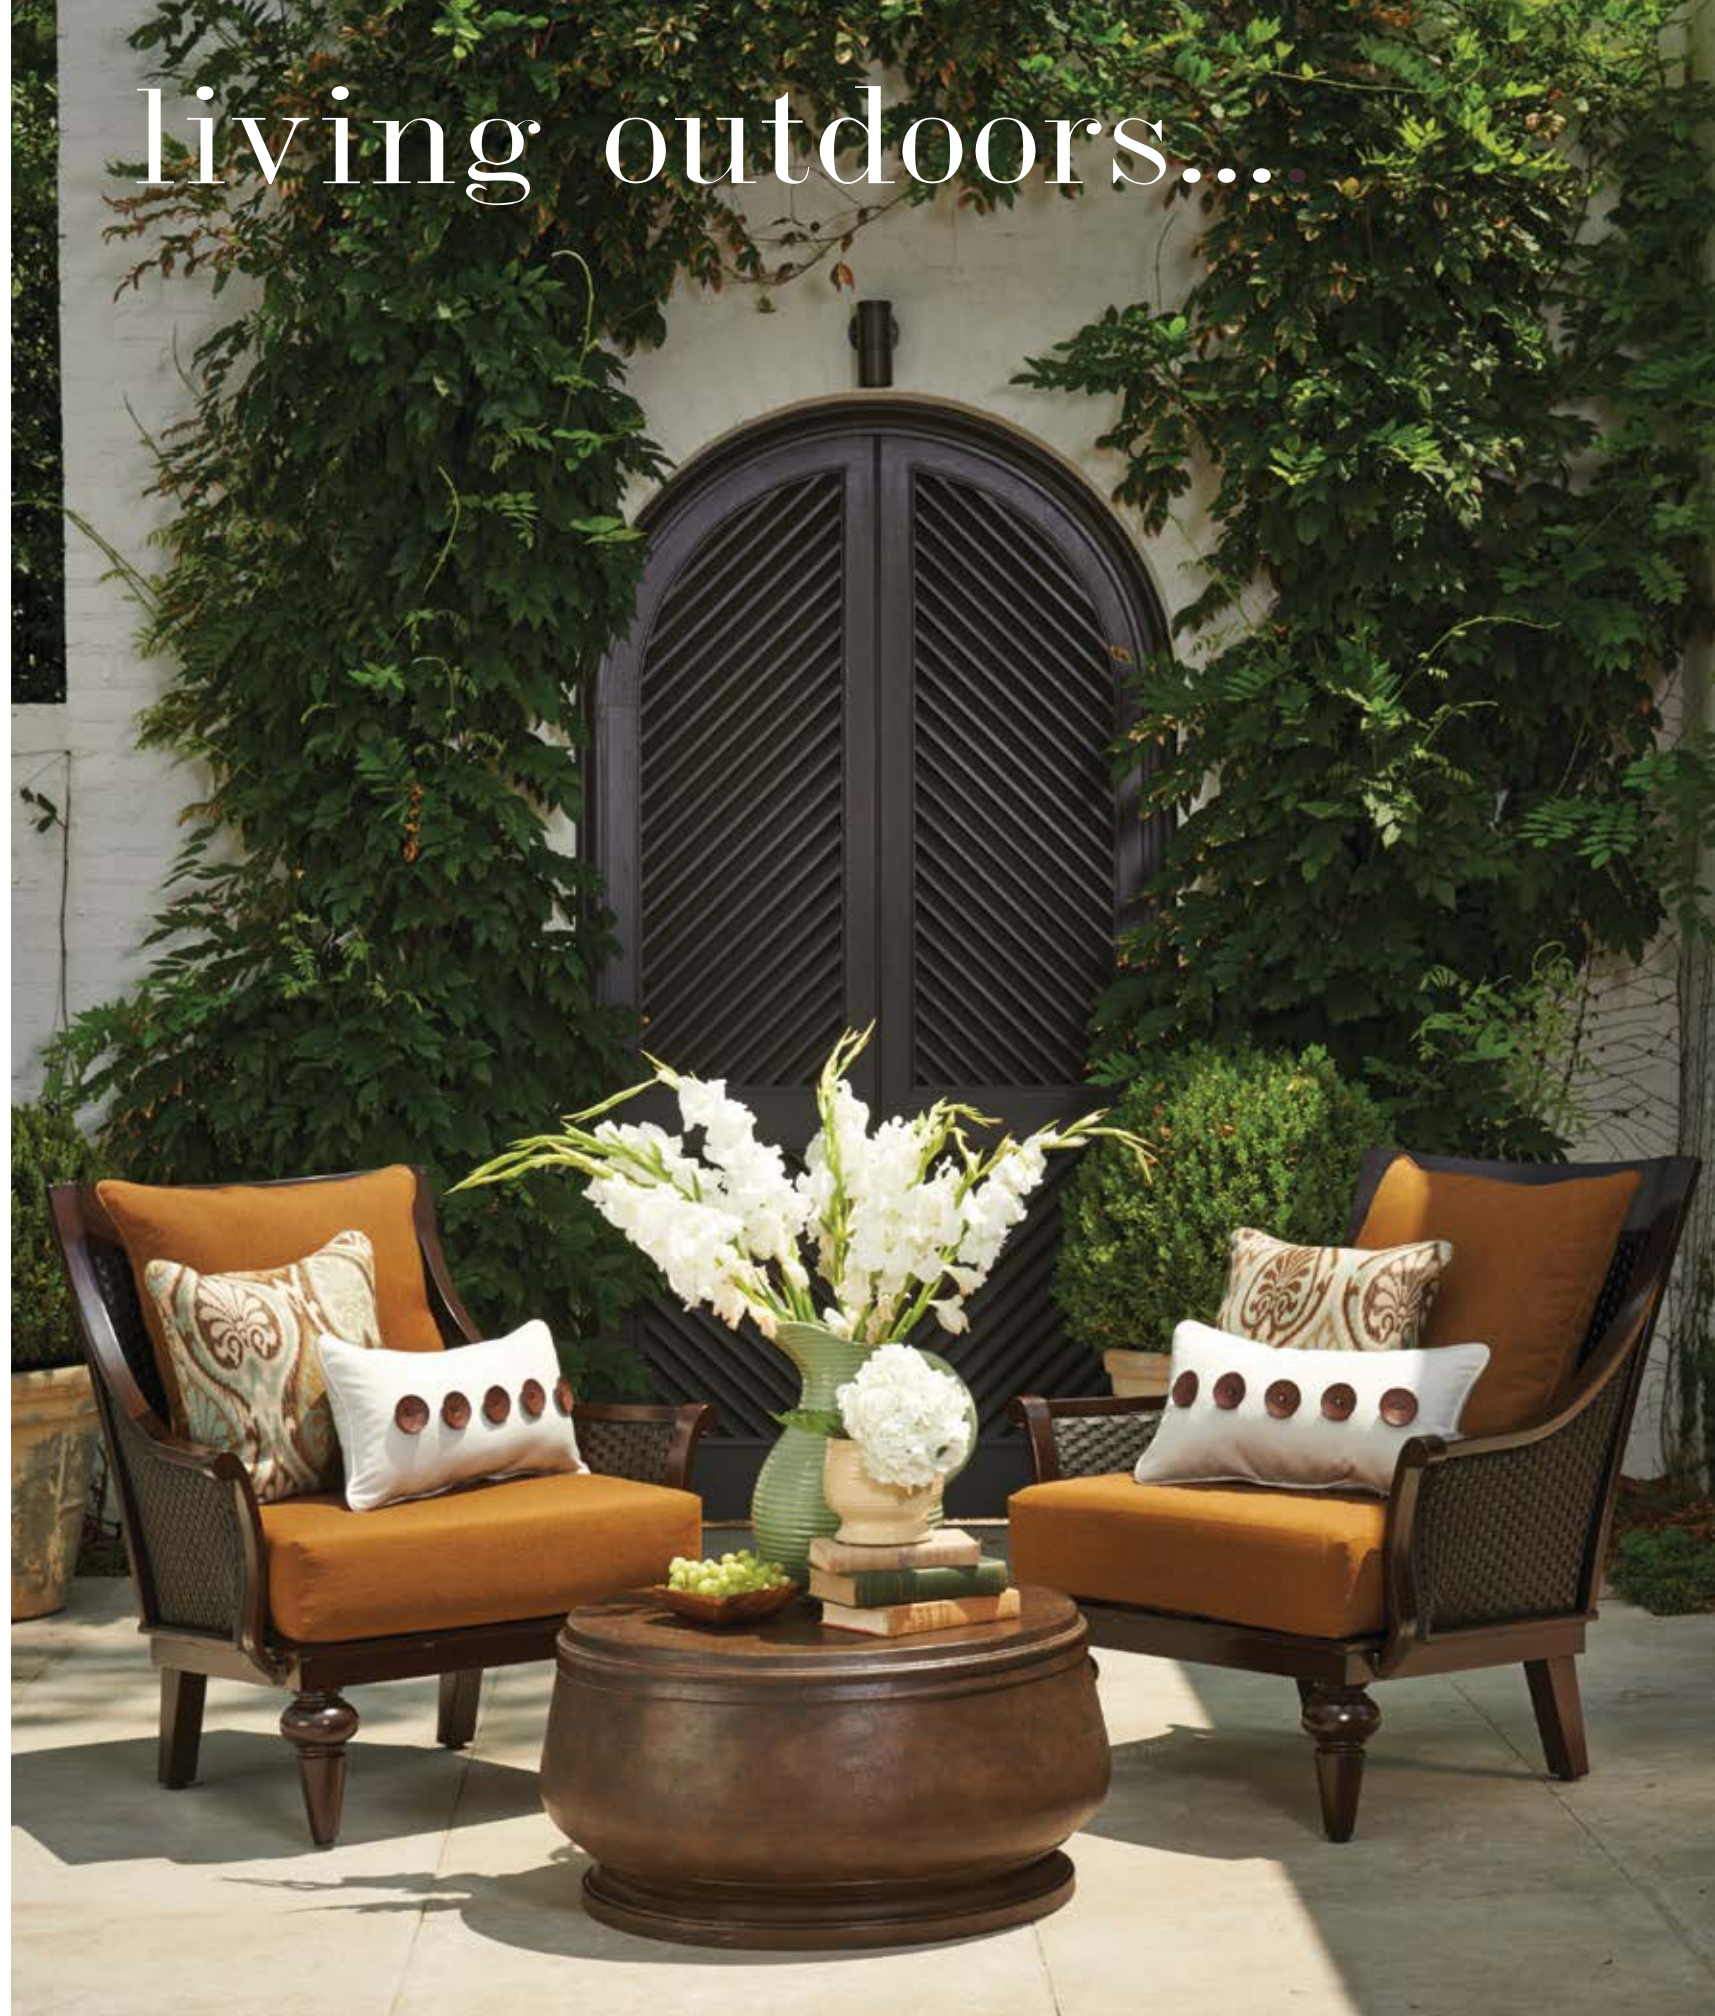

your
garden
oasis

/80.

living outdoors...

Somerby
Deep Seating

Canvas Teak cushions

18" Aura Moonstone Pillows

12" x 22" Canvas Five Button
Pillows

32" x 32" x 16" Hudson Cast
Stone Coffee Table