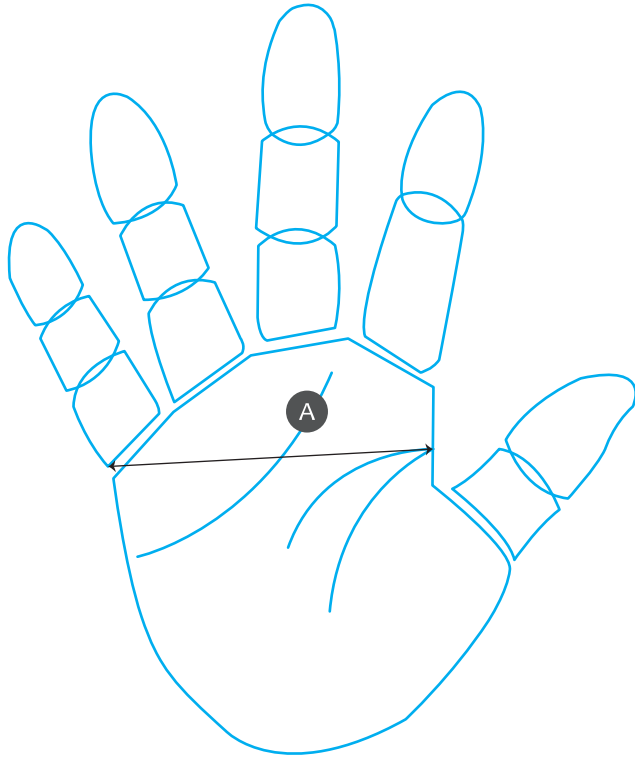

KID'S GLOVE SIZE CHART

HOW TO MEASURE

- A** **HAND CIRCUMFERENCE**
Measure around your hand at the widest point excluding the thumb.

***Measurements refer to hand size, not glove dimensions.
Please use measurement guide and choose sizing accordingly.

SIZE CHART (Gloves)

SIZE	K1/XS	K2/SM	K3/MD	K4/LG
HAND CIRCUMFERENCE	5.5" [14cm]	6" [15.5cm]	6.5" [16.5cm]	7" [18cm]
Approximate Age	3-4 Y	4-6 Y	6-8 Y	8-10 Y