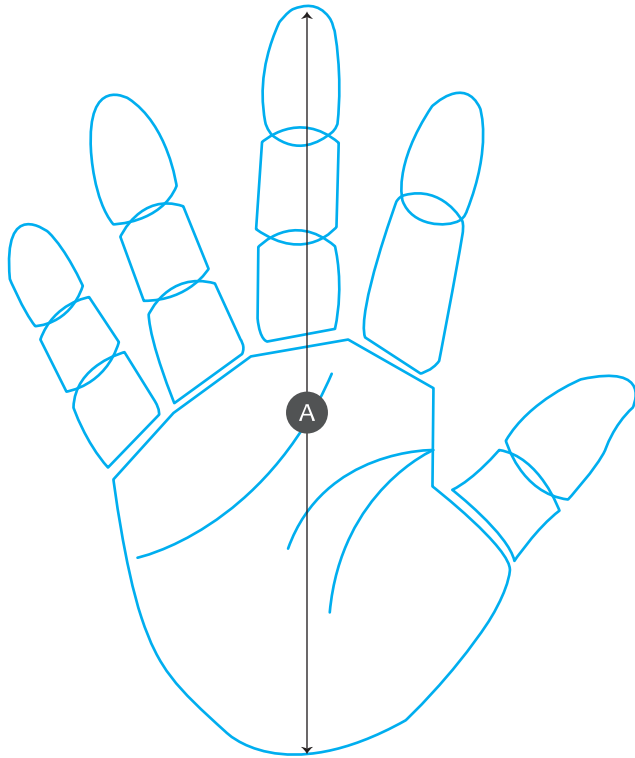

SIZE CHARTS

HOW TO MEASURE

- A** **HAND HEIGHT** Measure from your wrist to the top of your middle finger.

***Measurements refer to hand size, not glove dimensions.
Please use measurement guide and choose sizing accordingly.

SIZE CHART (Gloves)

SIZE	X-Small	Small	Medium	Large	X-Large	XX-Large
HAND HEIGHT	6.75-7" [17cm]	7-7.25" [18cm]	7.5-7.75" [19cm]	7.75-8" [20cm]	8-8.25" [21cm]	8.25-8.5" [22cm]
