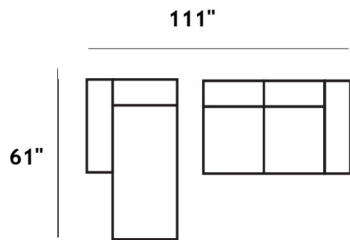

Configurations

KONTO
FURNITURE

The Zayden is a regularly stocked sofa with chaise in Nobilia Silver fabric. This simplistic stunner is a great addition to any room. With ample room for relaxing, you'll want to lounge all day long!

All dimensions shown are subject to slight variations.