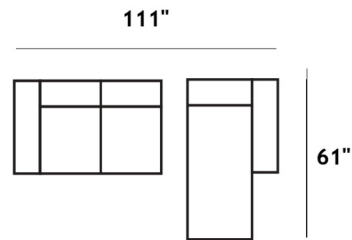

Configurations

KONTO
FURNITURE

The Zayden is a regularly stocked sofa with chaise in Nobilia Silver fabric. This simplistic stunner is a great addition to any room. With ample room for relaxing, you'll want to lounge all day long!

All dimensions shown are subject to slight variations.