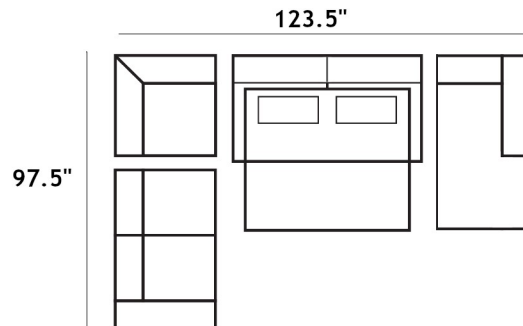

WYATT

LAF 1 Arm Loveseat
61"W x 37"D x 32"H

Square Corner
36.5"W x 36.5"D x 32"H

Armless Sleeper
50"W x 37"D x 32"H

RAF 1 Arm Storage Chaise
37"W x 65"D x 32"H

Sectional Configuration

KONTO

FURNITURE

The Wyatt Sectional is shown in Thora Stone Fabric. Available with a unique pullout sleeper and storage chaise. Tons of functionality for all occasions!

All dimensions shown are subject to slight variations.