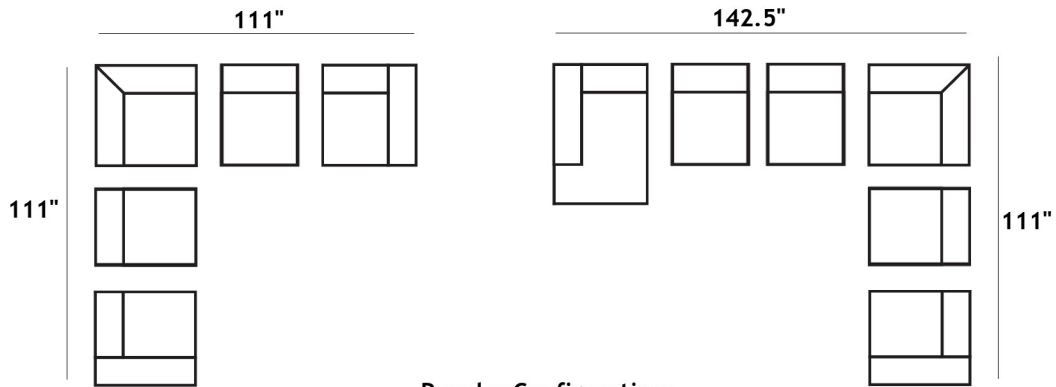

WHITBY

LAF 1 Arm Chair
40.5"W x 38.5"D x 29.5"H

RAF 1 Arm Chair
40.5"W x 38.5"D x 29.5"H

Square Corner
38.5"W x 38.5"D x 29.5"H

Armless Chair
32"W x 38.5"D x 29.5"H

LAF 1 Arm Chaise
40"W x 64.5"D x 29.5"H

RAF 1 Arm Chaise
40"W x 64"D x 29.5"H

Ottoman
40"W x 37.5"D x 17"H

Popular Configurations

KONTO

FURNITURE

The Whitby Sectional is elegant and eye-catching, with modular pieces allowing for full flexibility in your space! Pieces are sold separately so that you can configure it to fit your room and your needs.

All dimensions shown are subject to slight variations.