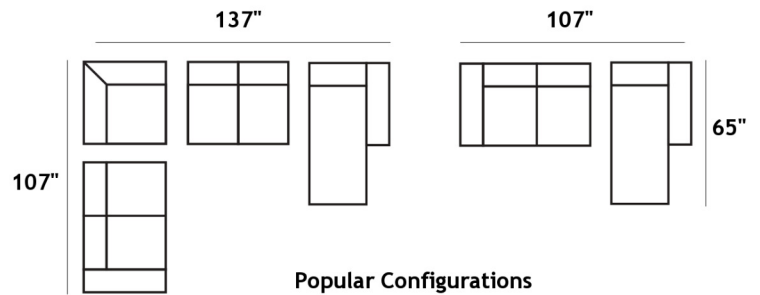

# OWEN

LAF Loveseat  
68"W x 39"D x 35"H

RAF Loveseat  
68"W x 39"D x 35"H

Armless Loveseat  
59"W x 38"D x 35"H

Square Corner  
39"W x 39"D x 35"H

LAF Corner Chaise  
39"W x 65"D x 35"H

RAF Corner Chaise  
39"W x 65"D x 35"H

Olicia Accent Chair  
32"W x 35"D x 36"H

Olicia Accent Chair  
Gemma Zebra Fabric

**konto**  
**furniture**

The Owen is regularly stocked as a sectional in Bradley Pewter fabric. Complete your room with the matching Olicia Accent chair. This entire collection is carefully curated to ensure that your room is picture perfect from the moment you get it into your home!

All dimensions shown are subject to slight variations.