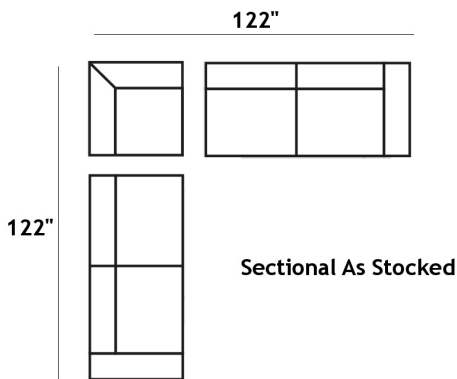

Oracle Accent Chair
Mountain View Smoke