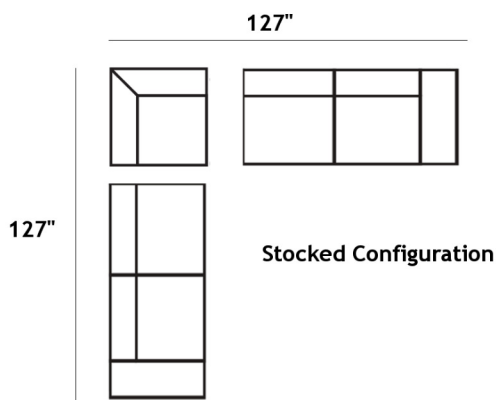

NOVELLO

NATUZZI
EDITIONS

Large Sofa
106"W x 41"D x 33"H

Sofa
94"W x 41"D x 33"H

Loveseat
77"W x 41"D x 33"H

Chair
48"W x 41"D x 33"H

LAF 1 Arm Sofa
85"W x 41"D x 33"H

RAF 1 Arm Sofa
85"W x 41"D x 33"H

Square Corner
43"W x 43"D x 33"H

LAF 1 Arm Loveseat
68"W x 41"D x 33"H

RAF 1 Arm Loveseat
68"W x 41"D x 33"H

KONTO

FURNITURE

The Novello is regularly stocked as a sectional in Leman Anthracite Leather. This modern vintage piece is effortlessly classic and refined. It is also available to custom order in hundreds of other leathers or fabrics to ensure the perfect fit with your style and decor.

All dimensions shown are subject to slight variations.