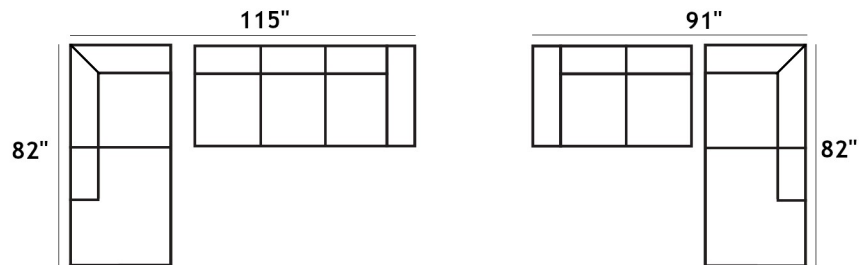

NELLIE

Sofa
82"W x 36"D x 33"H

Loveseat
62"W x 36"D x 33"H

Chair
38"W x 36"D x 33"H

Ottoman
30"W x 24"D x 18"H

LAF 1 Arm Sofa
79"W x 36"D x 33"H

RAF 1 Arm Sofa
79"W x 36"D x 33"H

LAF 1 Arm Loveseat
55"W x 36"D x 33"H

RAF 1 Arm Loveseat
55"W x 36"D x 33"H

LAF Corner Chaise
36"W x 82"D x 33"H

RAF Corner Chaise
36"W x 82"D x 33"H

Popular Configurations

KONTO
FURNITURE

The Nellie by Natuzzi Editions is an effortlessly elegant style with a contemporary presence. Available to custom order in various leather and fabric options, and in whatever configuration fits your space best!

All dimensions shown are subject to slight variations.