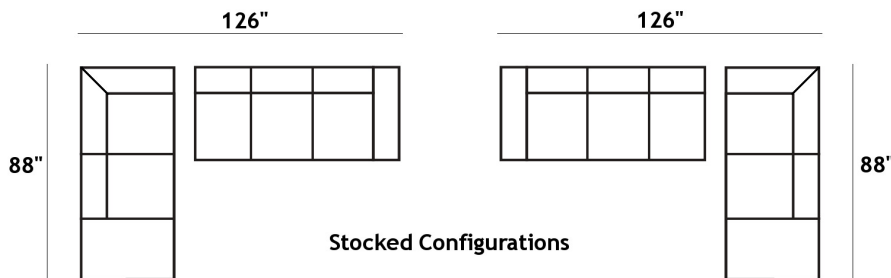

NAPLES

Sofa
98"W x 40"D x 32"H

Loveseat
75"W x 40"D x 32"H

Chair 1/2
55"W x 40"D x 32"H

Ottoman
39"W x 39"D x 15"H

LAF 1 Arm Sofa
86"W x 40"D x 32"H

RAF 1 Arm Sofa
86"W x 40"D x 32"H

LAF 1 Arm Loveseat
62"W x 40"D x 32"H

RAF 1 Arm Loveseat
62"W x 40"D x 32"H

LAF Corner Chaise
40"W x 88"D x 32"H

RAF Corner Chaise
40"W x 88"D x 32"H

Square Corner
40"W x 40"D x 32"H

KONTO

FURNITURE

The Naples is regularly stocked as a sectional in Dax Grey fabric with metal legs. It is also available to custom order as a sofa grouping, in other sectional configurations, & in tons of other fabrics, bonded leathers, or 100% leathers to ensure the perfect fit with your style and decor. Also available with espresso wood legs.

All dimensions shown are subject to slight variations.