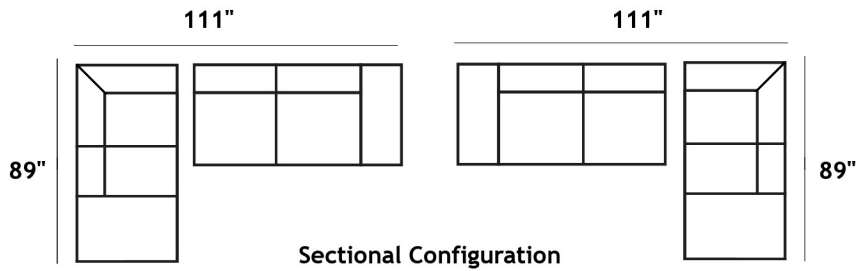

MAVERICK

LAF 1 Arm Sofa
74"W x 37"D x 36"H

RAF 1 Arm Sofa
74"W x 37"D x 36"H

LAF Corner Chaise
37"W x 89"D x 36"H

RAF Corner Chaise
37"W x 89"D x 36"H

Equipped
with USB
Charging Stations

KONTO

FURNITURE

The Maverick Sectional is shown in Charming Charcoal high-performance fabric. This innovative model features built in USB and power stations, storage in the arm of the sofa, and storage at the end of the chaise, so you can sit, charge, and store at the same time!

All dimensions shown are subject to slight variations.