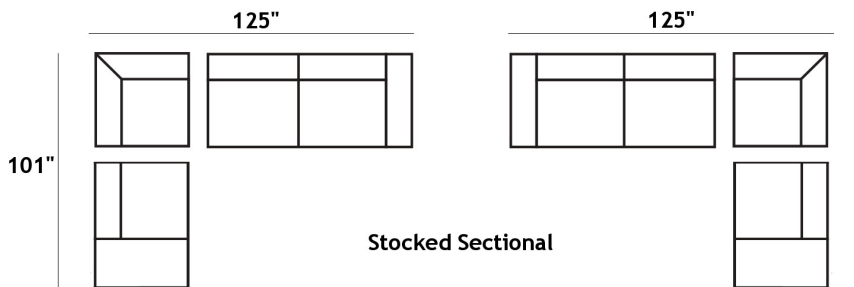

KELSO

LAF 1 Arm Sofa
81"W x 25/45"D x 32/39"H

RAF 1 Arm Sofa
81"W x 25/45"D x 32/39"H

Corner
44"W x 44"D x 32/39"H

Chaise with LAF Bumper
57"W x 25/45"D x 32/39"H

Chaise with RAF Bumper
57"W x 25/45"D x 32/39"H

All dimensions shown are subject to slight variations.