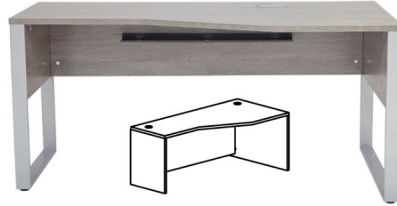

# KALMAR COLLECTION

**Desk**  
63"W x 32"D x 29"H

**Crescent Desk (LHF/RHF)**  
63"W x 32"D x 29"H

**Return Desk (LHF/RHF)**  
32"W x 20"D x 29"H  
47"W x 20"D x 29"H

**2 Drawer File**  
19"W x 20"D x 29"H

**2 Drawer Lateral File**  
32"W x 20"D x 29"H

**Credenza**  
63"W x 20"D x 29"H

**Mobile Pedestal File**  
19"W x 20"D x 25"H

**Bookcase**  
32"W x 13"D x 72"H

## FURNITURE

The Kalmar Collection features recessed open bases and distinctive pulls that gracefully bridge classic and contemporary styles together. With the use of a magnetic wire system, the desks are designed to keep your cords neat and organized while the wide array of storage options provide extraordinary flexibility.