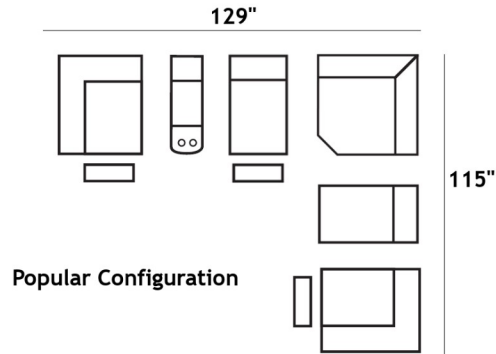

HENDRIX

Reclining Sofa
80"W x 44"D x 39"H

LAF 1 Arm Recliner
40"W x 44"D x 39"H

RAF 1 Arm Recliner
40"W x 44"D x 39"H

Armless Recliner
28"W x 44"D x 39"H

Armless Chair Stationary
28"W x 44"D x 39"H

Corner Wedge
47"W x 47"D x 39"H

Console
(with or without USB)
14"W x 43"D x 39"H

USB Charging Available

Available in Power

KONTO

FURNITURE

The Hendrix is regularly stocked as a power reclining sectional in beautiful Belfast Silver Grey fabric. This model is also available to custom order in other colours and configurations to best suit your home.

All dimensions shown are subject to slight variations.