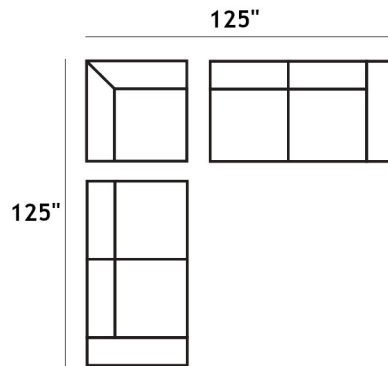

DORIAN

Sofa
91"W x 38"D x 30"H

Loveseat
72"W x 38"D x 30"H

Chair
44"W x 38"D x 30"H

Small Storage Ottoman
37"W x 26"D x 16"H

LAF 1 Arm Sofa
83"W x 38"D x 30"H

RAF 1 Arm Sofa
83"W x 38"D x 30"H

Corner
42"W x 42"D x 30"H

Large Storage Ottoman
39"W x 28"D x 16"H

Sectional Configuration

KONTO

FURNITURE

The Dorian exudes lavish living with opulent tufting and welcoming curves. Available both as a Sofa Grouping, or as a luxurious sectional! Shown in Premio Cocoa Top Grain Leather, but can be custom ordered in many leather and fabric options to best suit your space.

All dimensions shown are subject to slight variations.