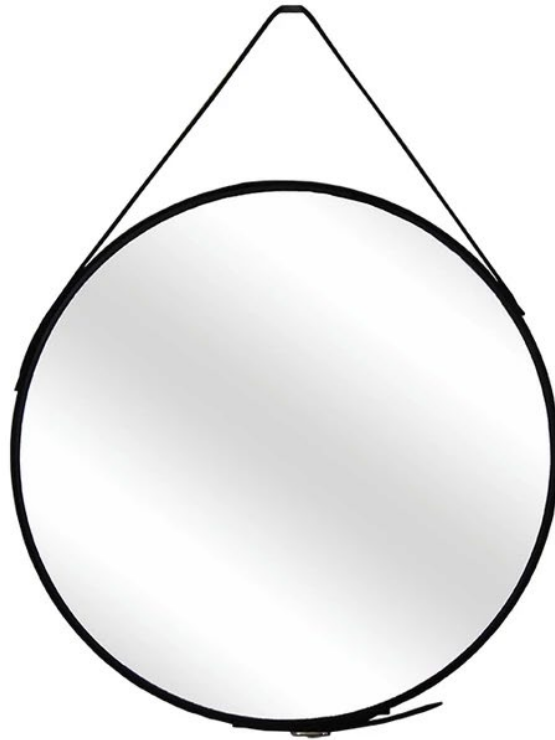

PIERS MIRROR- BLACK

SPECIFICATION SHEET

DESCRIPTION

Mid-century modern mirror with powder coated black frame and matching leather strap for a suspended hang. Black painted steel fixtures included.

DIMENSIONS

Diameter	500mm
Weight	2kg

ASSEMBLY Requires hanging, fixtures included

CODE SR-BLACKFRAME500DIAMIRROR1
