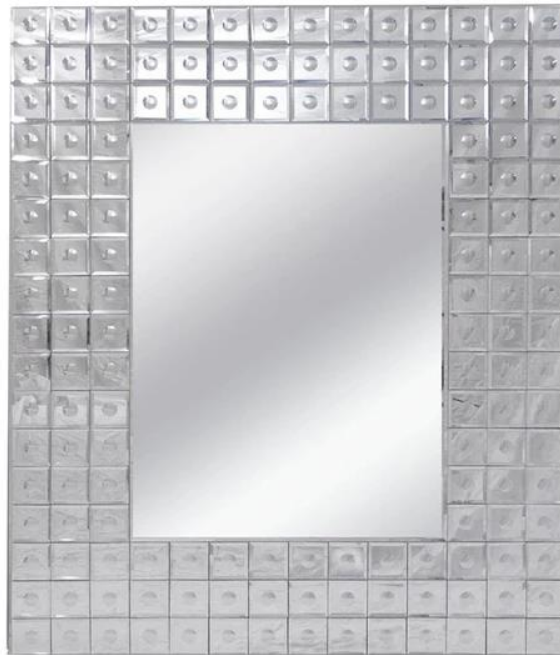

## DESCRIPTION

We've gladly seen the back of a lot of 90's trends. But some were worth keeping around. The Parilla wall mirror is one of them. Intricate square detailing gives you a unique design, which will never be boring to look at.

## DIMENSIONS

Width	989mm
Height	1089mm
Depth	83mm