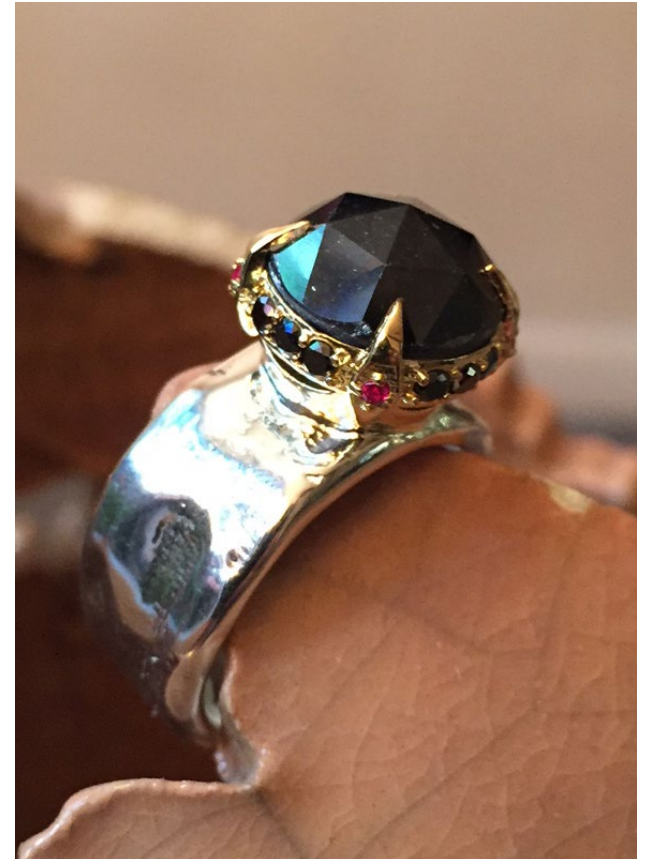

\$8500

7. TOGETHER | APART, GEM-STUDED BAR RING

Ruby

Black Silver

\$1100

8. GABRIELLE ROSEBUD EDGE RING, DIAMOND-STUDED
Colorless Diamond
18k Yellow Gold

\$4200

9. RIO ROSEBUD RING
Burmese Jade, Yellow & White Diamond
Black Silver

\$2850

10. GABRIELLE ROSEBUD EDGE RING, DIAMOND CENTER
Black Diamond
Black Silver

\$475

11. REGAL RING
Boulder Opal, Emerald & Black Diamond
Black 18k White Gold

\$4200

12. VINE SOLITAIRE, GEM-STUDED RING
Natural Blue Sapphire, Emerald
& Diamond
Black 18k White Gold
\$6800

13. INVINCIBLE CLAW RING
Ruby & Colorless Diamond
18k Yellow Gold
\$4850

14. KING OF RINGS
Black Diamond & Ruby
18k Yellow Gold & Silver
\$7250

15. COOL CAT 2-FINGER RING
Gray & Golden Brown Diamonds
Silver
\$1600