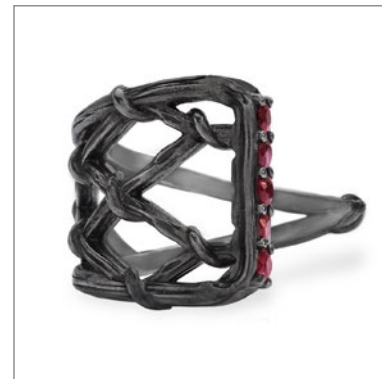

\$2500

3. DOUBLE THORN RING
Ruby, Red Sapphire & Garnet
Silver

\$2600

4. THORN RING
Black Diamond
Black Silver

\$1400

5. EMERALD-STUDED GLADIATOR RING
Emerald
Black Silver

\$3250

6. RIO ROSEBUD KNUCKLE RING
Emerald, Ruby, Pink & Purple Sapphire
18k Rose Gold & Black Silver

\$8500

7. TOGETHER | APART, GEM-STUDED BAR RING

Ruby

Black Silver

\$1100

8. GABRIELLE ROSEBUD EDGE RING, DIAMOND-STUDED
Colorless Diamond
18k Yellow Gold

\$4200

9. RIO ROSEBUD RING
Burmese Jade, Yellow & White Diamond
Black Silver

\$2850

10. GABRIELLE ROSEBUD EDGE RING, DIAMOND CENTER
Black Diamond
Black Silver

\$475

11. REGAL RING
Boulder Opal, Emerald & Black Diamond
Black 18k White Gold

\$4200

12. VINE SOLITAIRE, GEM-STUDED RING
Natural Blue Sapphire, Emerald
& Diamond
Black 18k White Gold
\$6800

13. INVINCIBLE CLAW RING
Ruby & Colorless Diamond
18k Yellow Gold
\$4850

14. KING OF RINGS
Black Diamond & Ruby
18k Yellow Gold & Silver
\$7250

15. COOL CAT 2-FINGER RING
Gray & Golden Brown Diamonds
Silver
\$1600