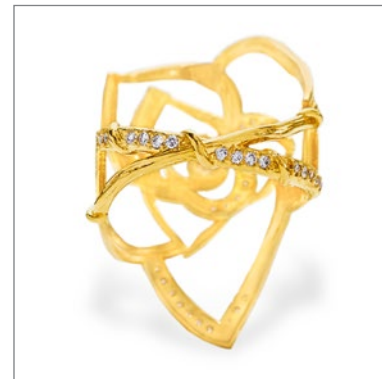

\$2500

3. DOUBLE THORN RING
Ruby, Red Sapphire & Garnet
Silver

\$2600

4. THORN RING
Black Diamond
Black Silver

\$1400

5. EMERALD-STUDED GLADIATOR RING
Emerald
Black Silver

\$3250

6. RIO ROSEBUD KNUCKLE RING
Emerald, Ruby, Pink & Purple Sapphire
18k Rose Gold & Black Silver

\$8500

7. TOGETHER | APART, GEM-STUDED BAR RING

Ruby

Black Silver

\$1100

8. GABRIELLE ROSEBUD EDGE RING, DIAMOND-STUDED
Colorless Diamond
18k Yellow Gold

\$4200

9. RIO ROSEBUD RING
Burmese Jade, Yellow & White Diamond
Black Silver

\$2850

10. GABRIELLE ROSEBUD EDGE RING, DIAMOND CENTER
Black Diamond
Black Silver

\$475

11. REGAL RING
Boulder Opal, Emerald & Black Diamond
Black 18k White Gold

\$4200

12. VINE SOLITAIRE, GEM-STUDED RING
Natural Blue Sapphire, Emerald
& Diamond
Black 18k White Gold
\$6800

13. INVINCIBLE CLAW RING
Ruby & Colorless Diamond
18k Yellow Gold
\$4850

14. KING OF RINGS
Black Diamond & Ruby
18k Yellow Gold & Silver
\$7250

15. COOL CAT 2-FINGER RING
Gray & Golden Brown Diamonds
Silver
\$1600