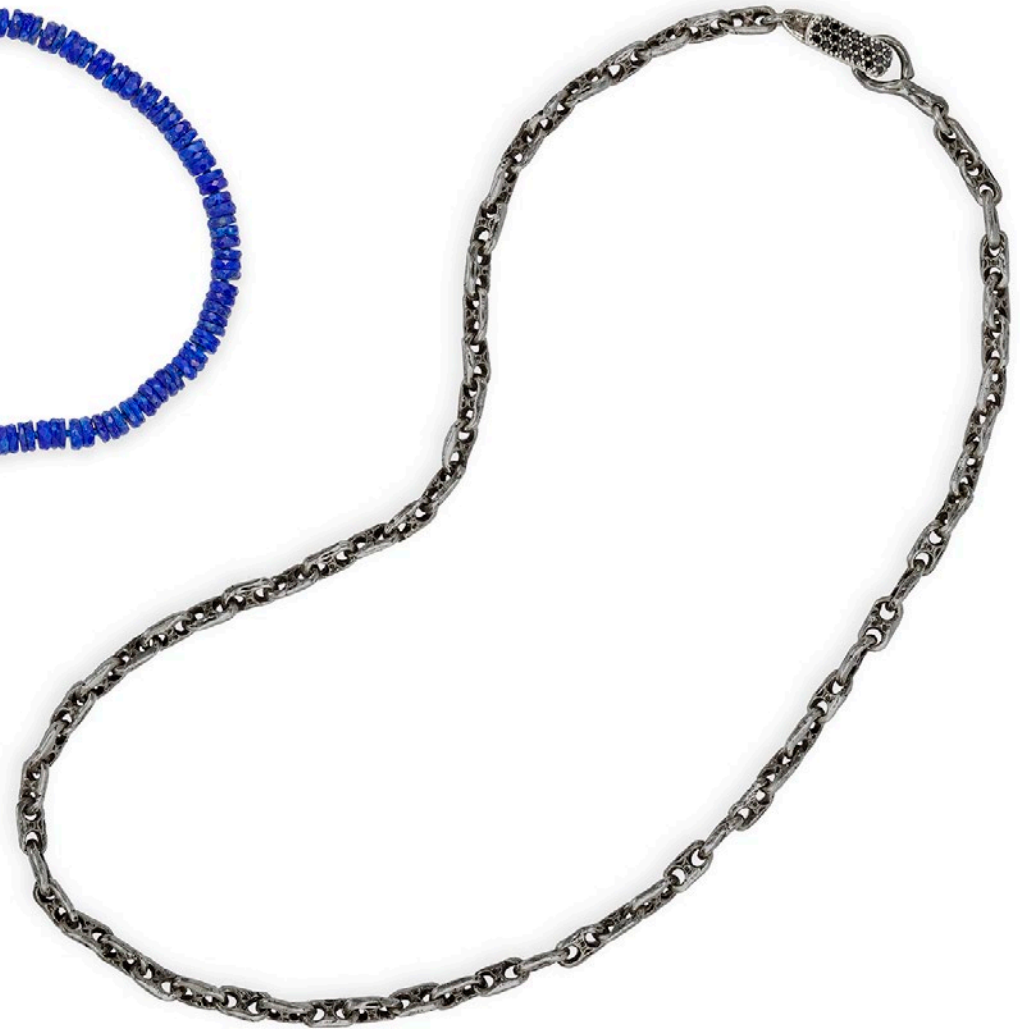

21. HANDMADE CHAIN WITH
DIAMOND-STUDED CLASP
Oxidized Silver
Black Diamonds

$3600