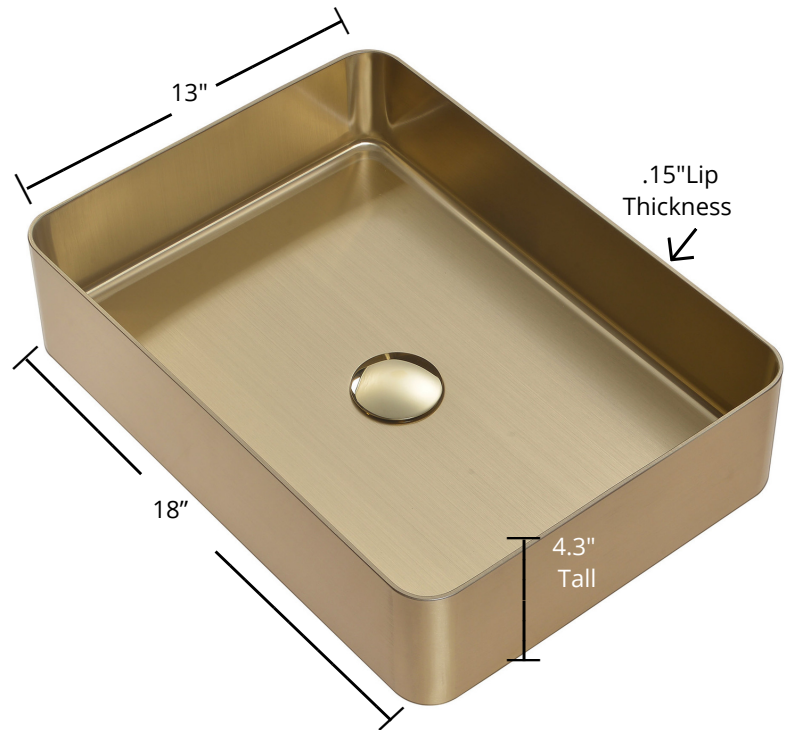

# ZN-G183

BRUSHED GOLD RECTANGLE VESSEL BATHROOM  
SINK STAINLESS STEEL PVD NANO TECH COATING

## FEATURES

- Brushed Gold Finish
- Stainless Steel Material
- PVD Nano Tech Coating
- Resistant Against Tarnishing & Fading
- Above Counter Installation
- Limited Lifetime Warranty

## DIMENSIONS

- 13" Rectangle
- 4.3" Tall
- .15" Lip Thickness

## INCLUDED IN THE BOX

- ZN-G183 Gunmetal Sink
- Matching Pop-Up Drain