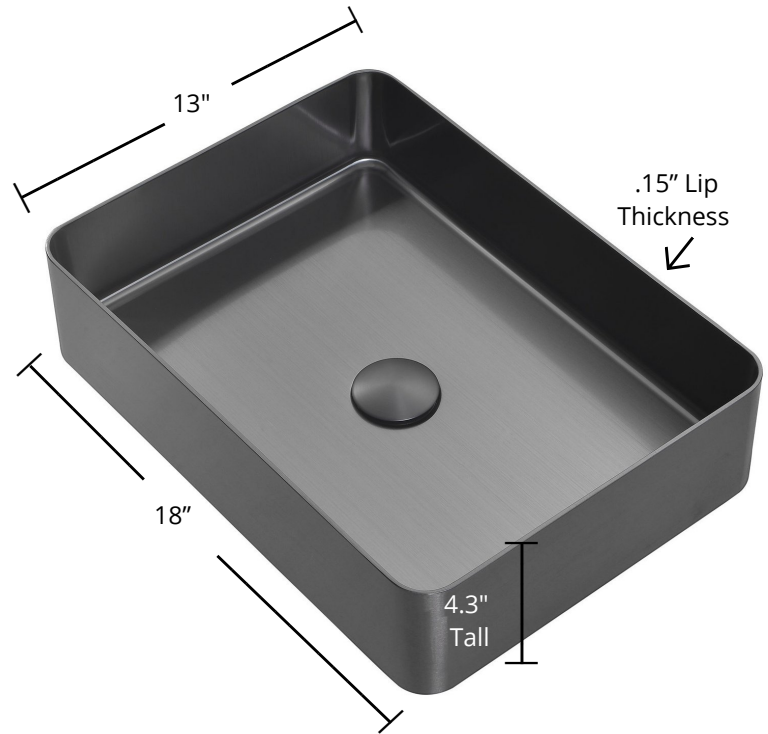

ZN-B183

GUNMETAL BLACK RECTANGLE VESSEL BATHROOM
SINK STAINLESS STEEL PVD NANO TECH COATING

FEATURES

- Gunmetal Black Finish
- Stainless Steel Material
- PVD Nano Tech Coating
- Resistant Against Tarnishing & Fading
- Above Counter Installation
- Limited Lifetime Warranty

DIMENSIONS

- 13" Rectangle
- 4.3" Tall
- .15" Lip Thickness

INCLUDED IN THE BOX

- ZN-B183 Gunmetal Sink
- Gunmetal Pop-Up Drain

POP-UP DRAIN CONSTRUCTION

- Pop-UP Drain Stopper: Solid Brass
- Drain Flange: Solid Brass
- Threaded Pipe: Solid Brass
- Tailpiece: Stainless Steel