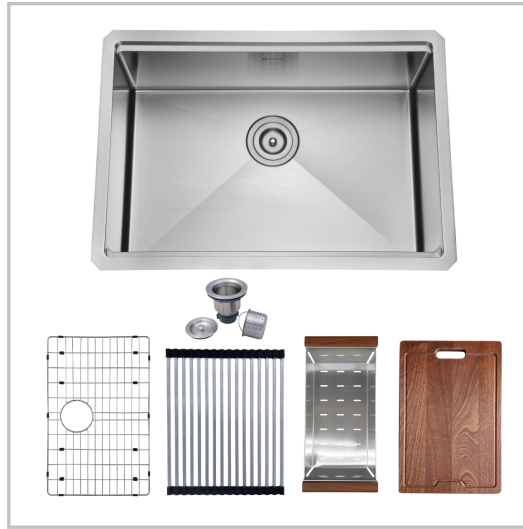

STAINLESS STEEL 16G

LEDGE WORKSTATION

KITCHEN SINK COLLECTION

ZH-LD10
Outside 18"x9.5"x10"
Inside 15"x7.5"

ZH-LD17
Outside 19"x17"x10"
Inside 16"x15"

ZH-LD23
Outside 23"x19" x10"
Inside 21"x16"

ZH-LD27
Outside 27"x19" x10"
Inside 25"x16"

ZH-LD32
Outside 32"x19" x10"
Inside 30"x16"

ZH-LD50
Outside 32"x19" x10"
Inside 14.5"x16" | 14.5"x16"