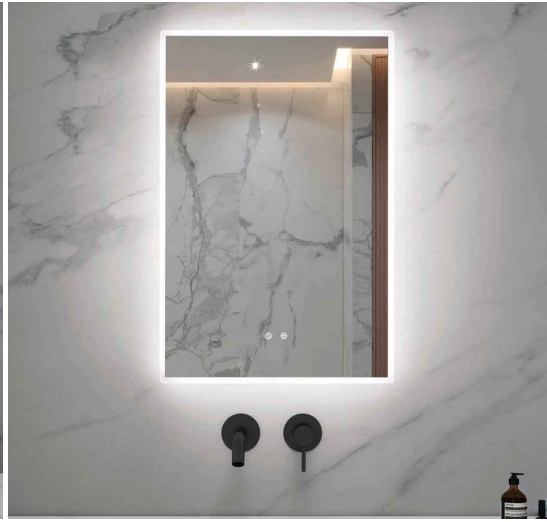

INTRODUCING NEW LED MIRROR COLLECTION

2022 -AVAILABLE NOW

ZEEK HIGH QUALITY ACRYLIC EDGE LED MIRRORS

MARD30 / 30"

MA2436 / 24" x 36"

MARD36 / 36"

MA3636 / 36" x 36"

MA4836 / 48" x 36"

MA6036 / 60" x 36"

MA2265 / 22" x 65"

FEATURES :

- 1 5/8 " THICKNESS
- ENERGY EFFICIENT
- COLOR 4000K / NATURAL WHITE
- DIMMABLE w/ MEMORY FUNCTION
- LED LIFE EXPECTANCY 50,000hrs+
- EASY Z-BRACKET INSTALLATION

BATH MIRROR FEATURES ALSO INCLUDE :

- ANTI-FOG w/ MEMORY FUNCTION
- IP44 CLASS II RATED WATERPROOF
- HARDWIRE TO WALL SWITCH OR MOTION SENSOR SWITCH