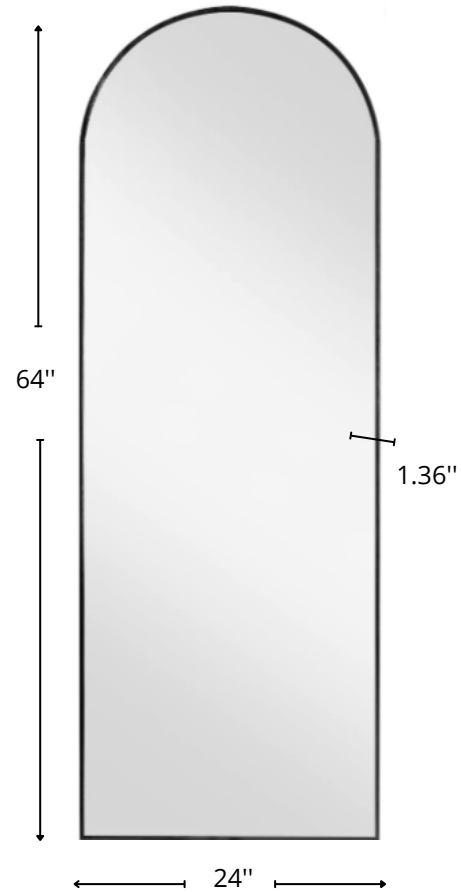

MB6424

64"X24" BLACK METAL ARCHED DEEP SET MIRROR

FEATURES

- Solid Aluminium Metal
- Explosive Proof Film on Back
- Copper-free Material Provides Protection Against Corrosion
- Mirror Recessed Into the Frame
- Easy Installation

SPECIFICATIONS

- Overall Size 64"x24"
- Frame Depth 35mm (1.36")
- Metal Thickness 4mm (.16")
- Color Matte Black

INCLUDED IN THE BOX

- MB6424 Mirror
- Wall Plugs & Screws