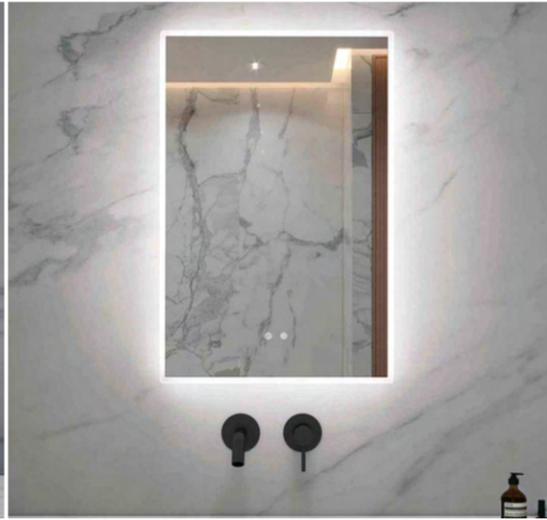

## BATH MIRROR FEATURES ALSO INCLUDE :

- ANTI-FOG w/ MEMORY FUNCTION
- IP44 CLASS II RATED WATERPROOF
- HARDWIRE TO WALL SWITCH OR MOTION SENSOR SWITCH

# ZEEK HIGH QUALITY ACRYLIC EDGE LED MIRRORS

MARD30 / 30"

MA2436 / 24" x 36"

MARD36 / 36"

MA4824 / 48" x 24"

MA3636 / 36" x 36"

MA4836 / 48" x 36"

MA6036 / 60" x 36"