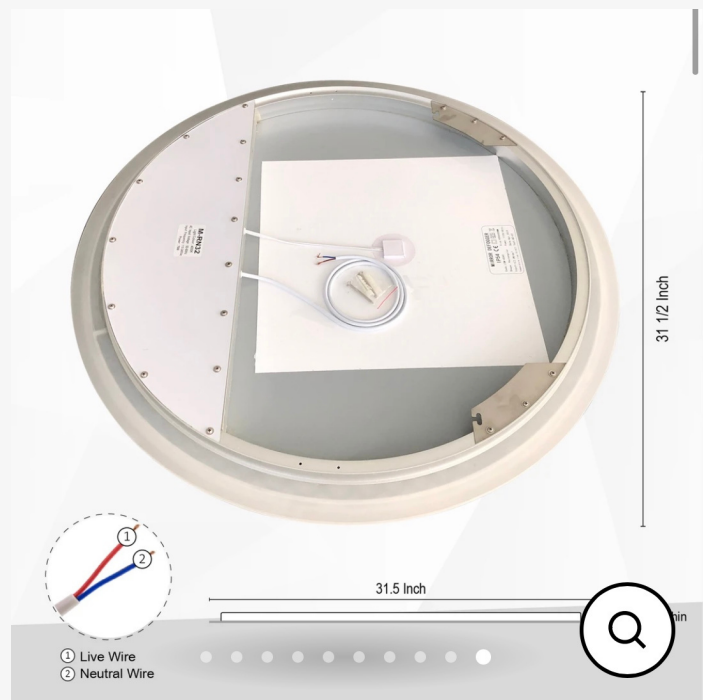

M-RN32

31.5" BACKLIT LED ROUND WALL MIRROR

FEATURES

- Hardwire to Wall Switch or Sensor
- Copper-Free, Silver Mirror / Corrosion Resistant
- Energy Efficient
- Aluminum Frame
- High Quality Acrylic Frame
- 3-year Warranty

SPECIFICATIONS

- Color 4000K / Natural White
- CRI 90+
- Lumens 4068
- IP44 Class II Rated Waterproof
- LED Life Expectancy 50,000hrs+

DIMENSIONS

- 31.5" Round
- 1 5/8 " Thickness

INCLUDED IN THE BOX

- LED Mirror
- Anchors & Screws

HARDWIRE TO WALL SWITCH OR SENSOR

Connect wiring to your wall switch or connect it to a wall motion sensor for the mirror to turn On & Off automatically. Please note wall motion sensor is Not included with the mirror.