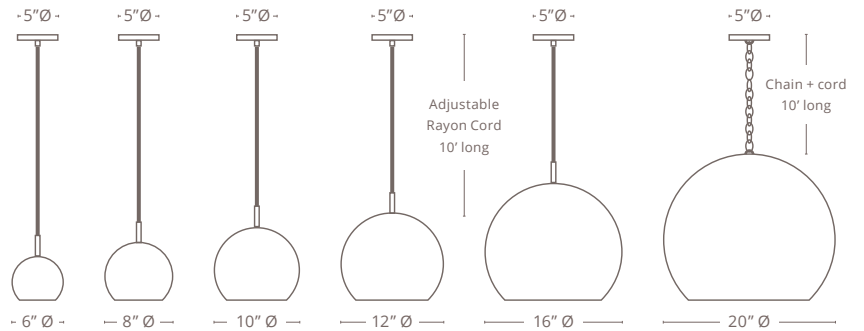

DOUNIA HOME

WARDA PENDANT LIGHT

Warda casts brilliant shadows onto the ceiling and onto the space around it, while creating a focused light at the base, making a perfect addition to dining and living spaces.

SHOWN IN COPPER

SIDE VIEW

BOTTOM VIEW

Size of the open base

PENDANT LIGHT DETAILS

Handmade in Morocco
Finish // Matte, Polished
Metals // Brass, Copper & Nickel Silver
Color // Gold, Rose Gold, Silver & Gunmetal
(Custom Finishes Available Upon Request. For accurate metal color request our metal sample kit at trade@douniahome.com)

Sealed with a Top Coat // Does Not Tarnish

SIZES

SIZES	BULB//QTY	LUMENS
6" Ø X 5.5" H	R14 LED // 1	900K
8" Ø X 7" H	A19 LED // 1	2700K
10" Ø x 9" H	A19 LED // 1	2700K
12" Ø x 11" H	A19 LED // 1	2700K
16" Ø x 15" H	A19 LED // 2	2700K
20" Ø x 18" H	A19 LED // 2	2700K

(Custom Sizes Available Upon Request)

WIRING

Socket Type // Keyless E26
Round Canopy // 5" d X 1" h In Matching Metal Finish
Cord // 10' long Black Rayon Cord
Plug // Hardwired (Plug Per Request)
Socket Wattage // Max 60 Watts
Voltage // Max Voltage 250 V
Certifications // UL & cUL Certified
Professional Install Required

PRODUCT NAME: NUR PENDANT LIGHT

COMPANY	FIXTURE TYPE	DATE:
PROJECT	APPROVED BY