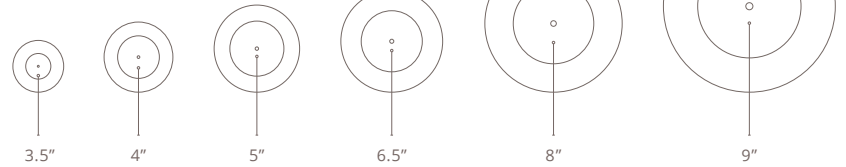

BOTTOM VIEW

Size of the open base

PENDANT LIGHT DETAILS

Handmade in Morocco
Finish // Matte, Polished
Metals // Brass, Copper & Nickel Silver
Color // Gold, Rose Gold, Silver & Gunmetal
(Custom Finishes Available Upon Request. For accurate metal color request our metal sample kit at trade@douniahome.com)

Sealed with a Top Coat // Does Not Tarnish

SIZES

SIZES	BULB//QTY	LUMENS
6" Ø X 5.5" H	R14 LED // 1	900K
8" Ø X 7" H	A19 LED // 1	2700K
10" Ø x 9" H	A19 LED // 1	2700K
12" Ø x 11" H	A19 LED // 1	2700K
16" Ø x 15" H	A19 LED // 2	2700K
20" Ø x 18" H	A19 LED // 2	2700K

(Custom Sizes Available Upon Request)

WIRING

Socket Type // Keyless E26
Round Canopy // 5" d X 1" h In Matching Metal Finish
Cord // 10' long Black Rayon Cord
Plug // Hardwired (Plug Per Request)
Socket Wattage // Max 60 Watts
Voltage // Max Voltage 250 V
Certifications // UL & cUL Certified
Professional Install Required

PRODUCT NAME: NUR PENDANT LIGHT

COMPANY	FIXTURE TYPE	DATE:
PROJECT	APPROVED BY