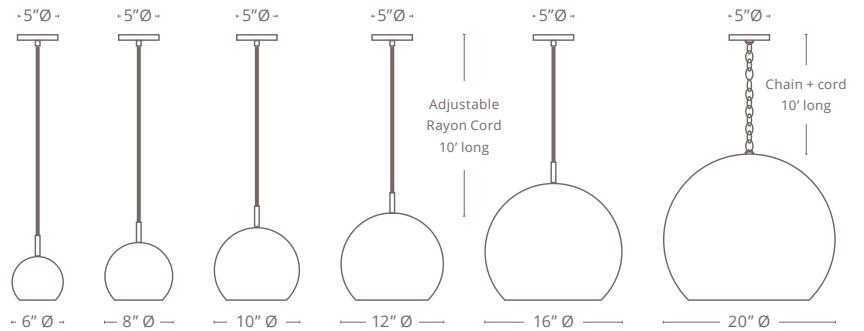

# NUR REVERSED PENDANT LIGHT

Nur Reversed Pendant Light is our take on oriental and Moroccan lighting. The intricate hand pierced pattern casts exquisite shadows onto the space and provides a focused light. The sphere shape is timeless and provides the perfect canvas for the Darj W Ktef design.

### BOTTOM VIEW

Size of the open base

### SIZES

SIZES	BULB//QTY	LUMENS
6" Ø X 5.5" H	R14 LED // 1	900K
8" Ø X 7" H	A19 LED // 1	2700K
10" Ø X 9" H	A19 LED // 1	2700K
12" Ø X 11" H	A19 LED // 1	2700K
16" Ø X 15" H	A19 LED // 2	2700K
20" Ø X 18" H	A19 LED // 2	2700K