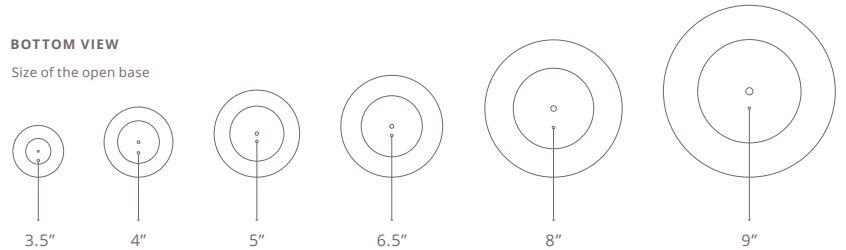

### SIDE VIEW

### BOTTOM VIEW

Size of the open base

### SIZES

SIZES	BULB//QTY	LUMENS
6" Ø X 5.5" H	R14 LED // 1	900K
8" Ø X 7" H	A19 LED // 1	2700K
10" Ø X 9" H	A19 LED // 1	2700K
12" Ø X 11" H	A19 LED // 1	2700K
16" Ø X 15" H	A19 LED // 2	2700K
20" Ø X 18" H	A19 LED // 2	2700K